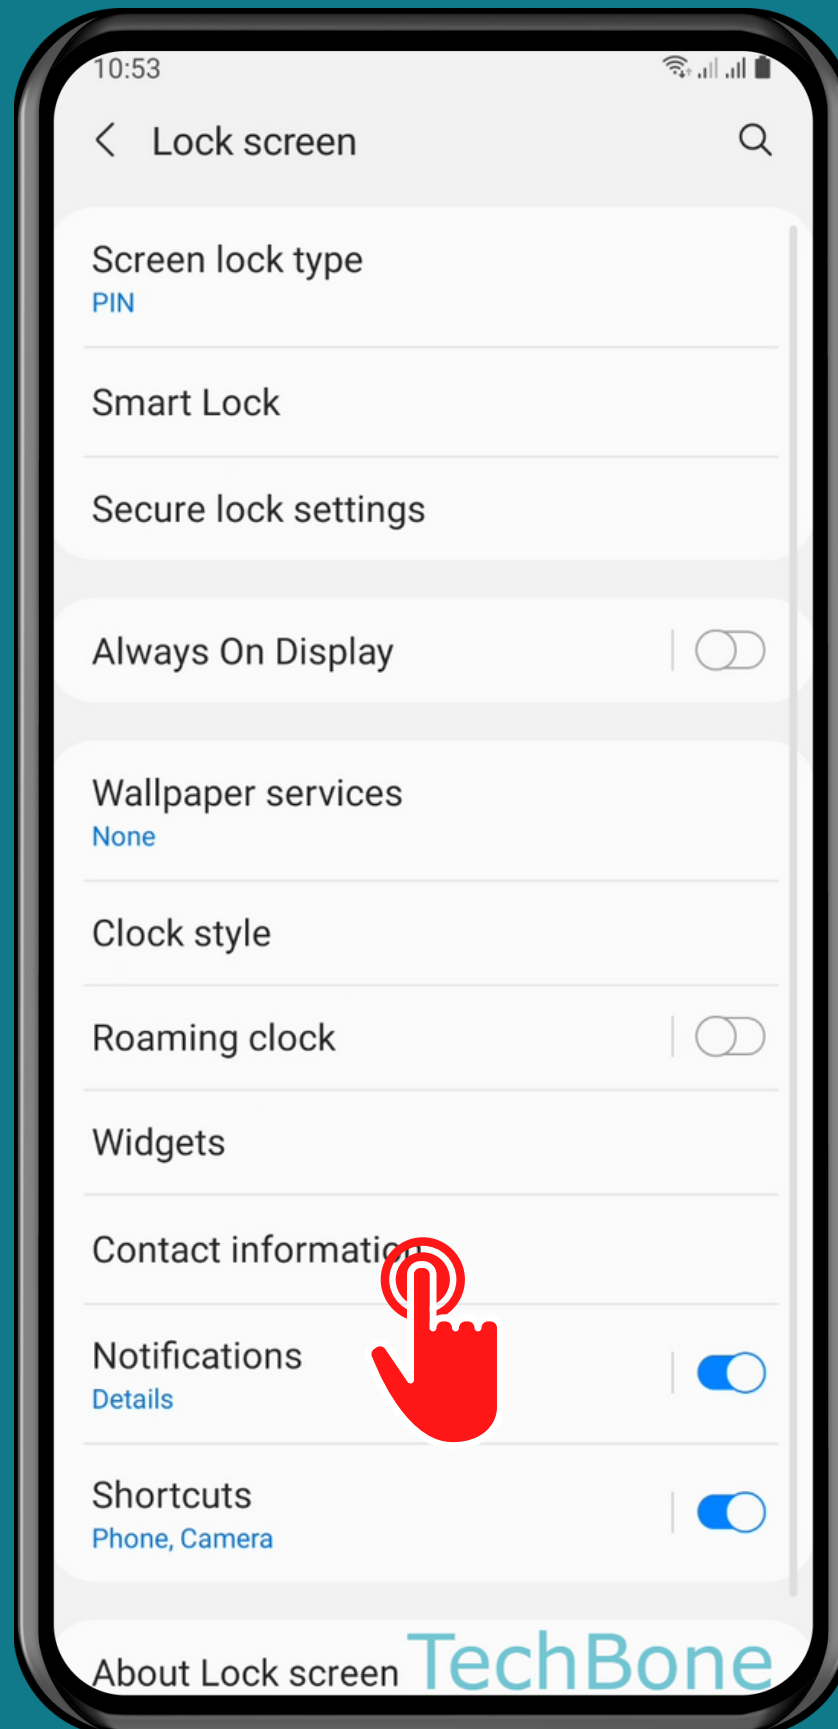

SAMSUNG

Android 11 - One UI 3

HOW TO SHOW CONTACT INFORMATION ON LOCK SCREEN

Tap on
Settings

Tap on
Lock screen

Tap on Contact information

Enter the **Contact**
information and tap
on **Done**

Done!