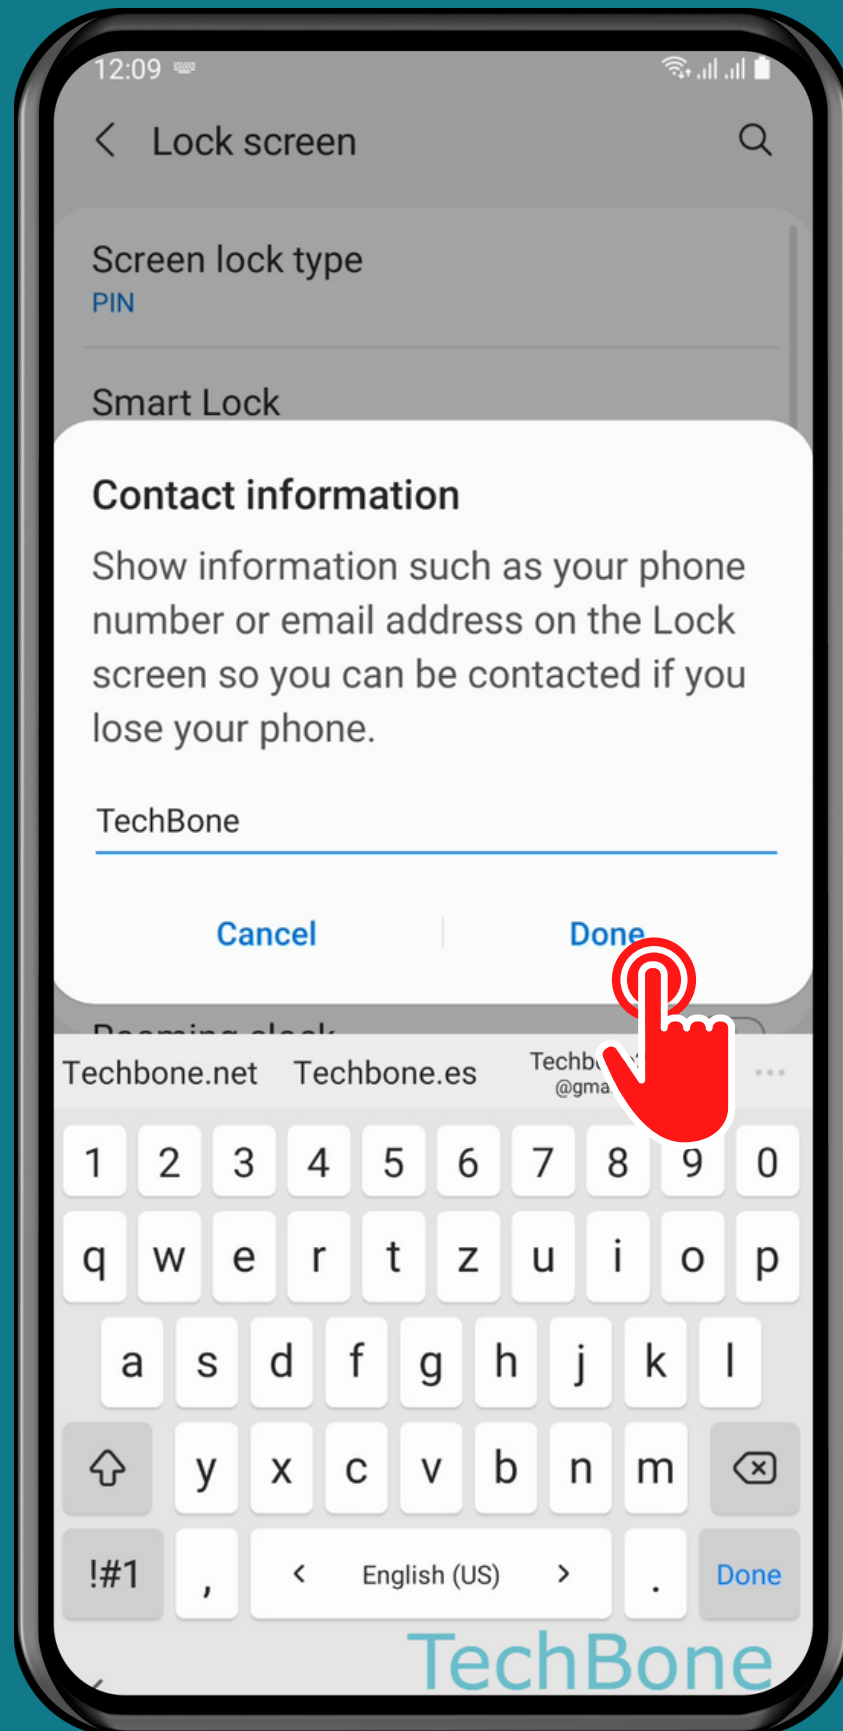

SAMSUNG

Android 11 - One UI 3

HOW TO SHOW CONTACT INFORMATION ON LOCK SCREEN

Tap on
Settings

Tap on
Lock screen

Tap on Contact information

Enter the **Contact**
information and tap
on **Done**

Done!