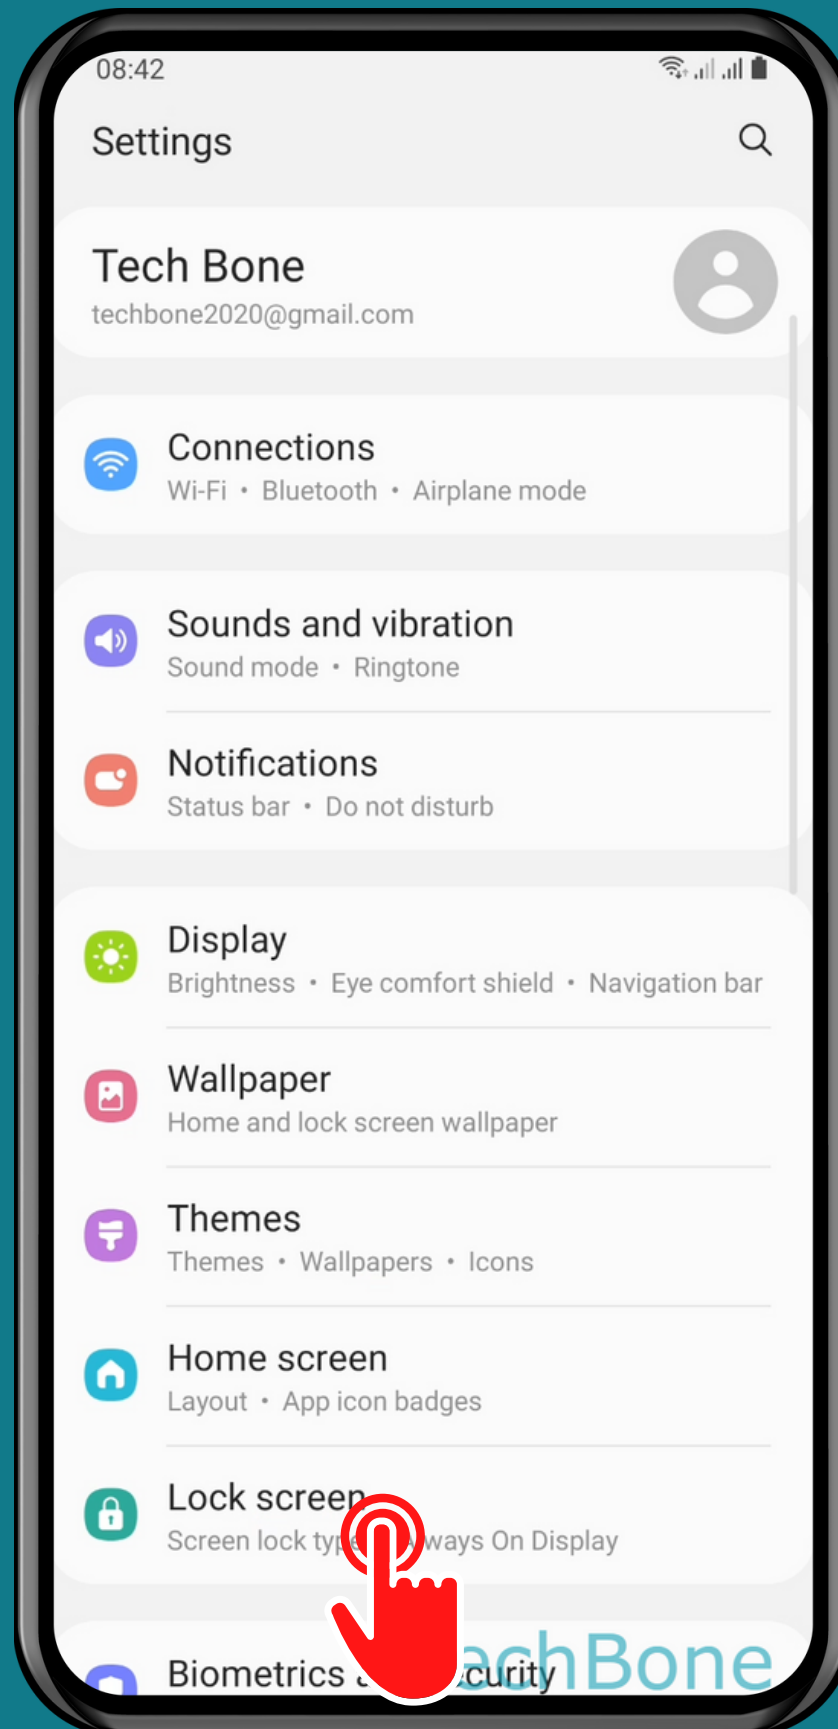

SAMSUNG

Android 11 - One UI 3

HOW TO SHOW CONTACT INFORMATION ON LOCK SCREEN

Tap on
Settings

Tap on
Lock screen

Tap on Contact information

Enter the **Contact**
information and tap
on **Done**

Done!