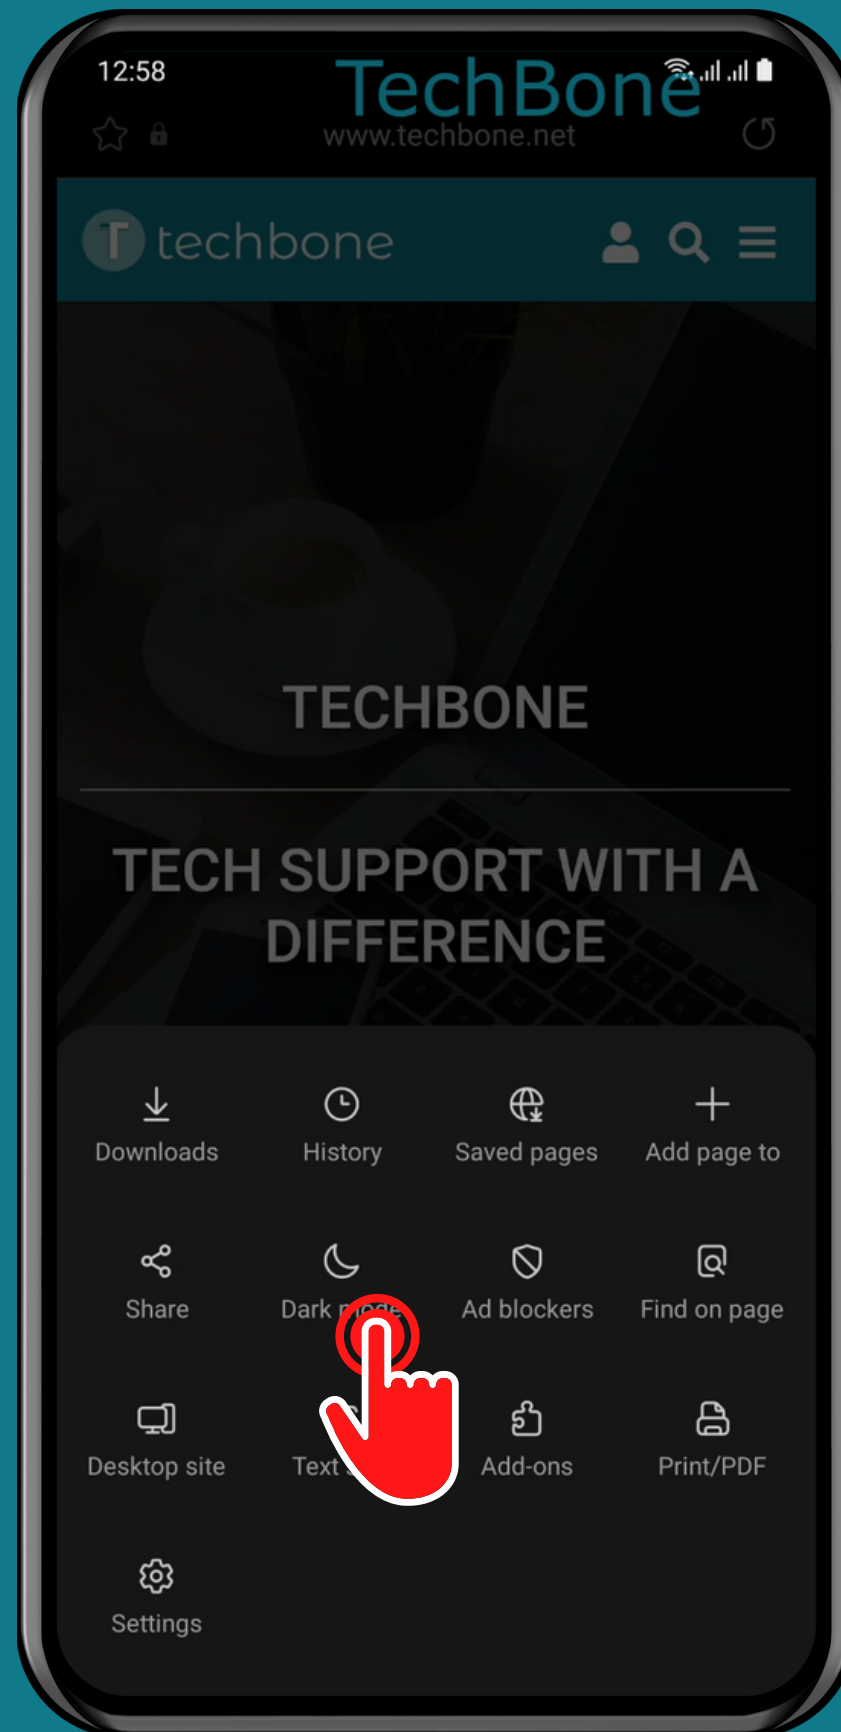

SAMSUNG

Internet browser - Android 11 - One UI 3

HOW TO TURN ON/OFF DARK MODE FOR SAMSUNG INTERNET

Tap on Internet

Open the Menu

Tap on
Dark/Light mode

Done!