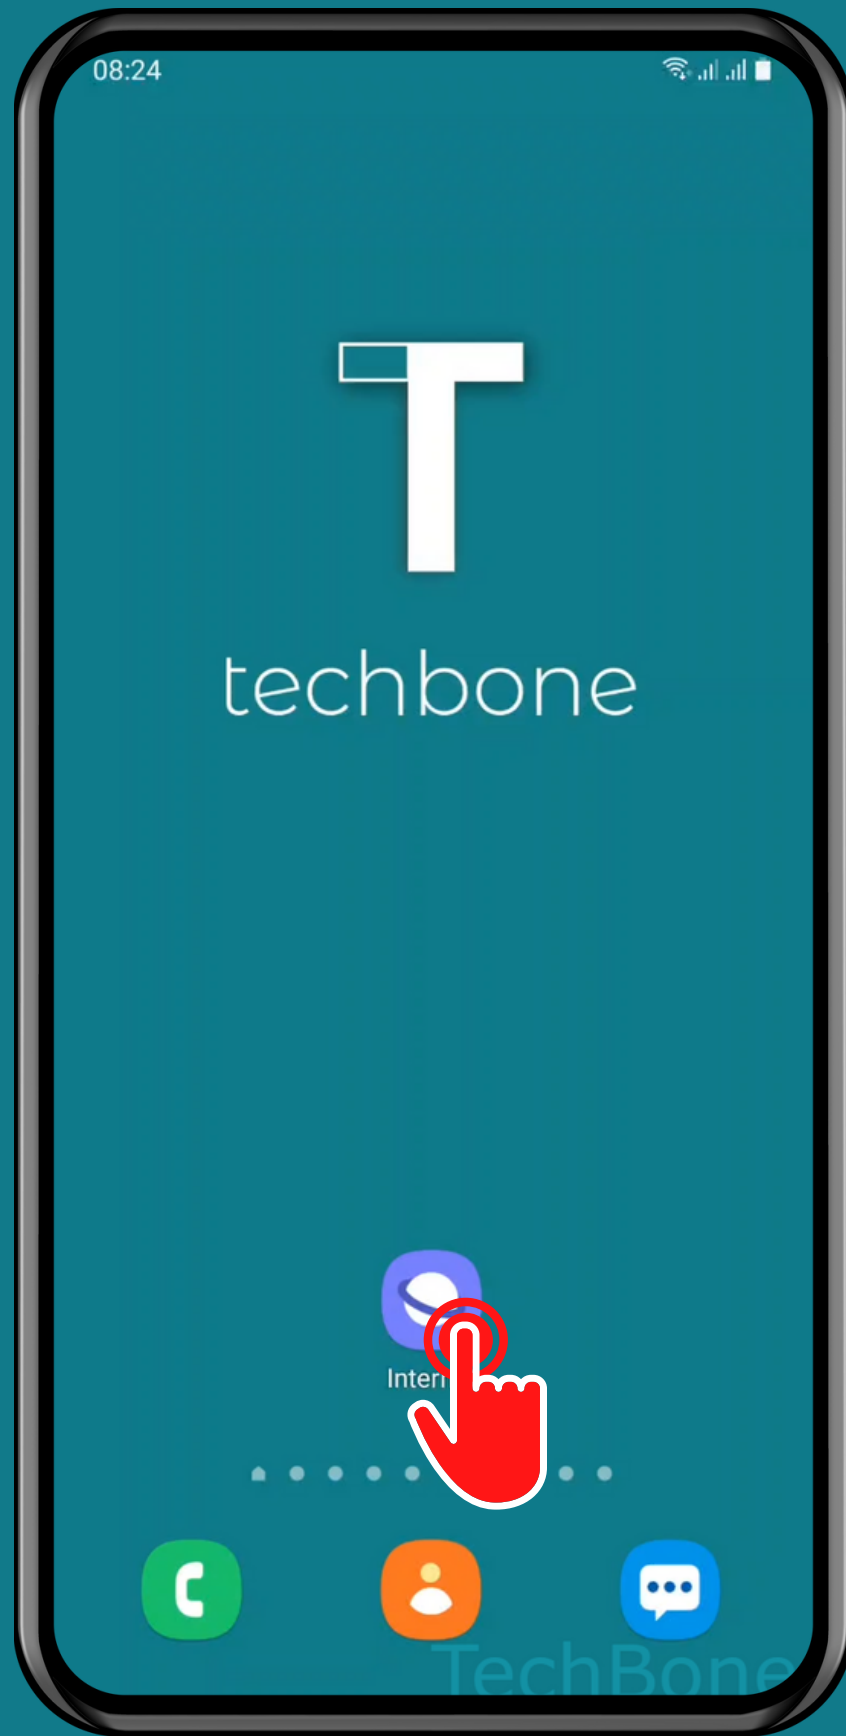

SAMSUNG

Internet browser - Android 11 - One UI 3

HOW TO TURN ON/OFF DARK MODE FOR SAMSUNG INTERNET

Tap on Internet

Open the Menu

Tap on
Dark/Light mode

Done!