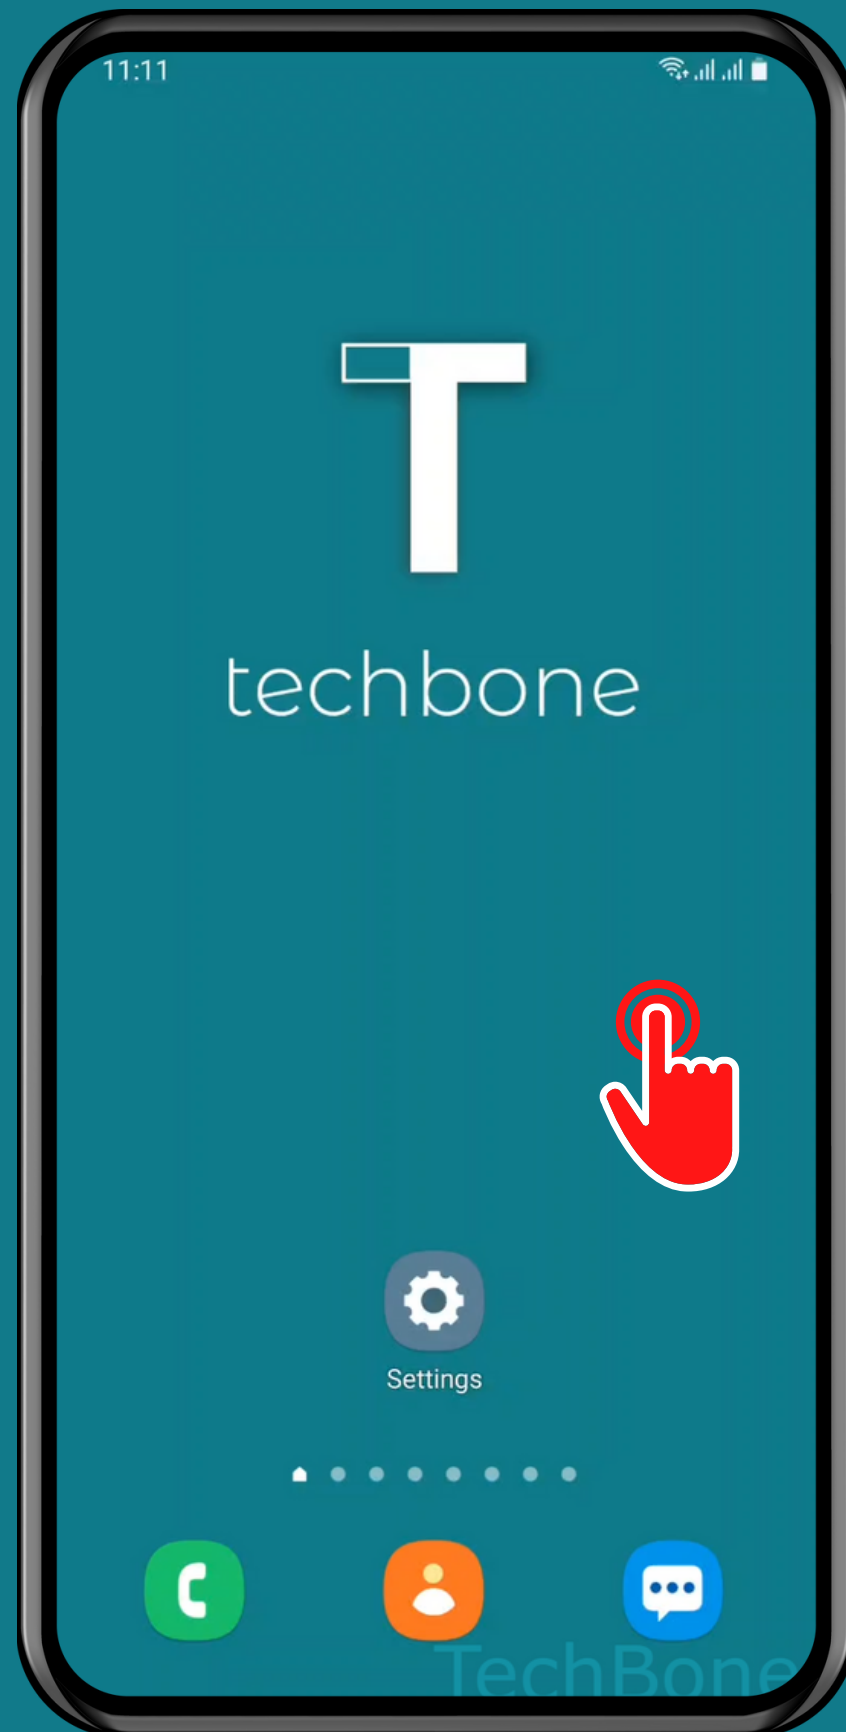

SAMSUNG

Android 11 - One UI 3

HOW TO SET DEFAULT HOME SCREEN

Tap and hold a
Free area on Home
screen

Swipe to browse the
Home screens

Tap on Default Home screen

Done!