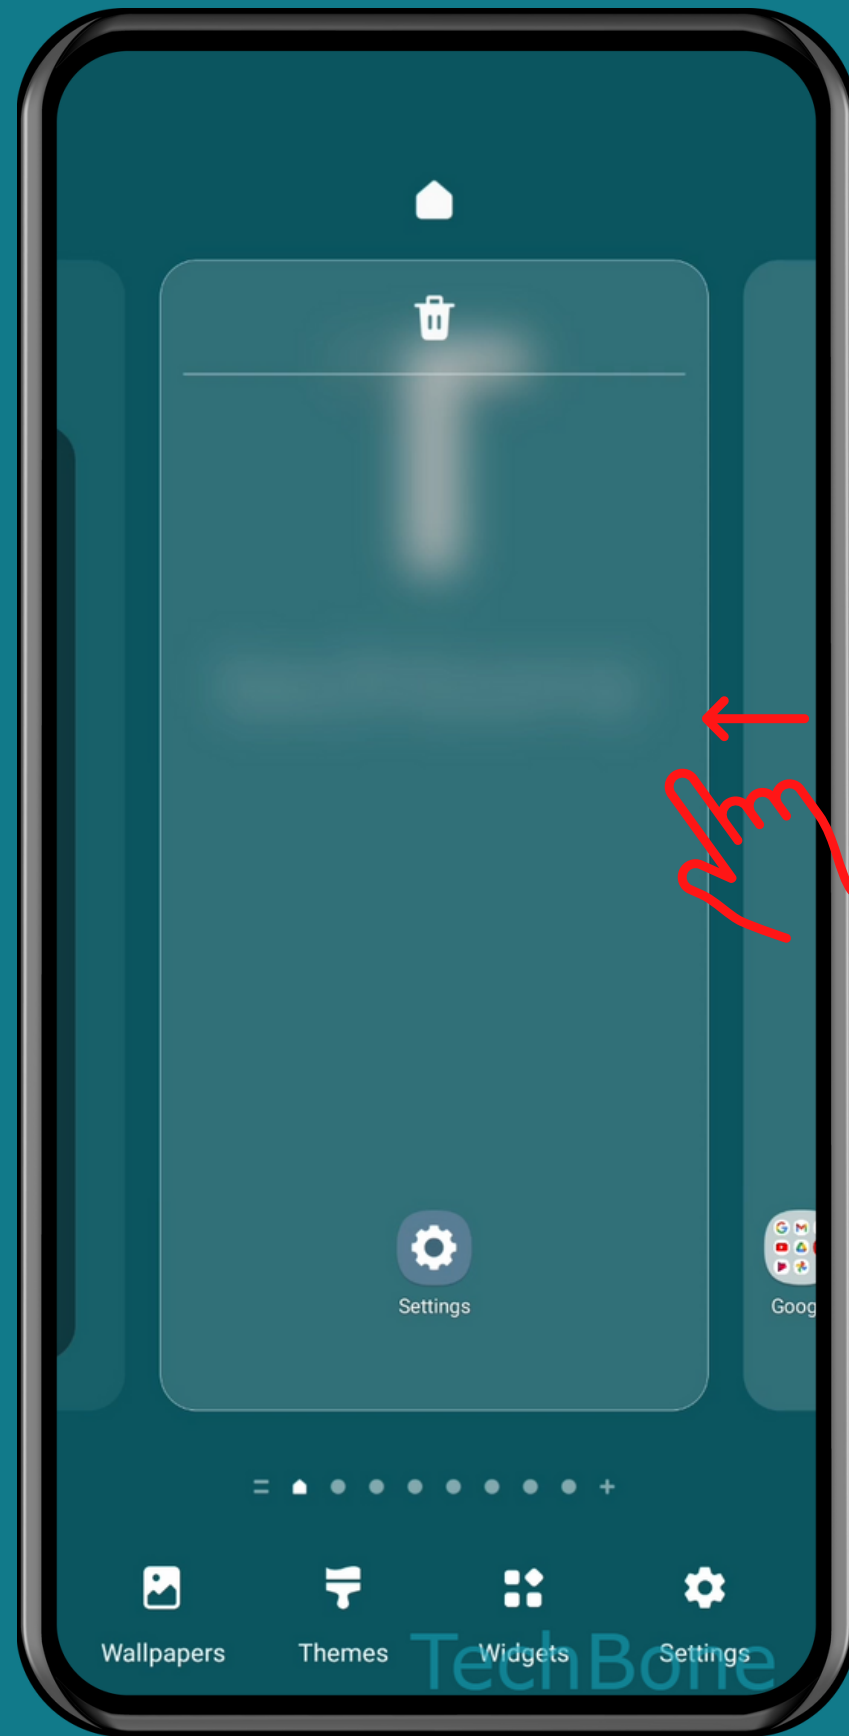

SAMSUNG

Android 11 - One UI 3

HOW TO SET DEFAULT HOME SCREEN

Tap and hold a
Free area on Home
screen

Swipe to browse the
Home screens

Tap on Default Home screen

Done!