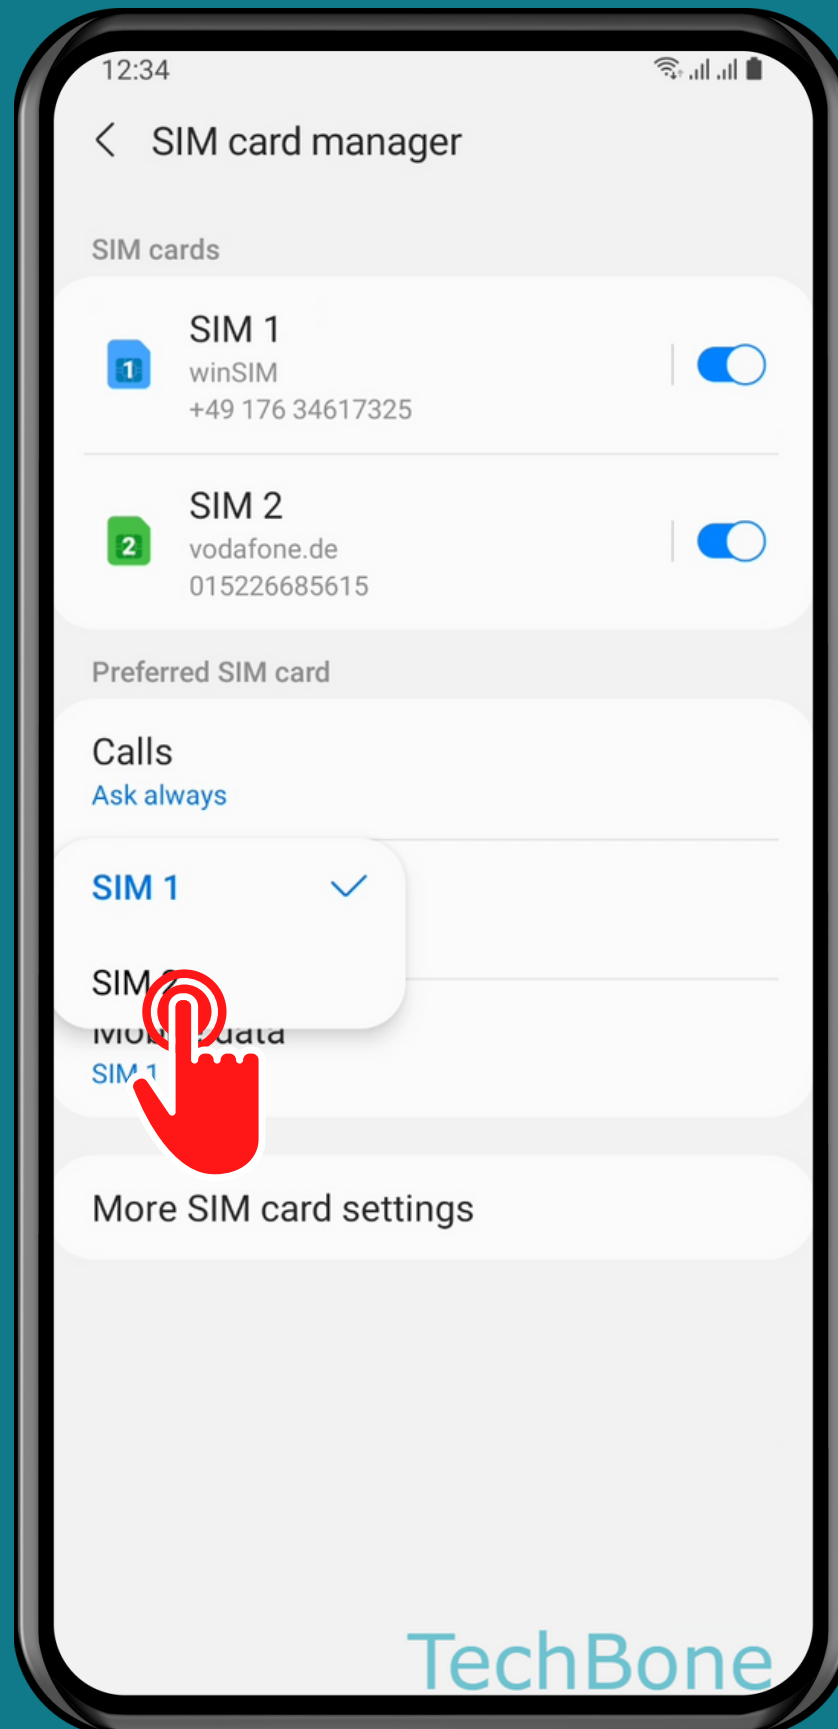

SAMSUNG

Android 11 - One UI 3

HOW TO SET DEFAULT SIM CARD FOR TEXT MESSAGES

Tap on
Settings

Tap on Connections

Tap on SIM card manager

Tap on
Messages

Choose an Option