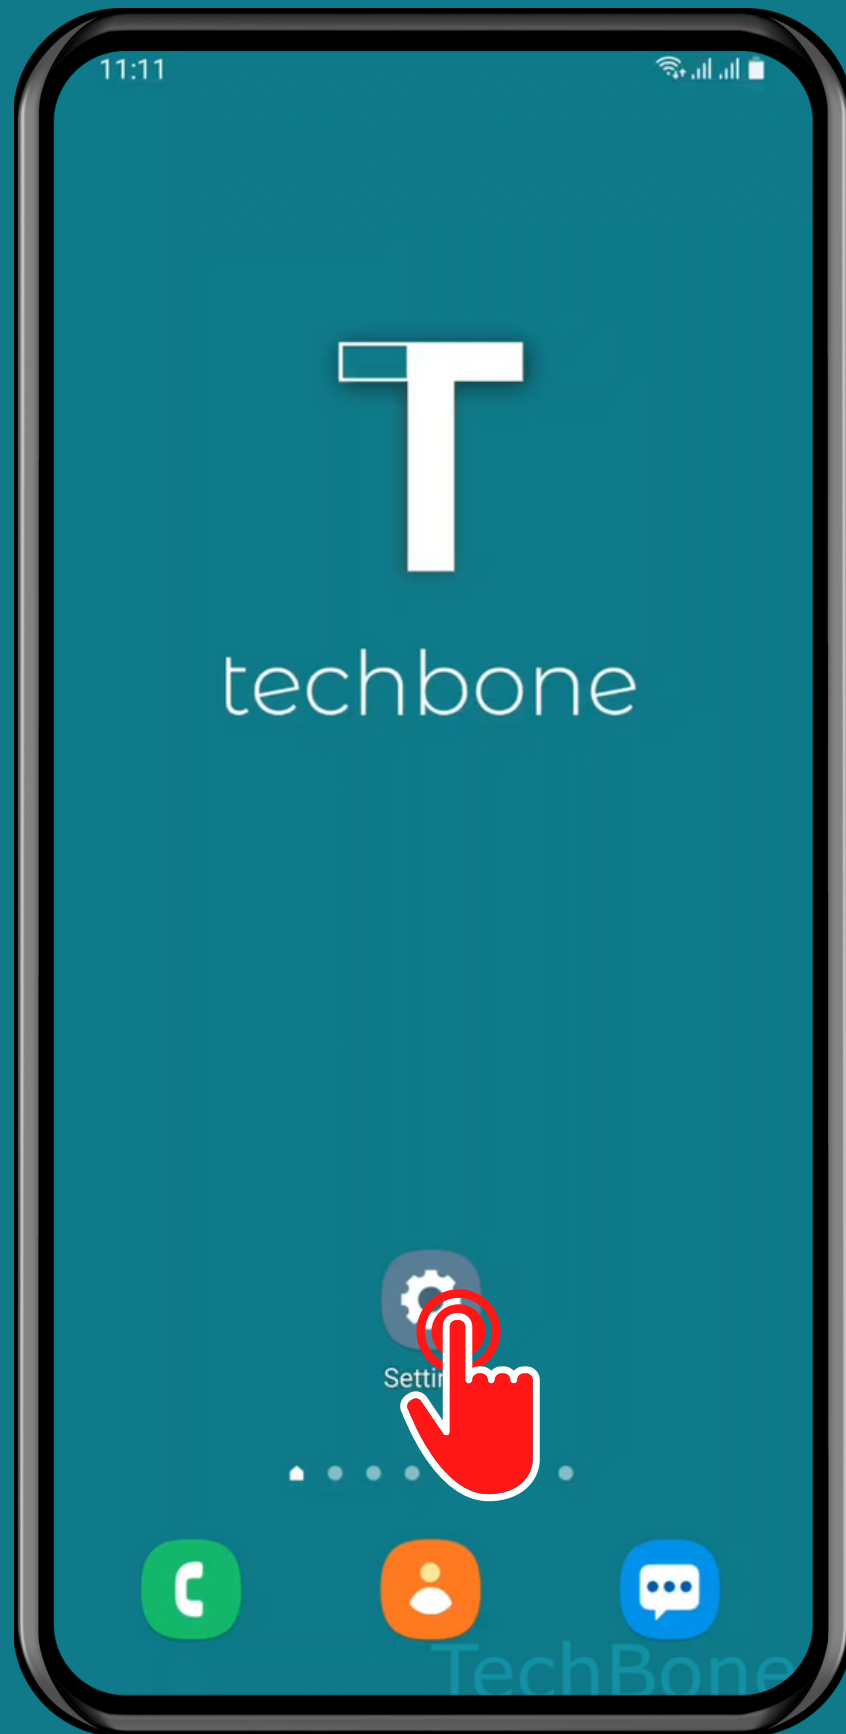

SAMSUNG

Android 11 - One UI 3

HOW TO SET DEFAULT SIM CARD FOR TEXT MESSAGES

Tap on
Settings

Tap on Connections

Tap on SIM card manager

Tap on
Messages

Choose an Option