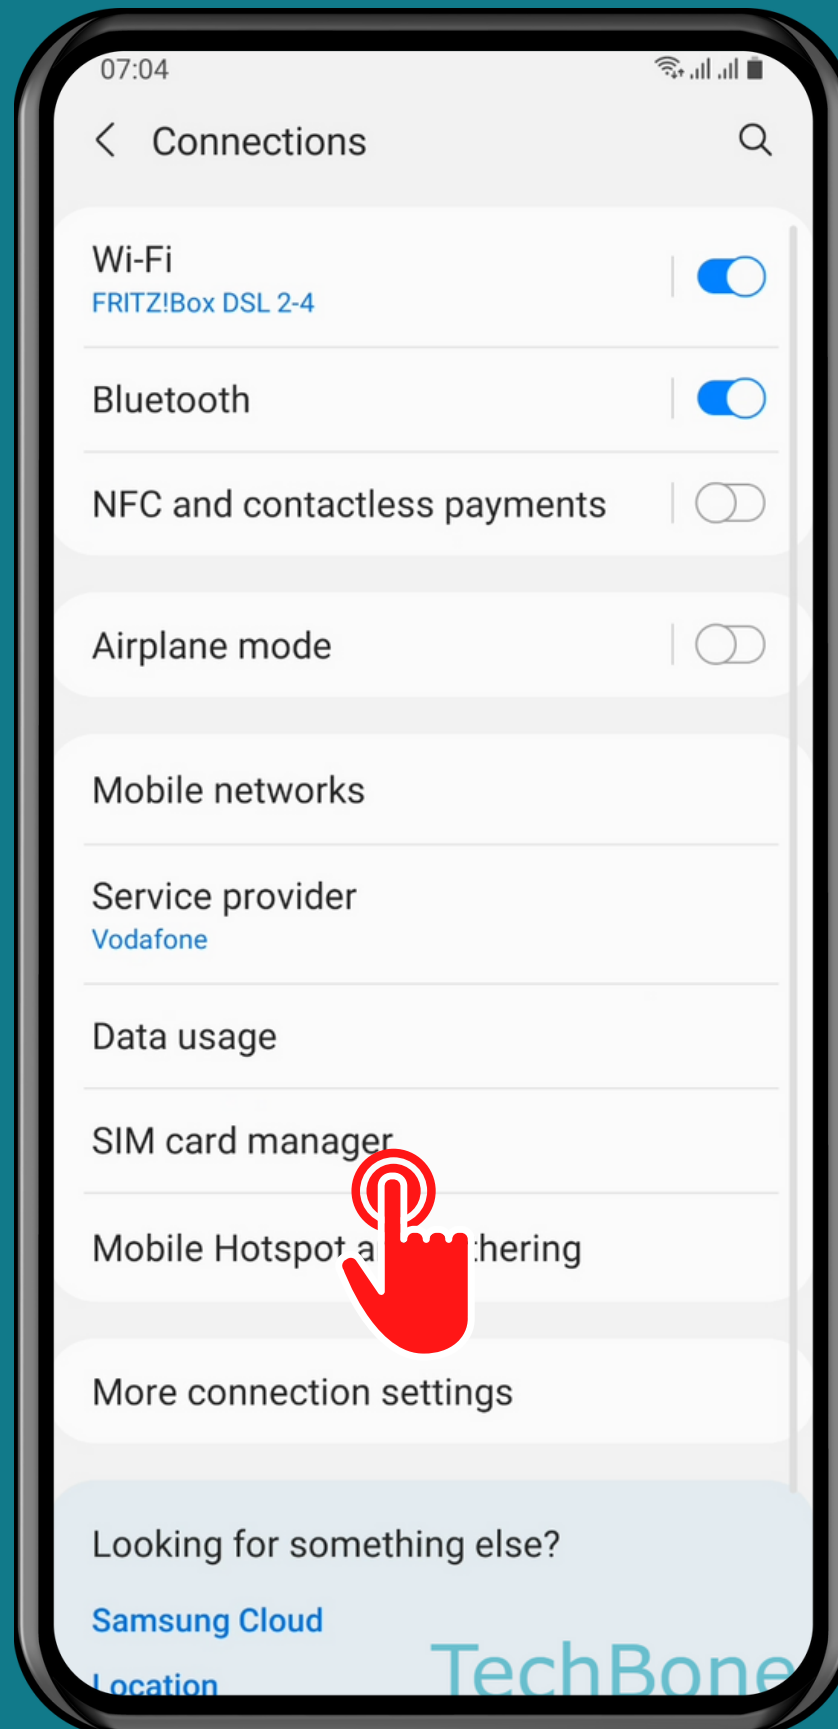

SAMSUNG

Android 11 - One UI 3

HOW TO SET DEFAULT SIM CARD FOR TEXT MESSAGES

Tap on
Settings

Tap on Connections

Tap on SIM card manager

Tap on
Messages

Choose an Option