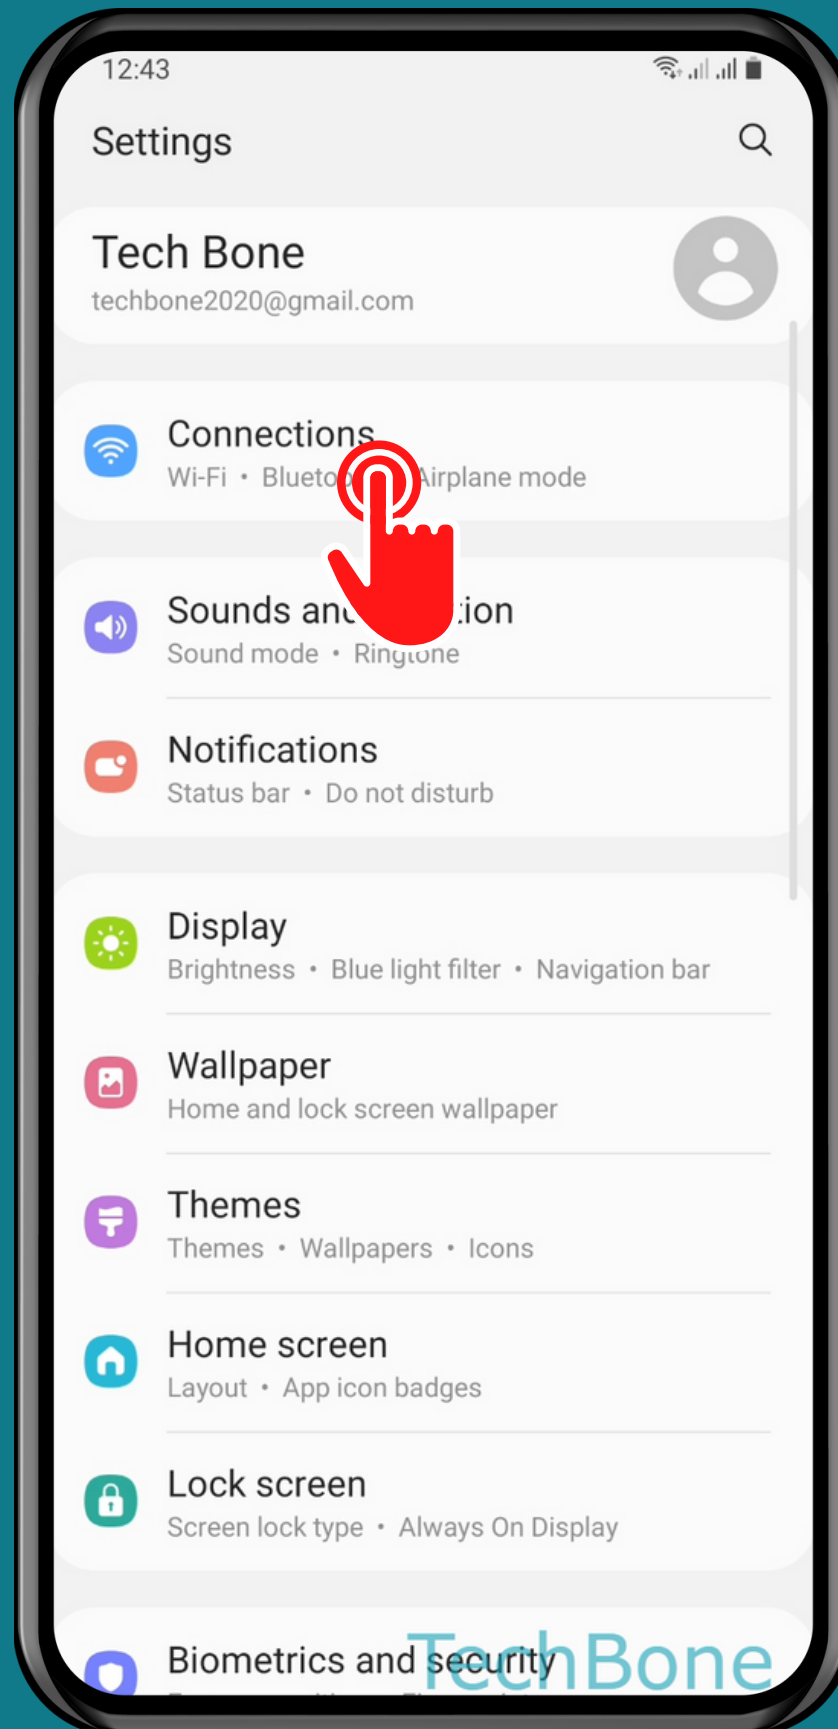

SAMSUNG

Android 11 - One UI 3

HOW TO SET DEFAULT SIM CARD FOR TEXT MESSAGES

Tap on
Settings

Tap on Connections

Tap on SIM card manager

Tap on
Messages

Choose an Option