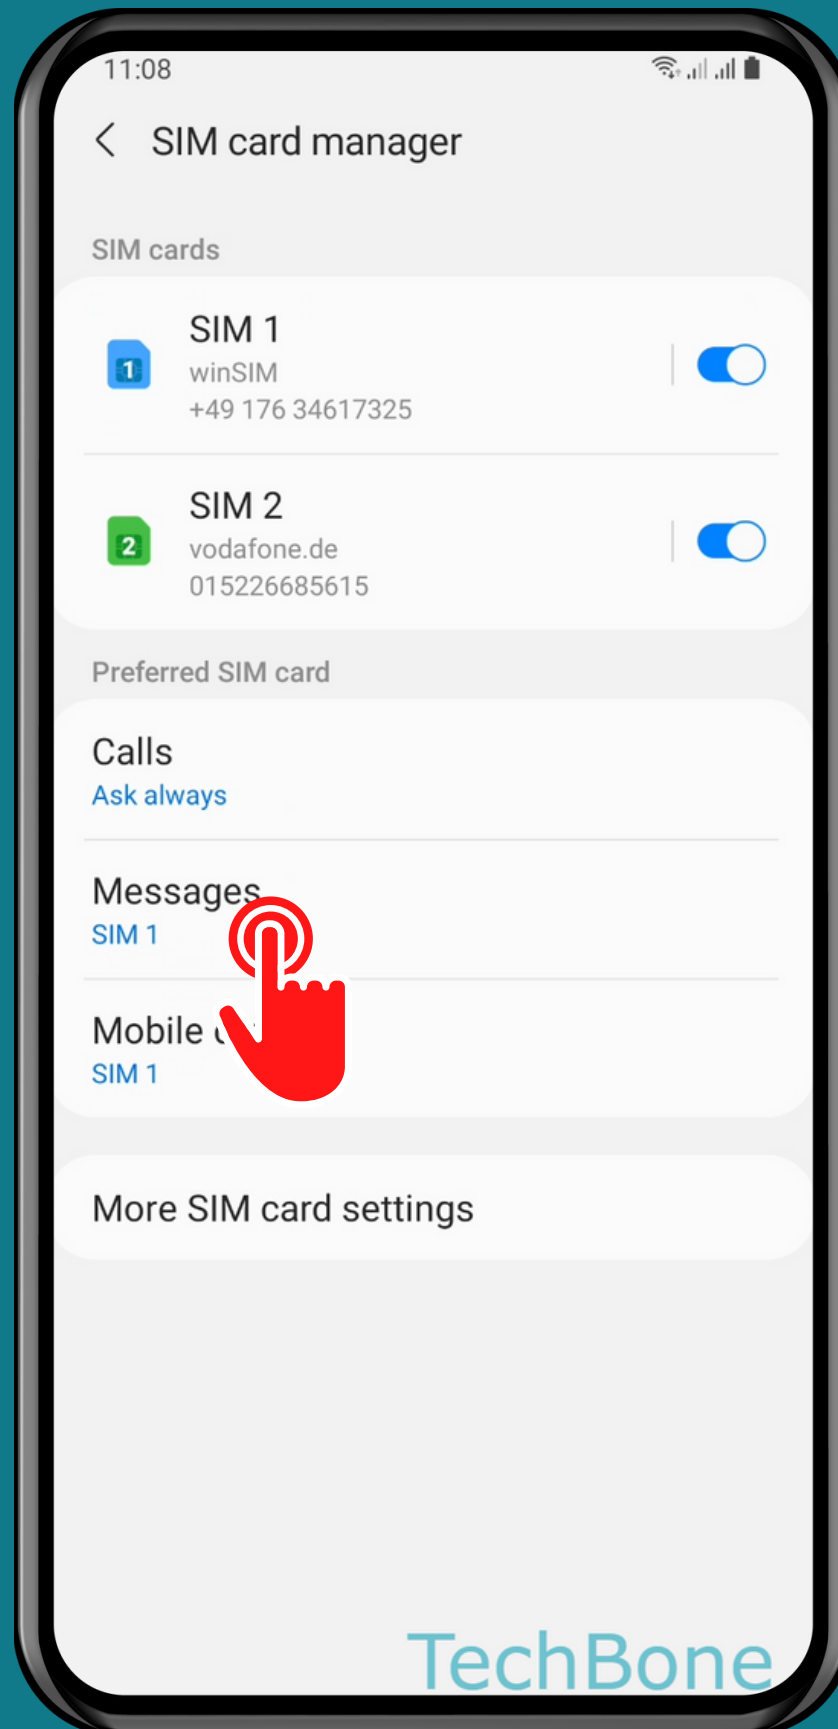

SAMSUNG

Android 11 - One UI 3

HOW TO SET DEFAULT SIM CARD FOR TEXT MESSAGES

Tap on
Settings

Tap on Connections

Tap on SIM card manager

Tap on
Messages

Choose an Option