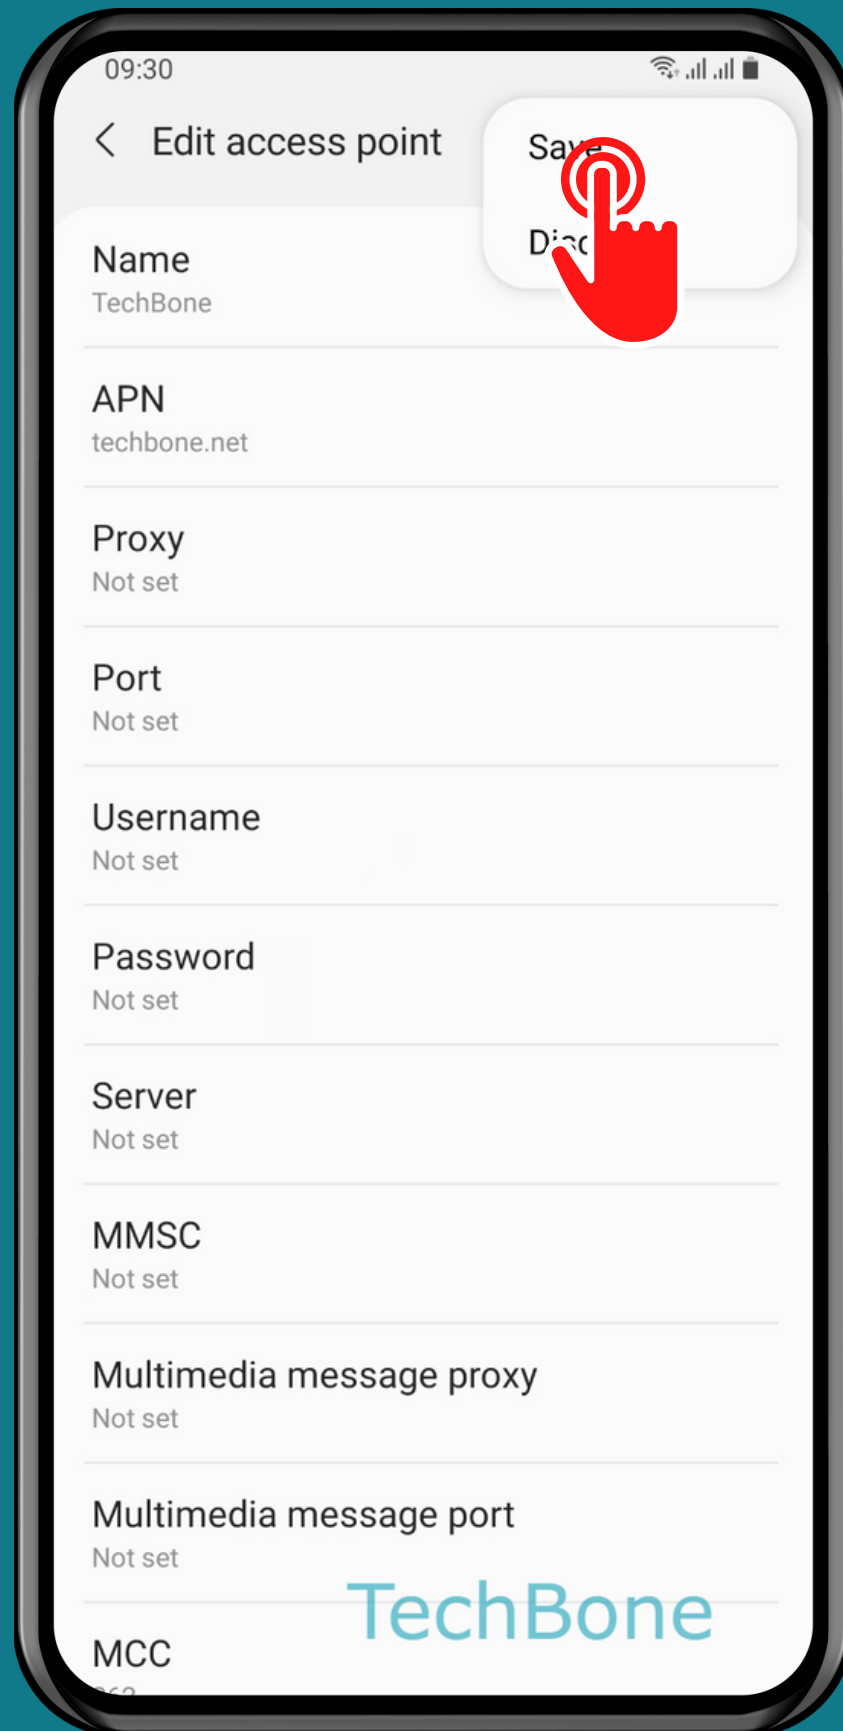

SAMSUNG

Android 11 - One UI 3

HOW TO DELETE ACCESS POINT NAME (APN)

Tap on
Settings

Tap on Connections

Tap on Mobile networks

Tap on Access Point Names

Choose an APN

Open the Menu

Tap on
Delete APN

Tap on
Save

Done!