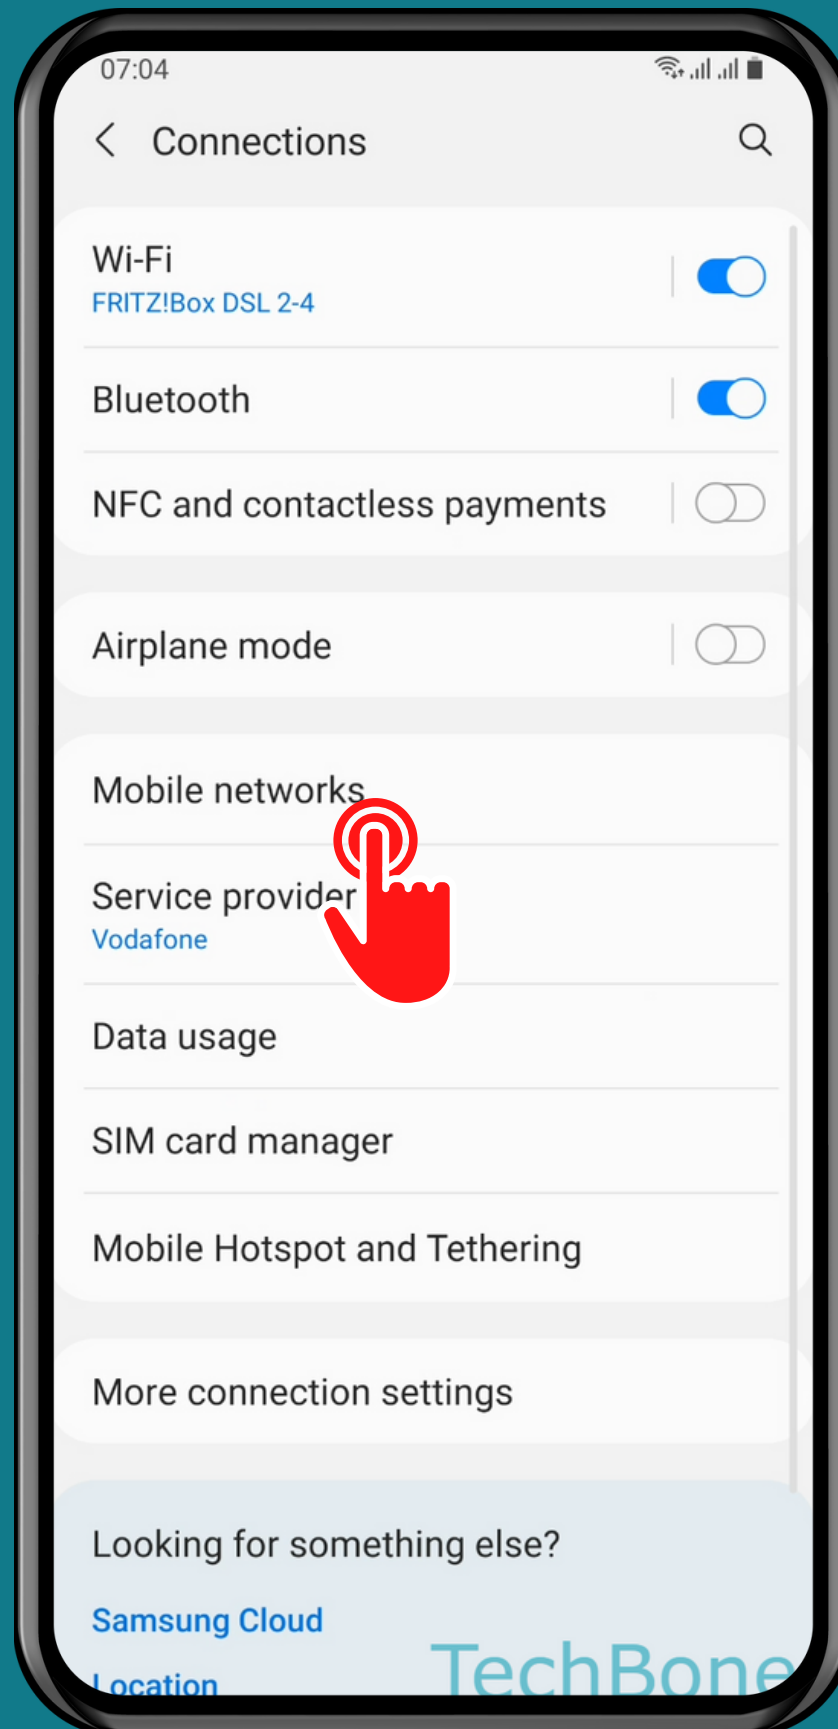

SAMSUNG

Android 11 - One UI 3

HOW TO DELETE ACCESS POINT NAME (APN)

Tap on
Settings

Tap on Connections

Tap on Mobile networks

Tap on Access Point Names

Choose an APN

Open the Menu

Tap on
Delete APN

Tap on
Save

Done!