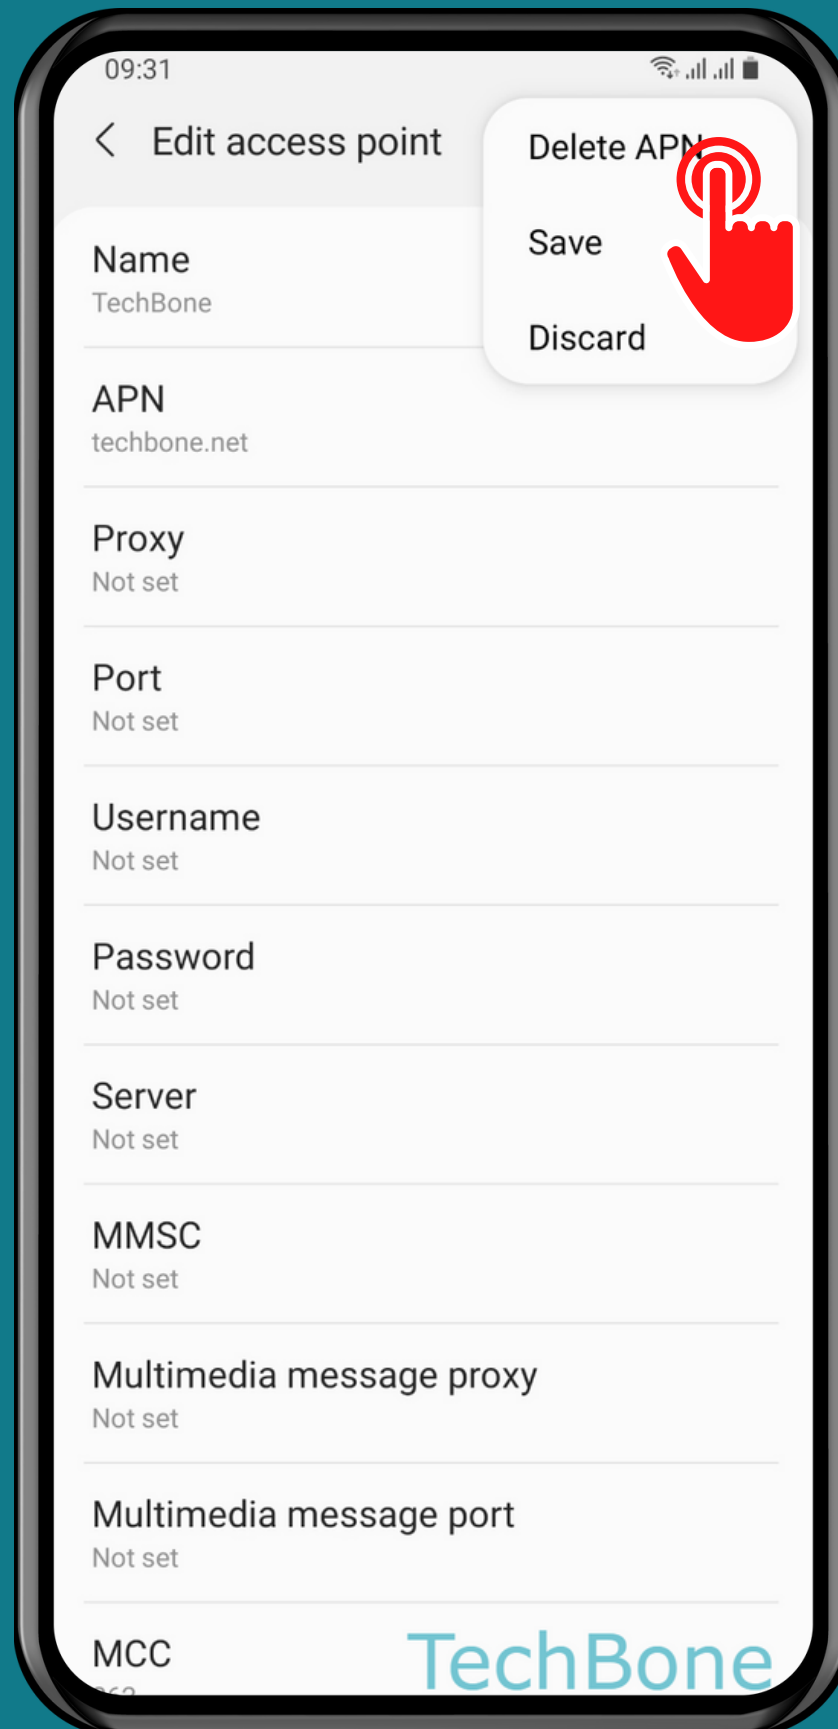

SAMSUNG

Android 11 - One UI 3

HOW TO DELETE ACCESS POINT NAME (APN)

Tap on
Settings

Tap on Connections

Tap on Mobile networks

Tap on Access Point Names

Choose an APN

Open the Menu

Tap on
Delete APN

Tap on
Save

Done!