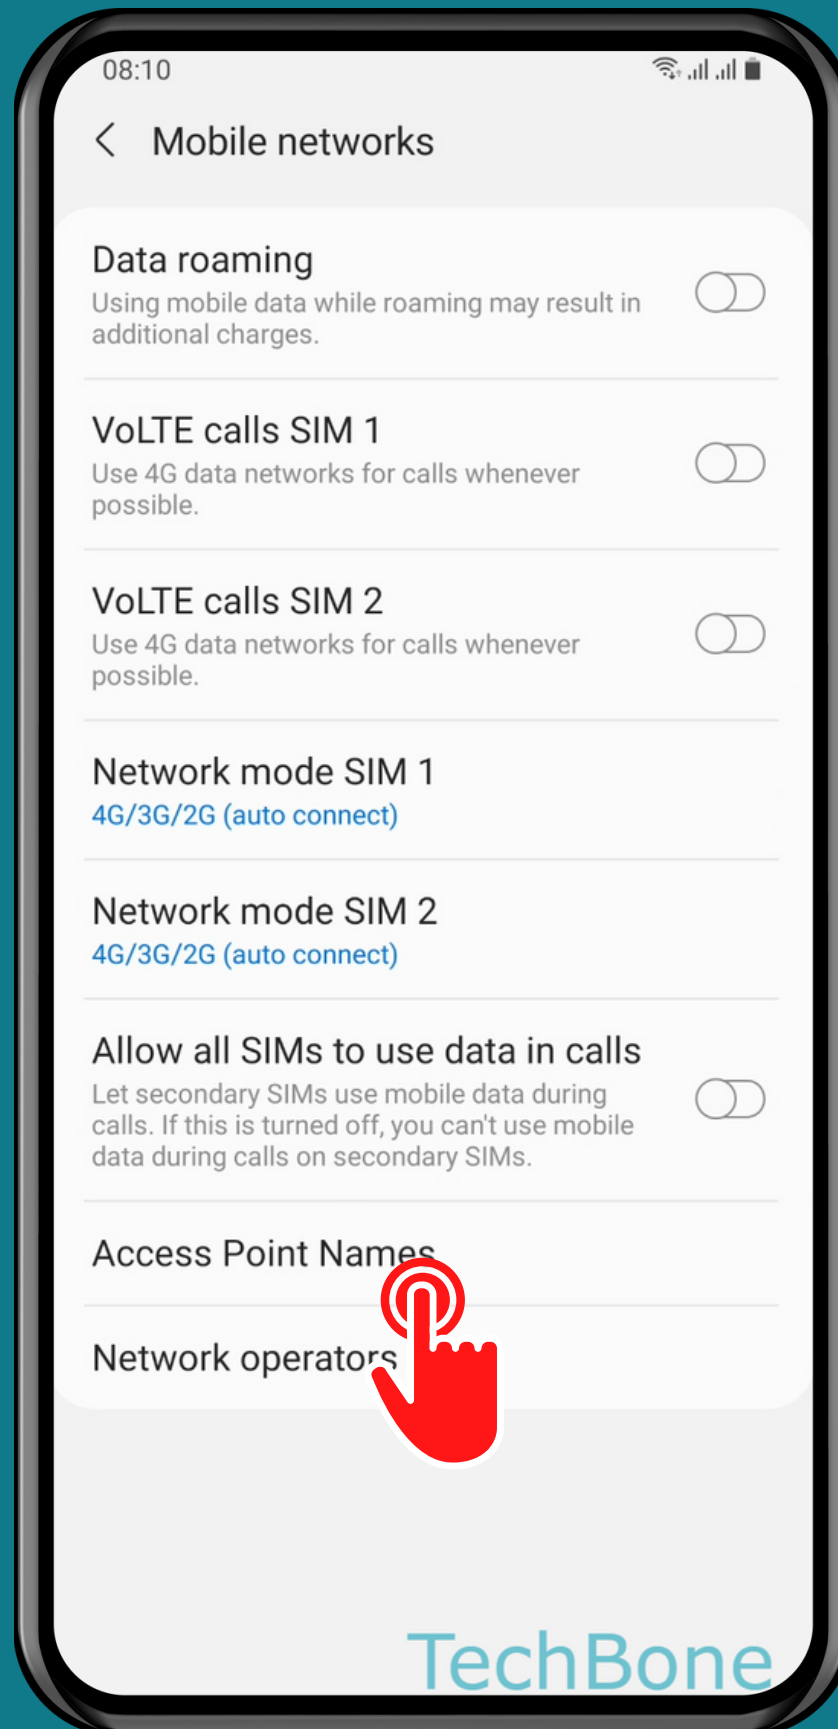

SAMSUNG

Android 11 - One UI 3

HOW TO DELETE ACCESS POINT NAME (APN)

Tap on
Settings

Tap on Connections

Tap on Mobile networks

Tap on Access Point Names

Choose an APN

Open the Menu

Tap on
Delete APN

Tap on
Save

Done!