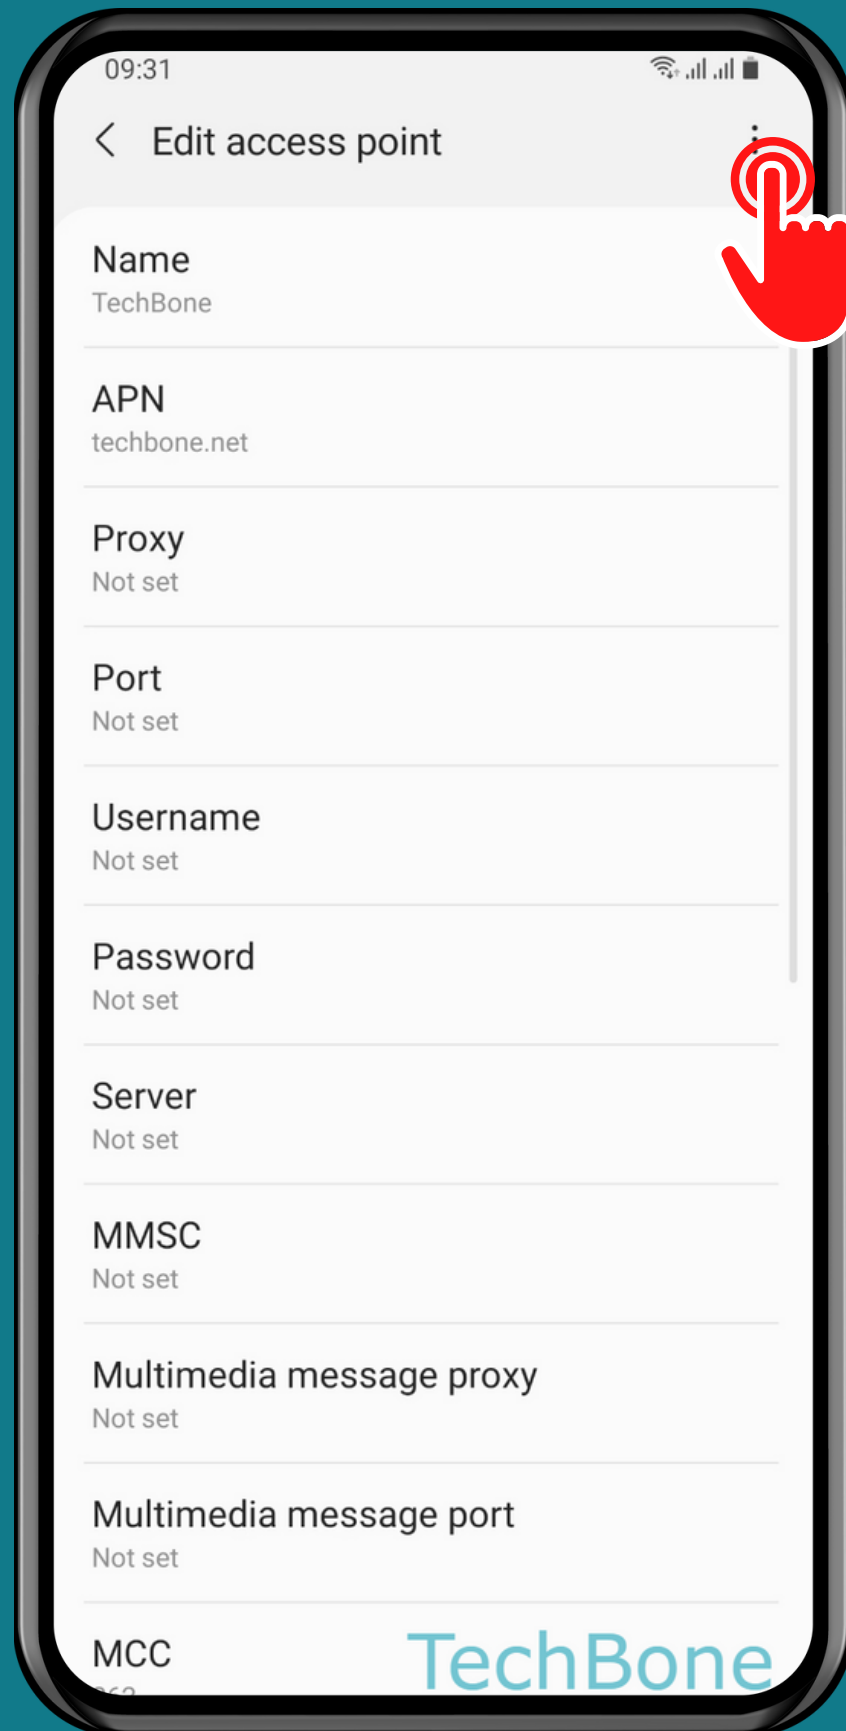

SAMSUNG

Android 11 - One UI 3

HOW TO DELETE ACCESS POINT NAME (APN)

Tap on
Settings

Tap on Connections

Tap on Mobile networks

Tap on Access Point Names

Choose an APN

Open the Menu

Tap on
Delete APN

Tap on
Save

Done!