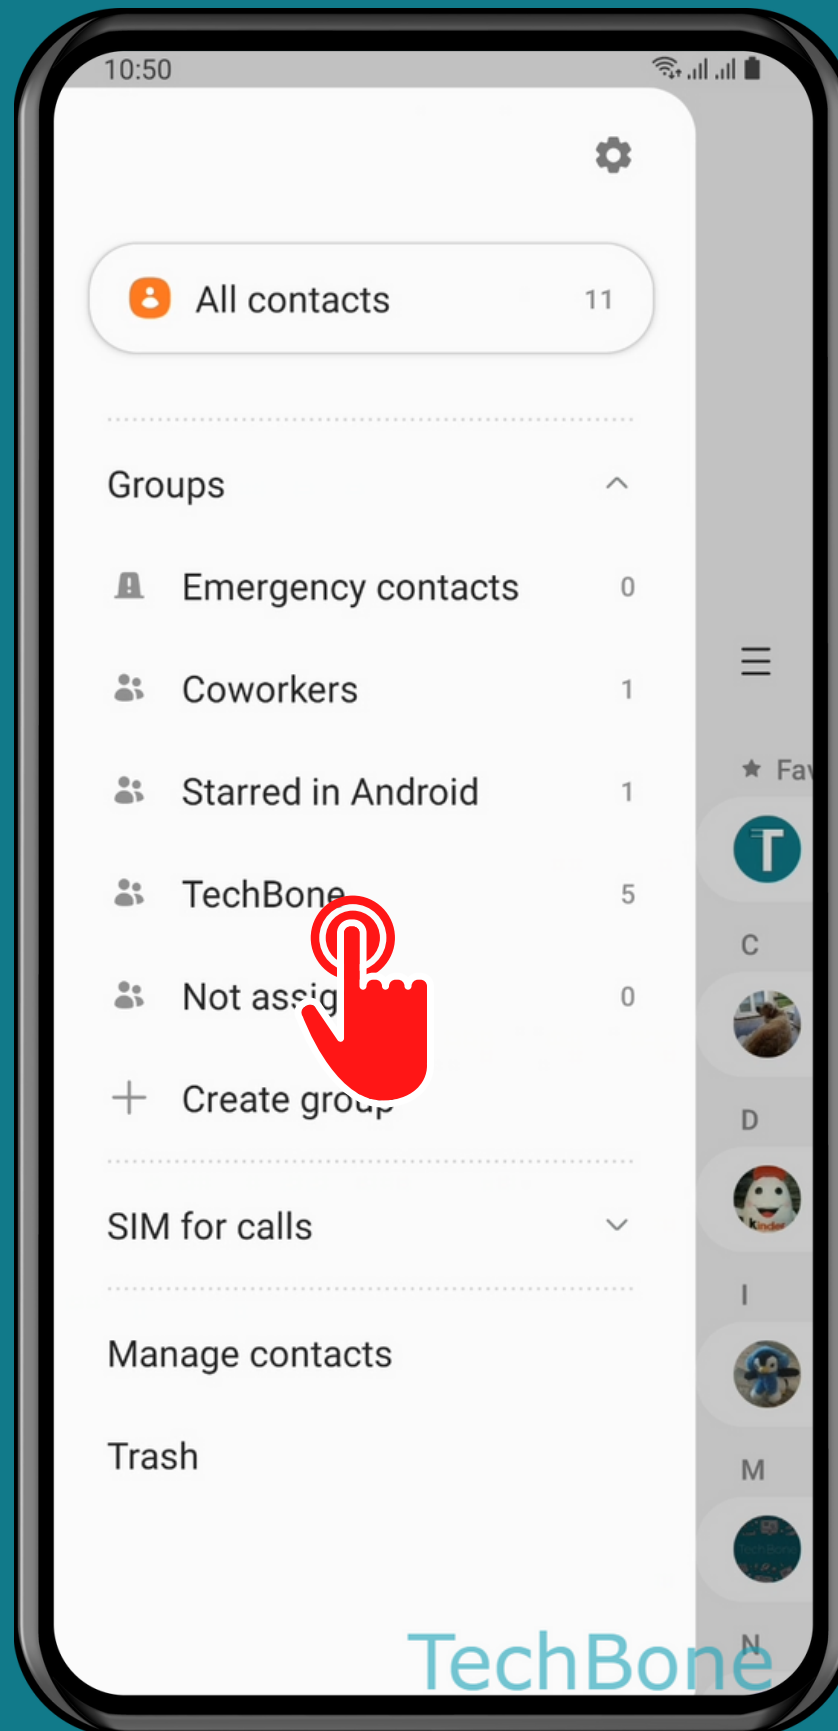

Choose a Group