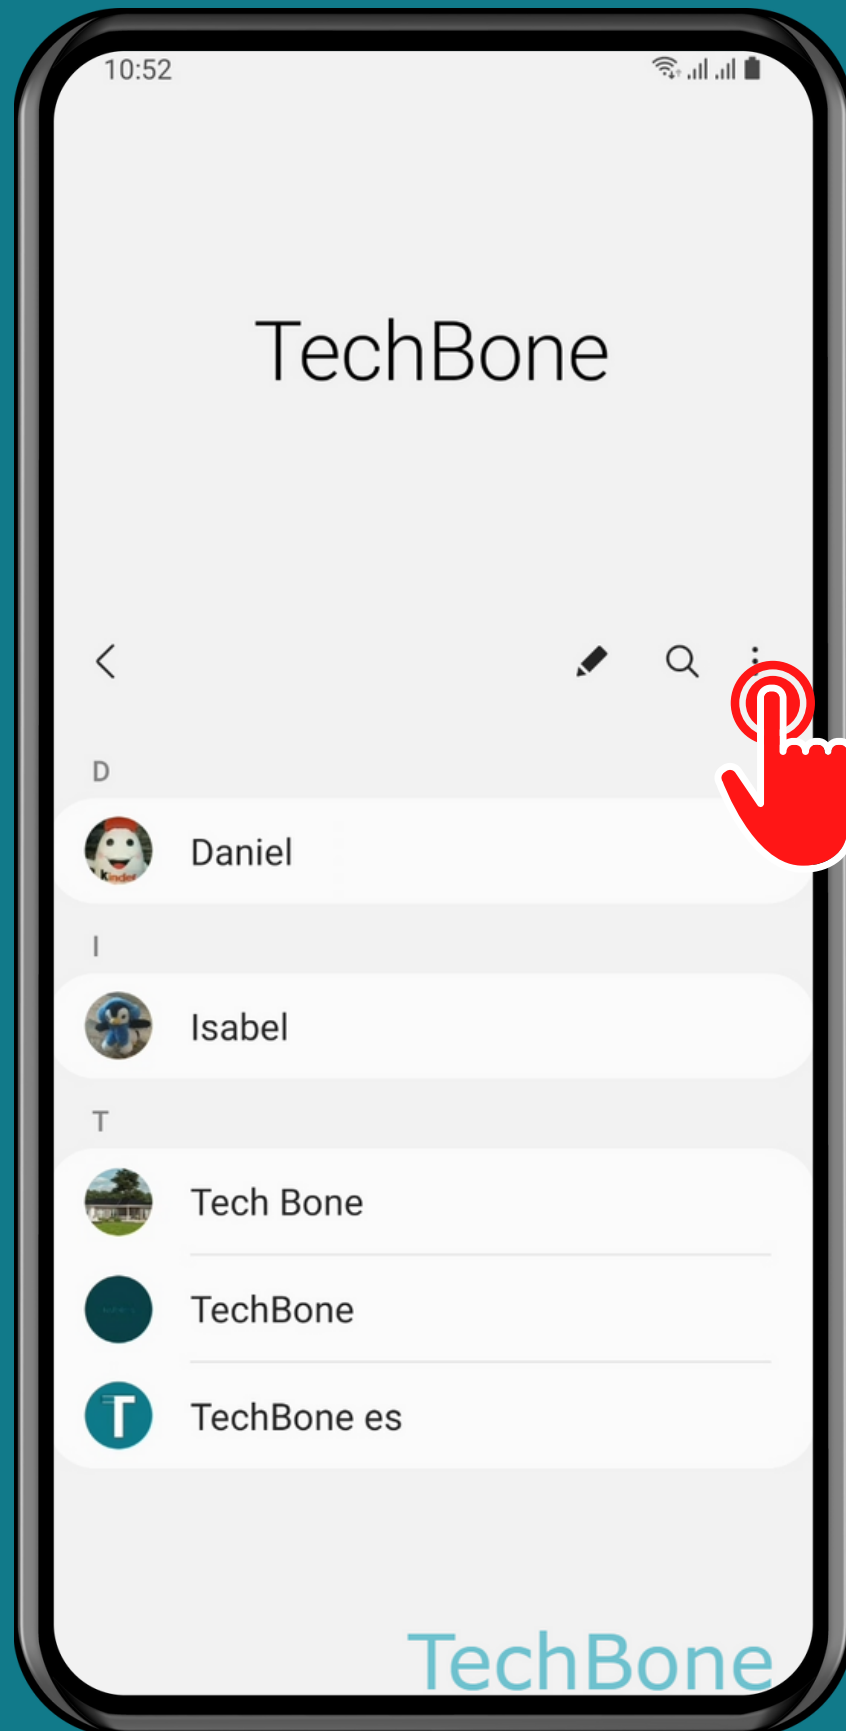

Open the Menu