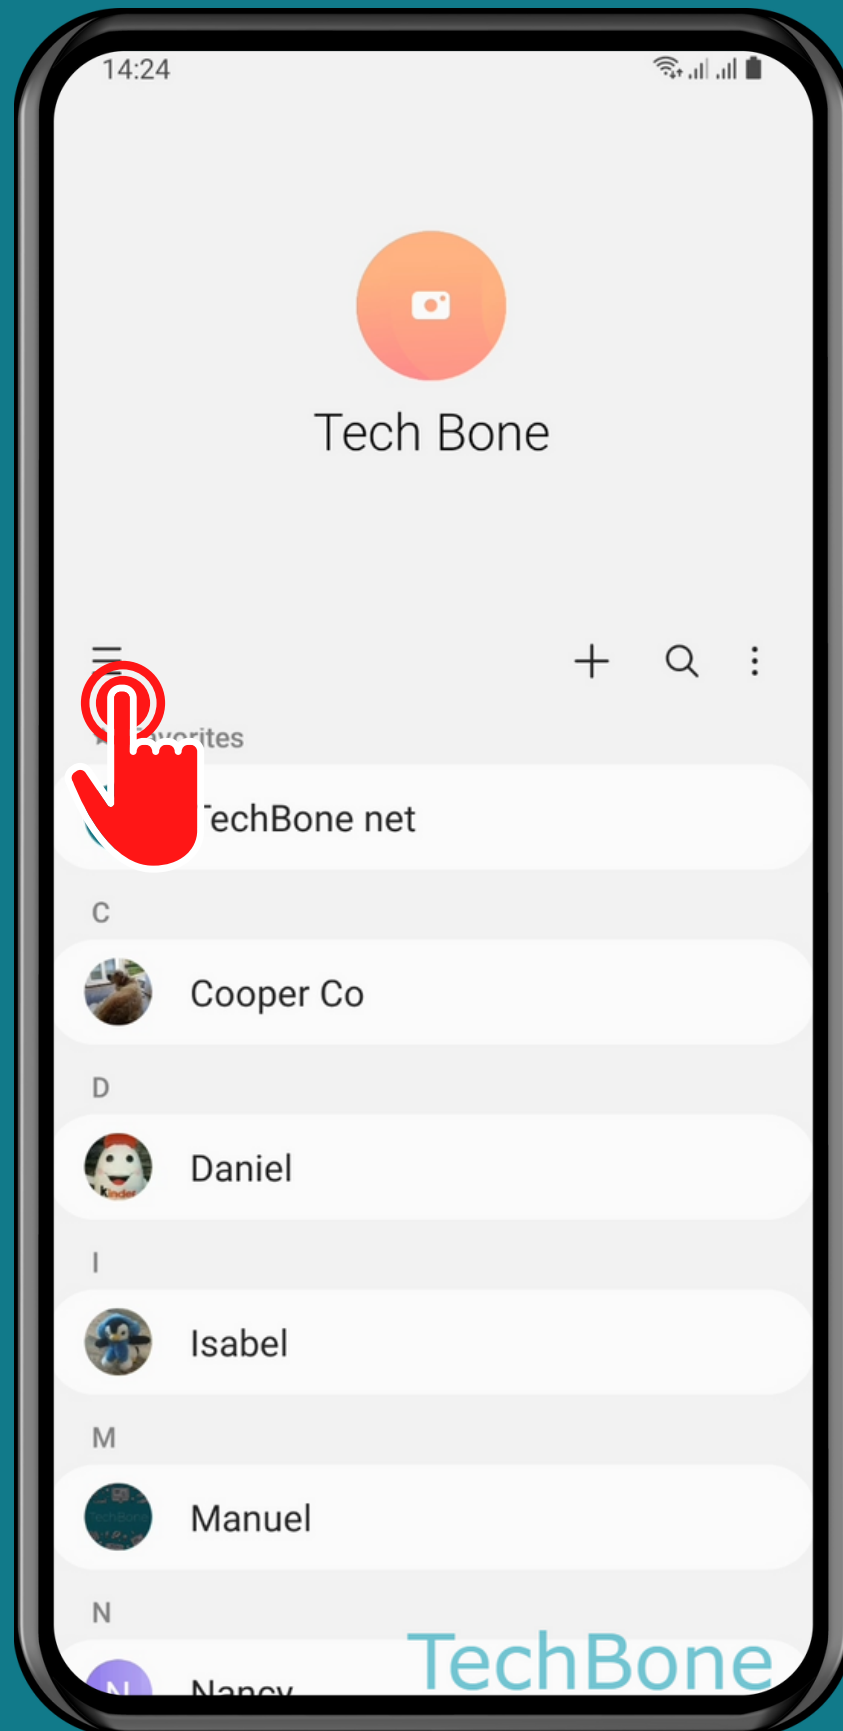

SAMSUNG

Contacts - Android 11 - One UI 3

# Tap on Contacts