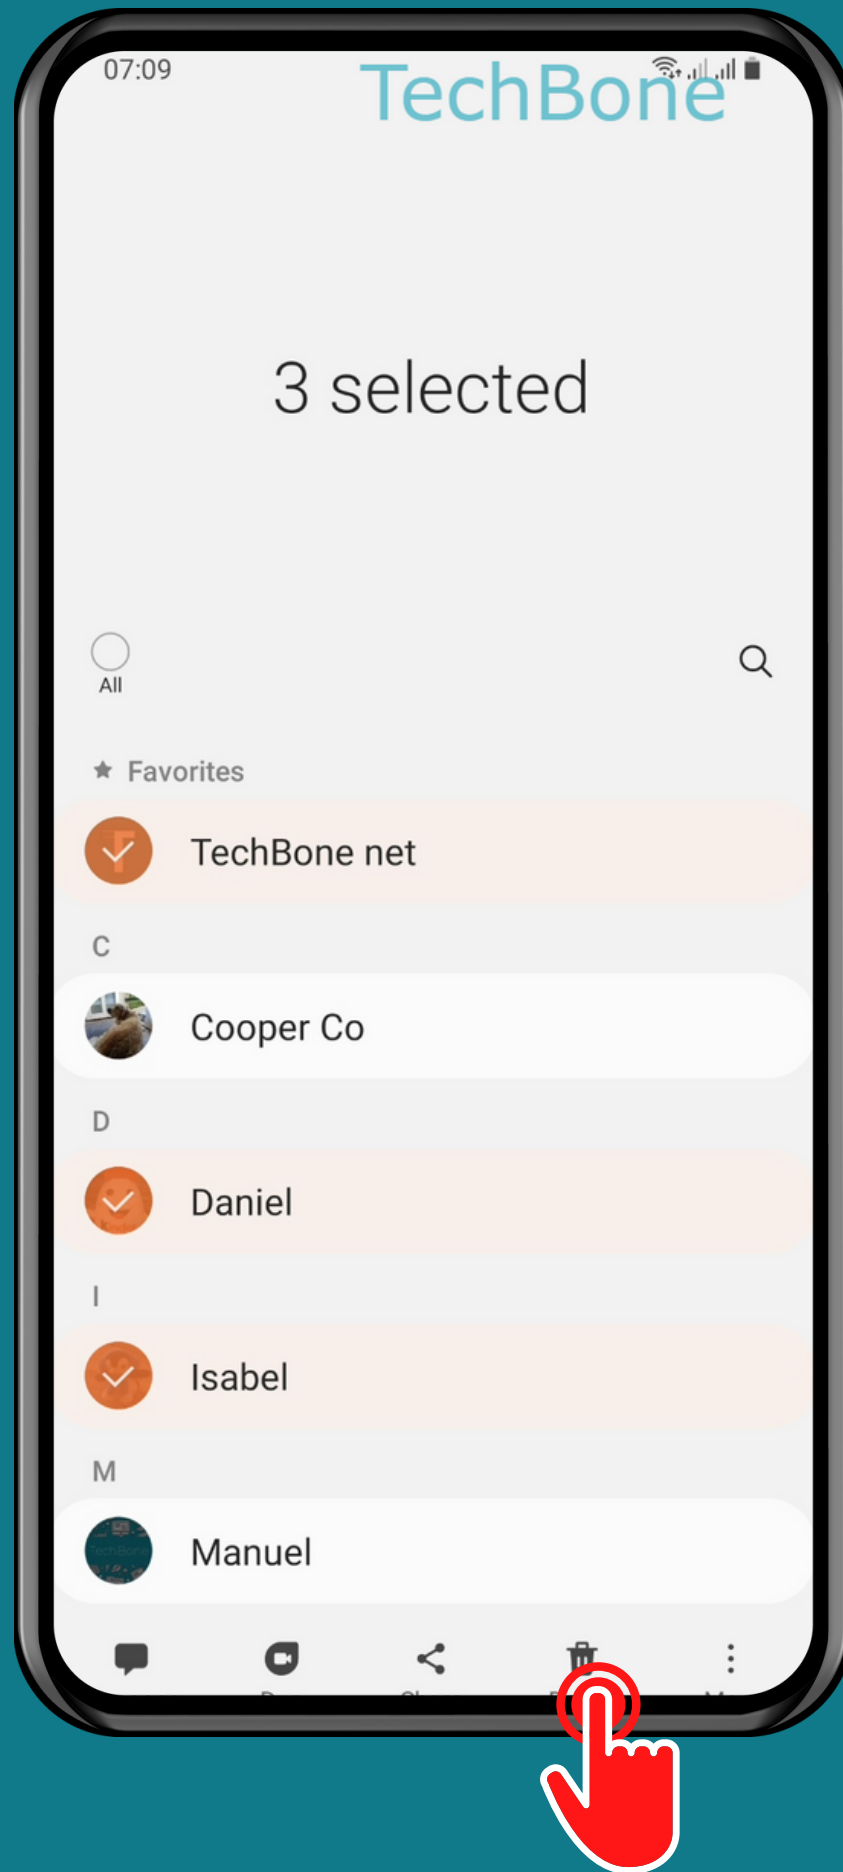

SAMSUNG

Contacts - Android 11 - One UI 3

HOW TO DELETE SINGLE OR MULTIPLE CONTACTS

Tap on Contacts

Tap and hold a Contact

If desired, select more
Contacts

Tap on
Delete

Tap on Move to Trash