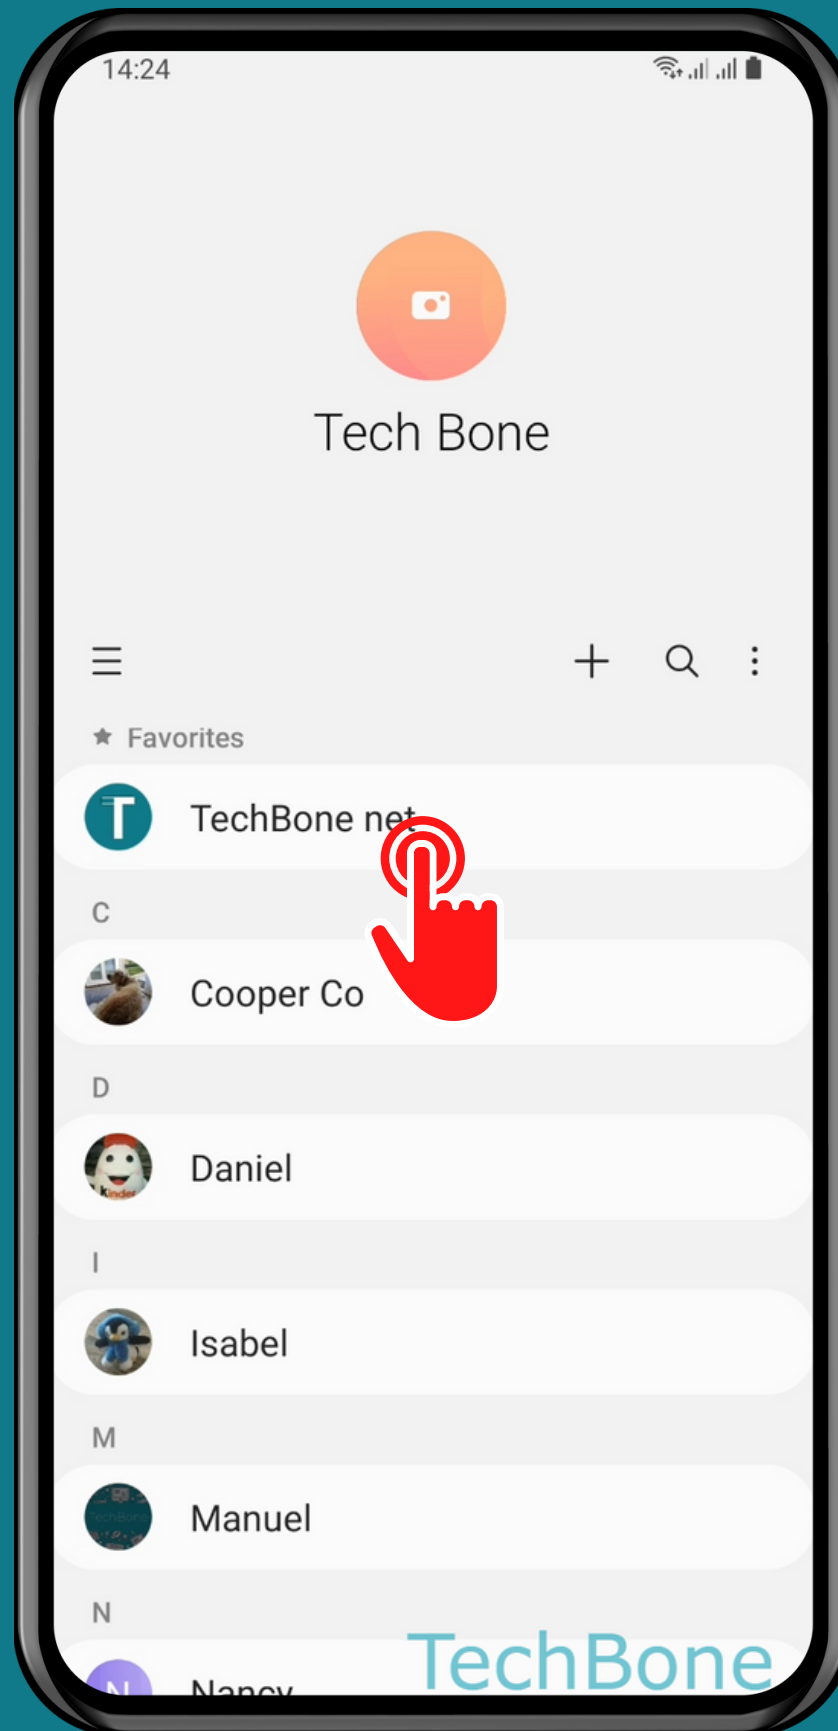

SAMSUNG

Contacts - Android 11 - One UI 3

HOW TO DELETE SINGLE OR MULTIPLE CONTACTS

Tap on Contacts

Tap and hold a Contact

If desired, select more
Contacts

Tap on
Delete

Tap on Move to Trash