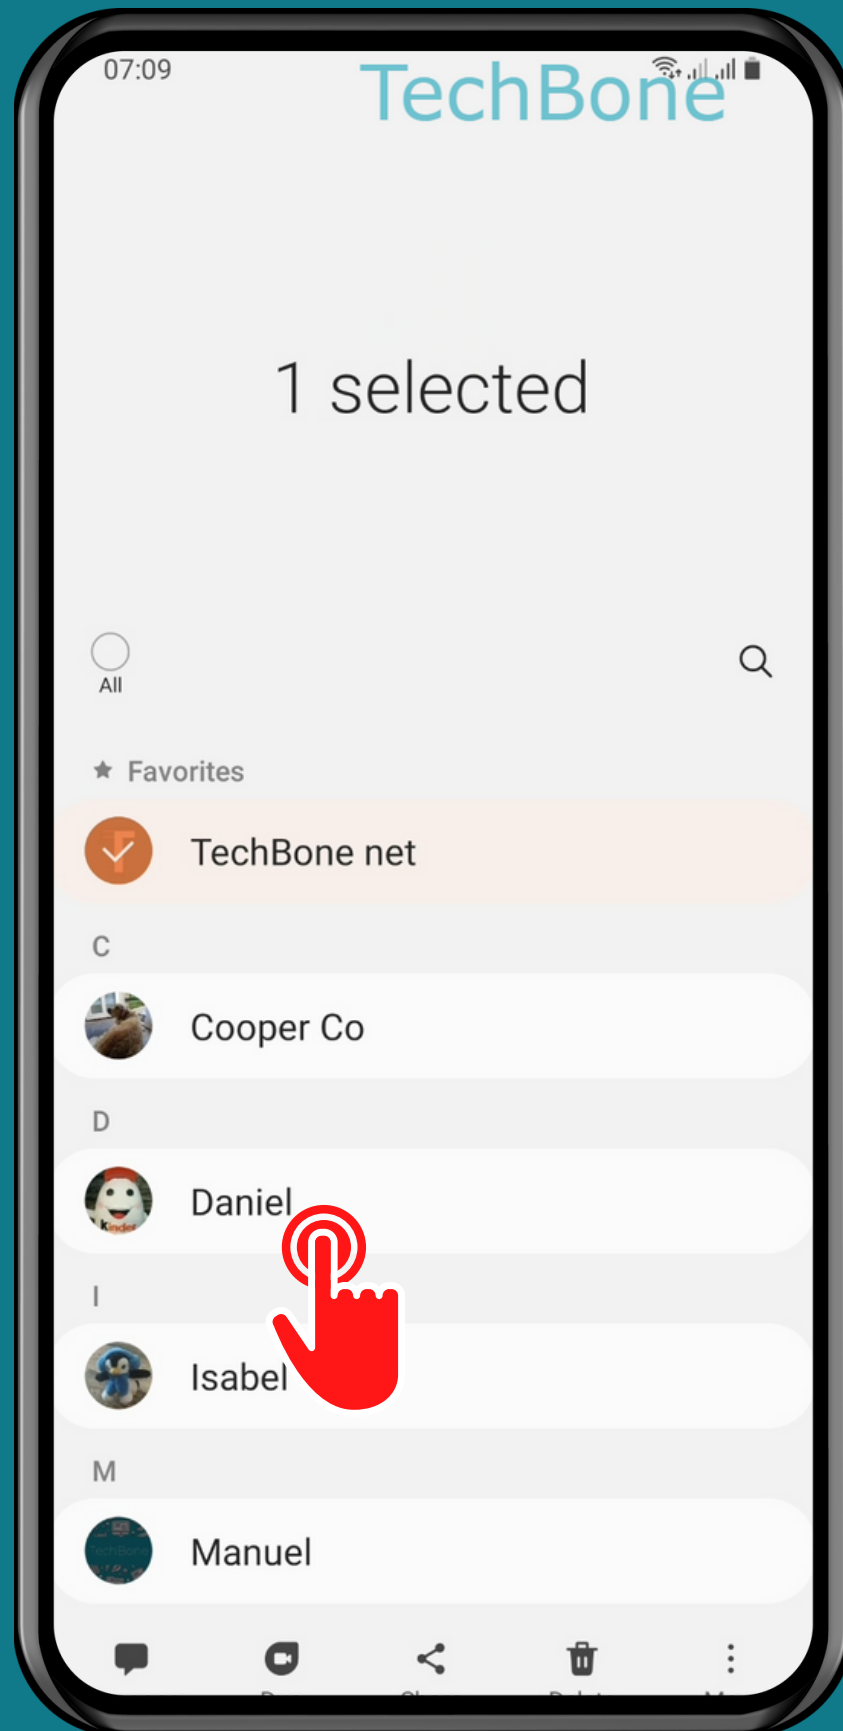

SAMSUNG

Contacts - Android 11 - One UI 3

HOW TO DELETE SINGLE OR MULTIPLE CONTACTS

Tap on Contacts

Tap and hold a Contact

If desired, select more
Contacts

Tap on
Delete

Tap on Move to Trash