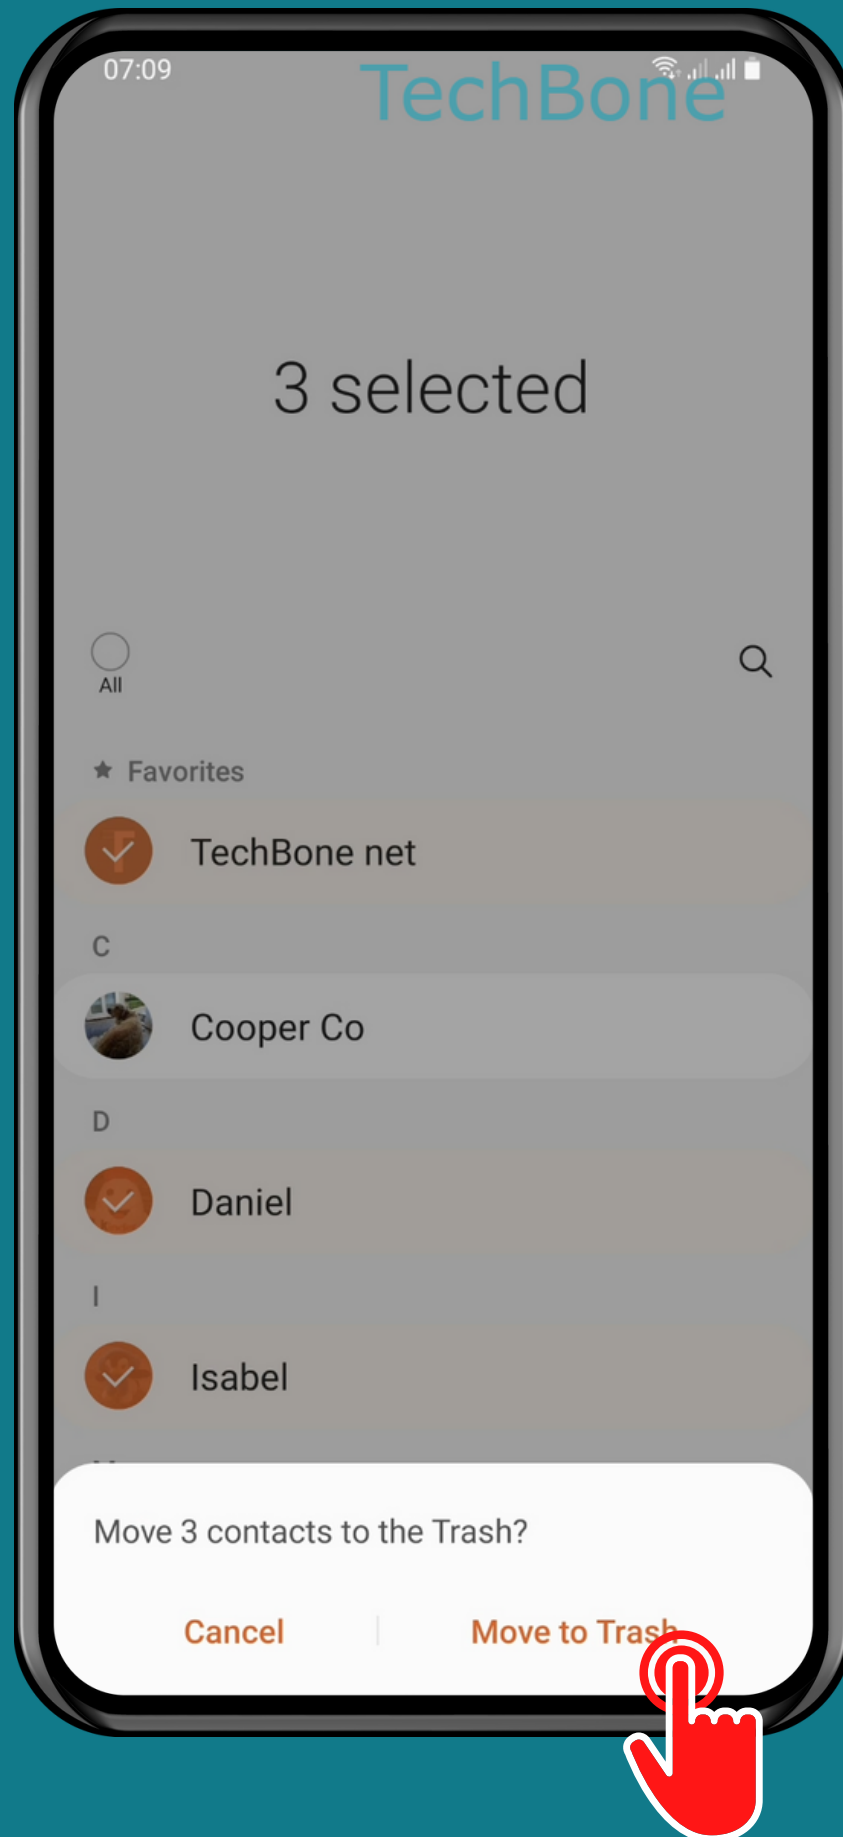

SAMSUNG

Contacts - Android 11 - One UI 3

HOW TO DELETE SINGLE OR MULTIPLE CONTACTS

Tap on Contacts

Tap and hold a Contact

If desired, select more
Contacts

Tap on
Delete

Tap on Move to Trash