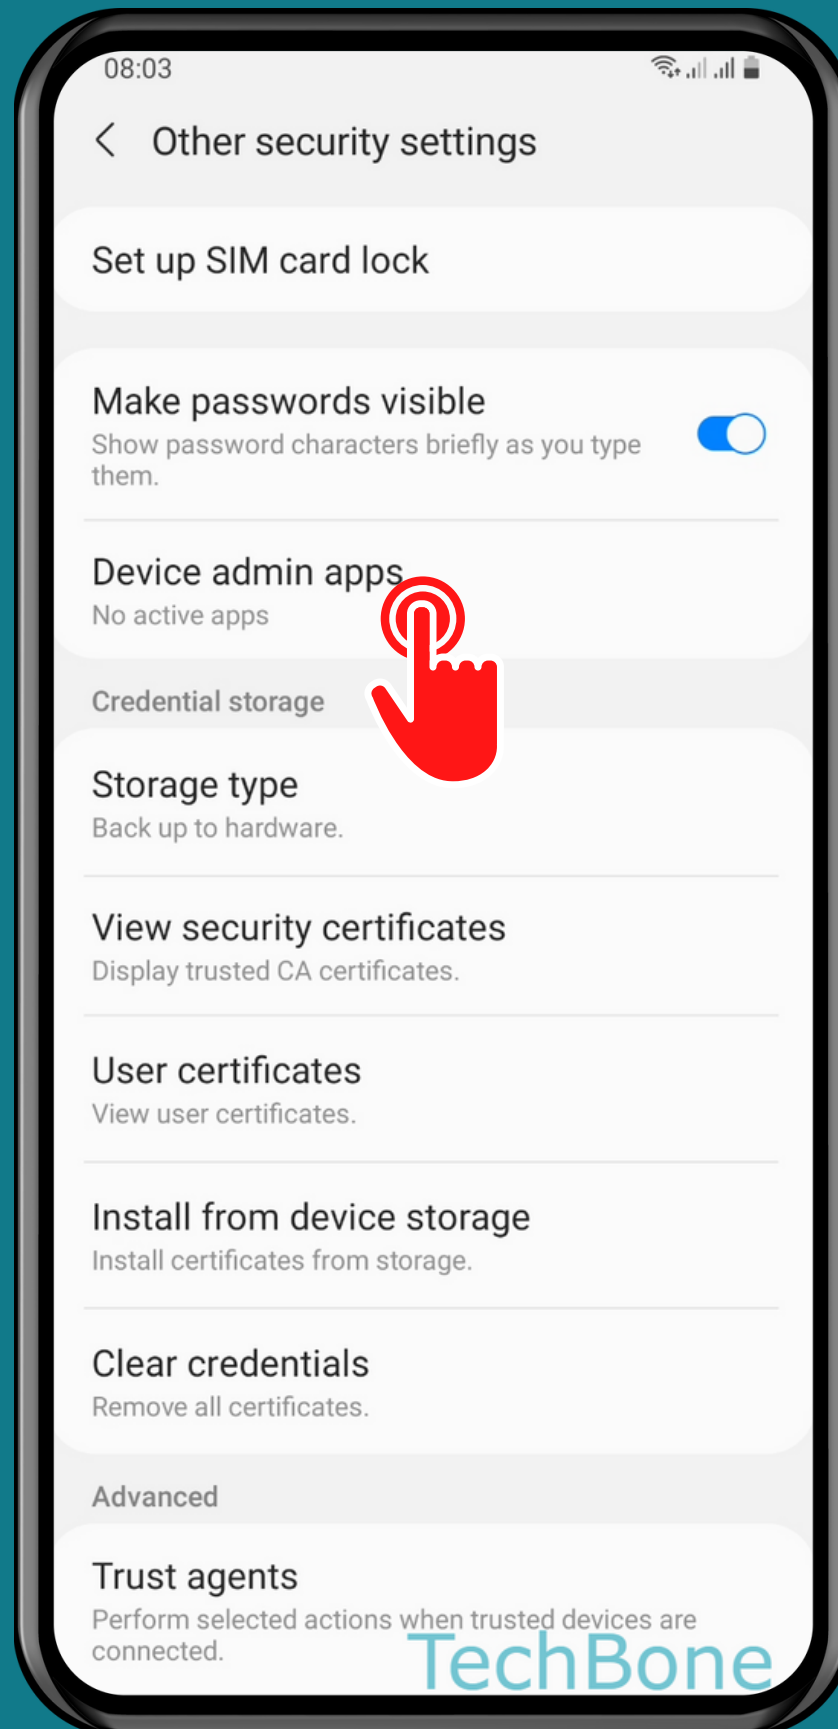

SAMSUNG

Android 11 - One UI 3

HOW TO TURN ON/OFF DEVICE ADMINISTRATORS

Tap on
Settings

Tap on Biometrics and security

TechBone

Tap on
Other security
settings

TechBone