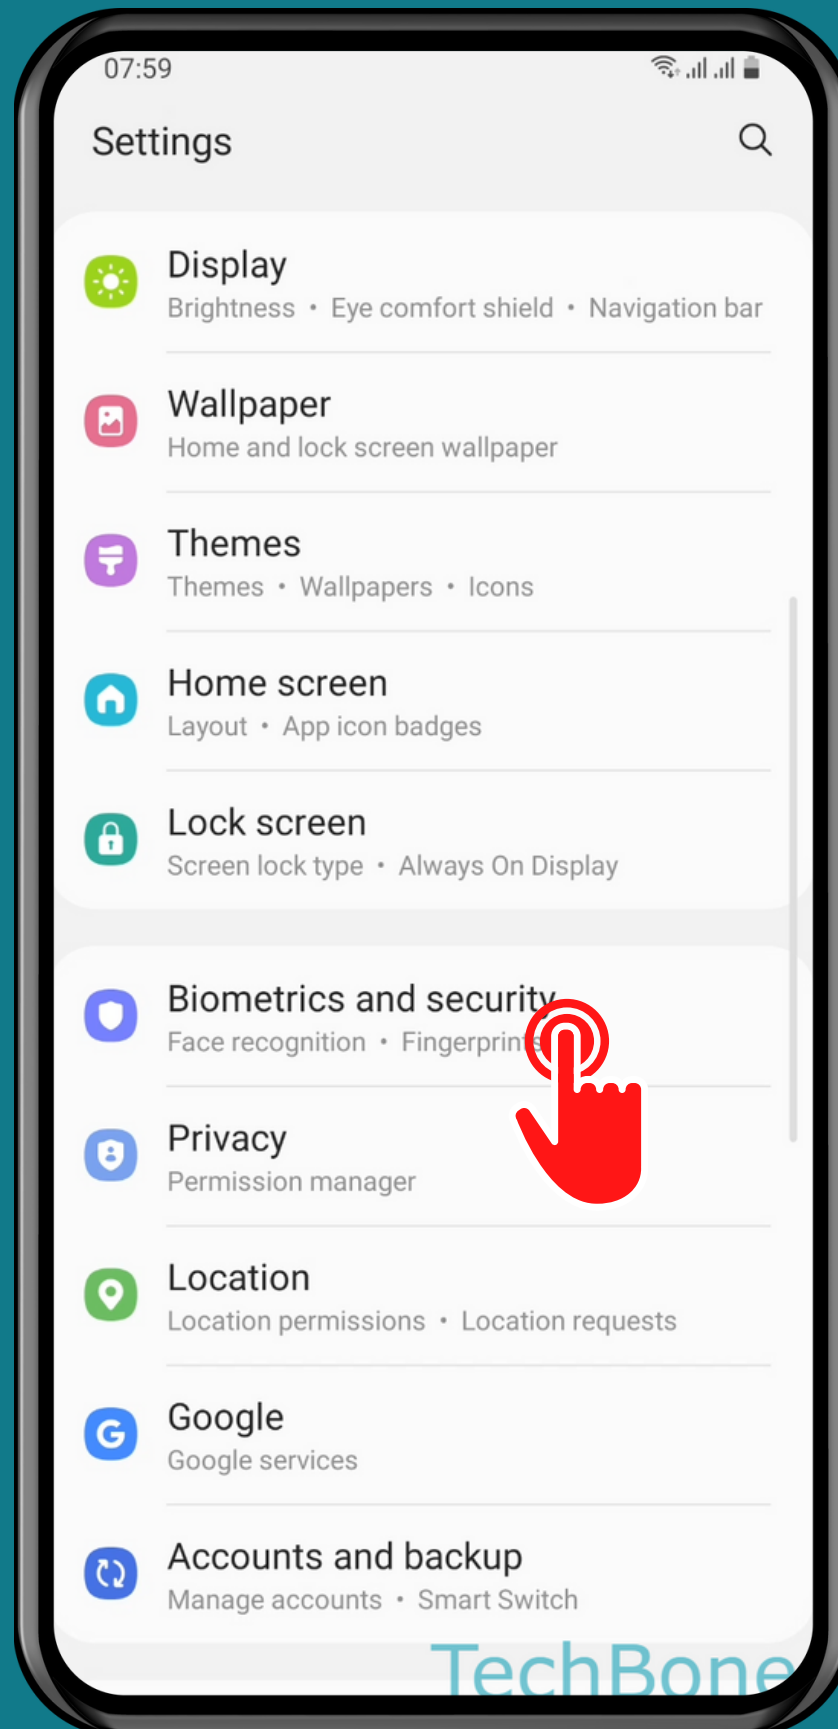

SAMSUNG

Android 11 - One UI 3

HOW TO TURN ON/OFF DEVICE ADMINISTRATORS

Tap on
Settings

Tap on Biometrics and security

TechBone

Tap on
Other security
settings

TechBone