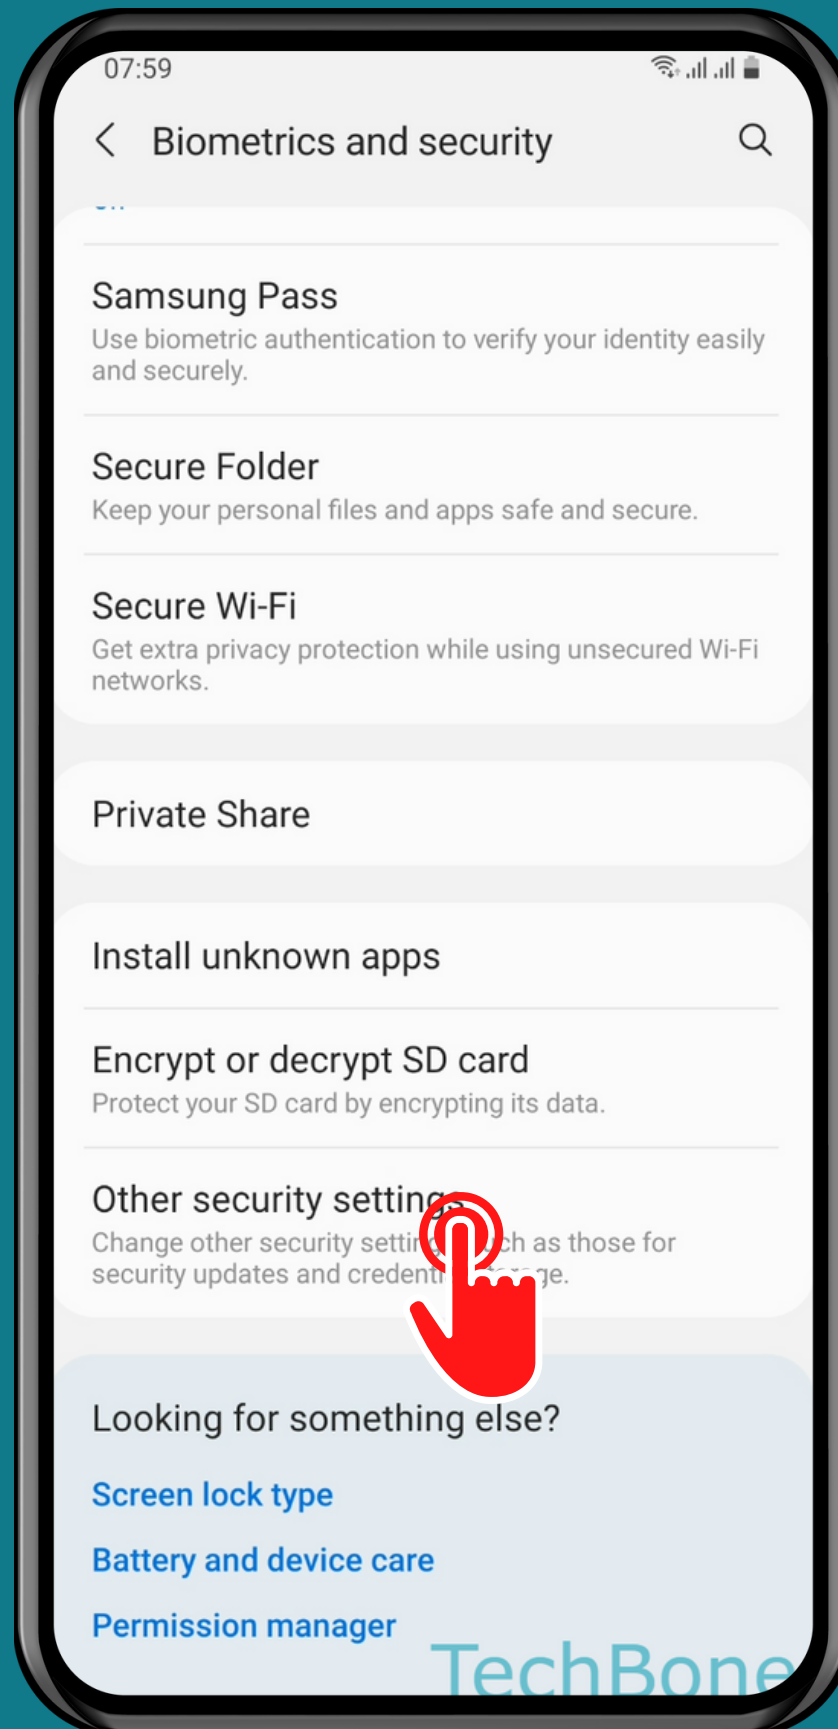

SAMSUNG

Android 11 - One UI 3

HOW TO TURN ON/OFF DEVICE ADMINISTRATORS

Tap on
Settings

Tap on Biometrics and security

TechBone

Tap on
Other security
settings

TechBone