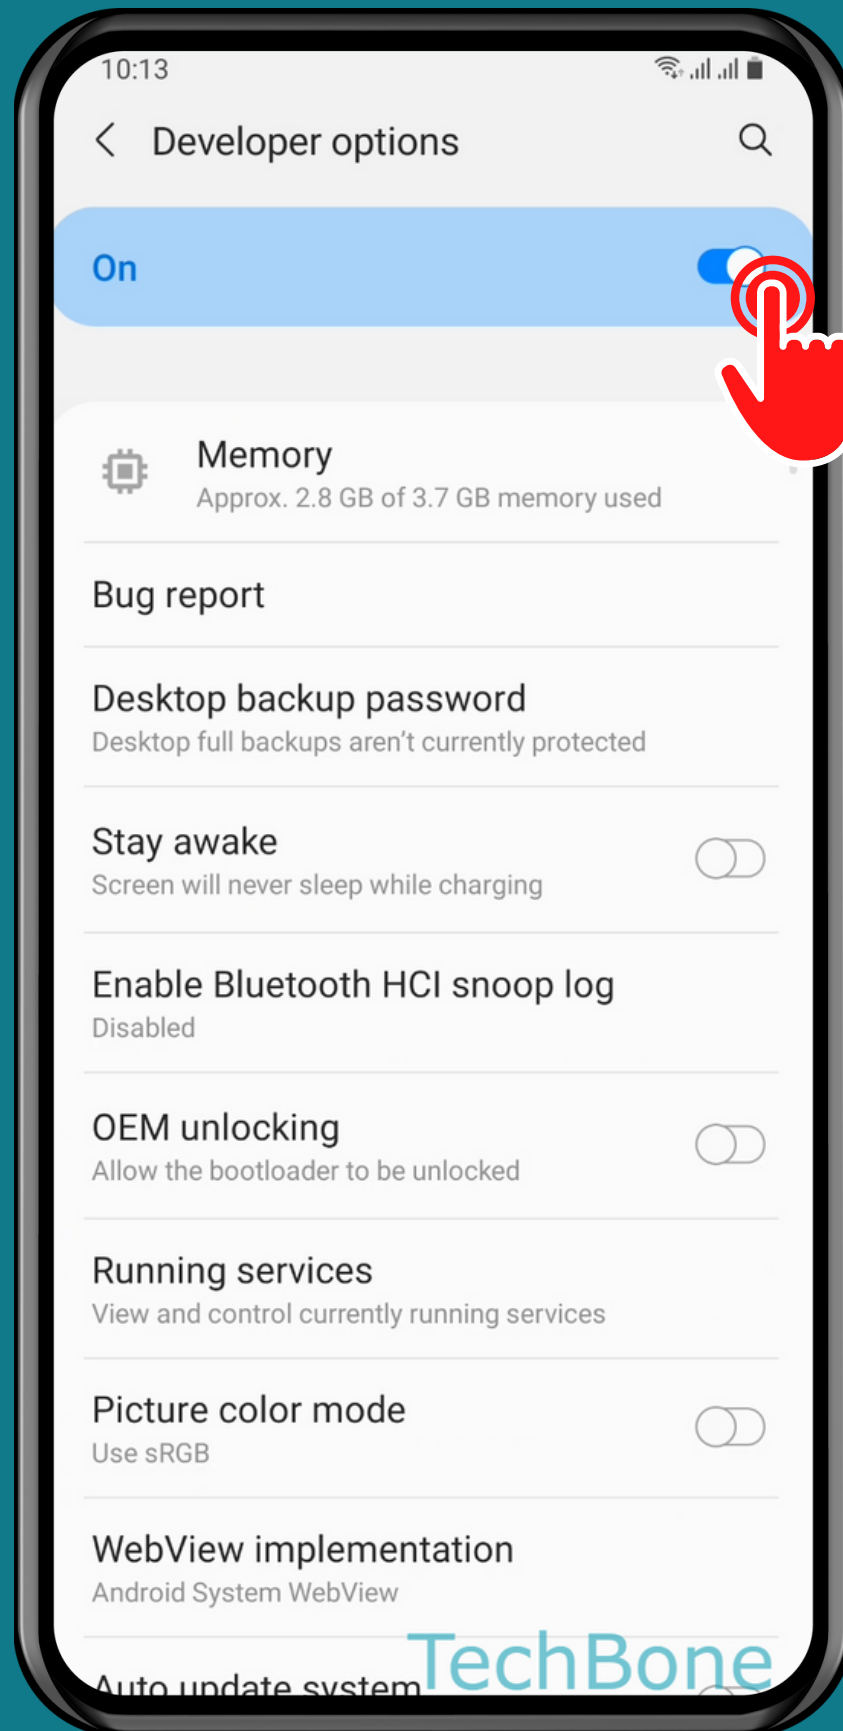

Turn Off Developer options