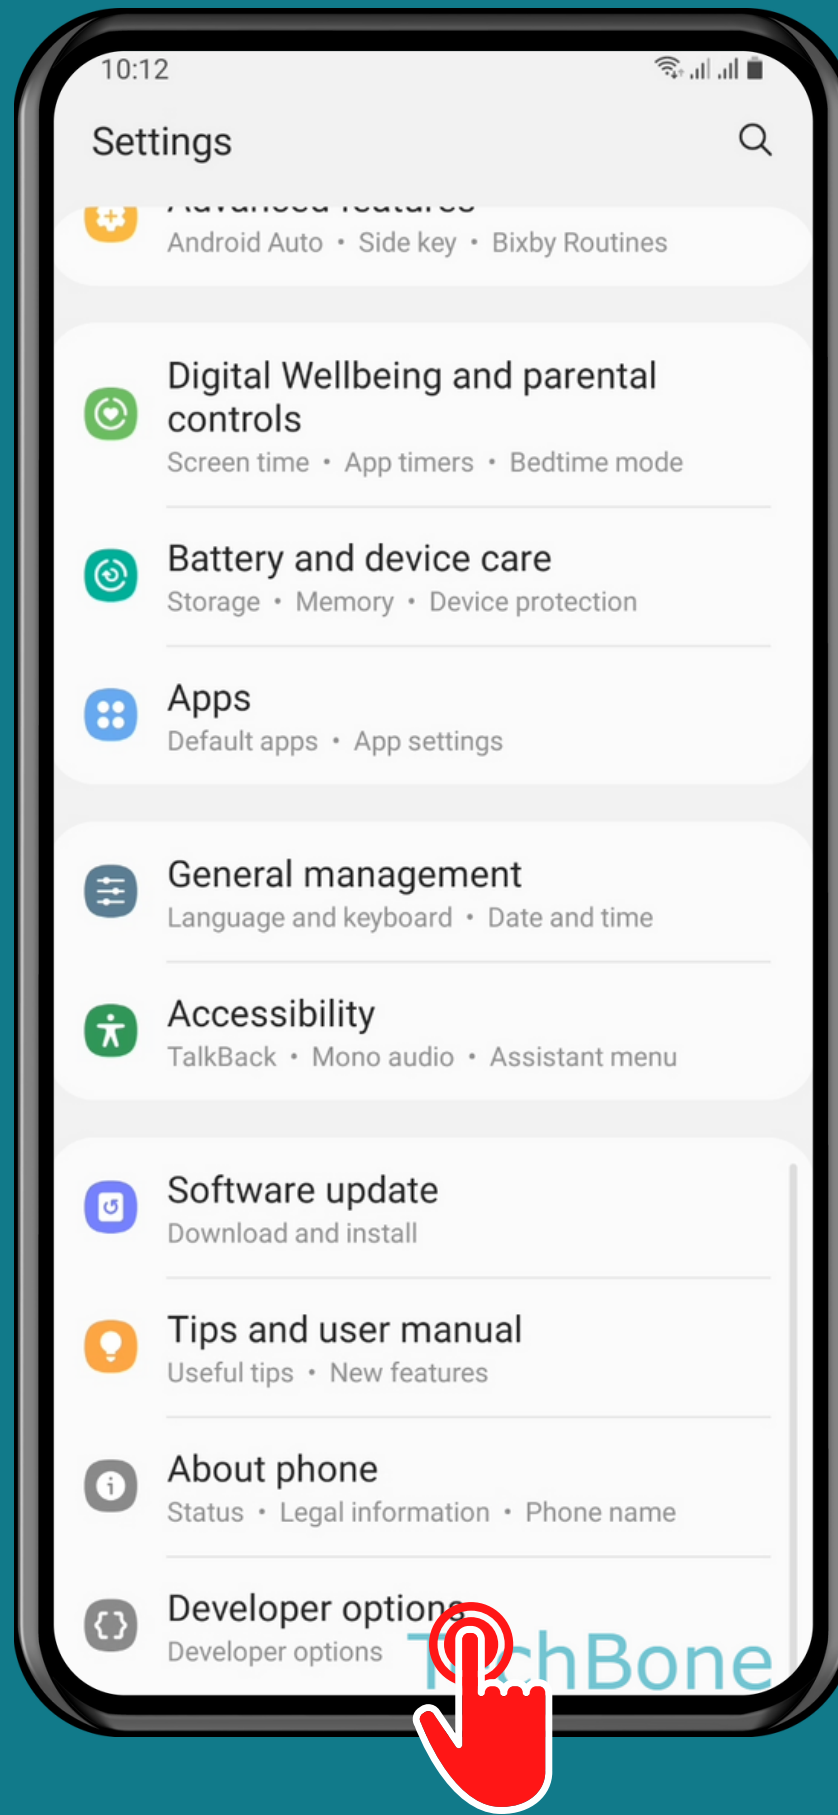

SAMSUNG

Android 11 - One UI 3

# Tap on Settings