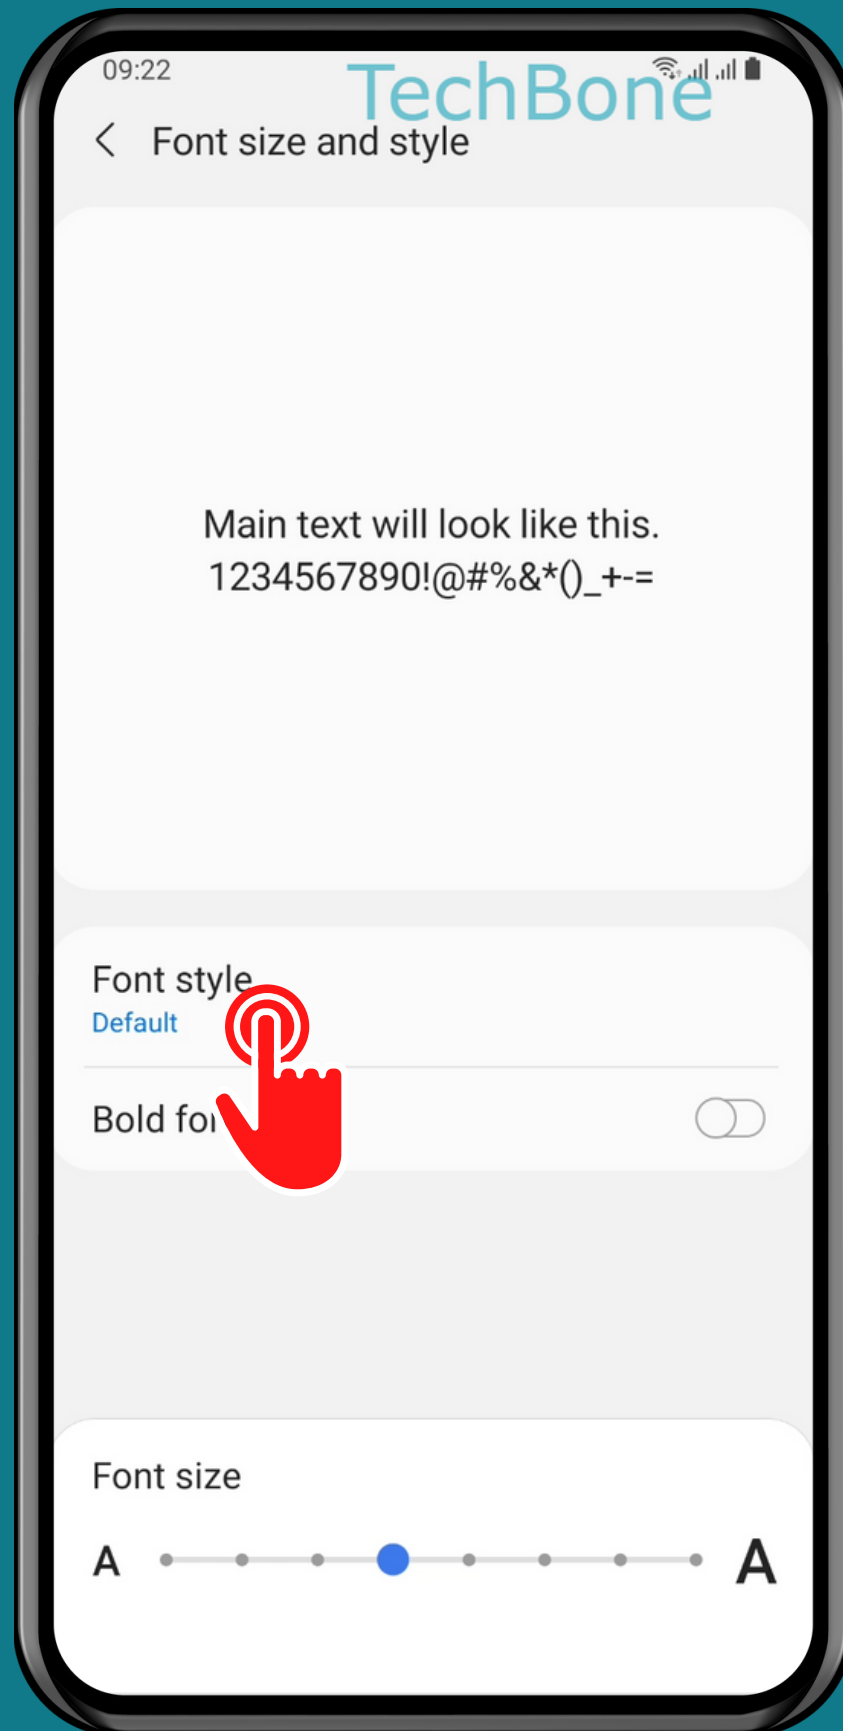

SAMSUNG

Android 11 - One UI 3

HOW TO DOWNLOAD FONT STYLE

Tap on
Settings

Tap on
Display

Tap on Font size and style

Tap on
Font style

Tap on
Download fonts

Tap on
Download

Tap on
Back

Set the Downloaded Font style

Done!