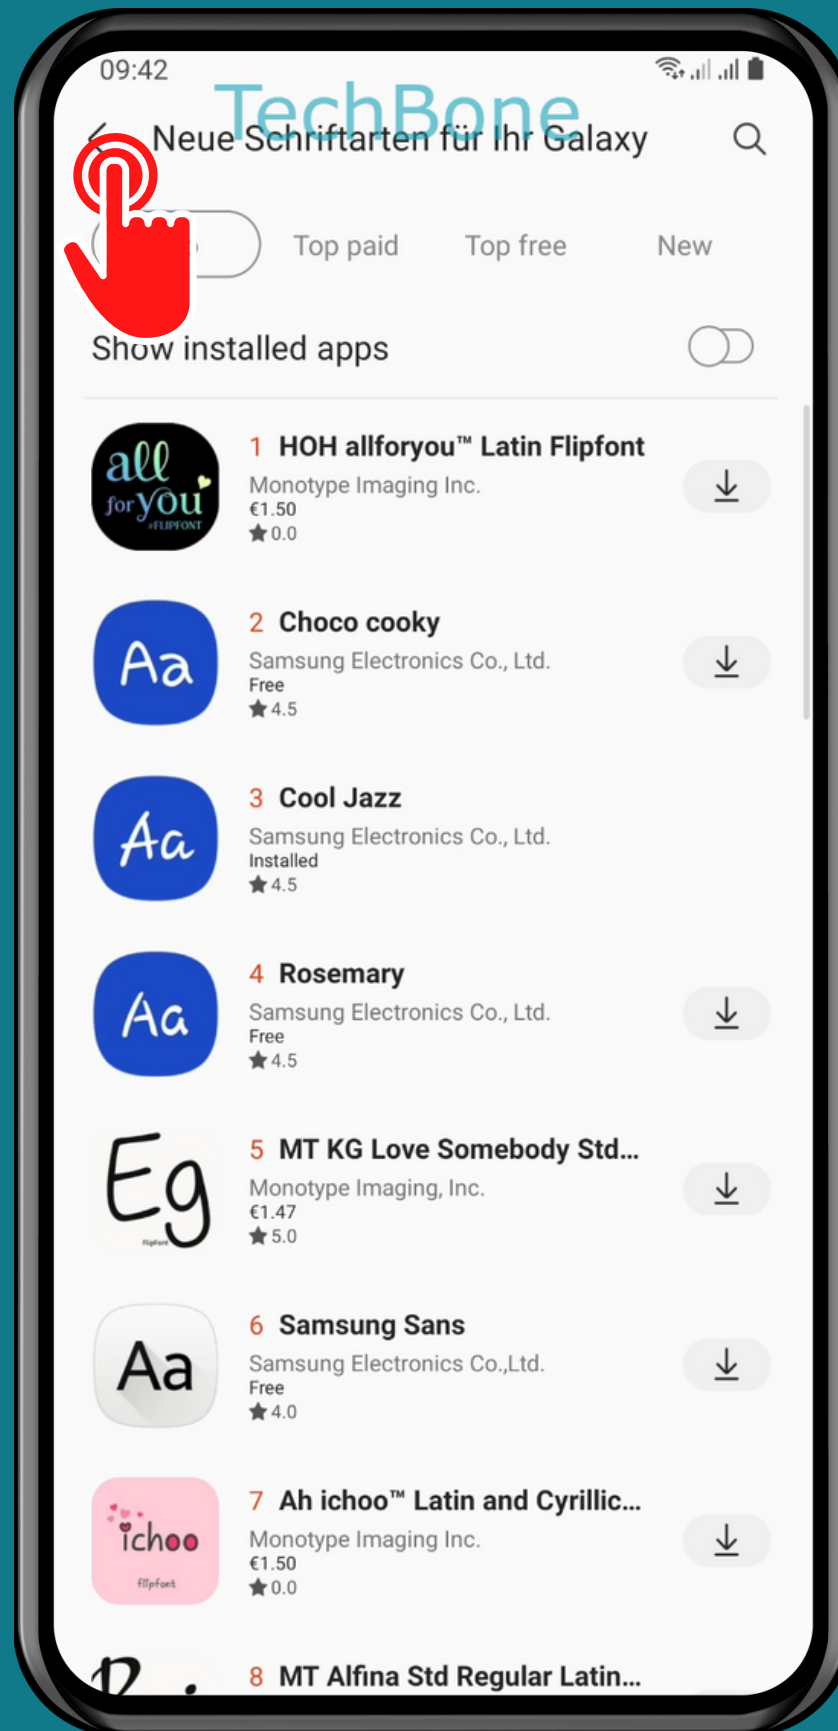

SAMSUNG

Android 11 - One UI 3

HOW TO DOWNLOAD FONT STYLE

Tap on
Settings

Tap on
Display

Tap on Font size and style

Tap on
Font style

Tap on
Download fonts

Tap on
Download

Tap on
Back

Set the Downloaded Font style

Done!