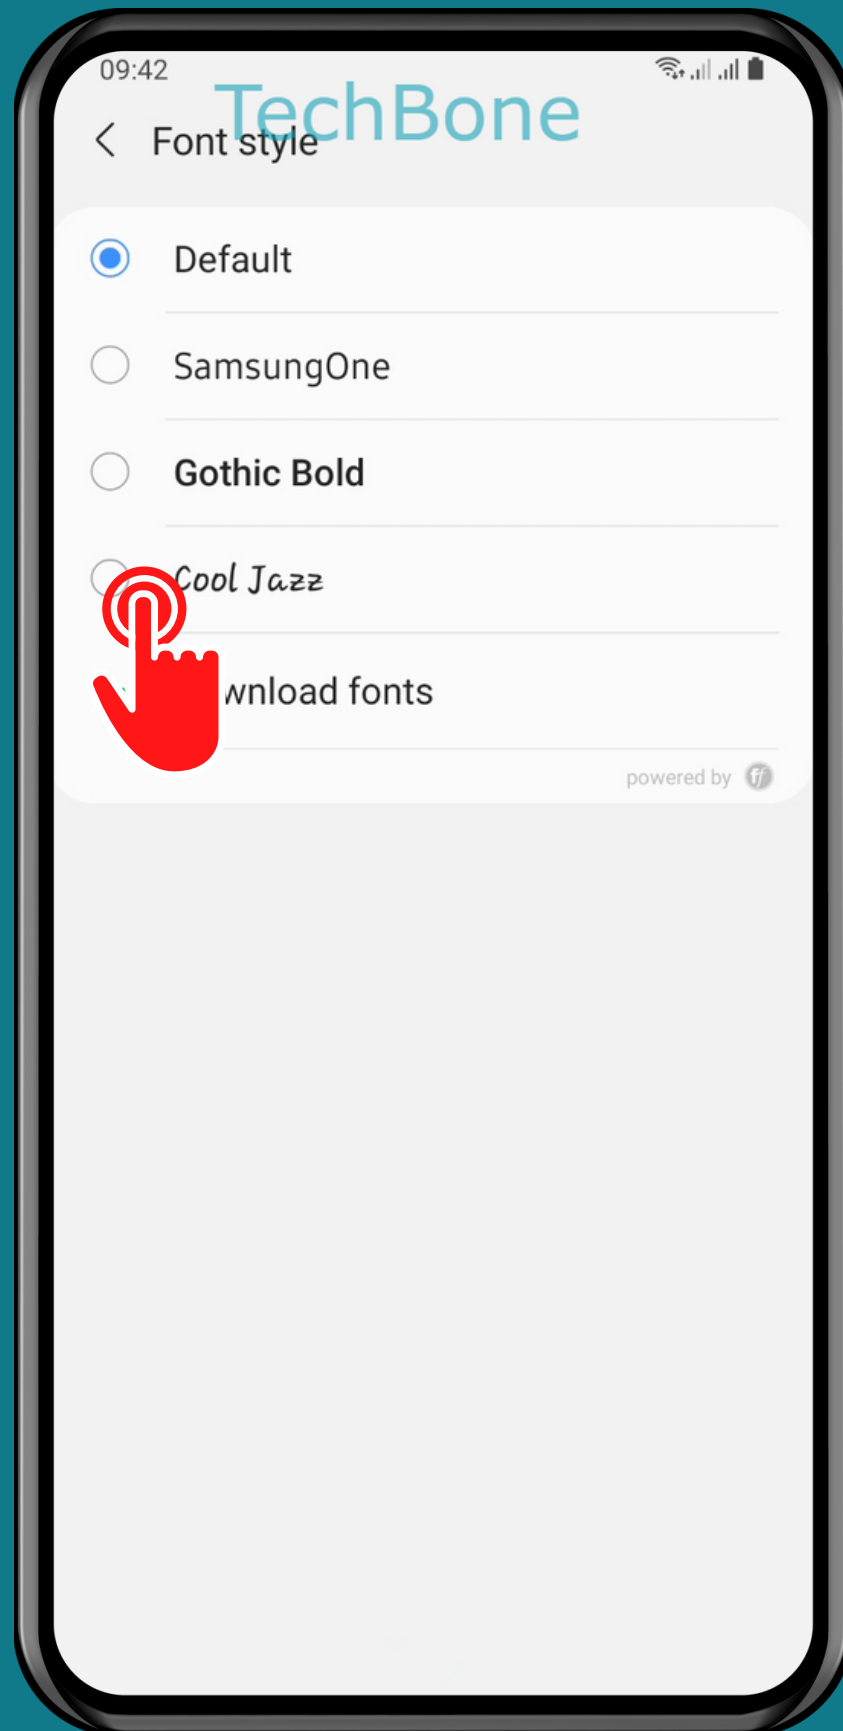

SAMSUNG

Android 11 - One UI 3

HOW TO DOWNLOAD FONT STYLE

Tap on
Settings

Tap on
Display

Tap on Font size and style

Tap on
Font style

Tap on
Download fonts

Tap on
Download

Tap on
Back

Set the Downloaded Font style

Done!