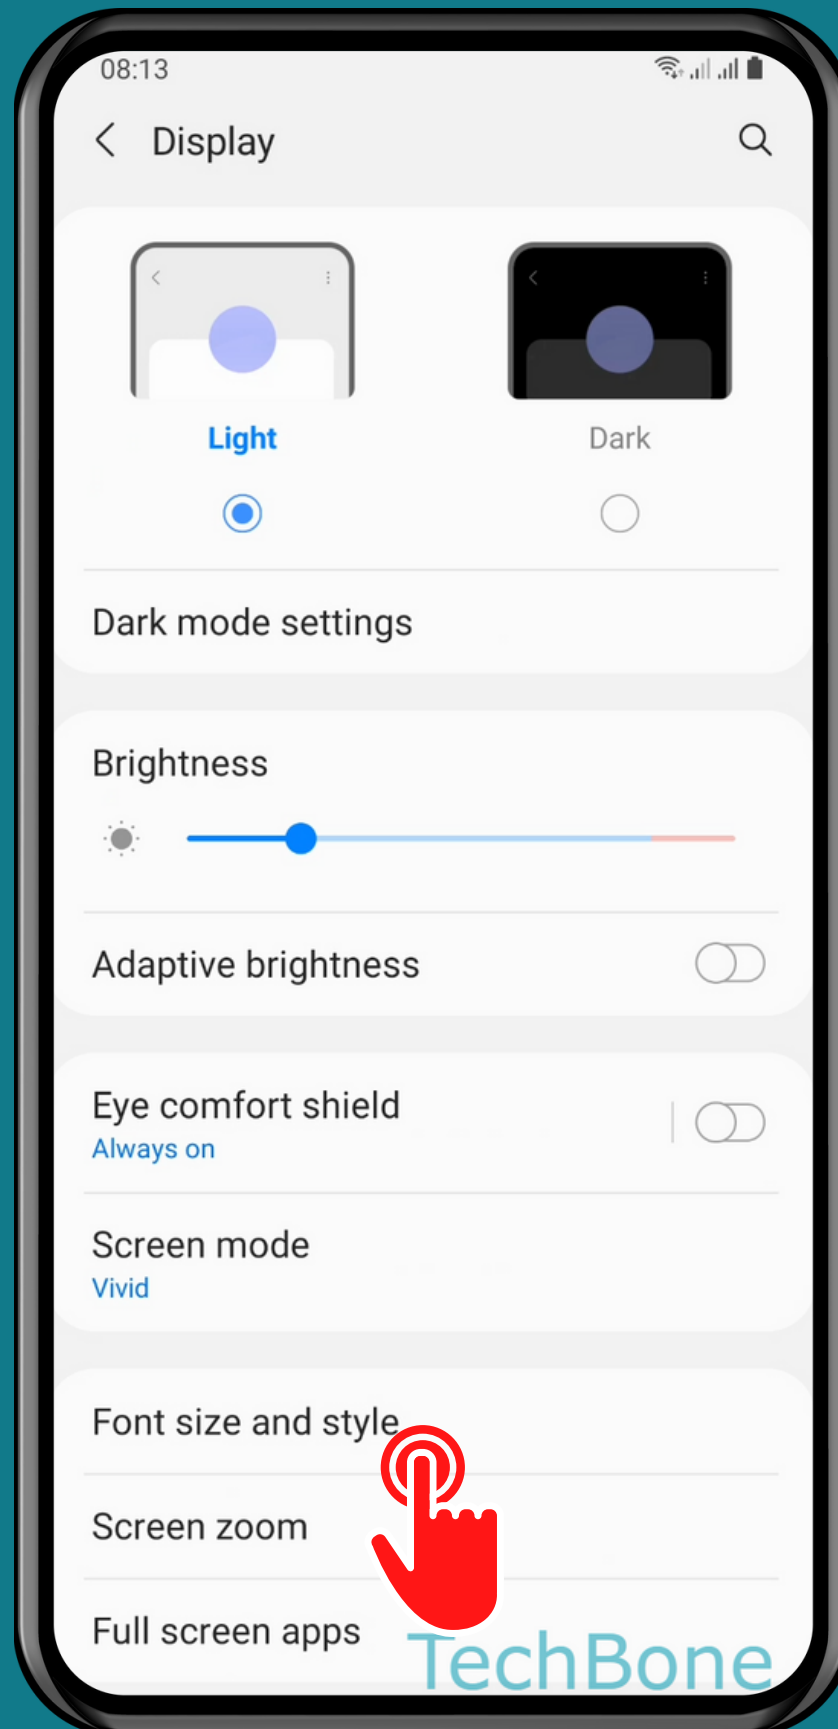

SAMSUNG

Android 11 - One UI 3

HOW TO DOWNLOAD FONT STYLE

Tap on
Settings

Tap on
Display

Tap on Font size and style

Tap on
Font style

Tap on
Download fonts

Tap on
Download

Tap on
Back

Set the Downloaded Font style

Done!