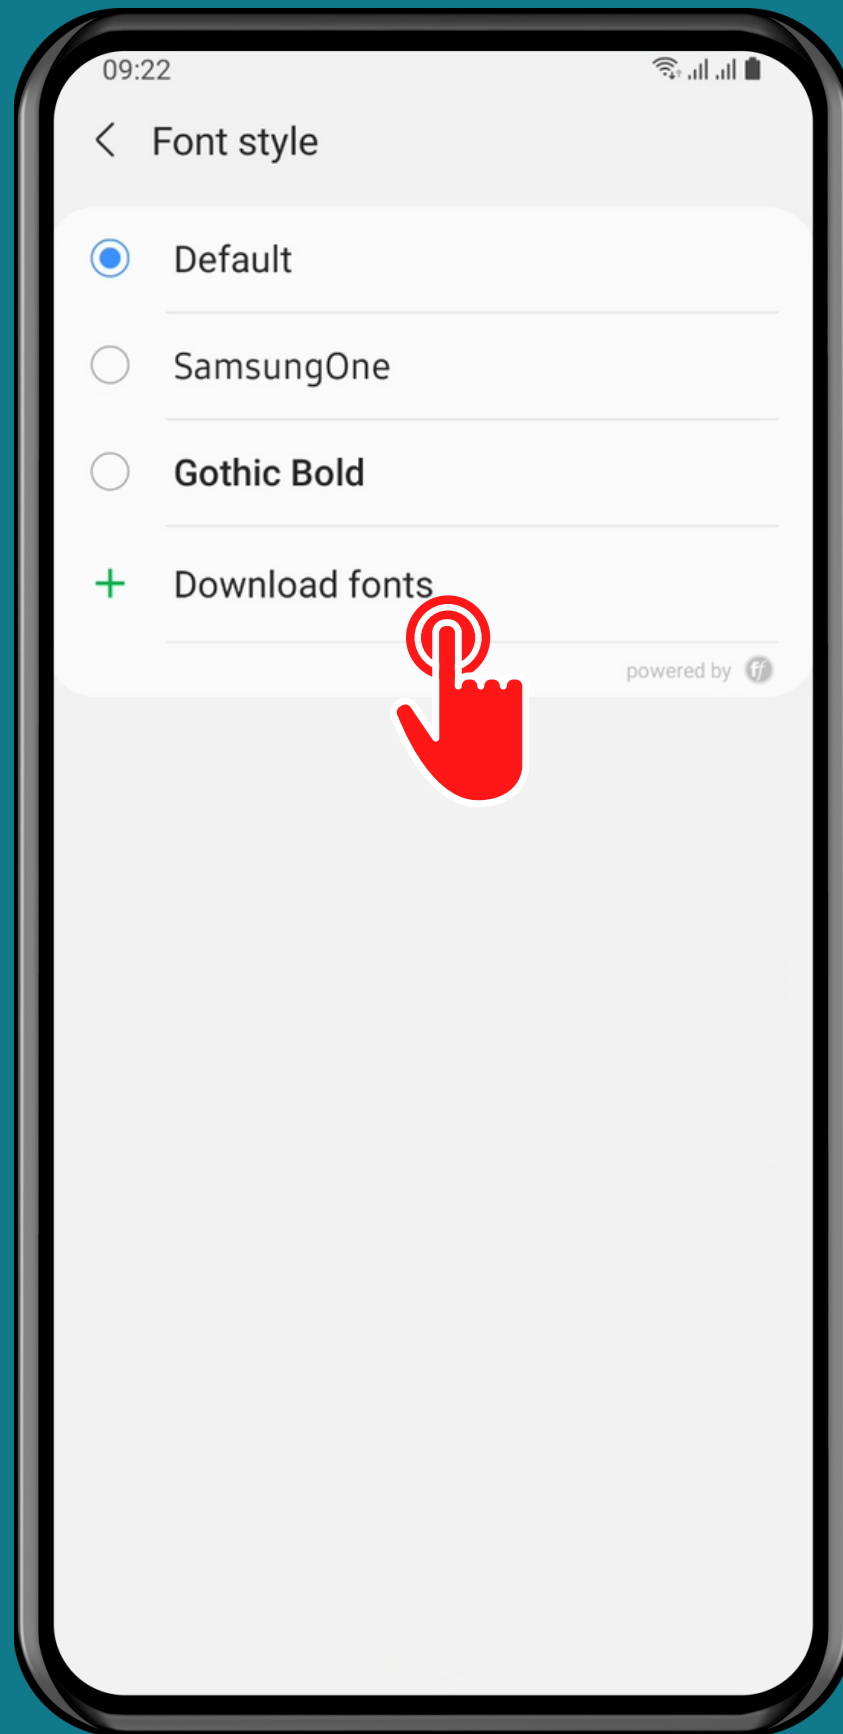

SAMSUNG

Android 11 - One UI 3

HOW TO DOWNLOAD FONT STYLE

Tap on
Settings

Tap on
Display

Tap on Font size and style

Tap on
Font style

Tap on
Download fonts