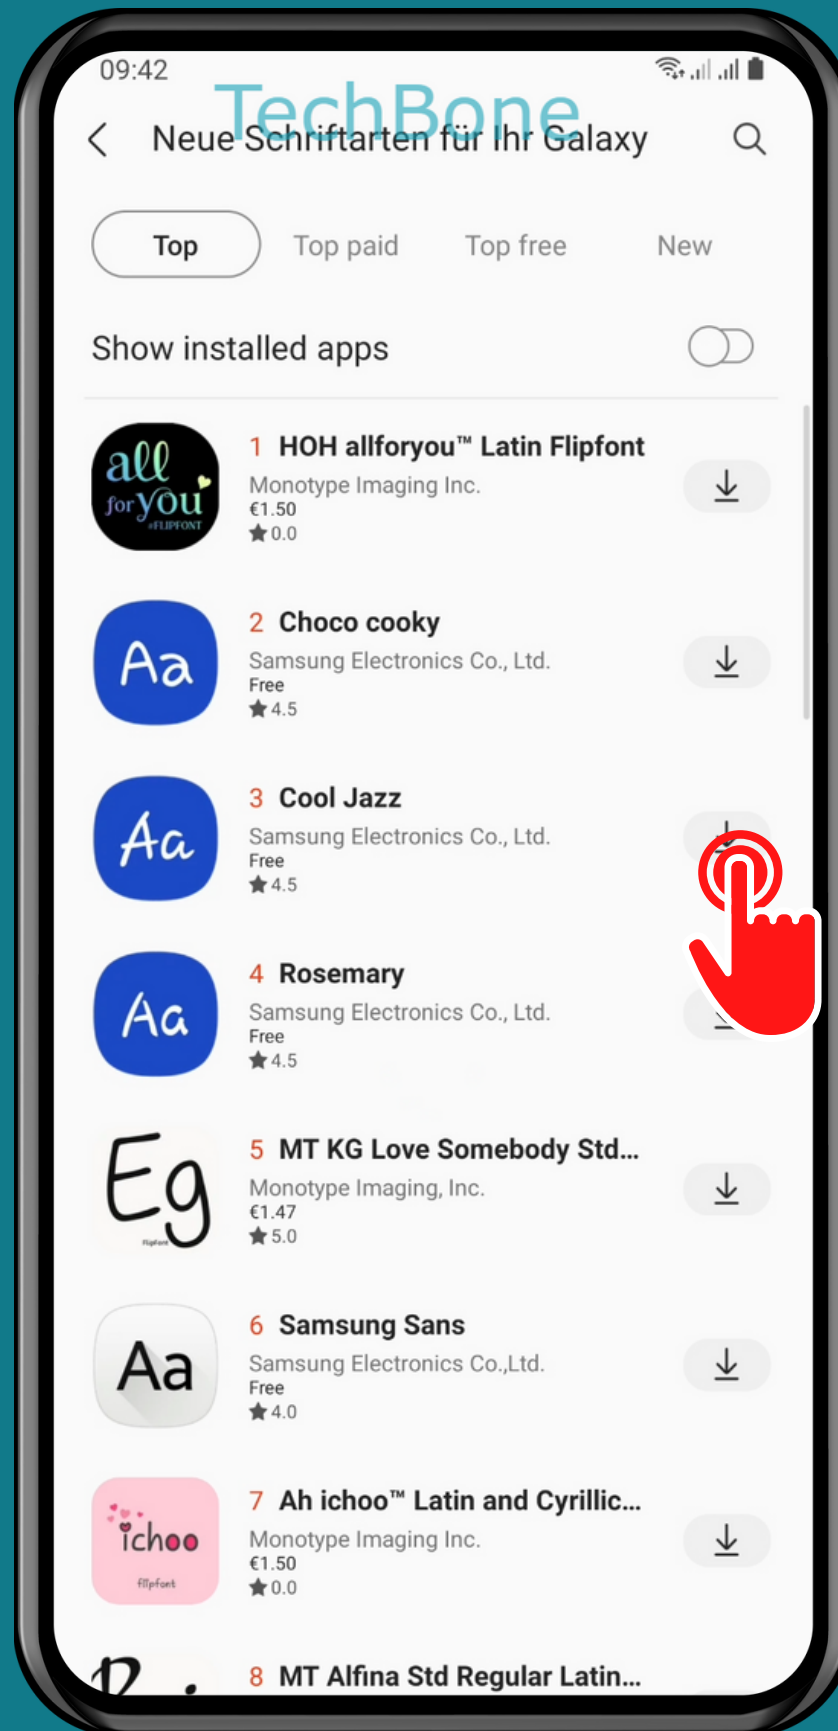

SAMSUNG

Android 11 - One UI 3

HOW TO DOWNLOAD FONT STYLE

Tap on
Settings

Tap on
Display

Tap on Font size and style

Tap on
Font style

Tap on
Download fonts

Tap on
Download

Tap on
Back

Set the Downloaded Font style

Done!