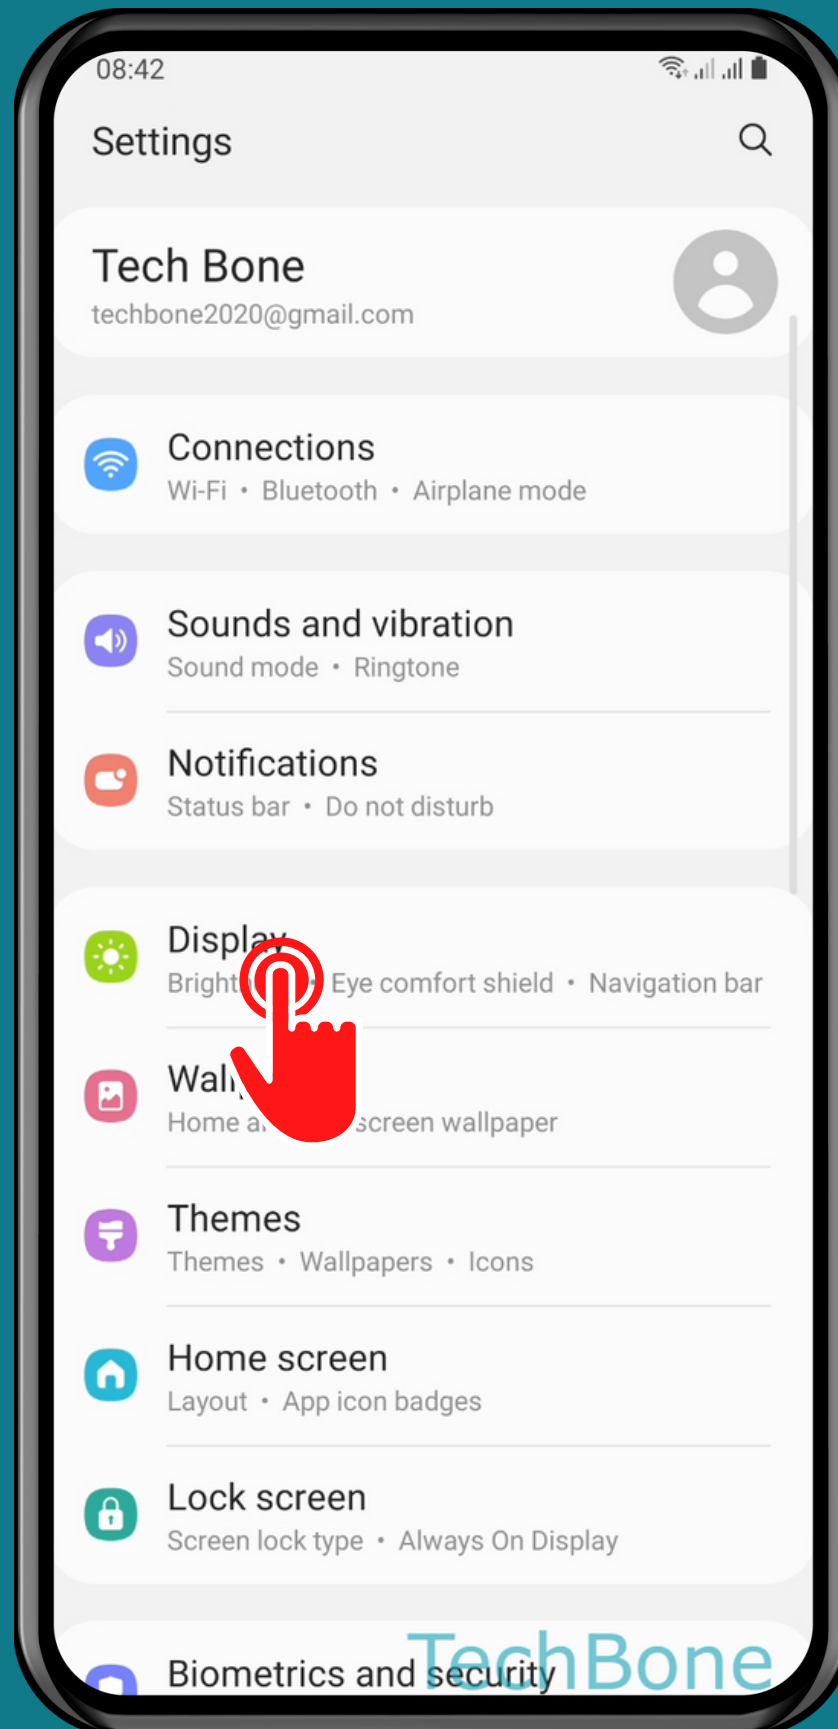

SAMSUNG

Android 11 - One UI 3

HOW TO DOWNLOAD FONT STYLE

Tap on
Settings

Tap on
Display

Tap on Font size and style

Tap on
Font style

Tap on
Download fonts

Tap on
Download

Tap on
Back

Set the Downloaded Font style

Done!