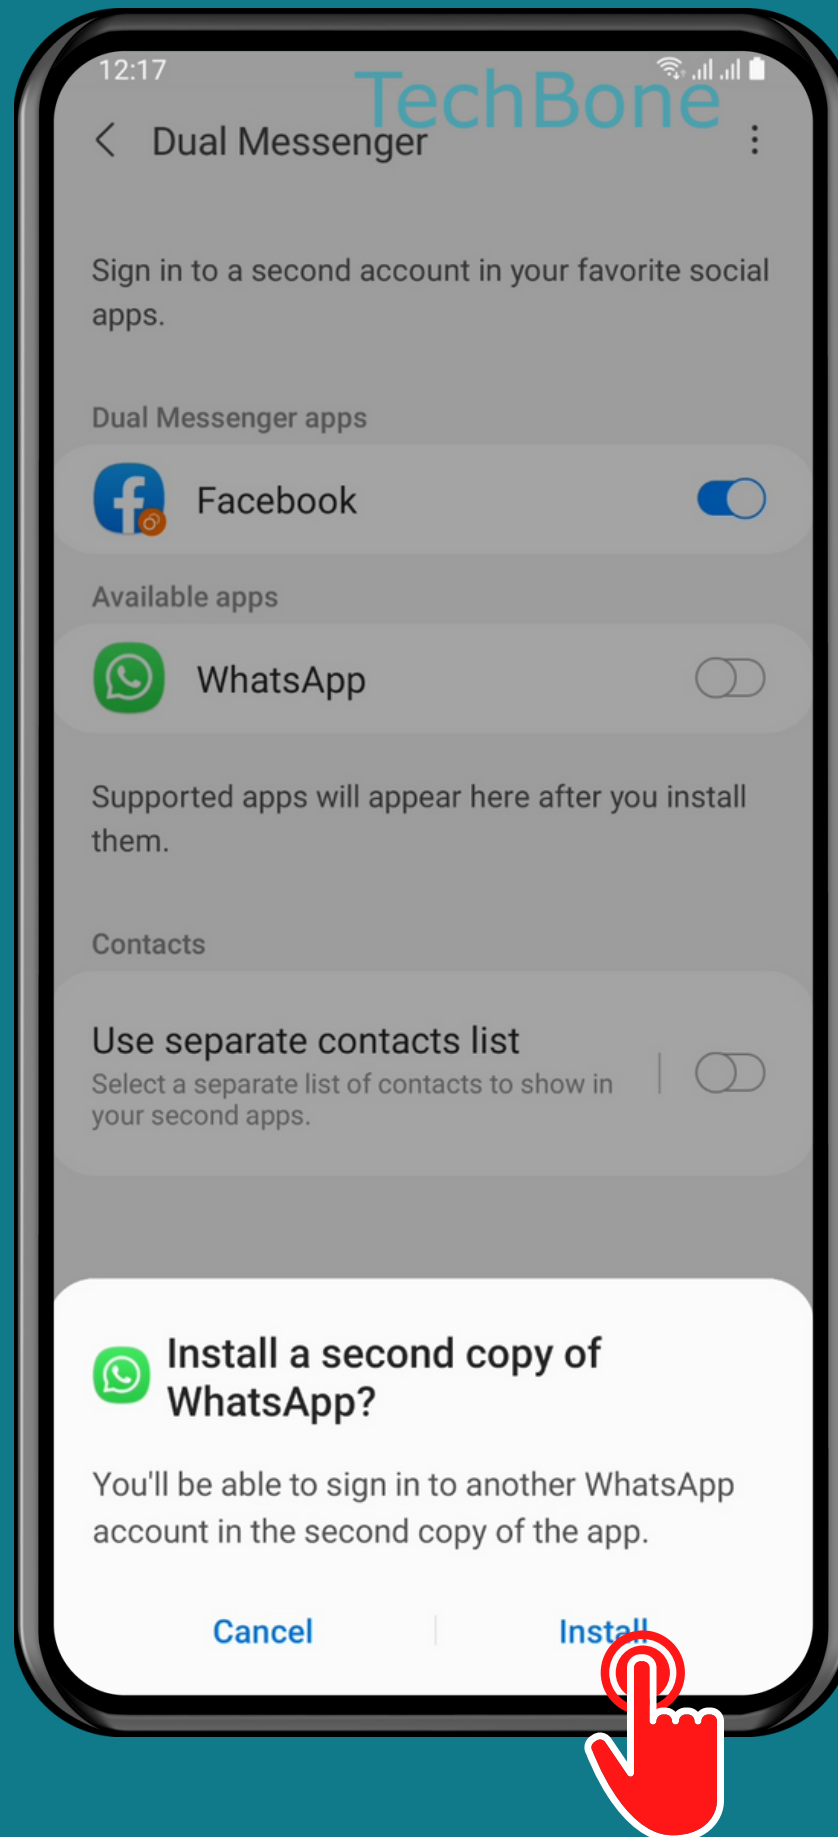

SAMSUNG

Android 11 - One UI 3

HOW TO INSTALL DUAL MESSENGER APPS

Tap on
Settings

Tap on Advanced features

Tap on Dual Messenger

Turn On/Off an Available app

Tap on
Install