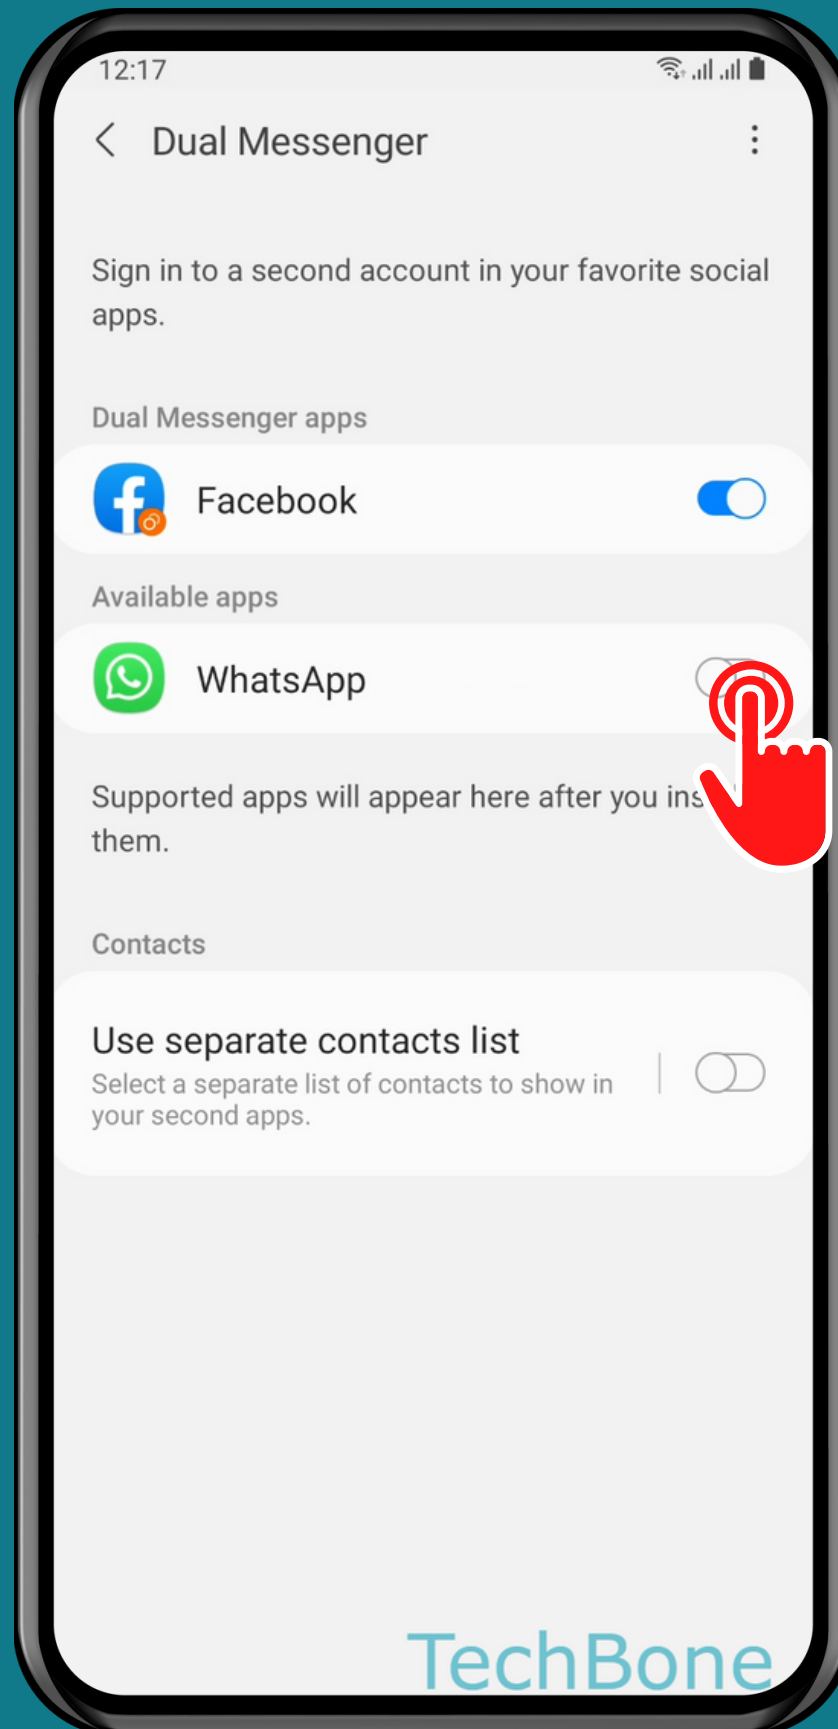

SAMSUNG

Android 11 - One UI 3

HOW TO INSTALL DUAL MESSENGER APPS

Tap on
Settings

Tap on Advanced features

Tap on Dual Messenger

Turn On/Off an Available app

Tap on
Install