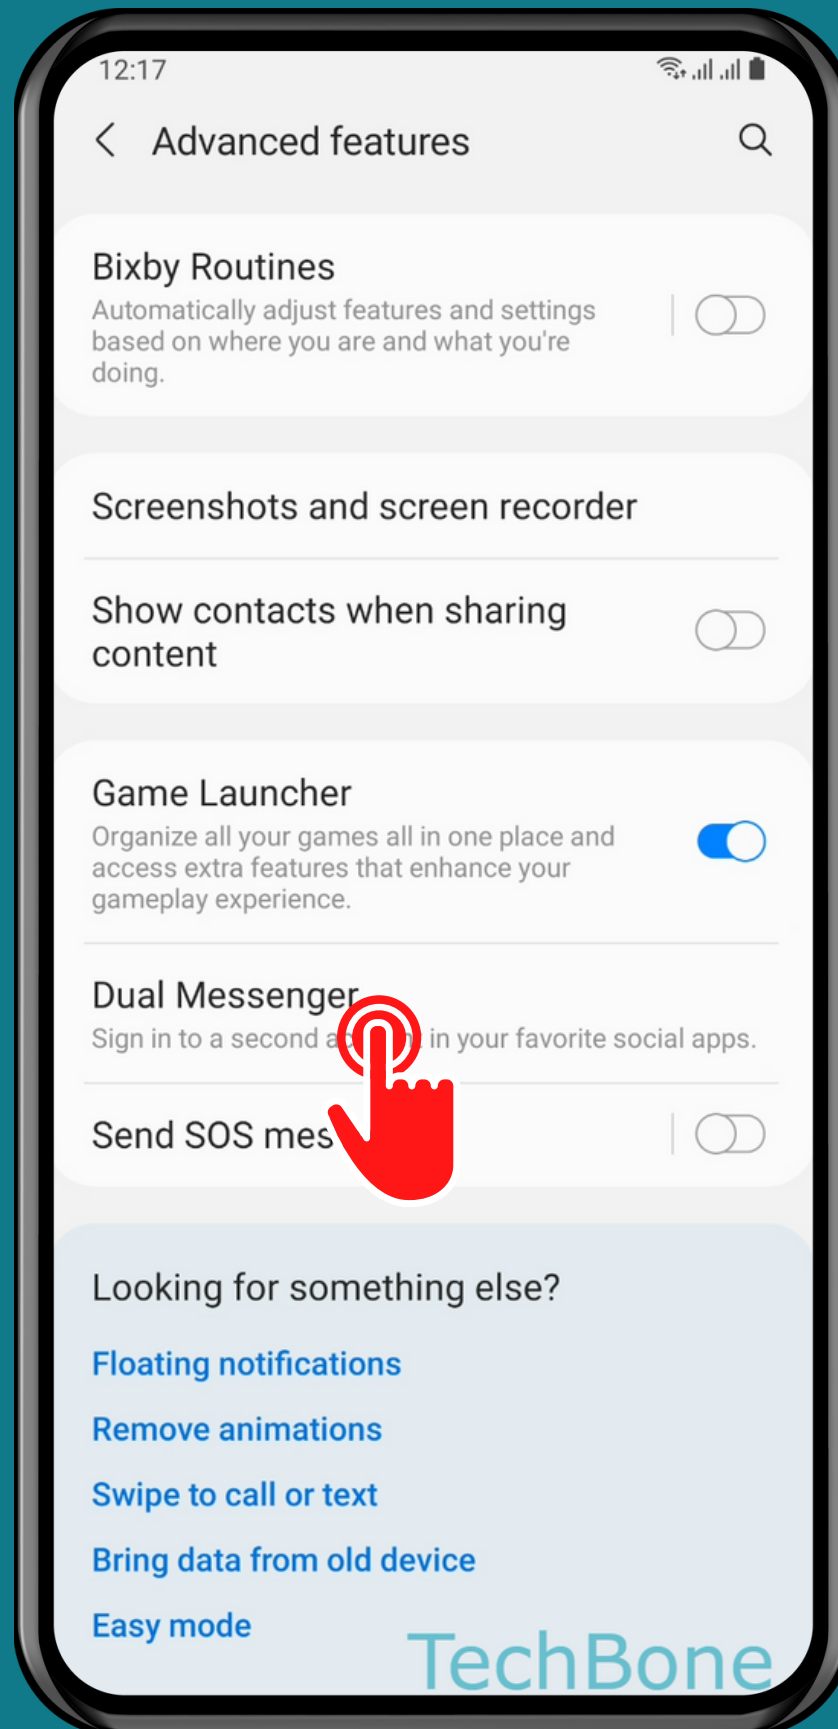

SAMSUNG

Android 11 - One UI 3

HOW TO INSTALL DUAL MESSENGER APPS

Tap on
Settings

Tap on Advanced features

Tap on Dual Messenger

Turn On/Off an Available app

Tap on
Install