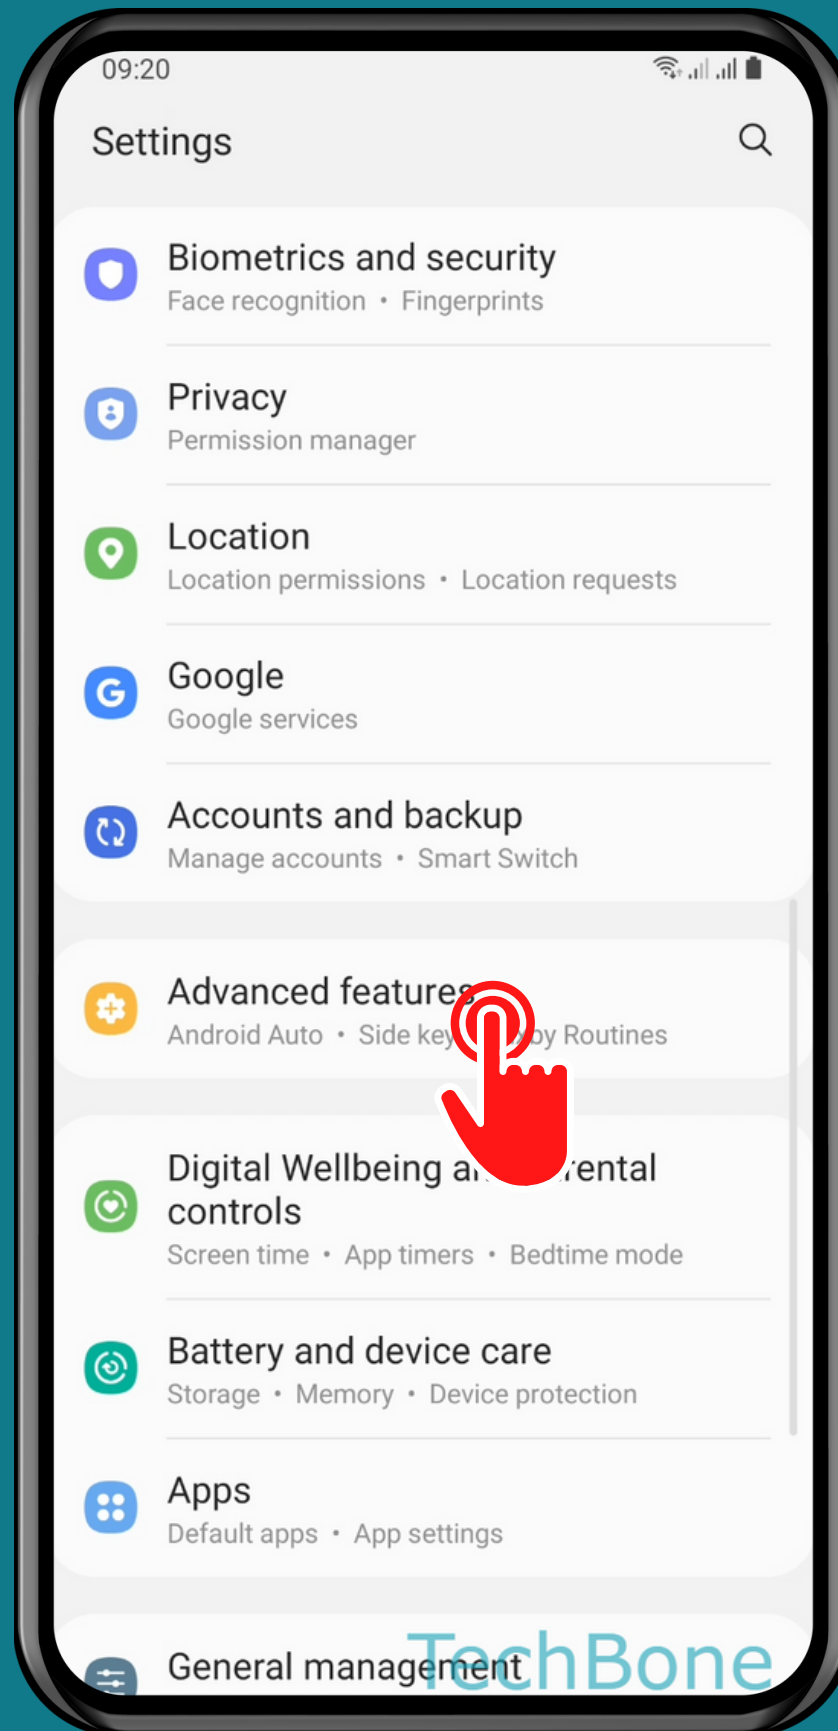

SAMSUNG

Android 11 - One UI 3

HOW TO INSTALL DUAL MESSENGER APPS

Tap on
Settings

Tap on Advanced features

Tap on Dual Messenger

Turn On/Off an Available app

Tap on
Install