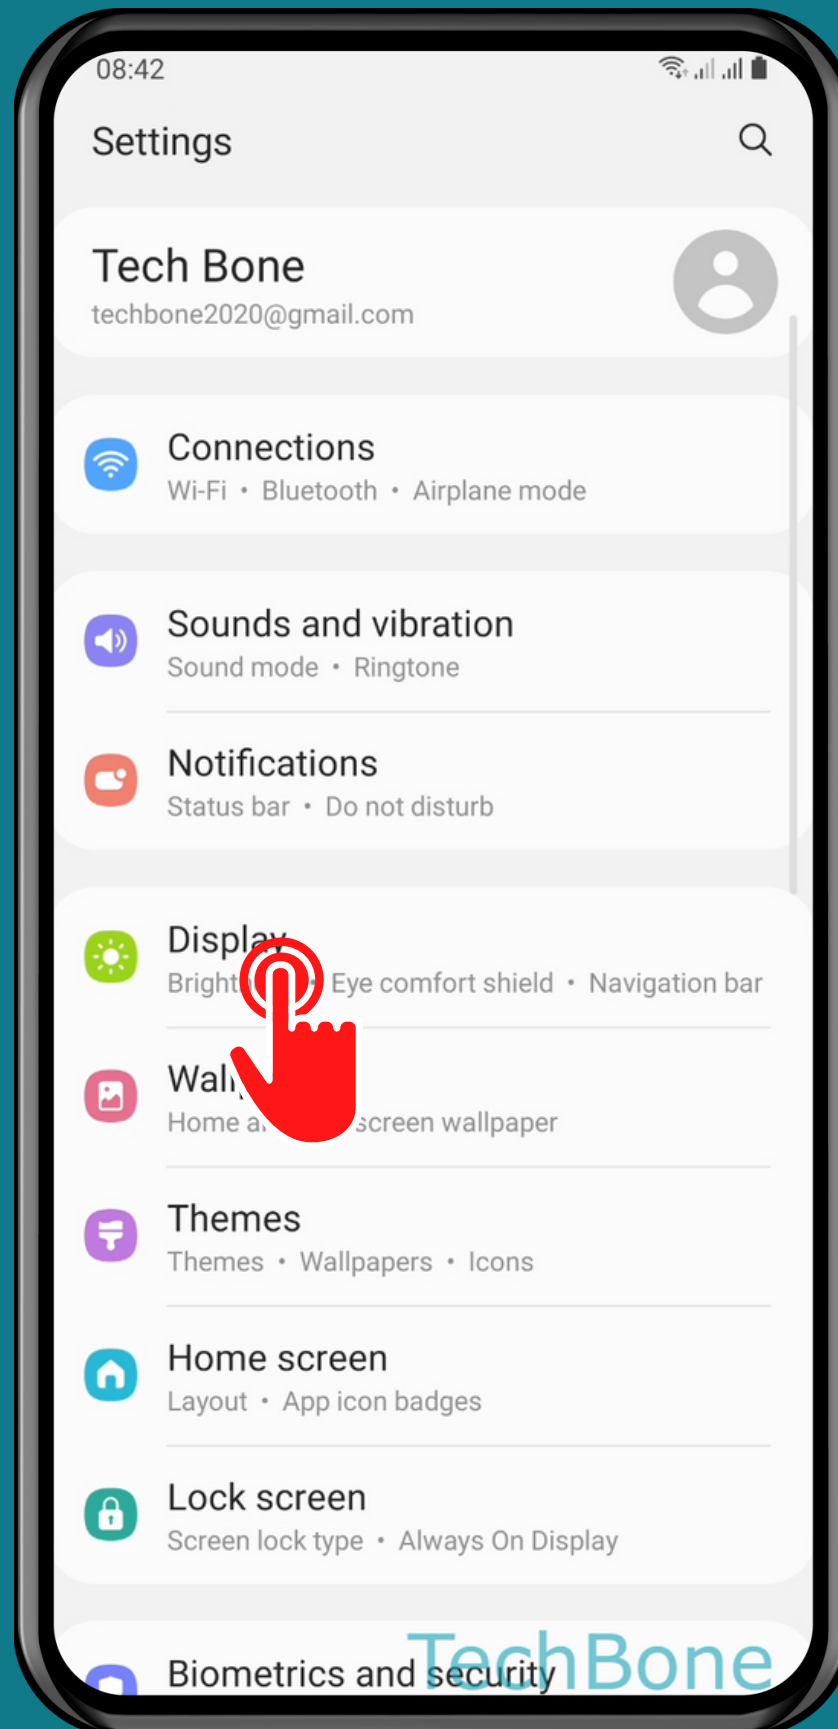

SAMSUNG

Android 11 - One UI 3

HOW TO TURN ON/OFF EASY MODE

Tap on
Settings

Tap on
Display

Tap on Easy mode

Turn On/Off Easy mode

Done!