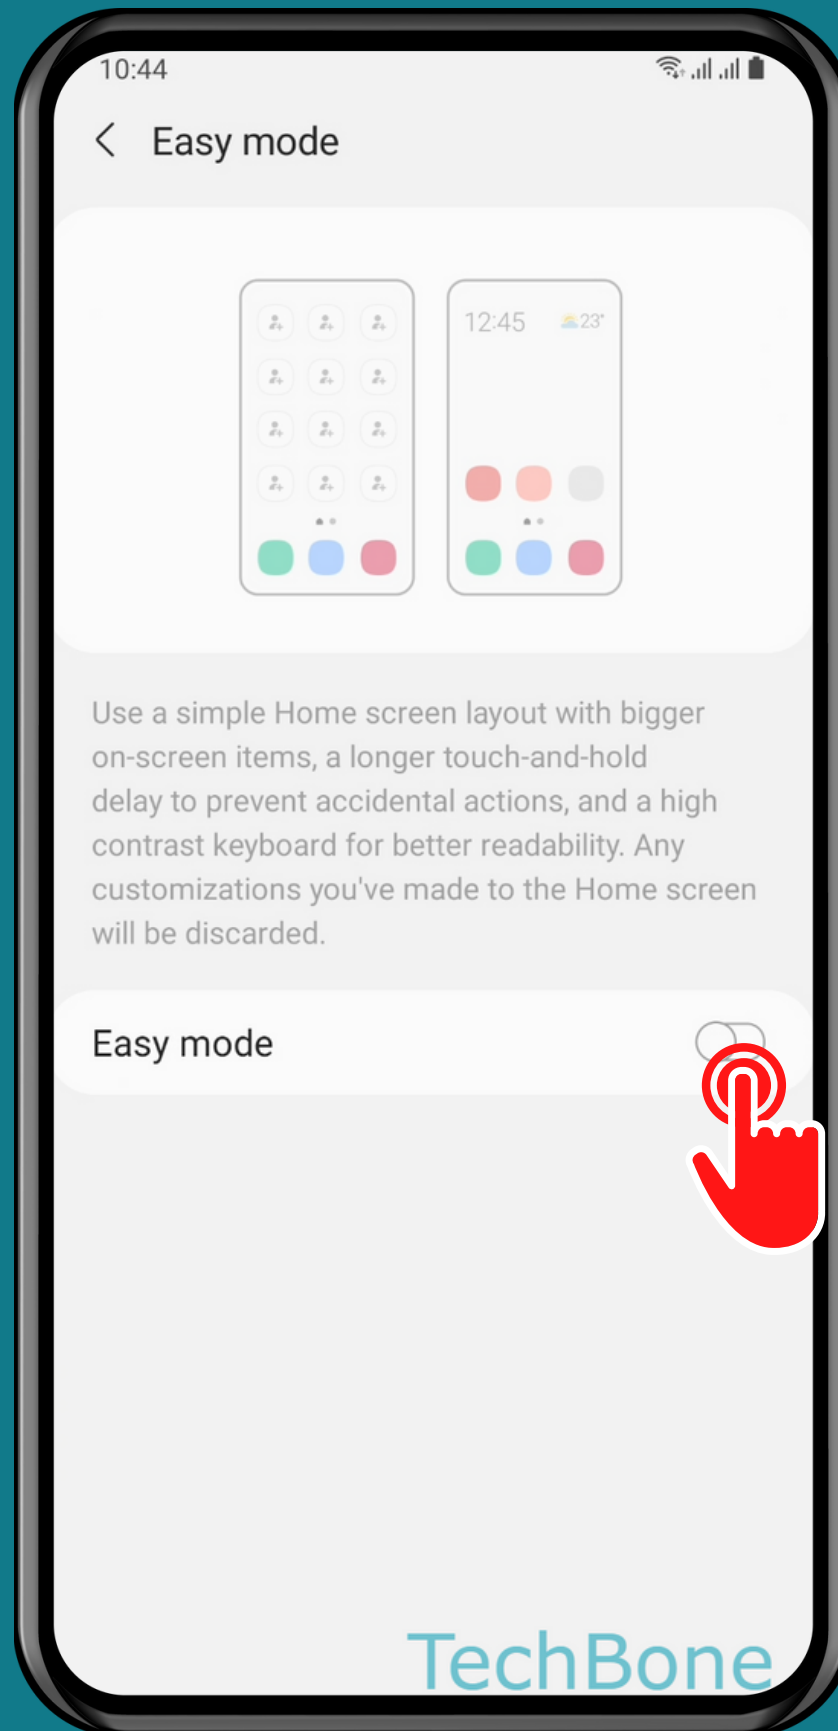

SAMSUNG

Android 11 - One UI 3

HOW TO TURN ON/OFF EASY MODE

Tap on
Settings

Tap on
Display

Tap on Easy mode

Turn On/Off Easy mode

Done!