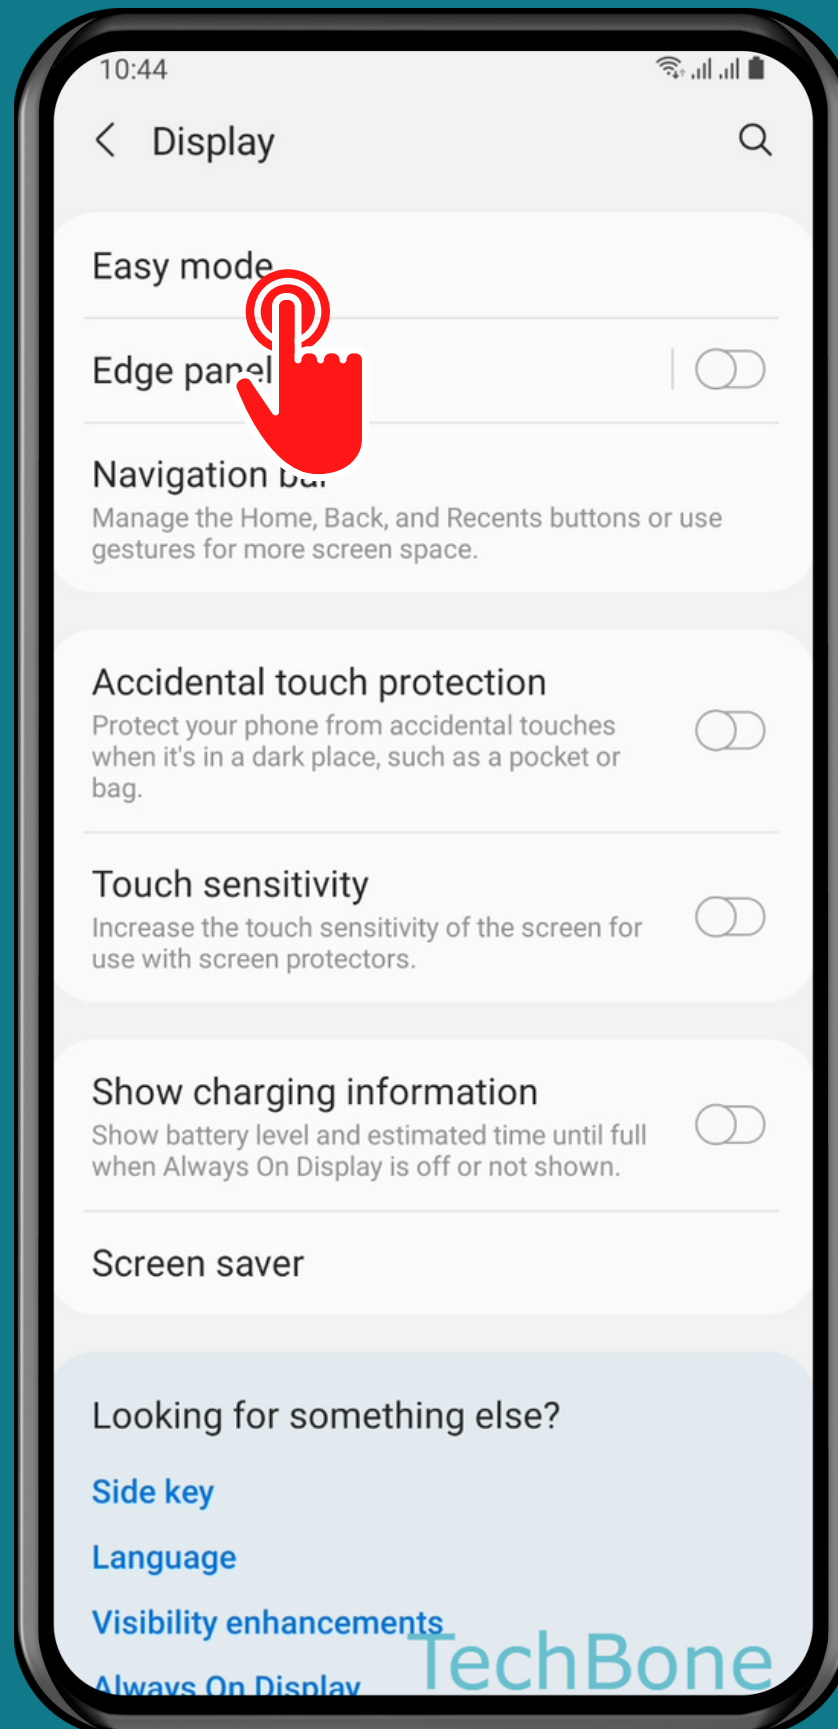

SAMSUNG

Android 11 - One UI 3

HOW TO TURN ON/OFF EASY MODE

Tap on
Settings

Tap on
Display

Tap on Easy mode

Turn On/Off Easy mode

Done!