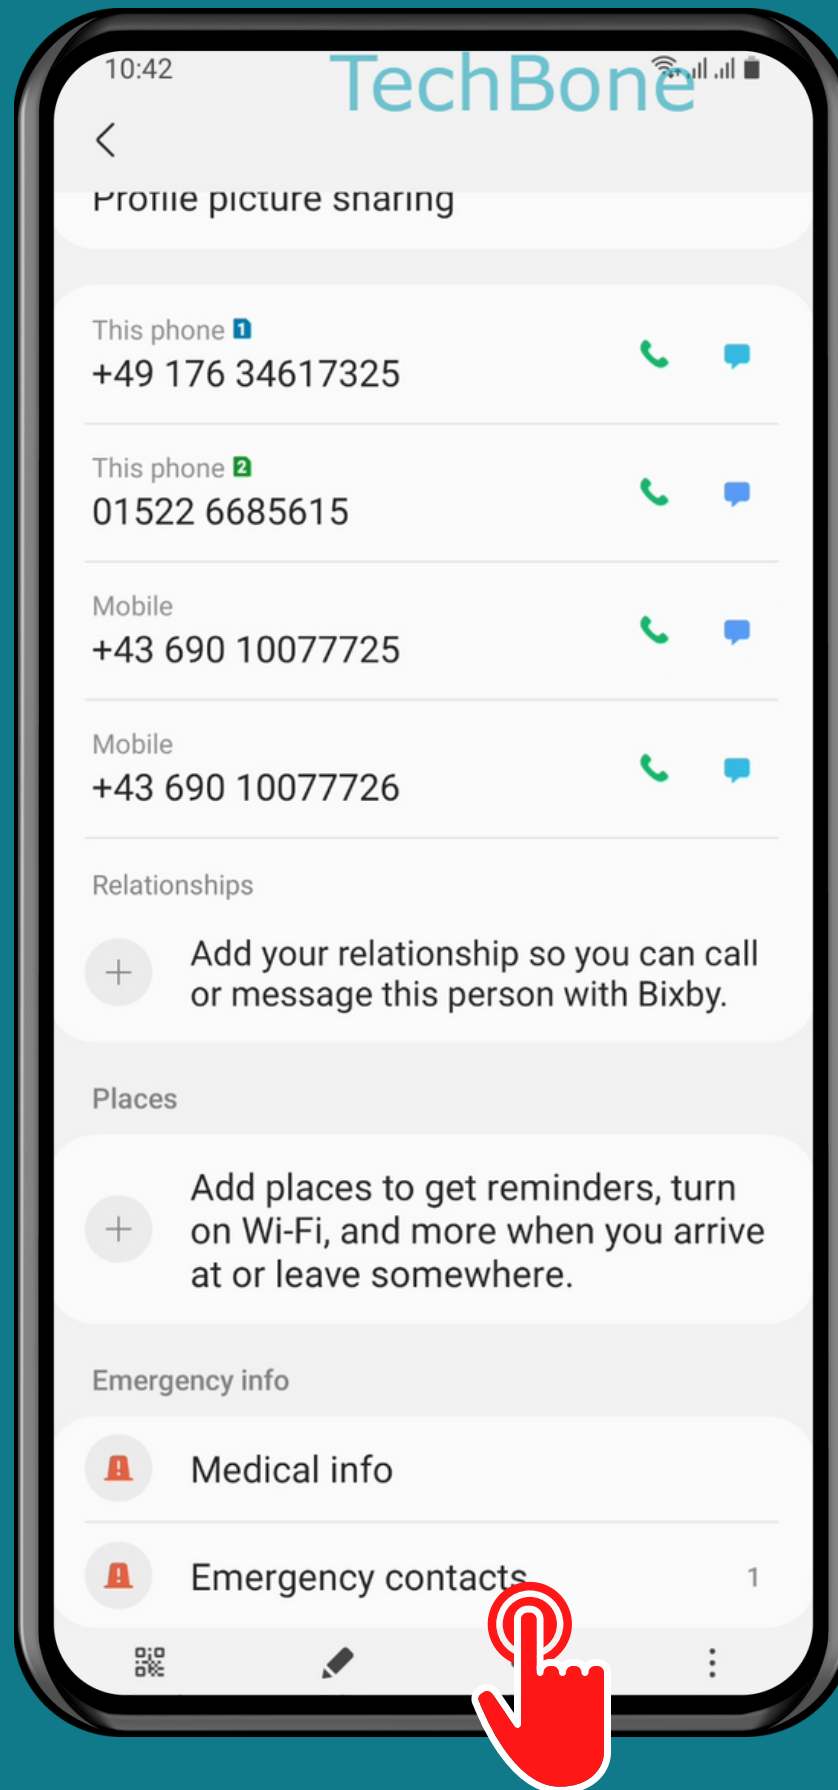

# SAMSUNG

Contacts - Android 11 - One UI 3

# HOW TO ADD EMERGENCY CONTACTS

# Tap on Contacts

Tap on  
Profile