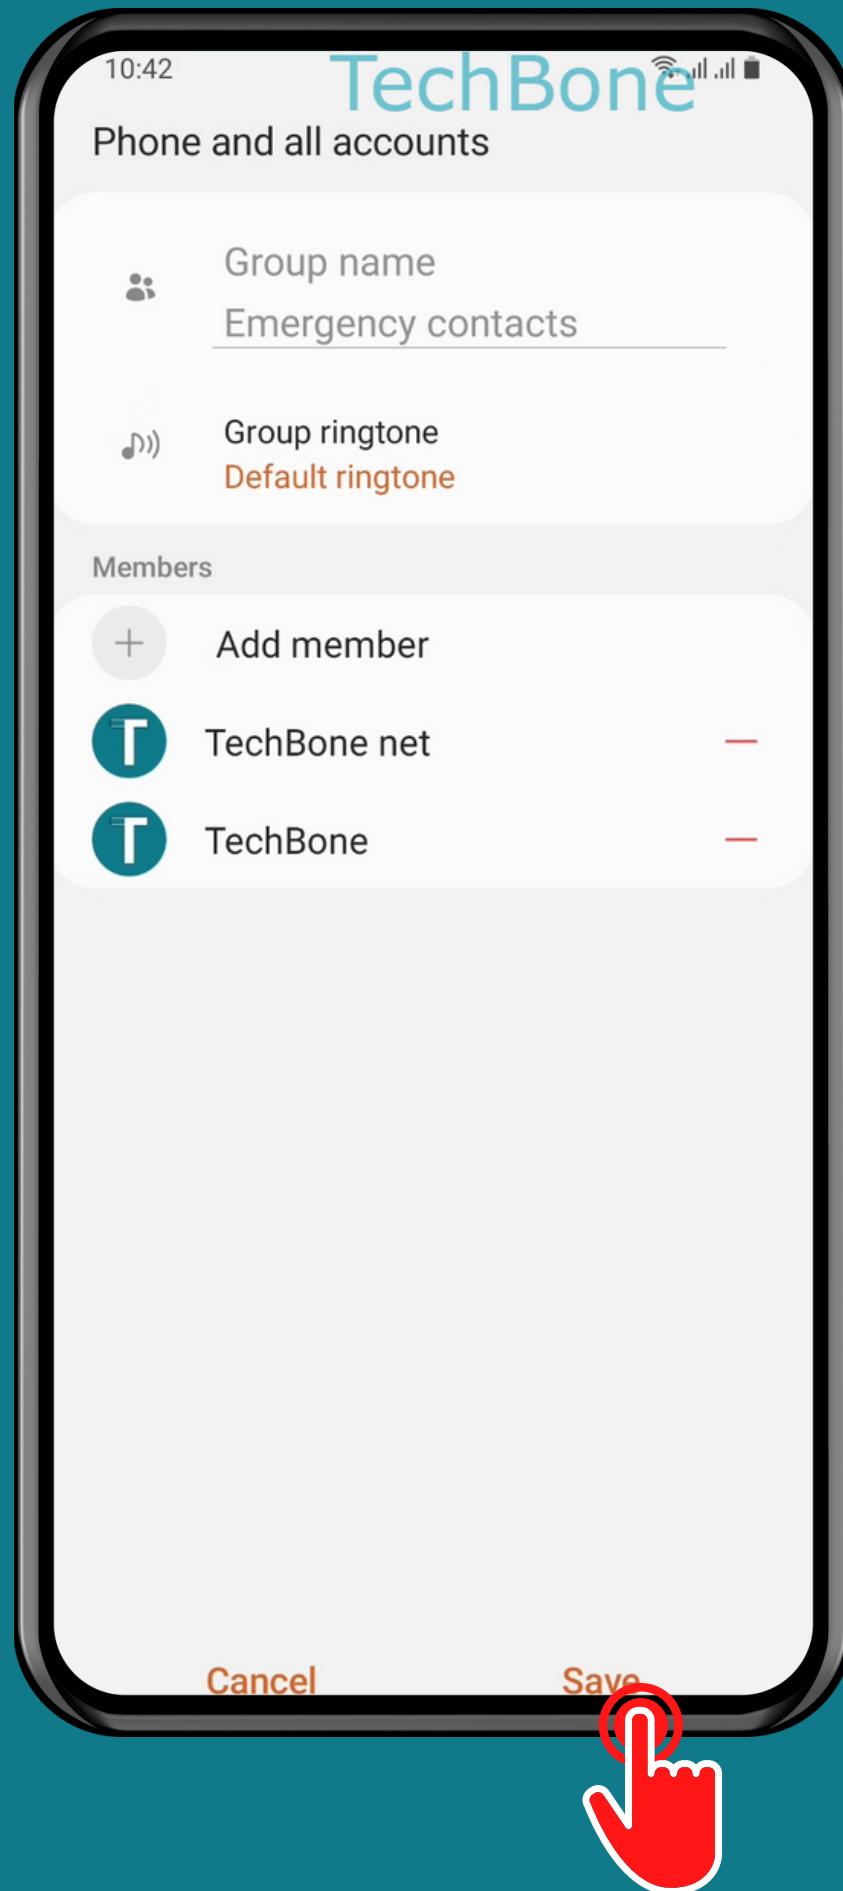

# Tap on Contacts

Tap on  
Profile

# Tap on Emergency contacts

Tap on  
Edit

Tap on  
Add member

Select one or more  
**Contacts** and tap **Done**

Tap on  
Save

Done!