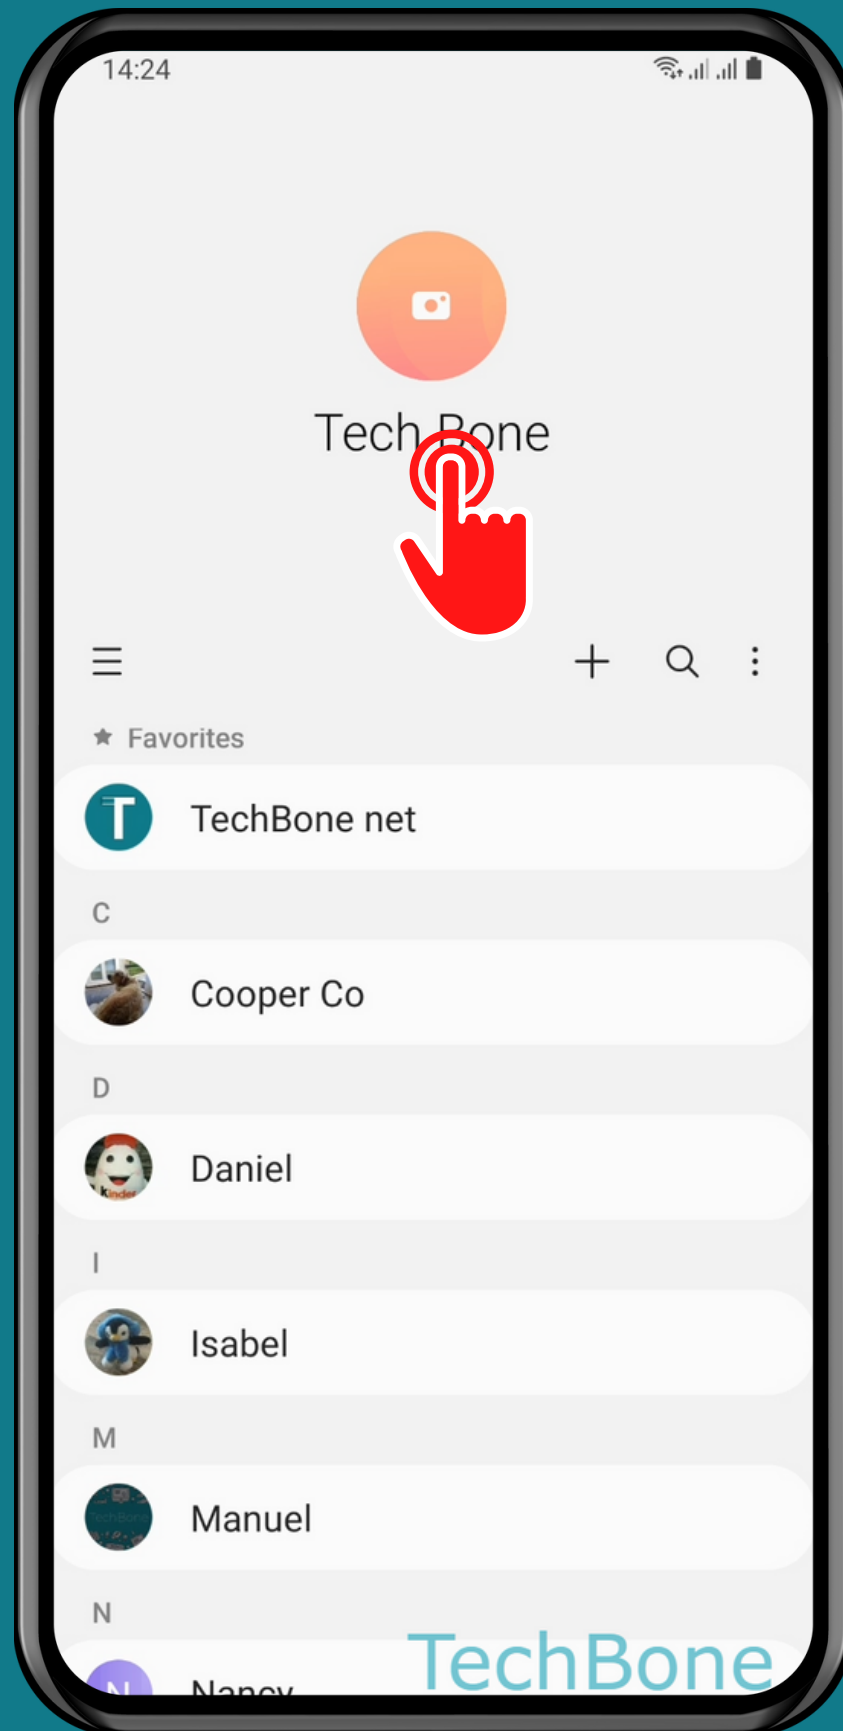

# SAMSUNG

Contacts - Android 11 - One UI 3

# Tap on Contacts

Tap on  
Profile