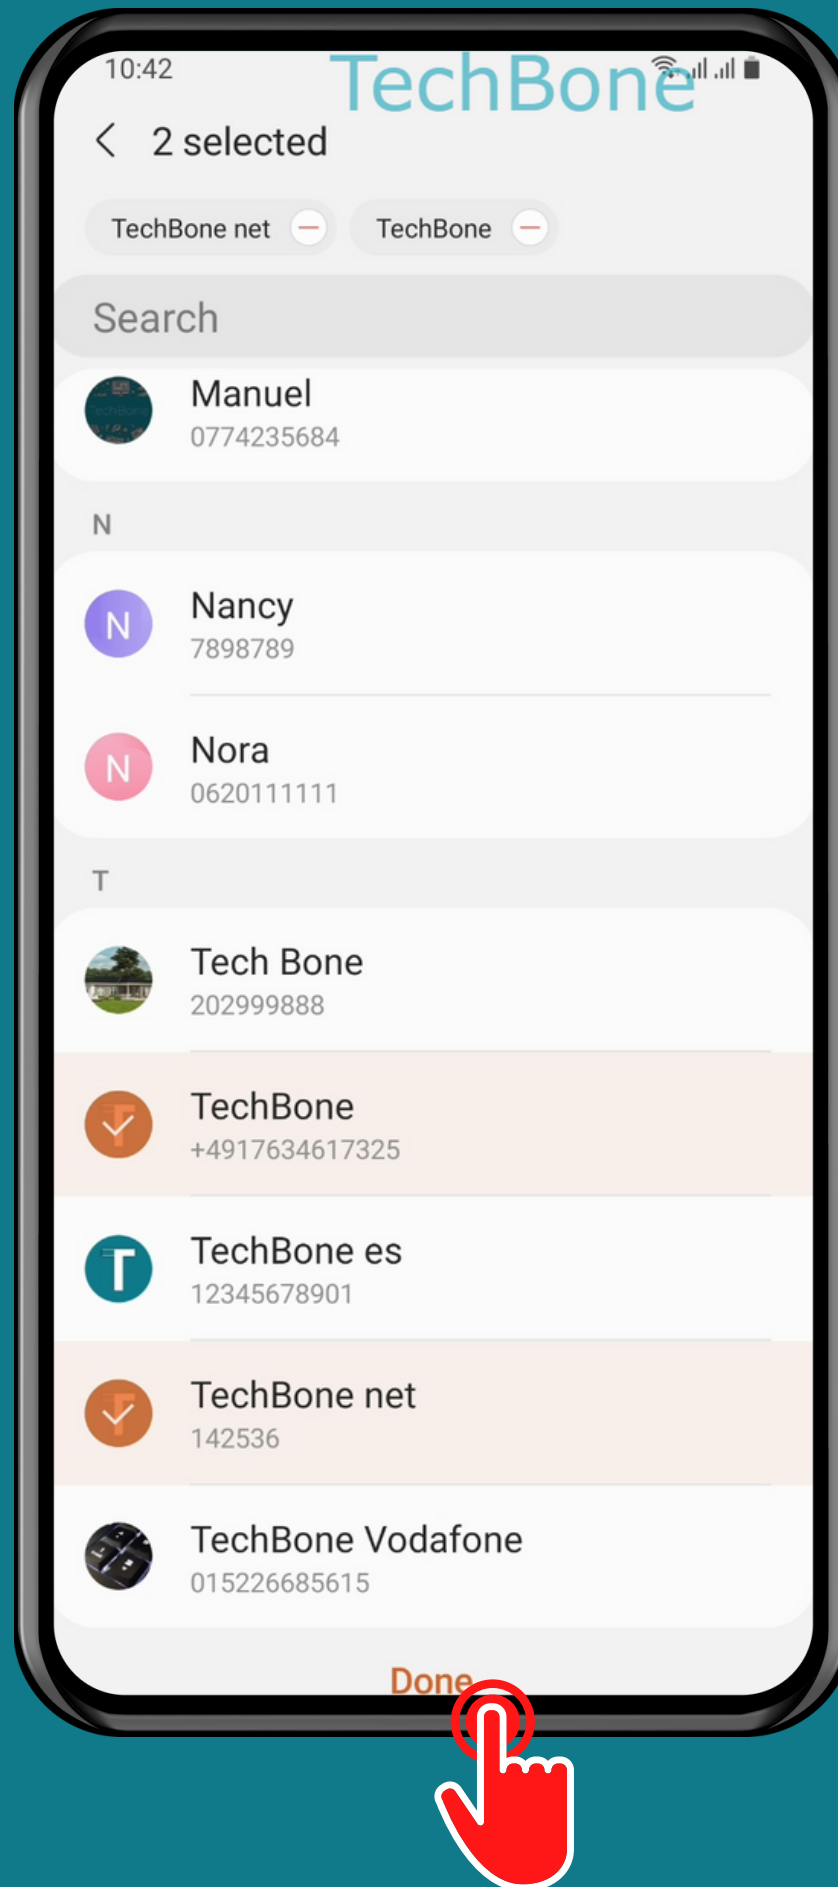

# SAMSUNG

Contacts - Android 11 - One UI 3

# HOW TO ADD EMERGENCY CONTACTS

# Tap on Contacts

Tap on  
Profile

# Tap on Emergency contacts

Tap on  
Edit

Tap on  
Add member

Select one or more  
**Contacts** and tap **Done**

Tap on  
Save

Done!