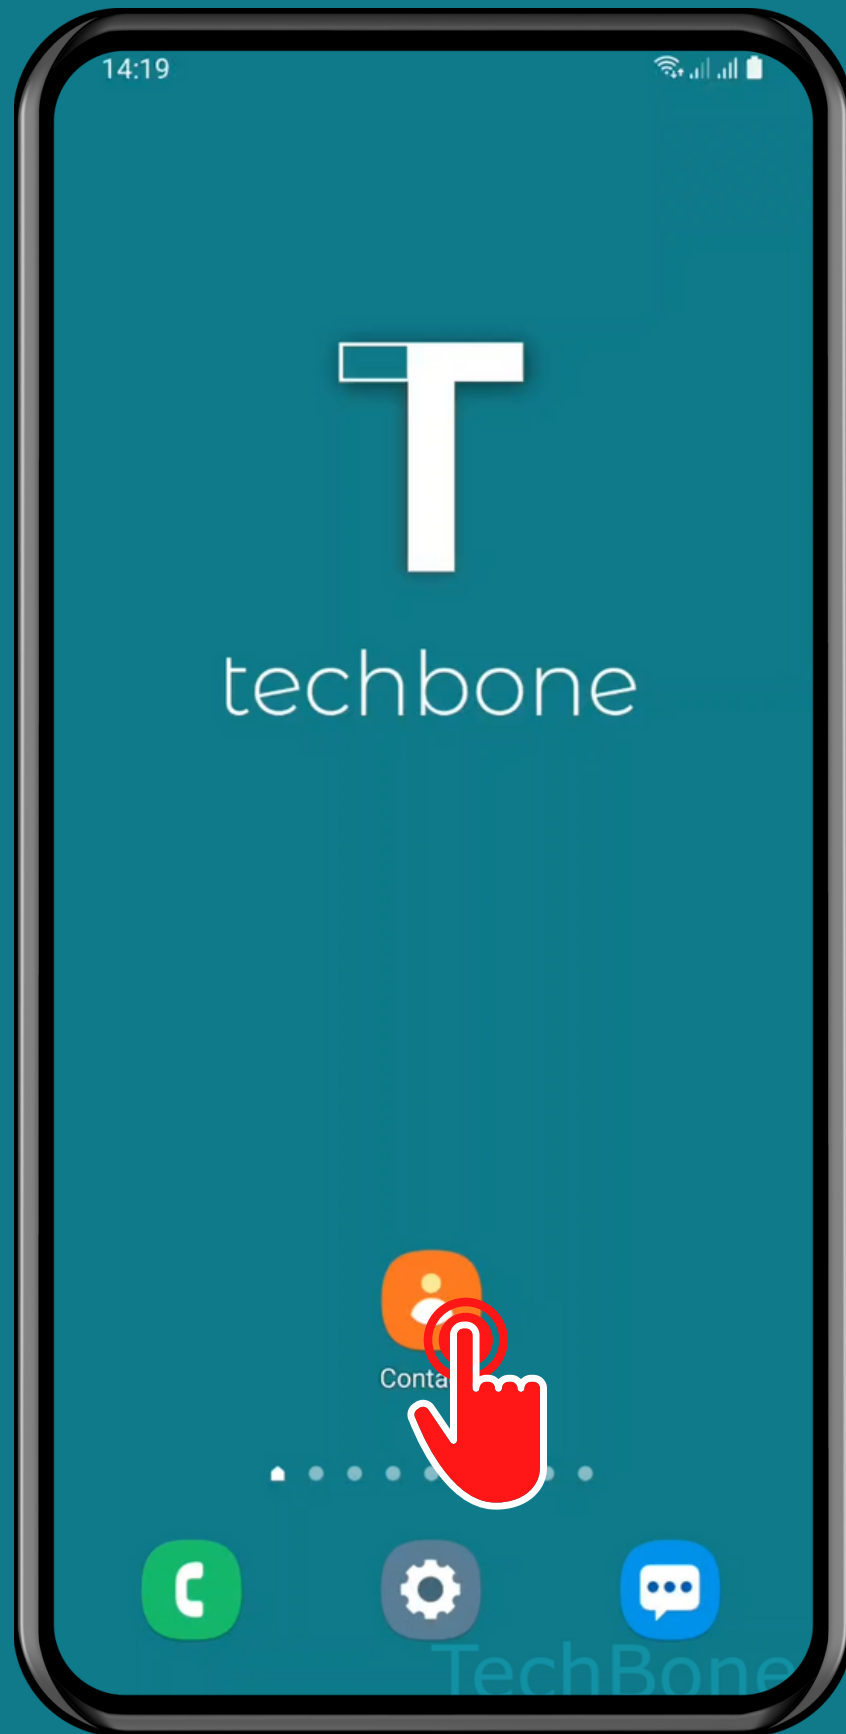

# SAMSUNG

Contacts - Android 11 - One UI 3

# Tap on Contacts

Tap on  
Profile