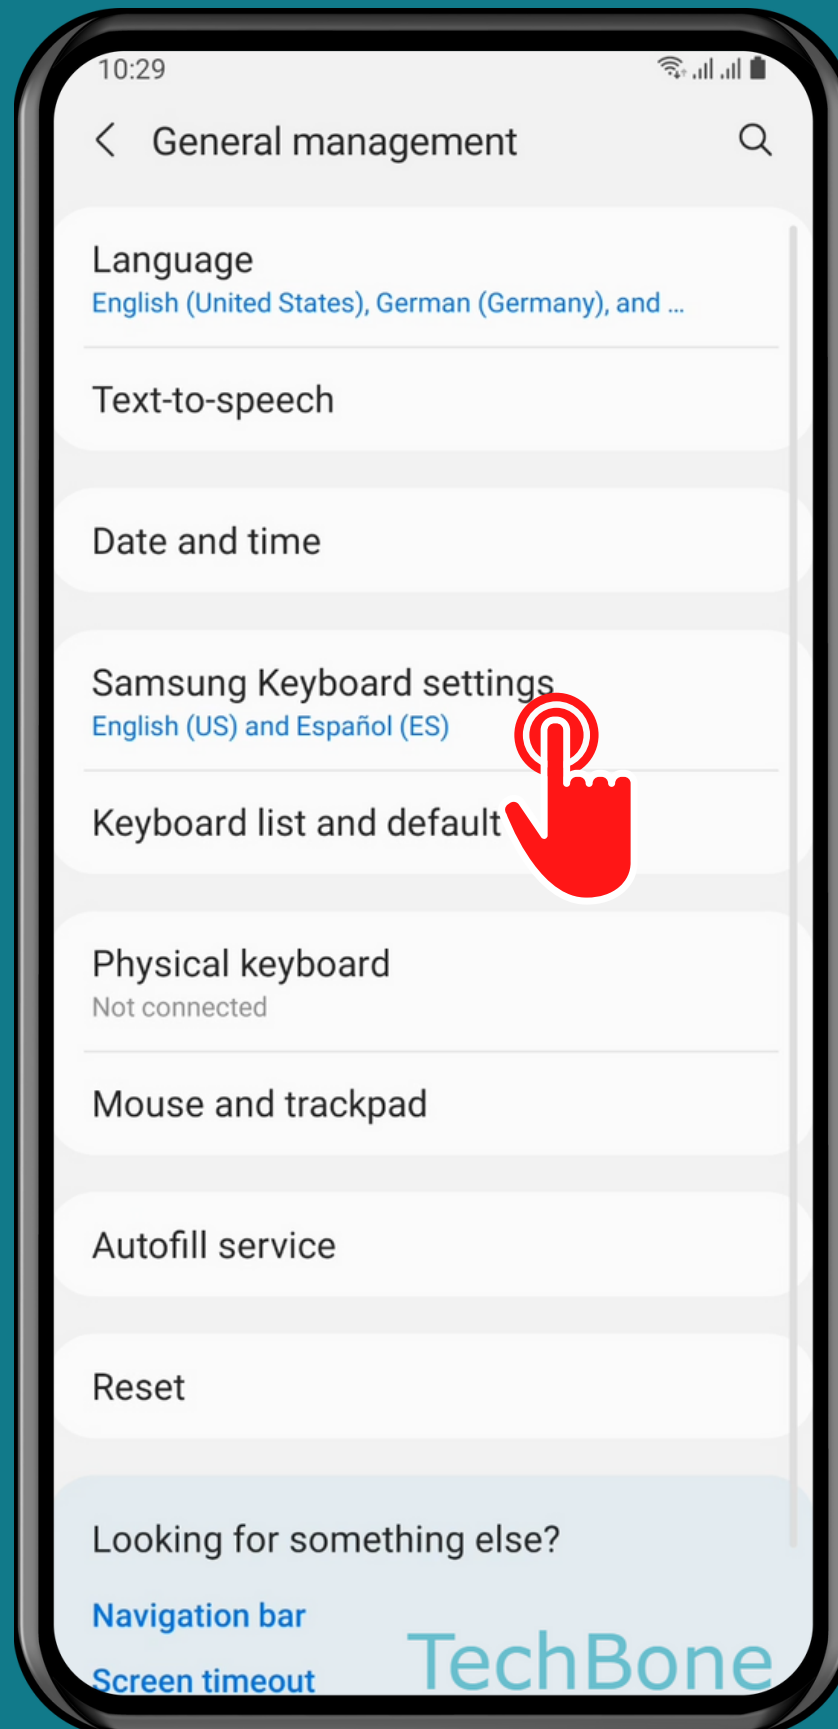

SAMSUNG

Android 11 - One UI 3

HOW TO TURN ON/OFF EMOJI SUGGESTIONS

Tap on
Settings

Tap on General management

Tap on Samsung Keyboard settings

Turn On/Off Suggest emojis

Done!