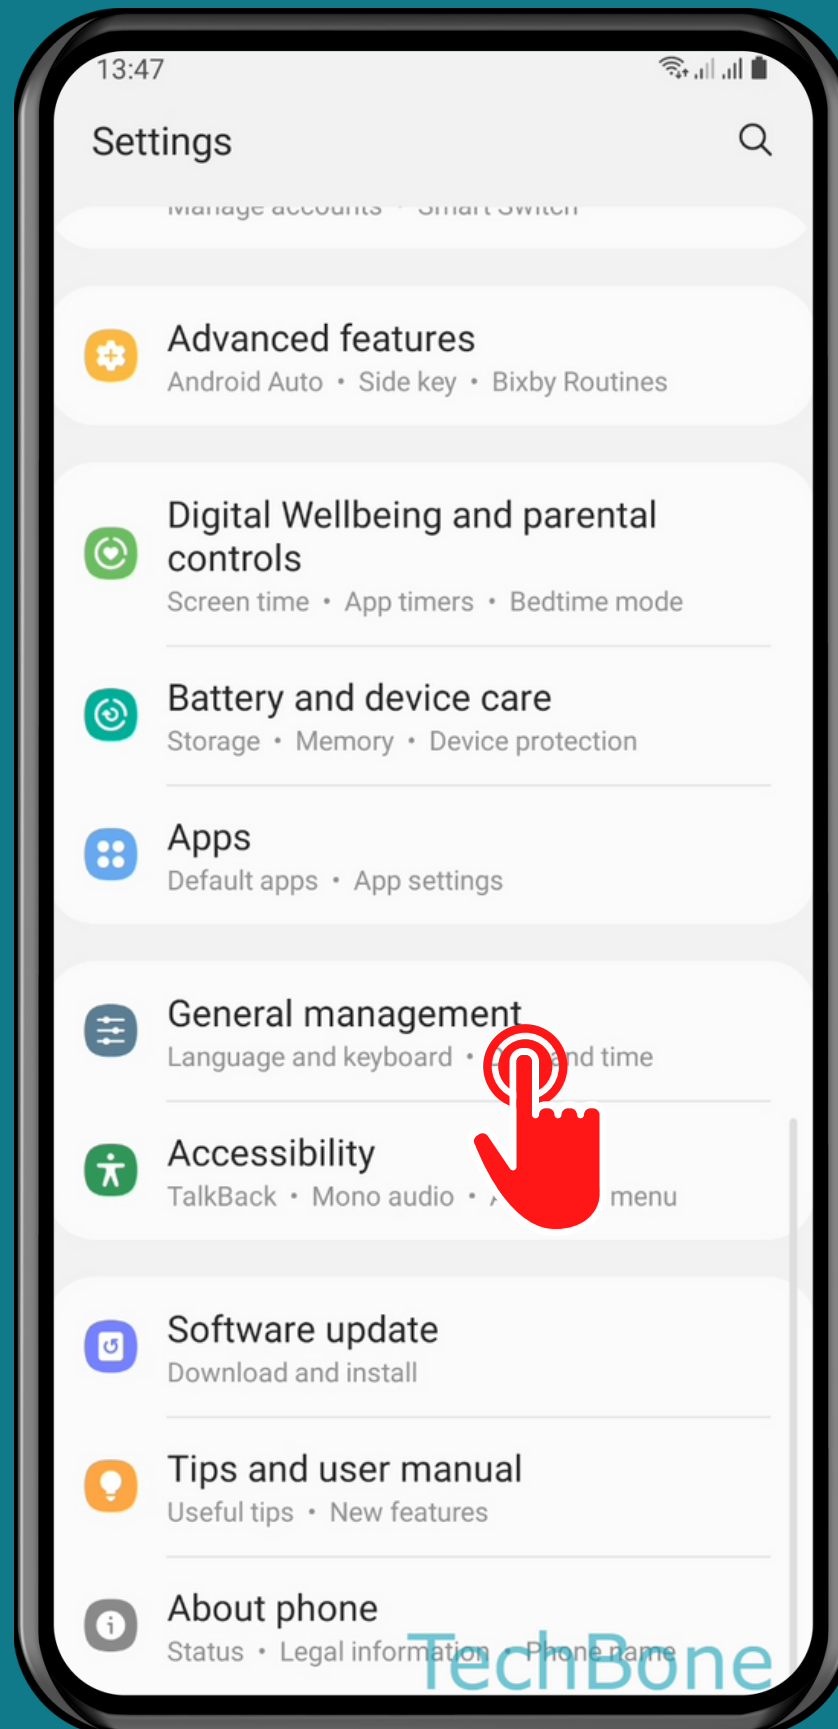

SAMSUNG

Android 11 - One UI 3

HOW TO TURN ON/OFF EMOJI SUGGESTIONS

Tap on
Settings

Tap on General management

Tap on Samsung Keyboard settings

Turn On/Off Suggest emojis

Done!