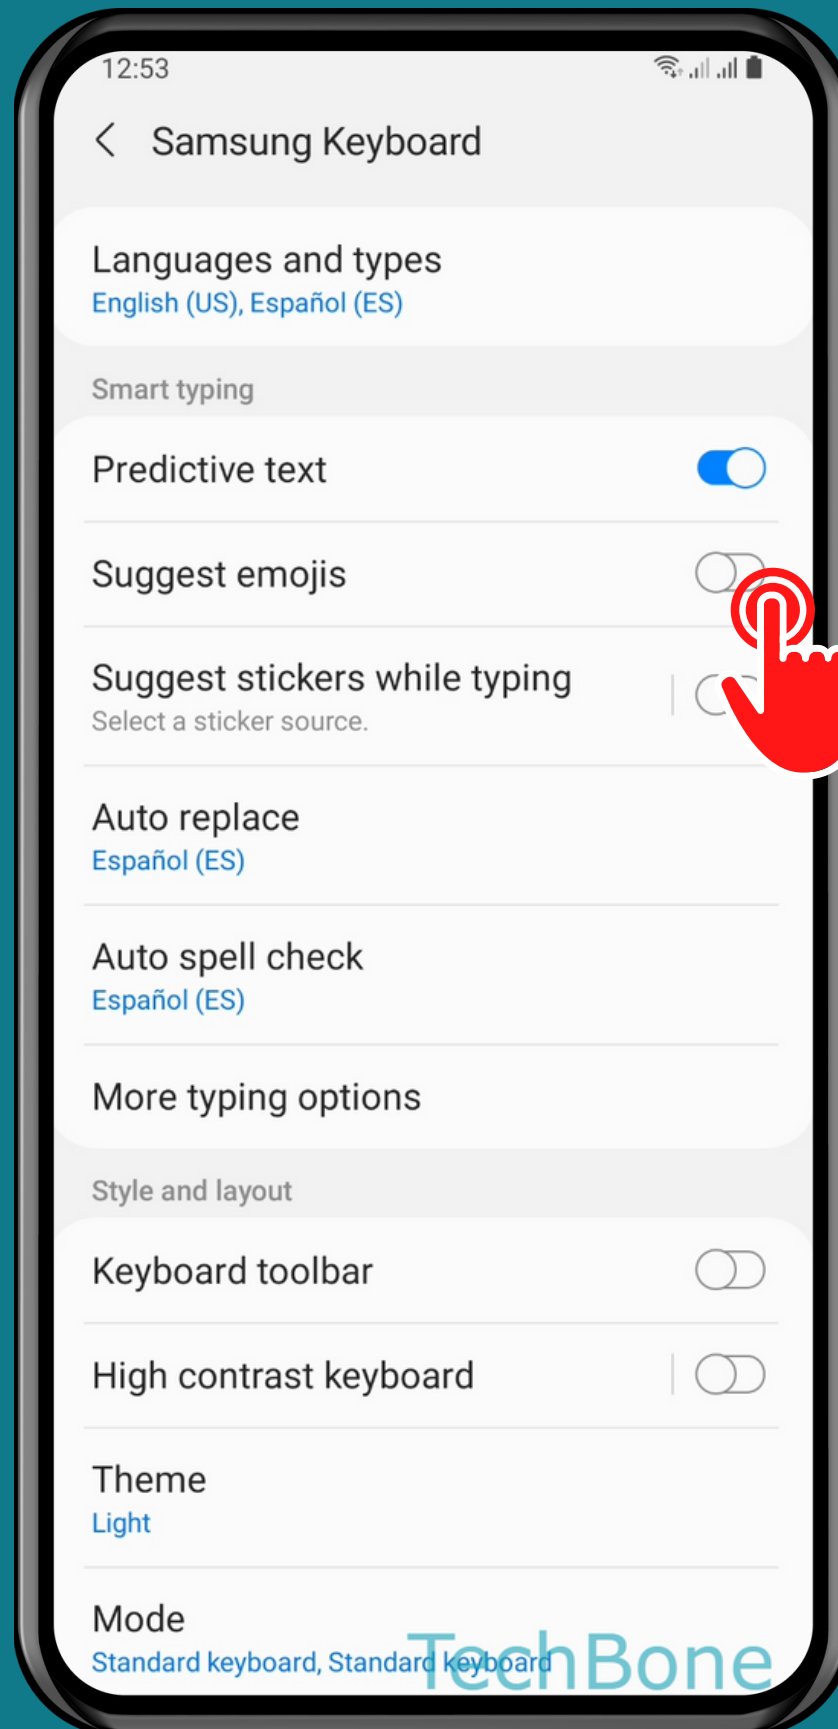

SAMSUNG

Android 11 - One UI 3

HOW TO TURN ON/OFF EMOJI SUGGESTIONS

Tap on
Settings

Tap on General management

Tap on Samsung Keyboard settings

Turn On/Off Suggest emojis

Done!