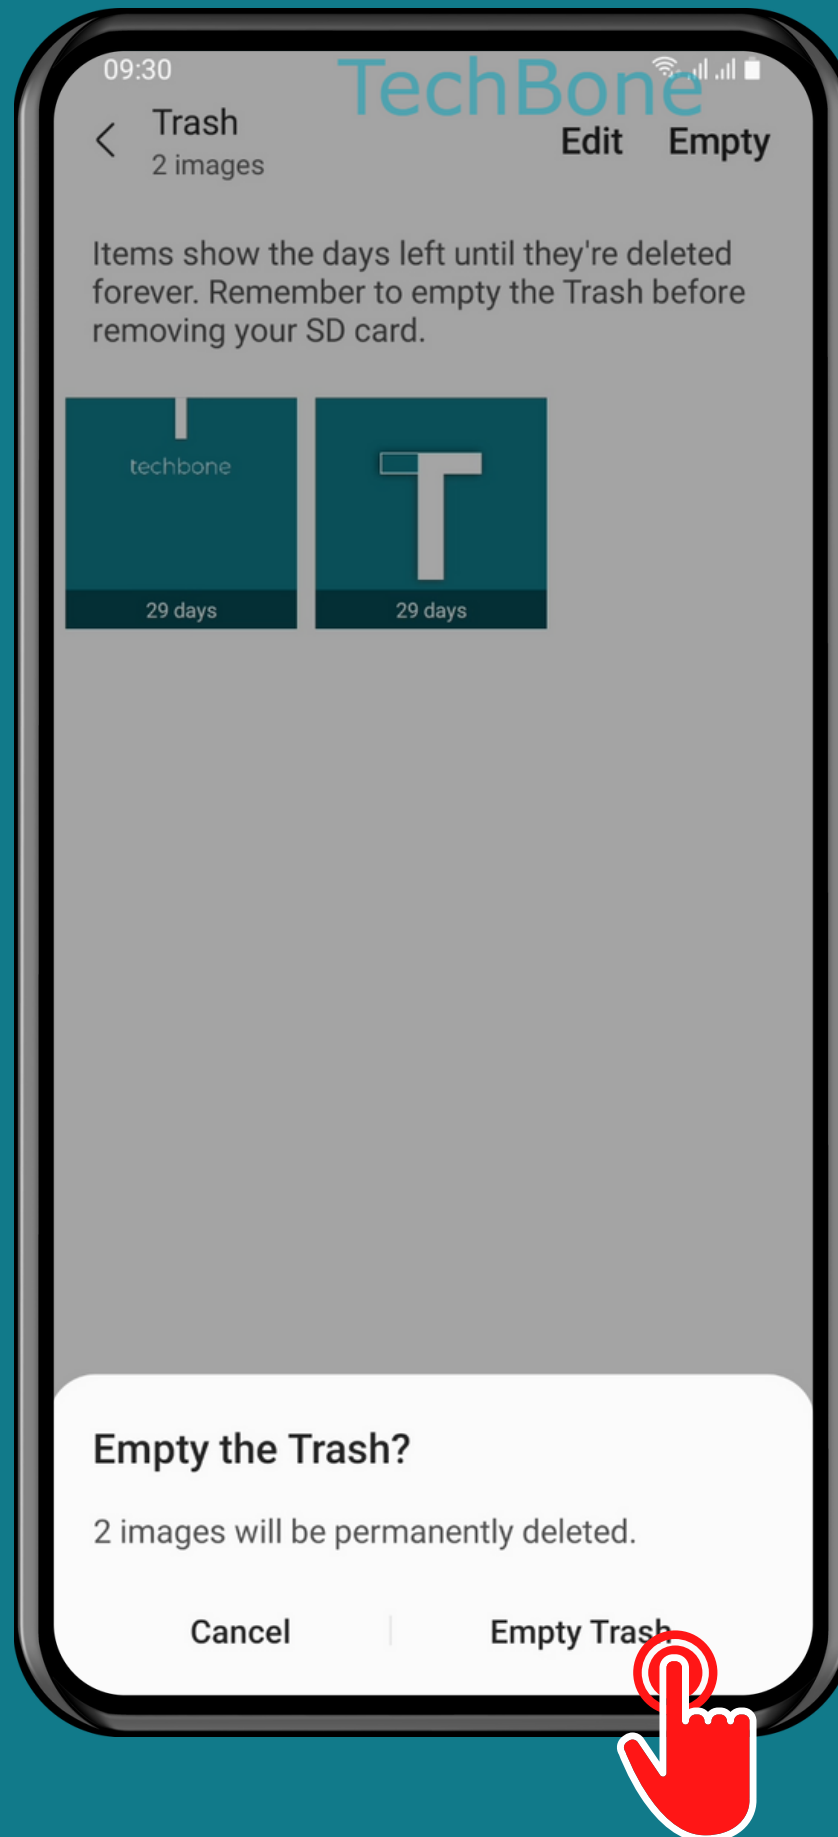

SAMSUNG

Gallery - Android 11 - One UI 3

HOW TO EMPTY THE RECYCLE BIN (GALLERY)

Tap on
Gallery

Open the Menu

Tap on
Trash

Tap on
Empty

Tap on
Empty Trash