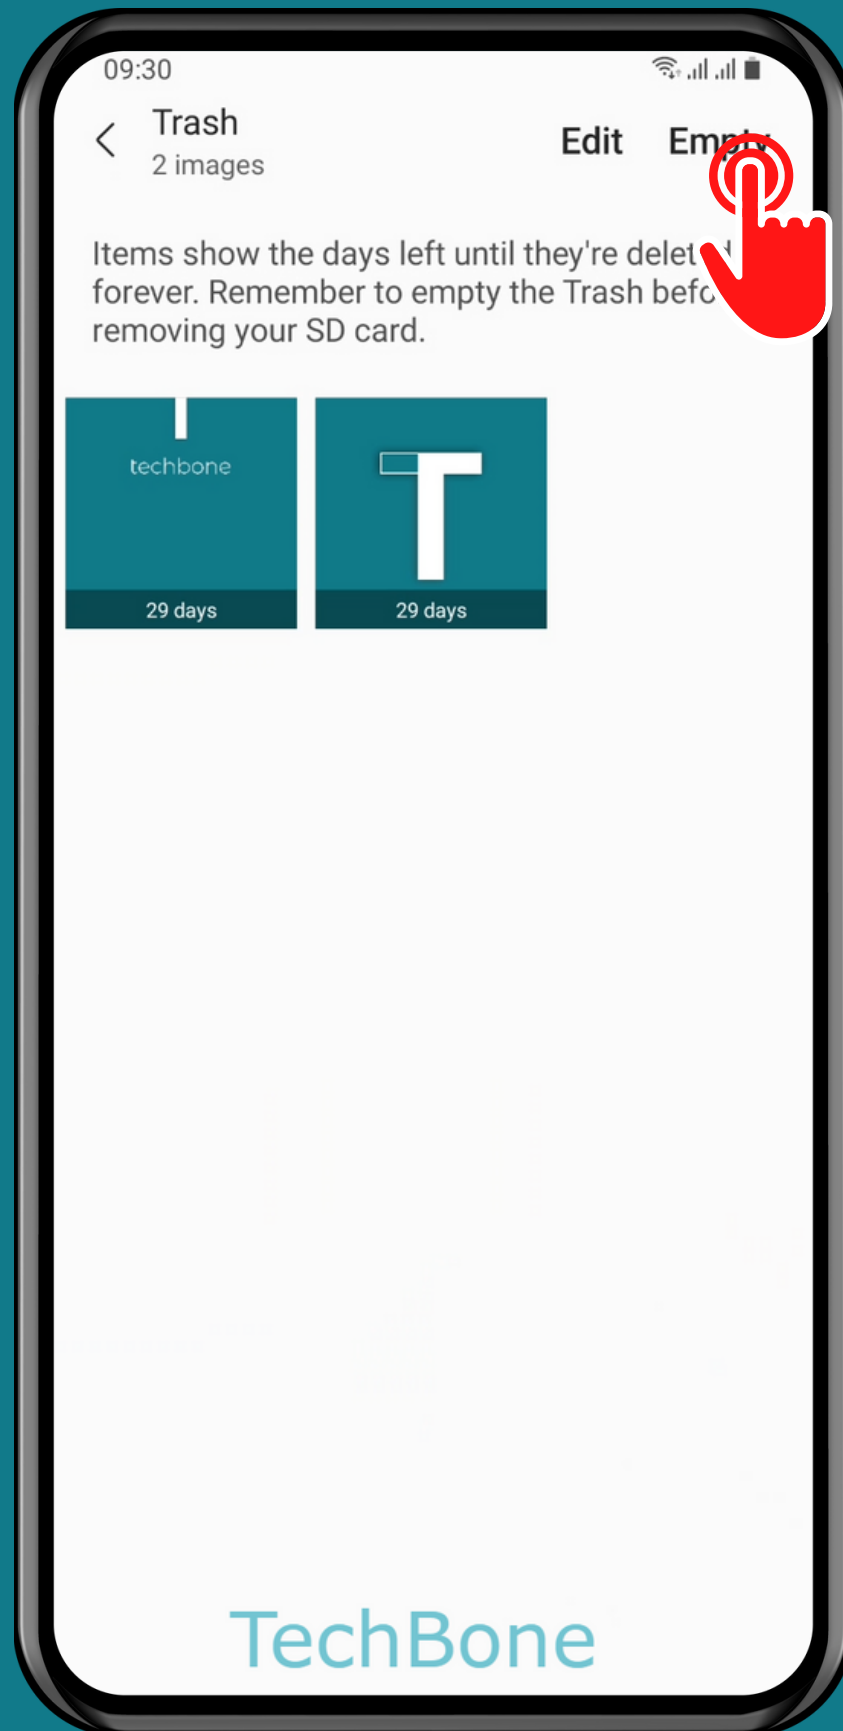

SAMSUNG

Gallery - Android 11 - One UI 3

HOW TO EMPTY THE RECYCLE BIN (GALLERY)

Tap on
Gallery

Open the Menu

Tap on
Trash

Tap on
Empty

Tap on
Empty Trash