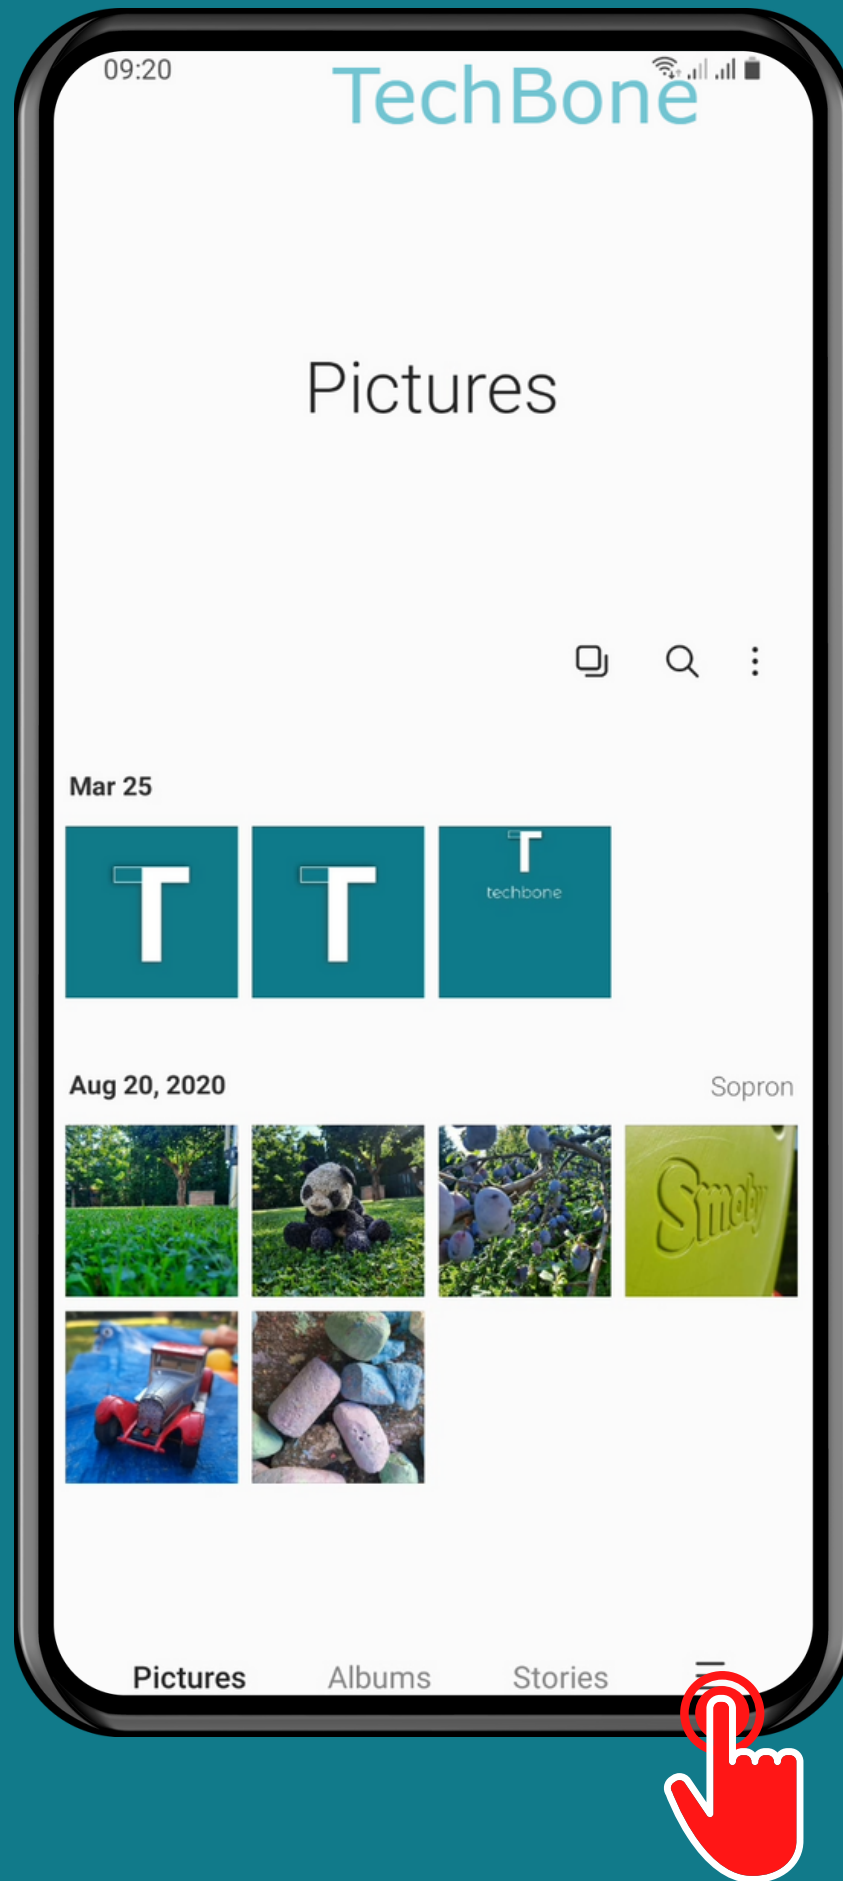

SAMSUNG

Gallery - Android 11 - One UI 3

HOW TO EMPTY THE RECYCLE BIN (GALLERY)

Tap on
Gallery

Open the Menu

Tap on
Trash

Tap on
Empty

Tap on
Empty Trash