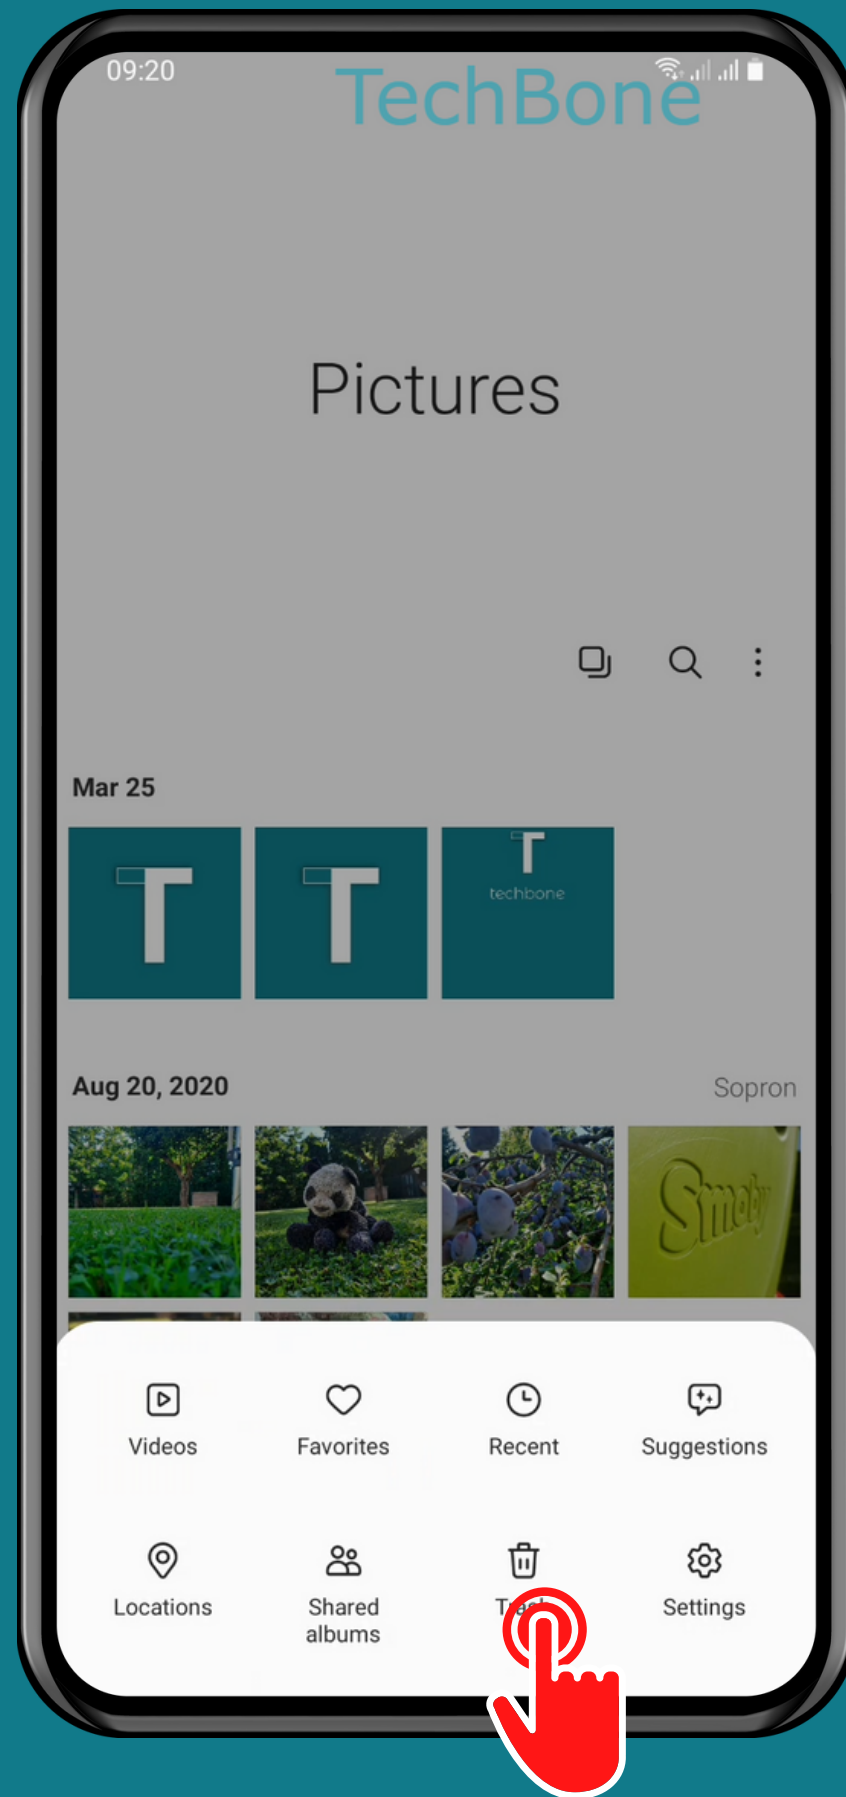

SAMSUNG

Gallery - Android 11 - One UI 3

HOW TO EMPTY THE RECYCLE BIN (GALLERY)

Tap on
Gallery

Open the Menu

Tap on
Trash

Tap on
Empty

Tap on
Empty Trash