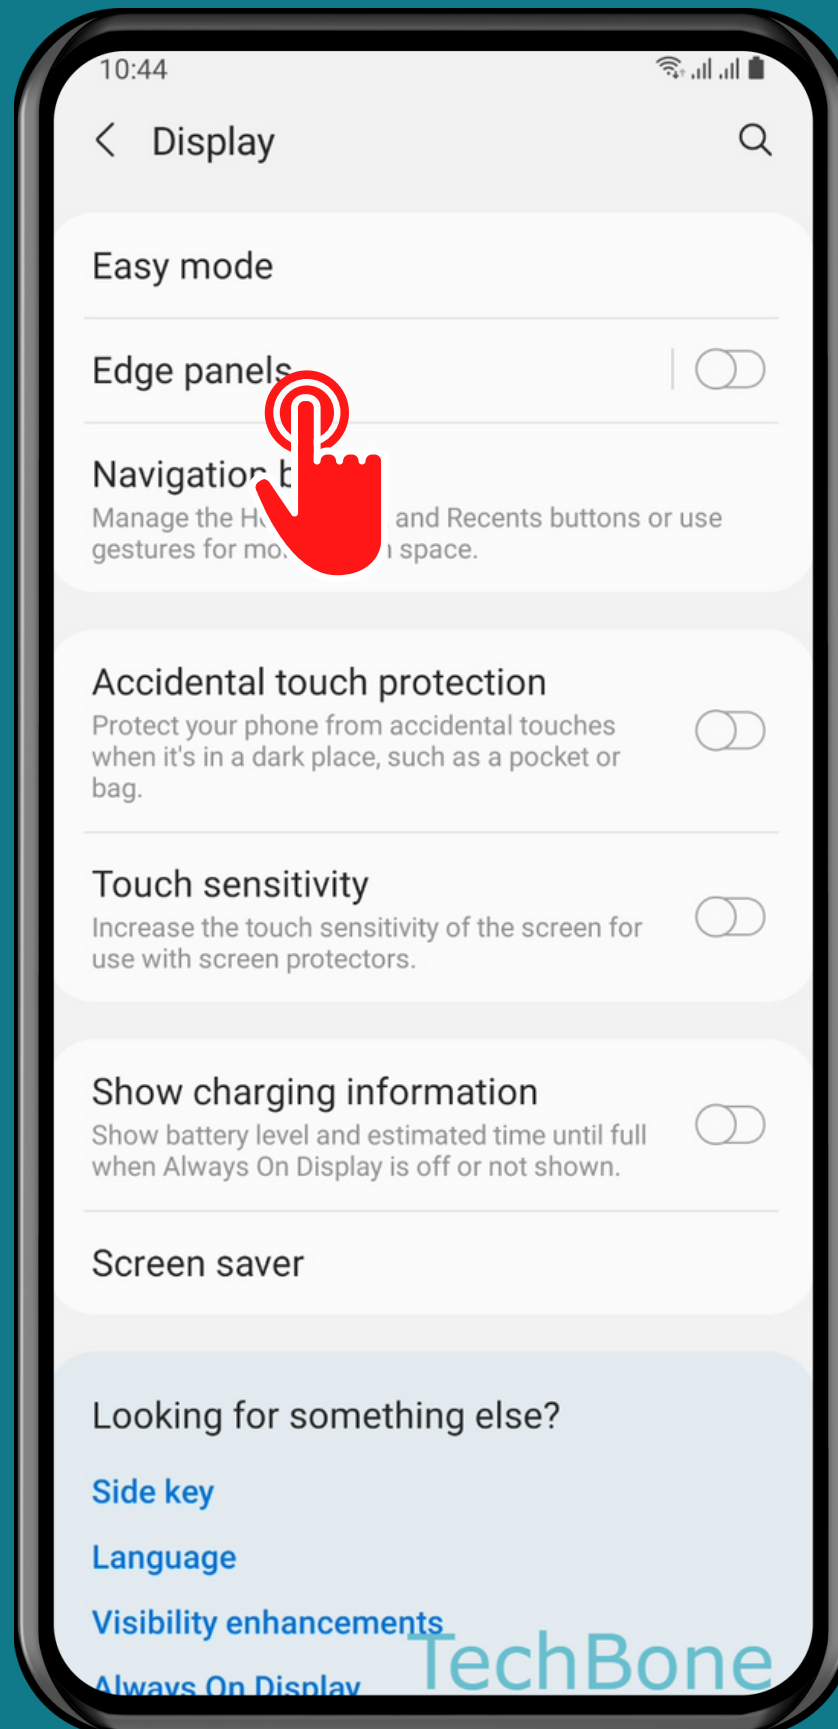

SAMSUNG

Android 11 - One UI 3

HOW TO TURN ON/OFF EDGE PANELS

Tap on
Settings

Tap on
Display

Tap on Edge panels

Turn On/Off Edge panels

Done!