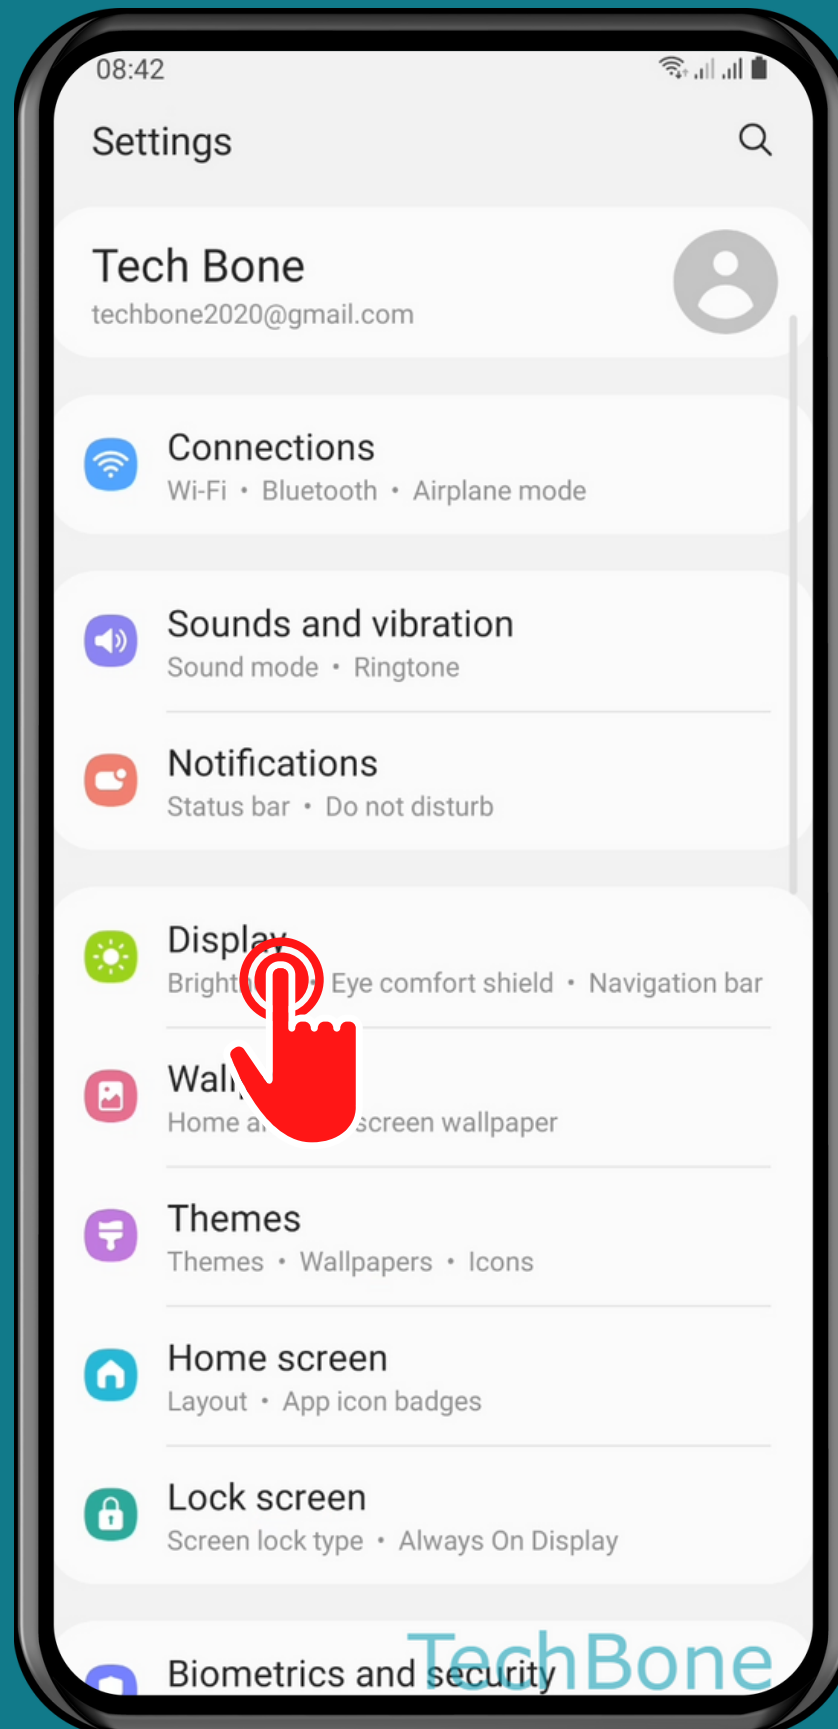

SAMSUNG

Android 11 - One UI 3

HOW TO TURN ON/OFF EDGE PANELS

Tap on
Settings

Tap on
Display

Tap on Edge panels

Turn On/Off Edge panels

Done!