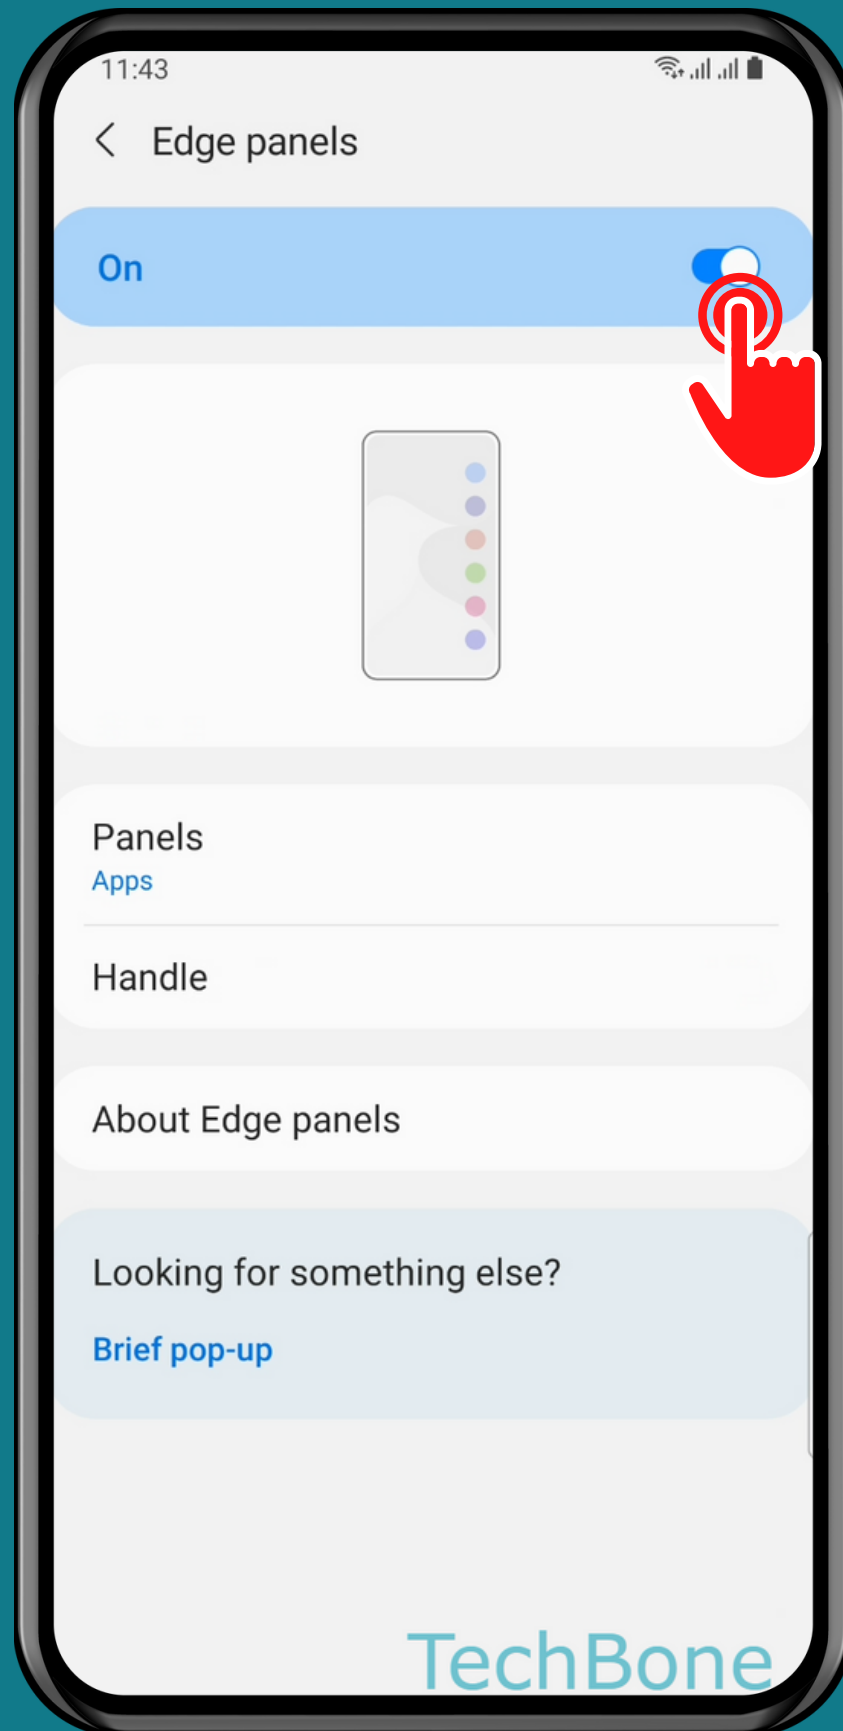

SAMSUNG

Android 11 - One UI 3

HOW TO TURN ON/OFF EDGE PANELS

Tap on
Settings

Tap on
Display

Tap on Edge panels

Turn On/Off Edge panels

Done!