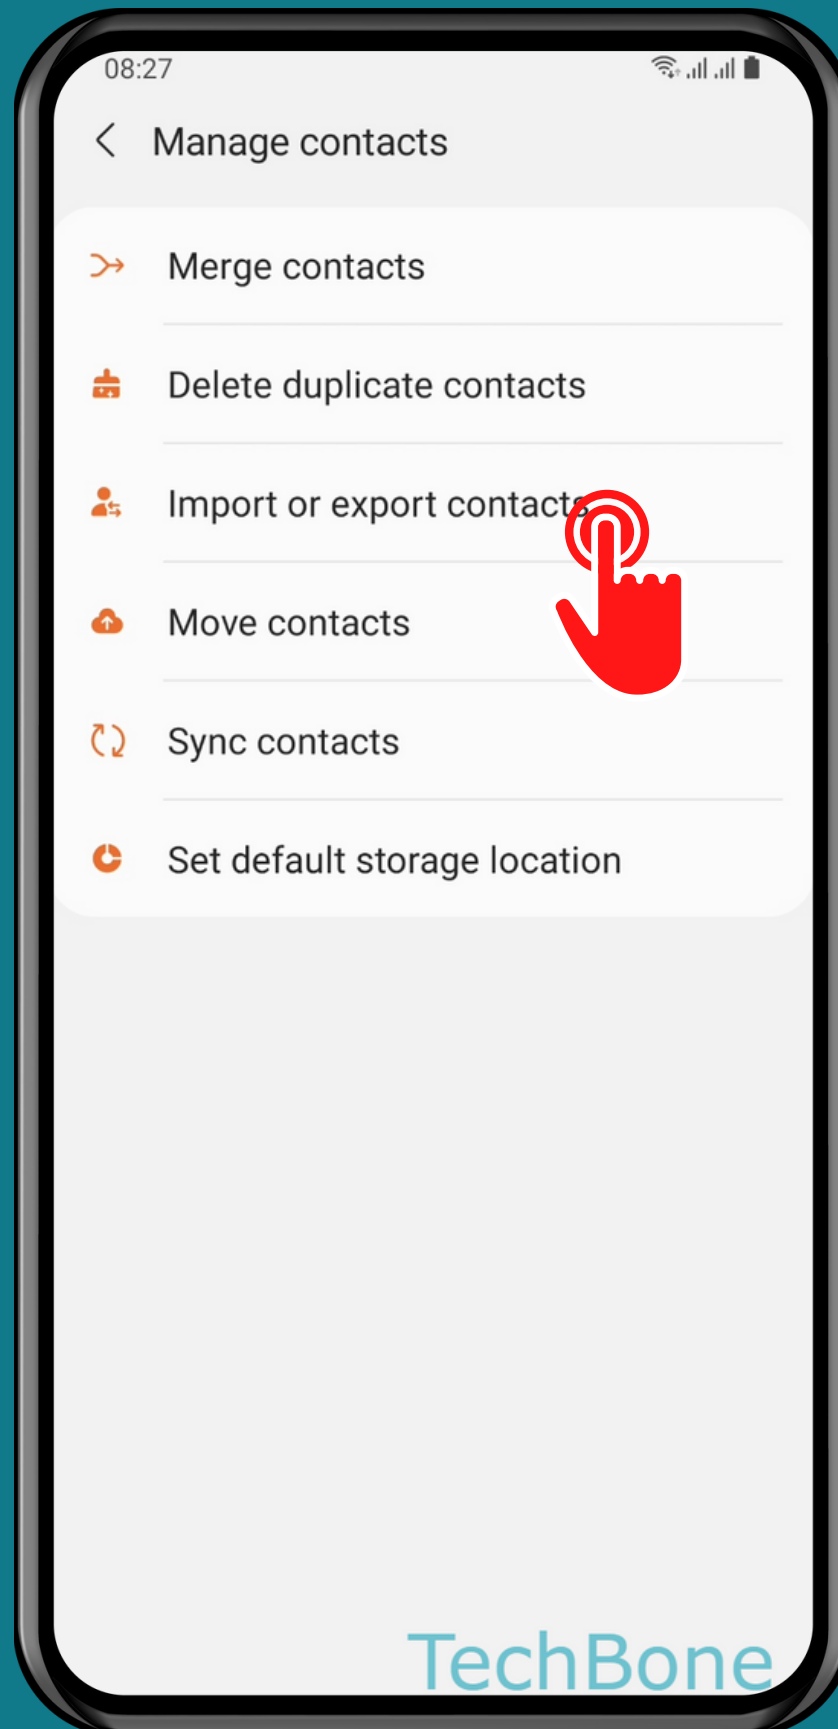

SAMSUNG

Contacts - Android 11 - One UI 3

HOW TO EXPORT CONTACTS

Tap on Contacts

Open the Menu

Tap on
Manage contacts

Tap on
Import or export
contacts

Tap on
Export

Select Where to export

Select the
Desired contacts and
tap **Done**

Tap on
Export

Done!