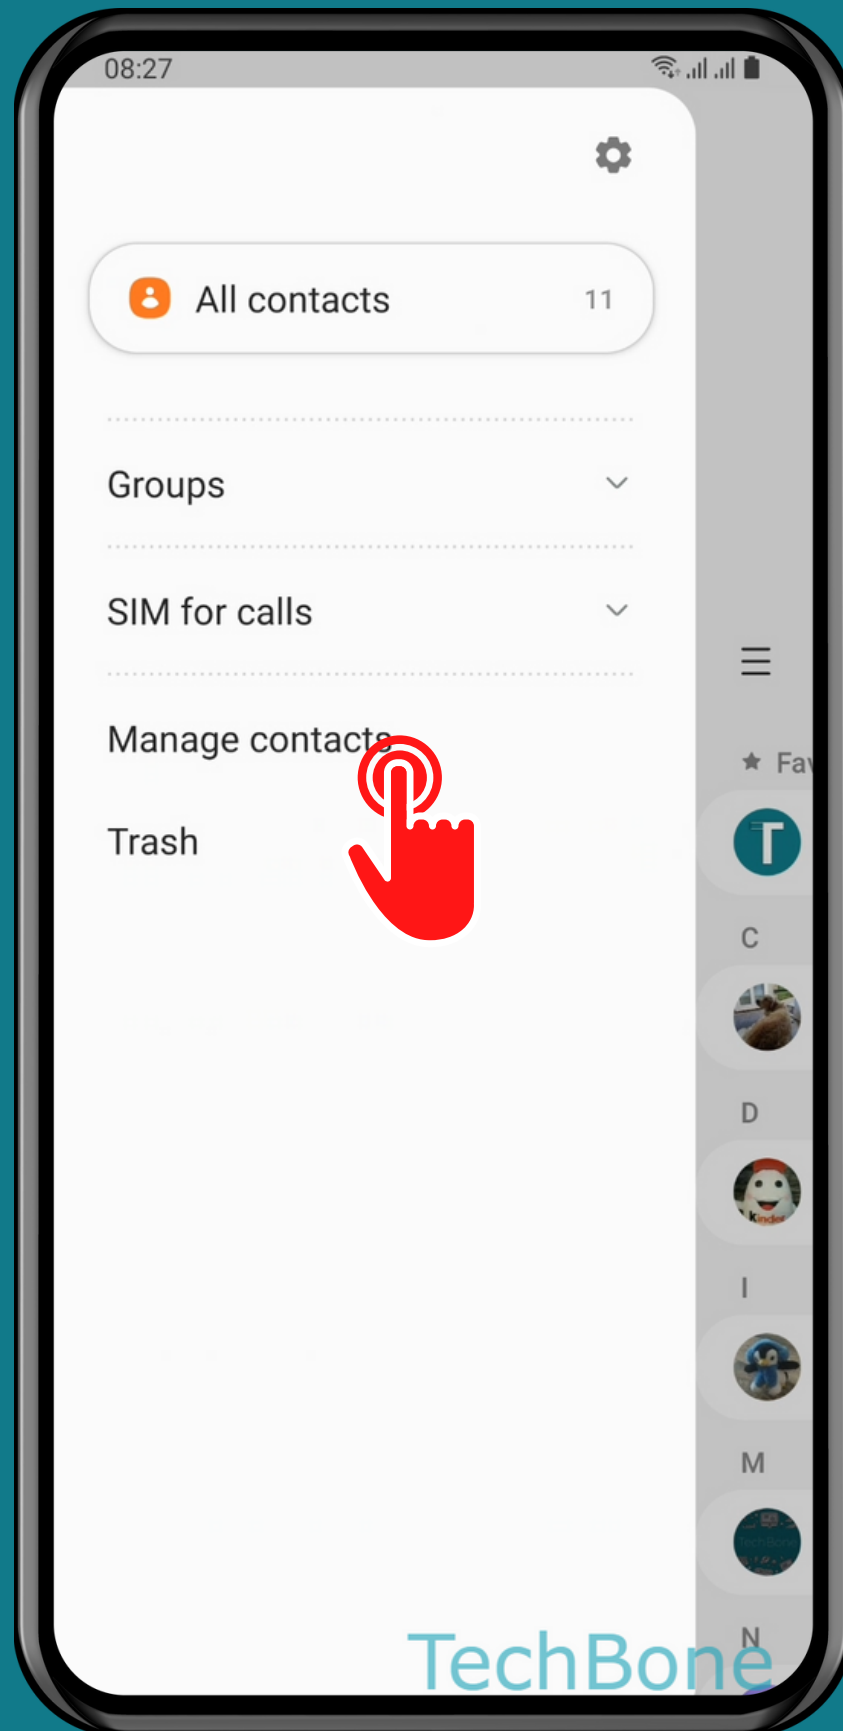

SAMSUNG

Contacts - Android 11 - One UI 3

HOW TO EXPORT CONTACTS

Tap on Contacts

Open the Menu

Tap on
Manage contacts

Tap on
Import or export
contacts

Tap on
Export

Select Where to export

Select the
Desired contacts and
tap **Done**

Tap on
Export

Done!