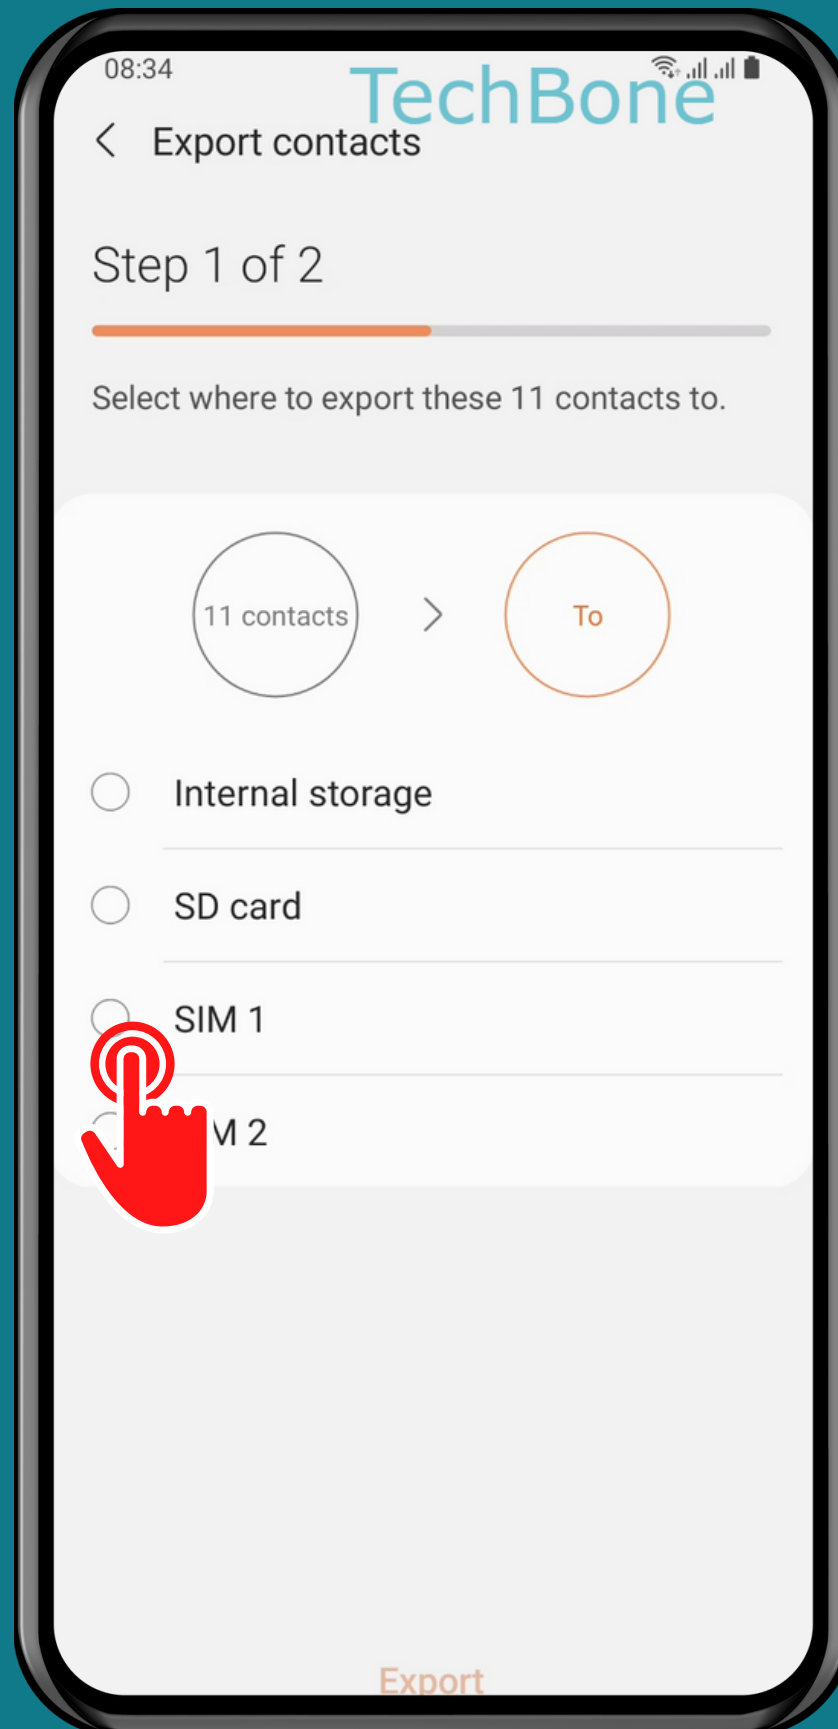

SAMSUNG

Contacts - Android 11 - One UI 3

HOW TO EXPORT CONTACTS

Tap on Contacts

Open the Menu

Tap on
Manage contacts

Tap on
Import or export
contacts

Tap on
Export

Select Where to export

Select the
Desired contacts and
tap **Done**

Tap on
Export

Done!