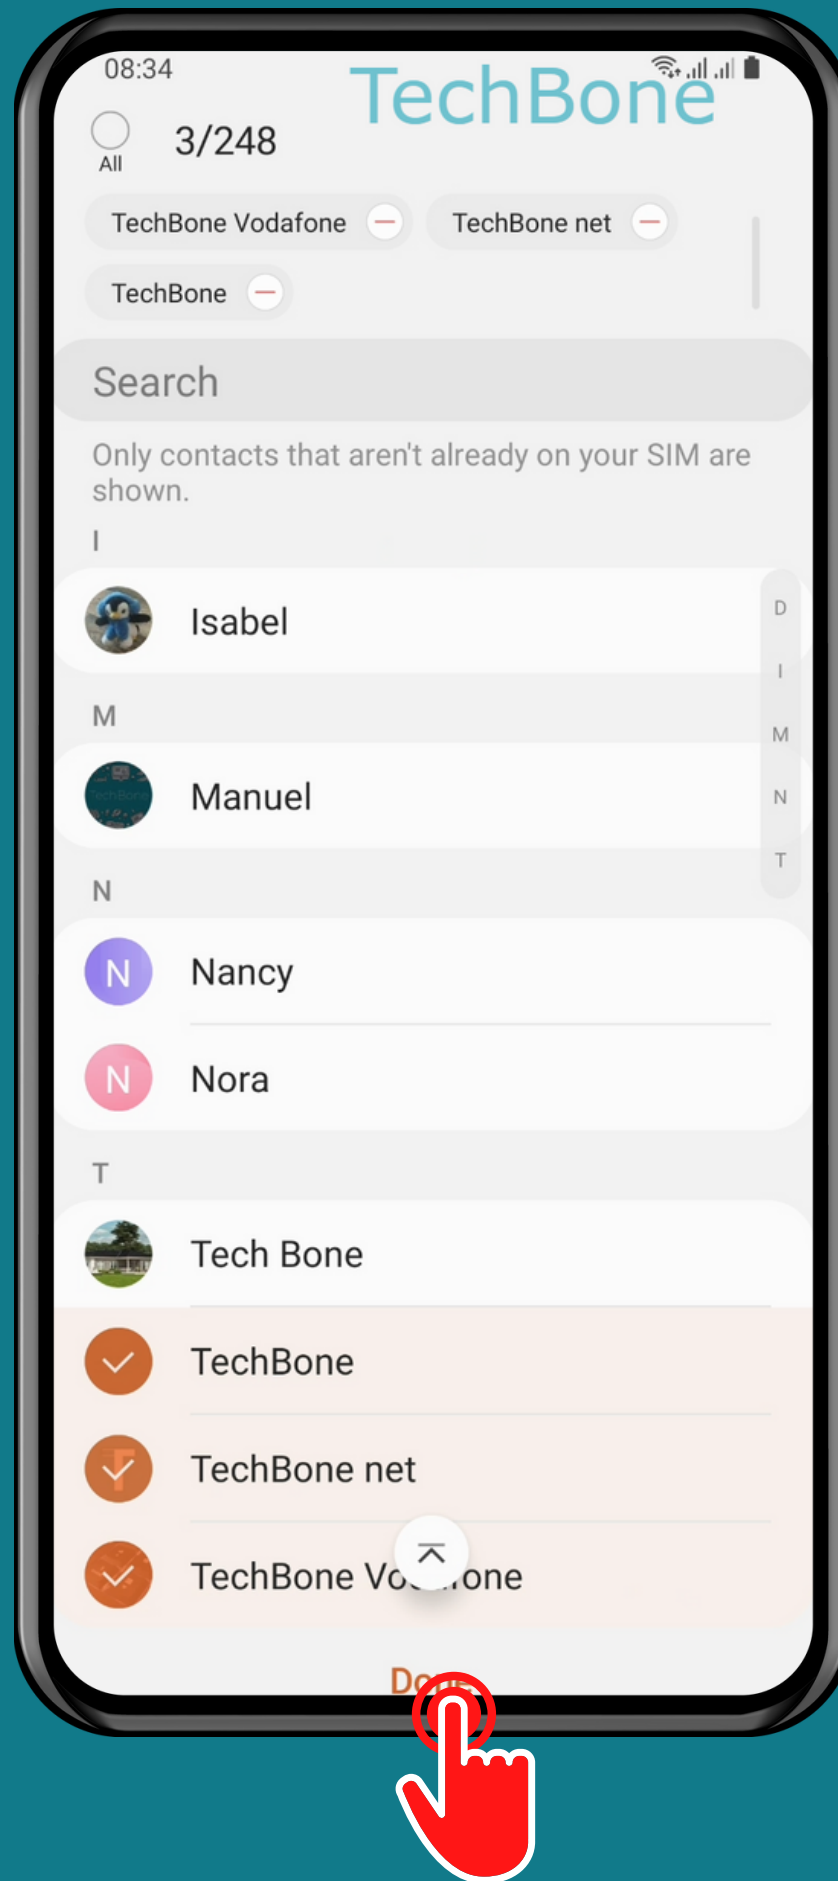

SAMSUNG

Contacts - Android 11 - One UI 3

HOW TO EXPORT CONTACTS

Tap on Contacts

Open the Menu

Tap on
Manage contacts

Tap on
Import or export
contacts

Tap on
Export

Select Where to export

Select the
Desired contacts and
tap **Done**

Tap on
Export

Done!