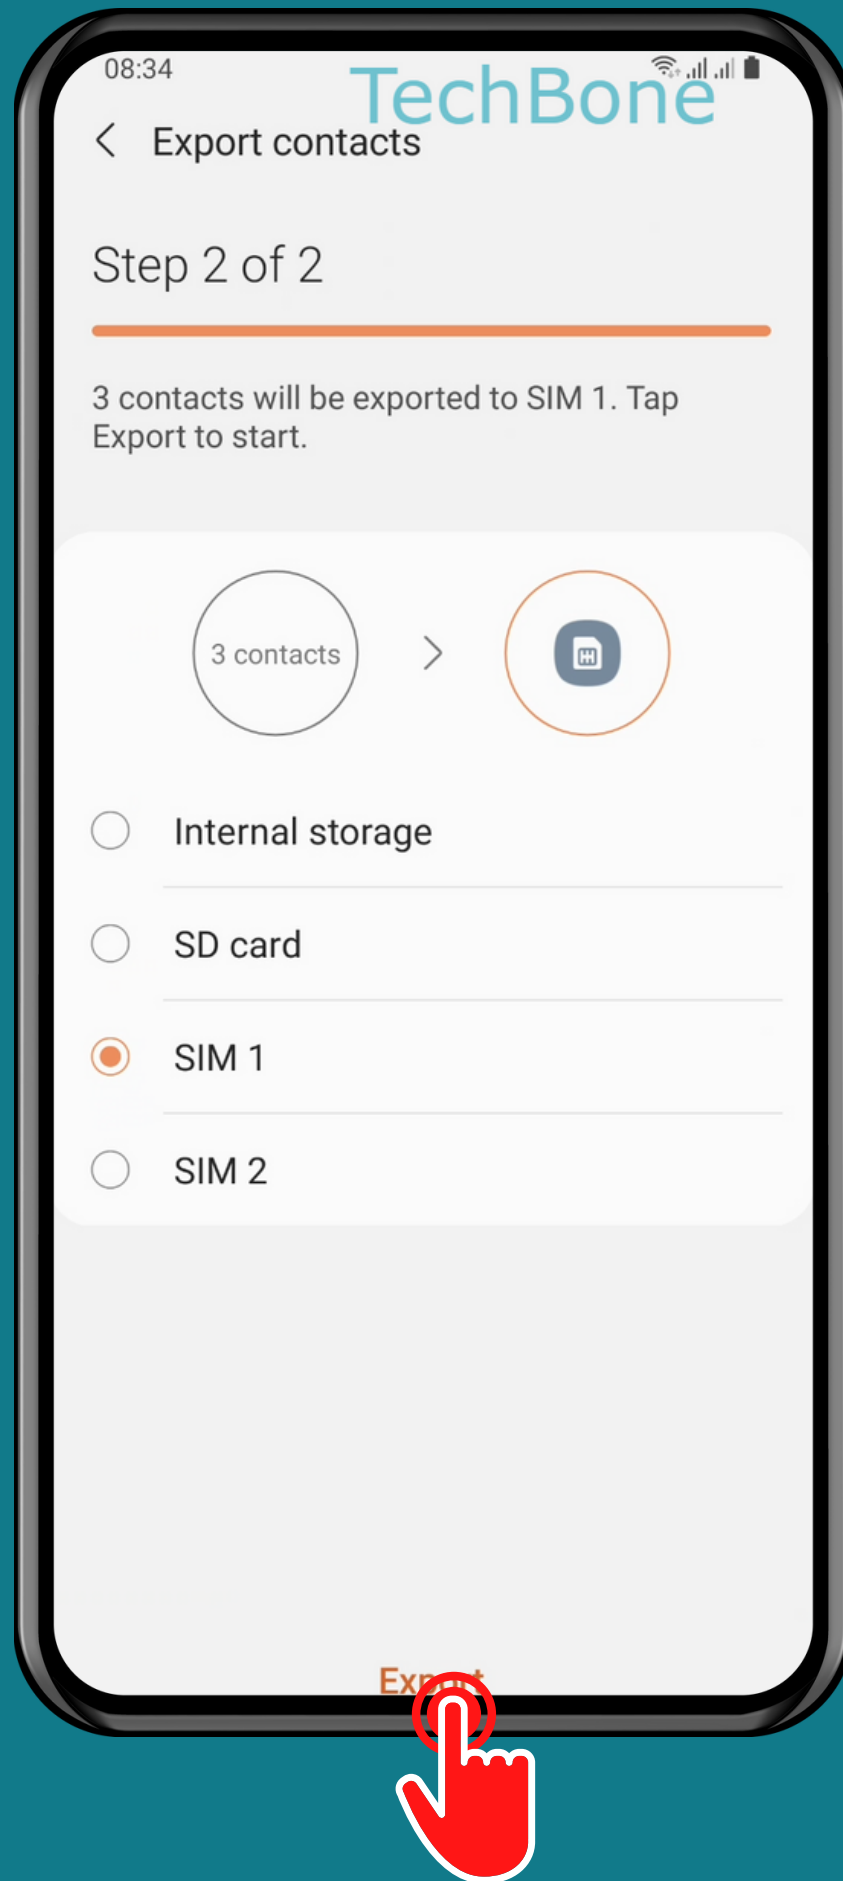

SAMSUNG

Contacts - Android 11 - One UI 3

HOW TO EXPORT CONTACTS

Tap on Contacts

Open the Menu

Tap on
Manage contacts

Tap on
Import or export
contacts

Tap on
Export

Select Where to export

Select the
Desired contacts and
tap **Done**

Tap on
Export

Done!