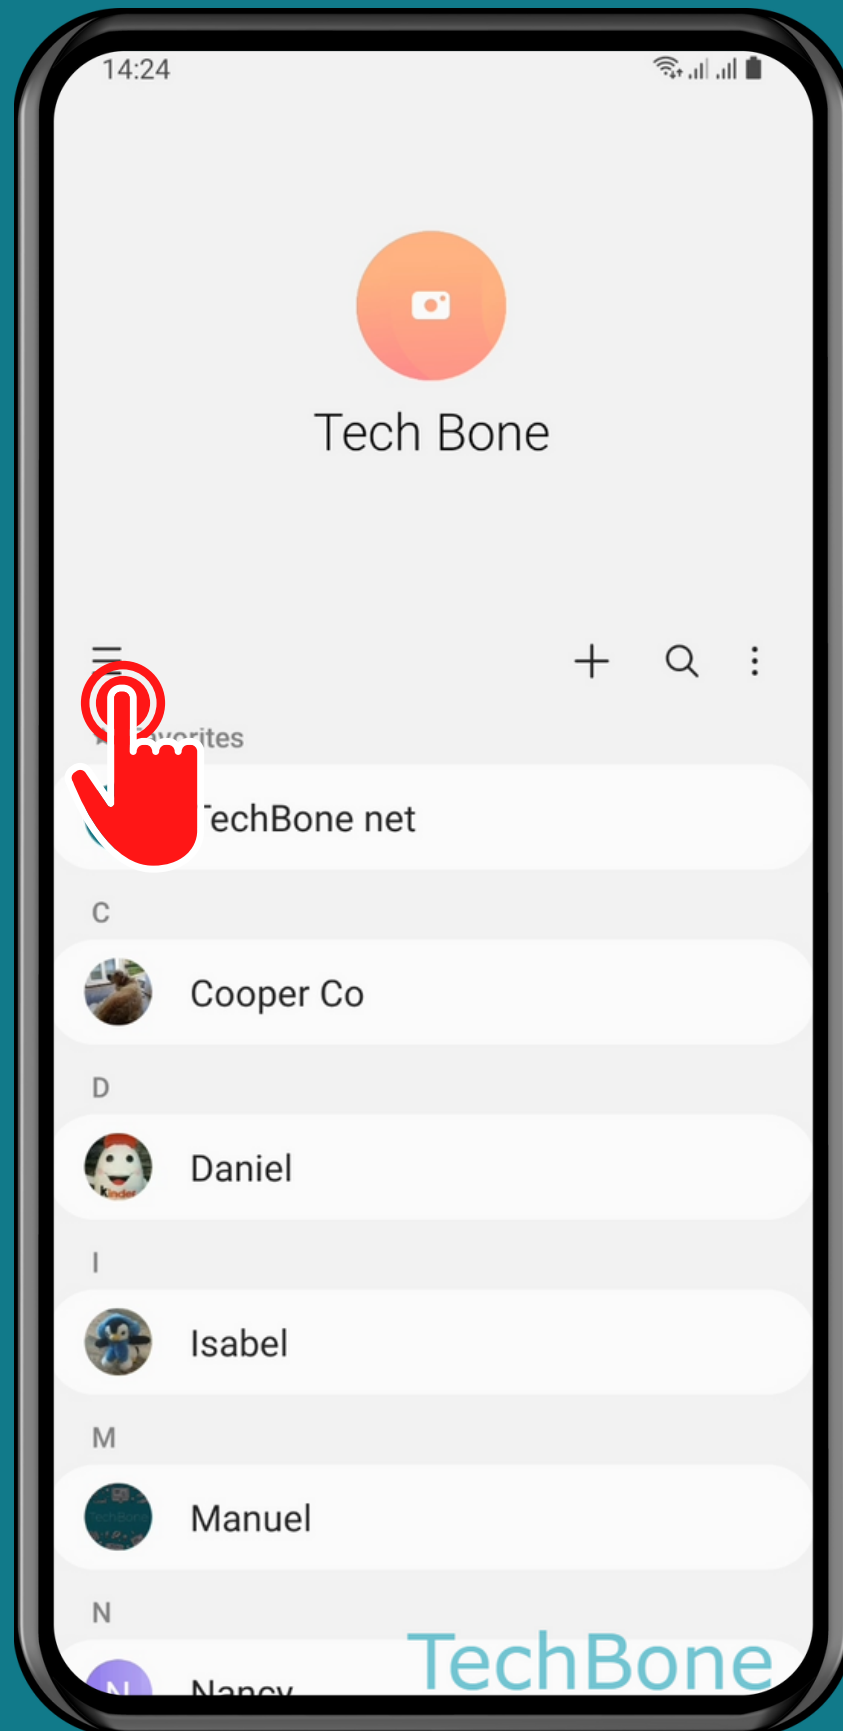

SAMSUNG

Contacts - Android 11 - One UI 3

HOW TO EXPORT CONTACTS

Tap on Contacts

Open the Menu

Tap on
Manage contacts

Tap on
Import or export
contacts

Tap on
Export

Select Where to export

Select the
Desired contacts and
tap **Done**

Tap on
Export

Done!