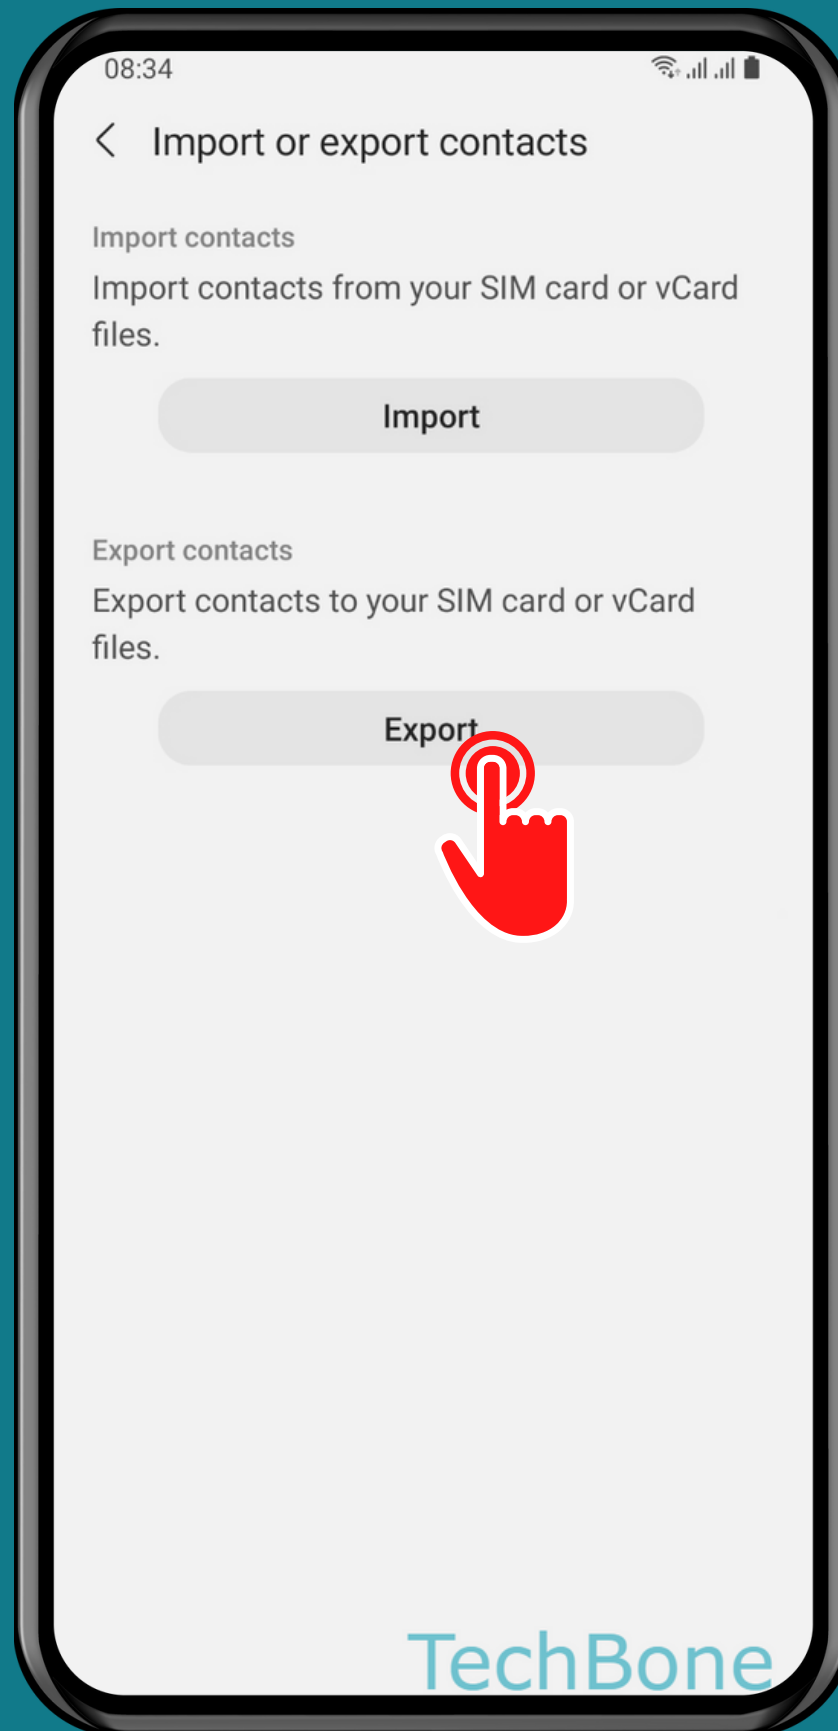

SAMSUNG

Contacts - Android 11 - One UI 3

HOW TO EXPORT CONTACTS

Tap on Contacts

Open the Menu

Tap on
Manage contacts

Tap on
Import or export
contacts

Tap on
Export

Select Where to export

Select the
Desired contacts and
tap **Done**

Tap on
Export

Done!