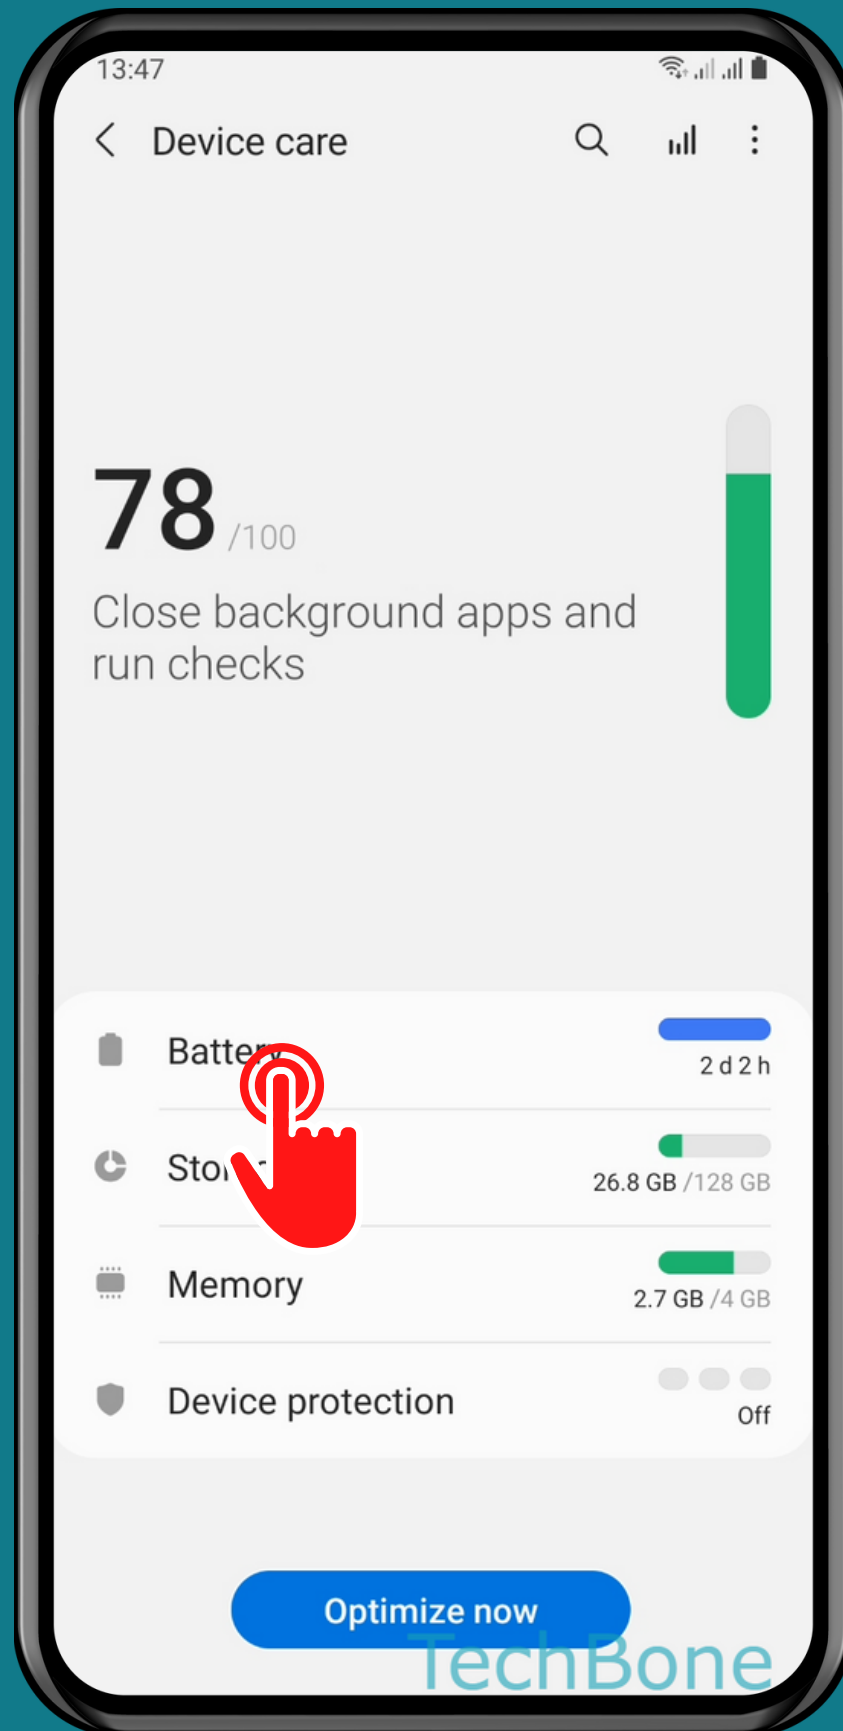

SAMSUNG

Android 11 - One UI 3

HOW TO TURN ON/OFF FAST CHARGING

Tap on
Settings

Tap on Battery and device care

Tap on Battery

Tap on
More battery settings

Turn On/Off Fast charging