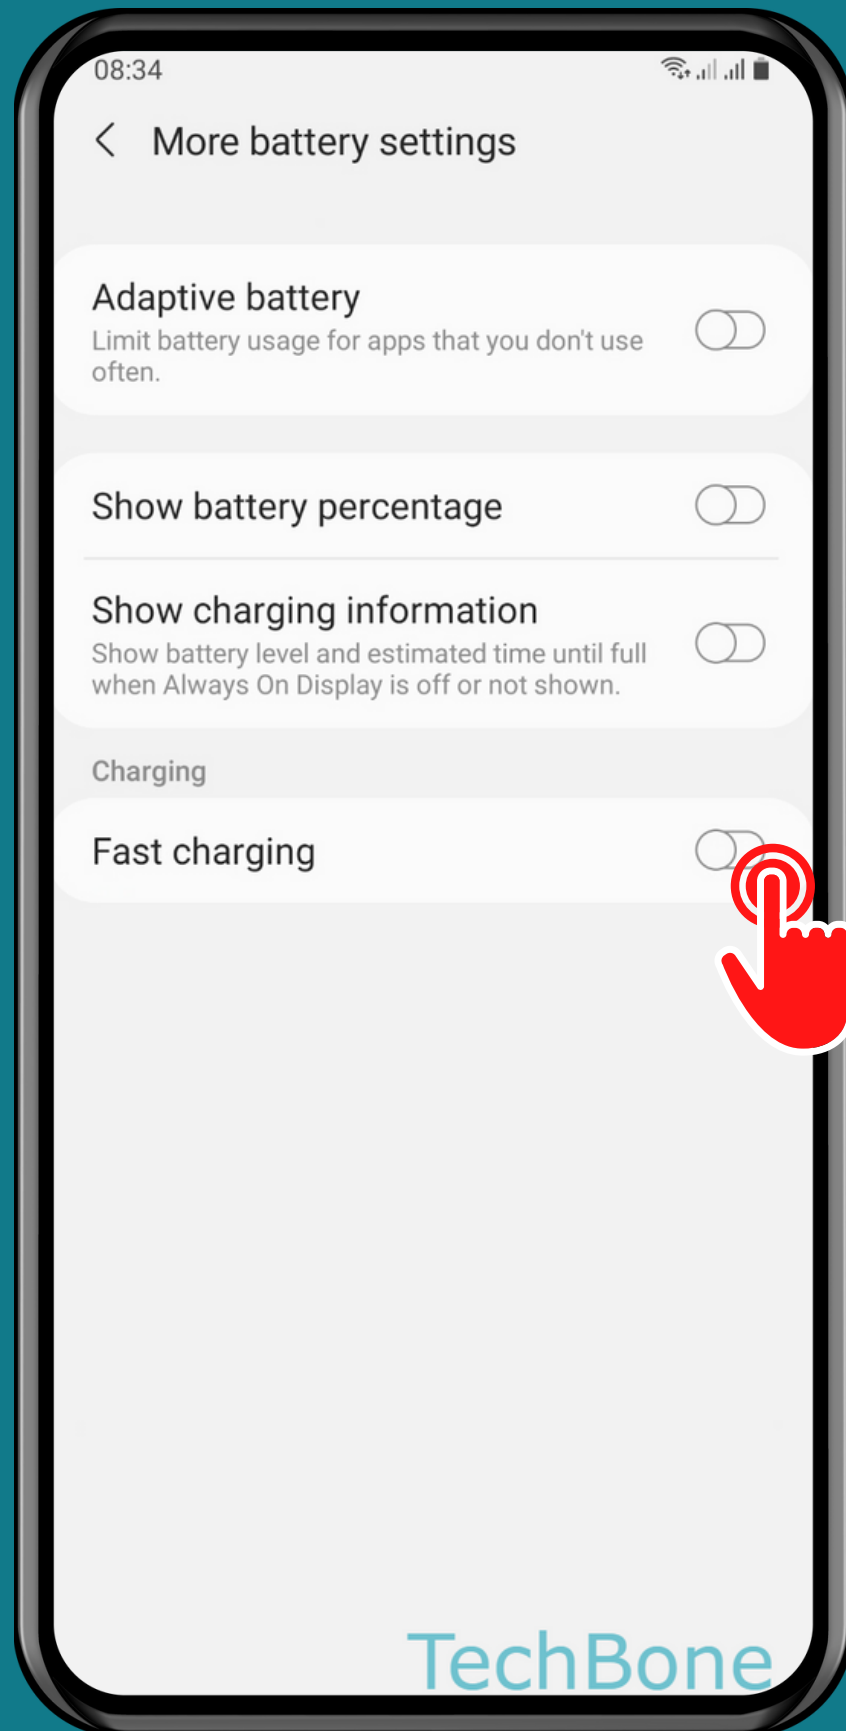

SAMSUNG

Android 11 - One UI 3

HOW TO TURN ON/OFF FAST CHARGING

Tap on
Settings

Tap on Battery and device care

Tap on Battery

Tap on
More battery settings

Turn On/Off Fast charging