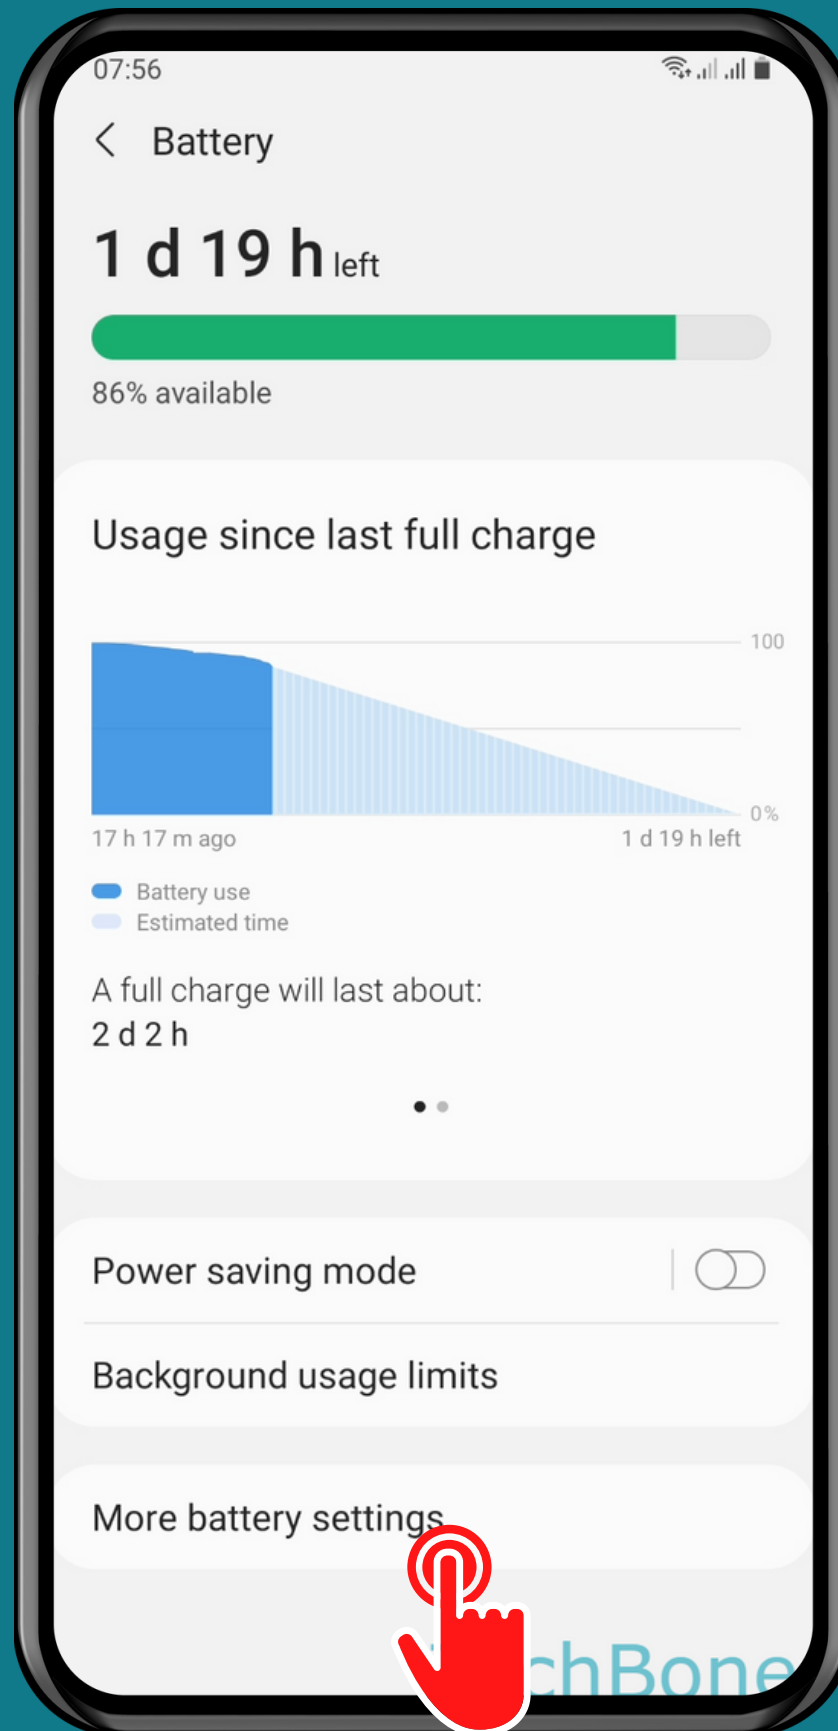

SAMSUNG

Android 11 - One UI 3

HOW TO TURN ON/OFF FAST CHARGING

Tap on
Settings

Tap on Battery and device care

Tap on Battery

Tap on
More battery settings

Turn On/Off Fast charging