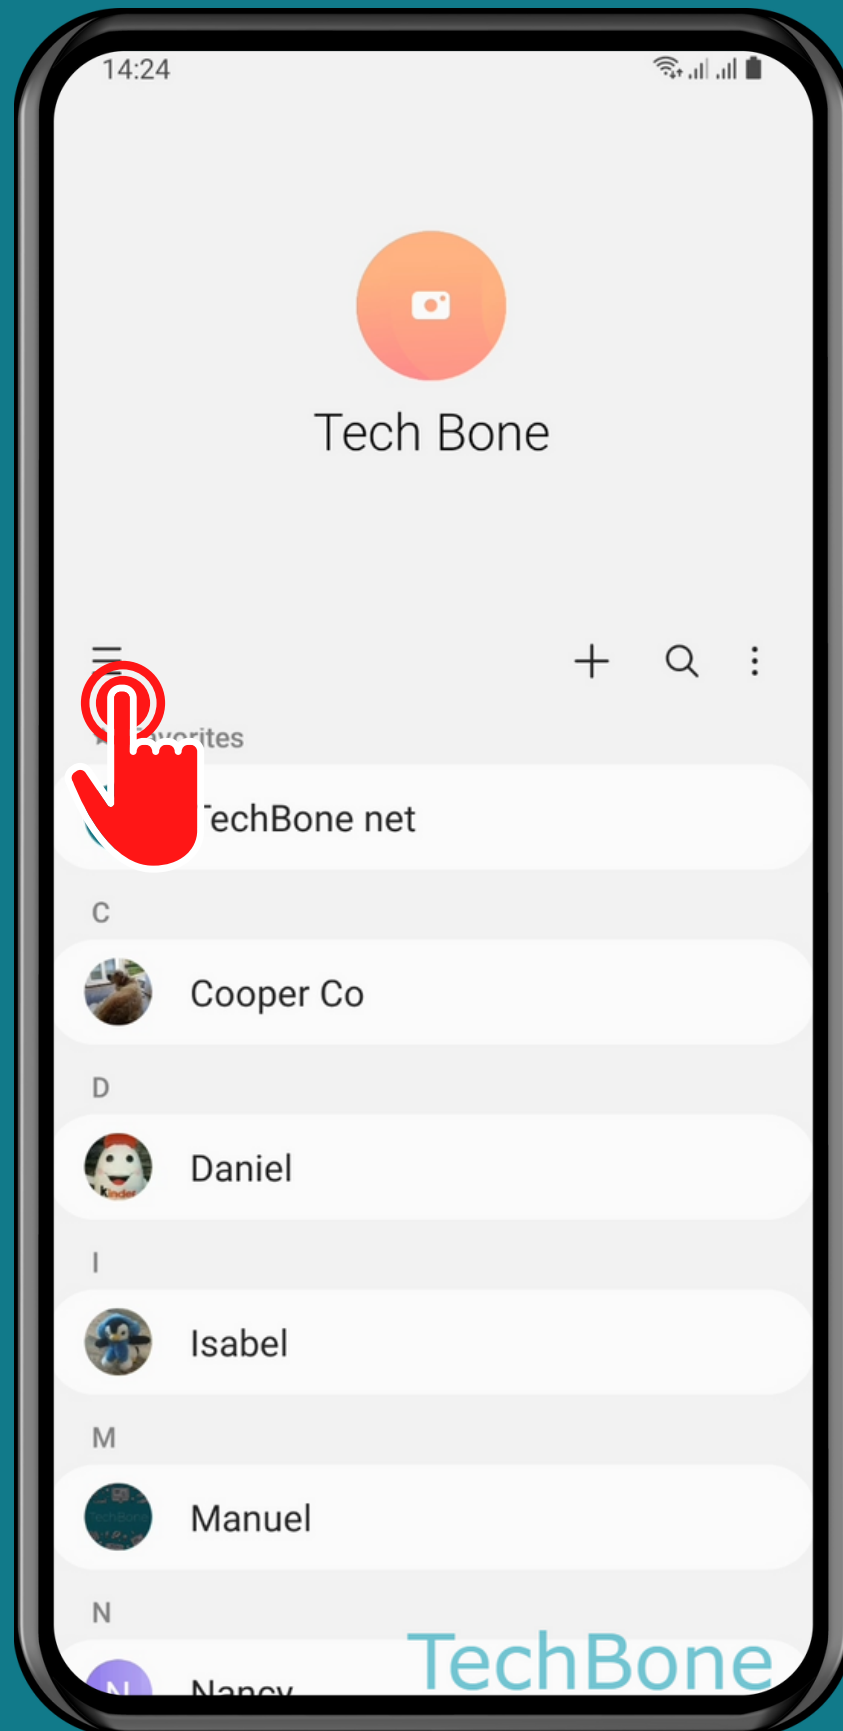

SAMSUNG

Contacts - Android 11 - One UI 3

HOW TO FILTER THE CONTACT LIST

Tap on Contacts

Open the Menu

Tap on
All contacts

Choose an
Account to filter the
contact list

Done!