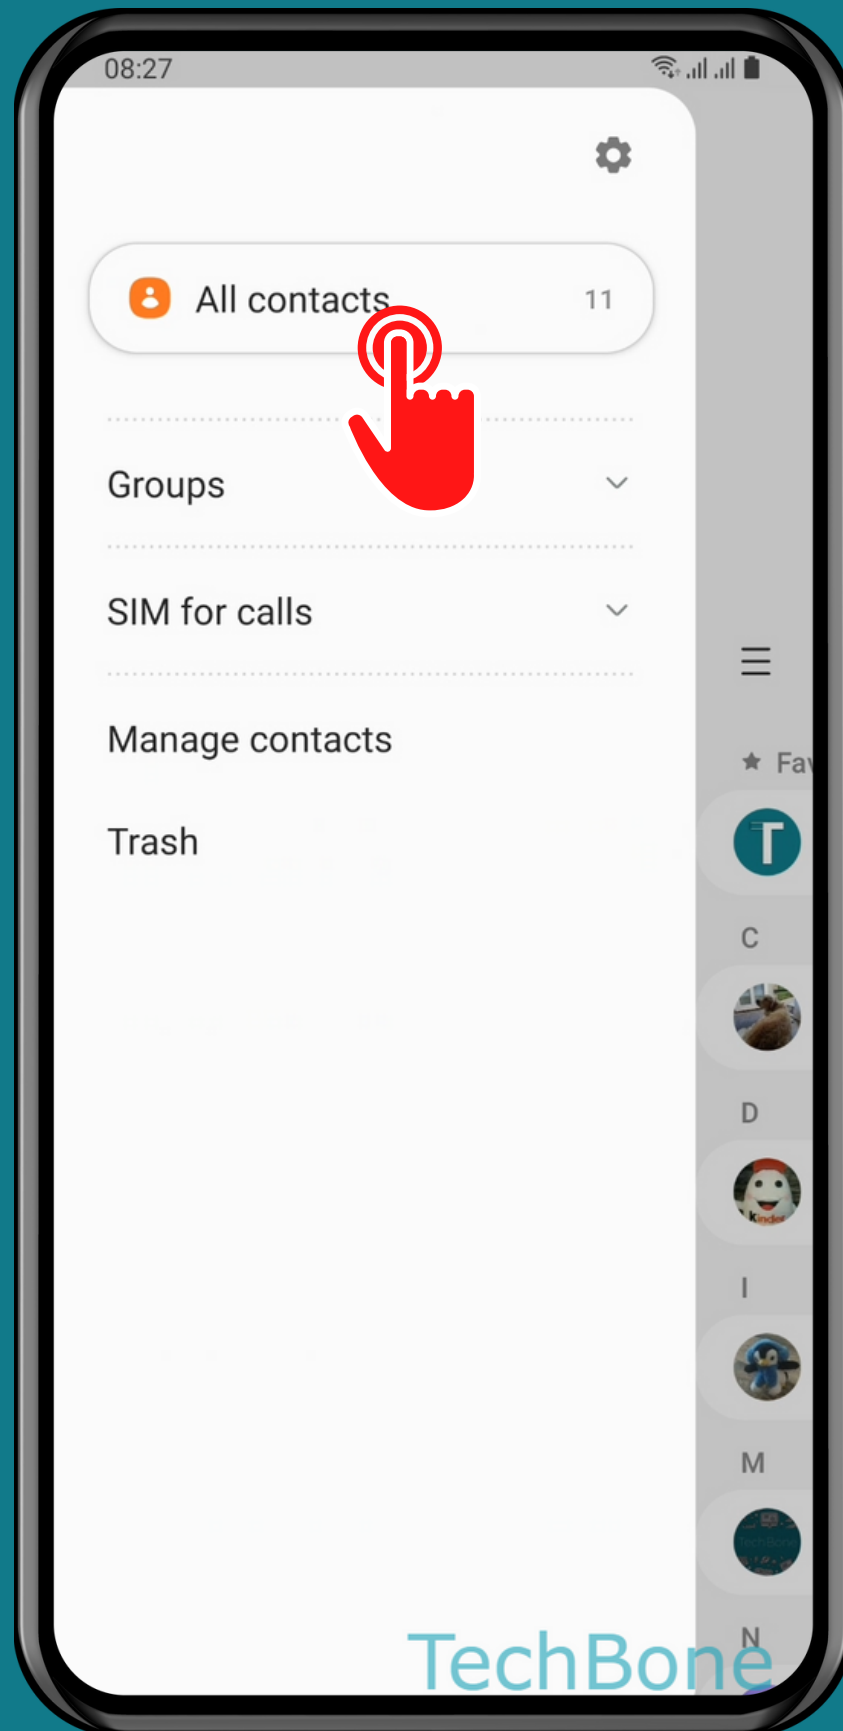

SAMSUNG

Contacts - Android 11 - One UI 3

HOW TO FILTER THE CONTACT LIST

Tap on Contacts

Open the Menu

Tap on
All contacts

Choose an
Account to filter the
contact list

Done!