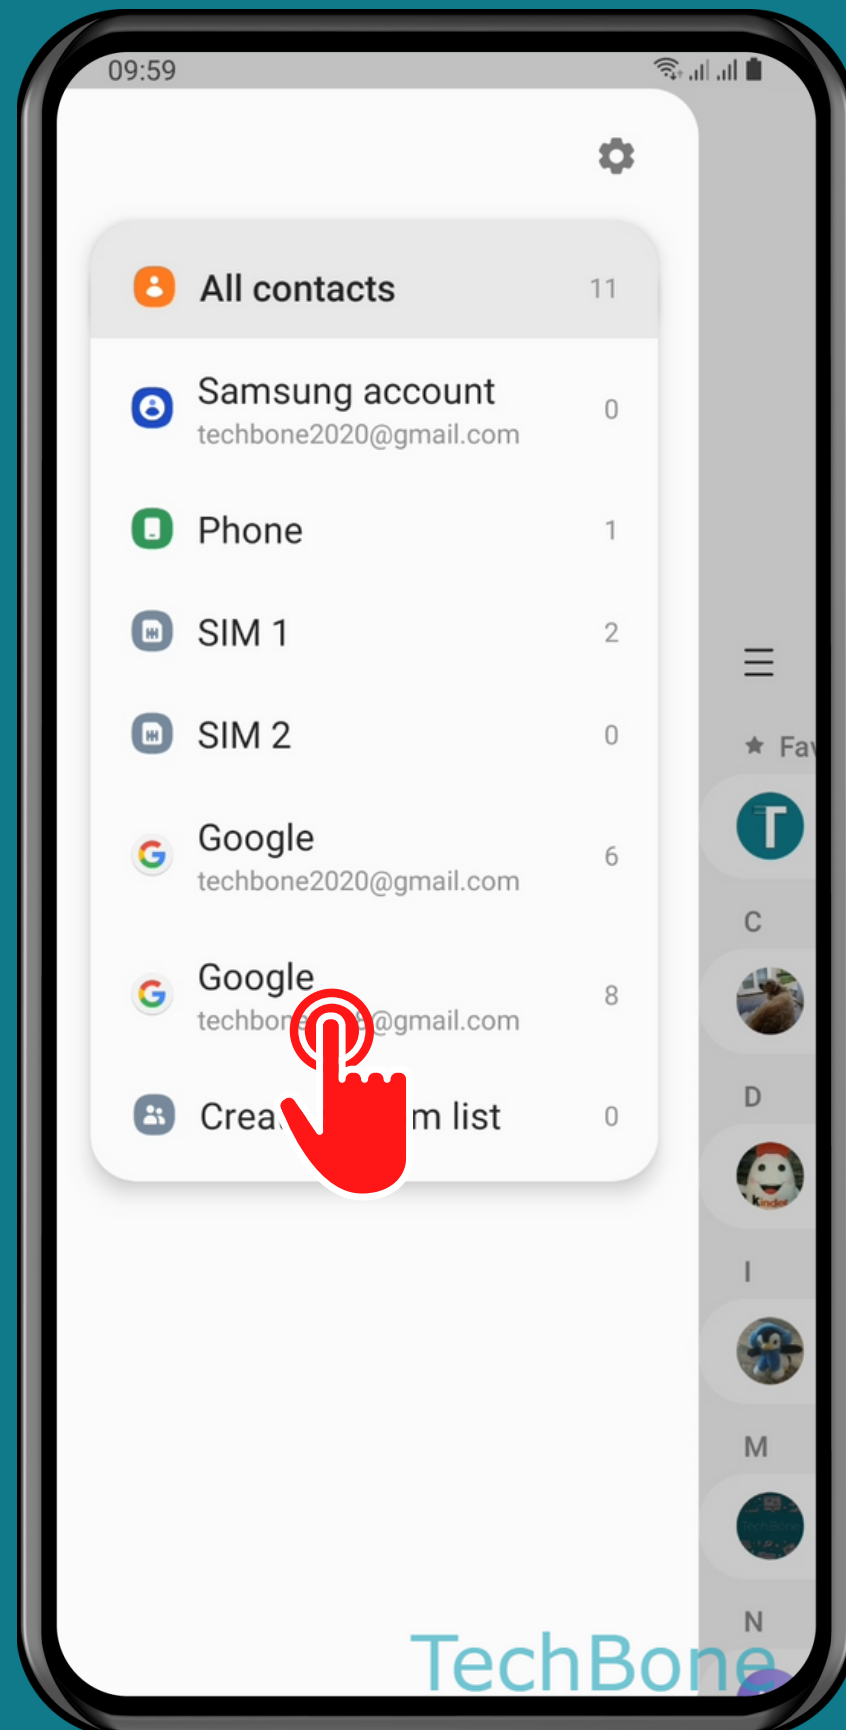

SAMSUNG

Contacts - Android 11 - One UI 3

HOW TO FILTER THE CONTACT LIST

Tap on Contacts

Open the Menu

Tap on
All contacts

Choose an
Account to filter the
contact list

Done!