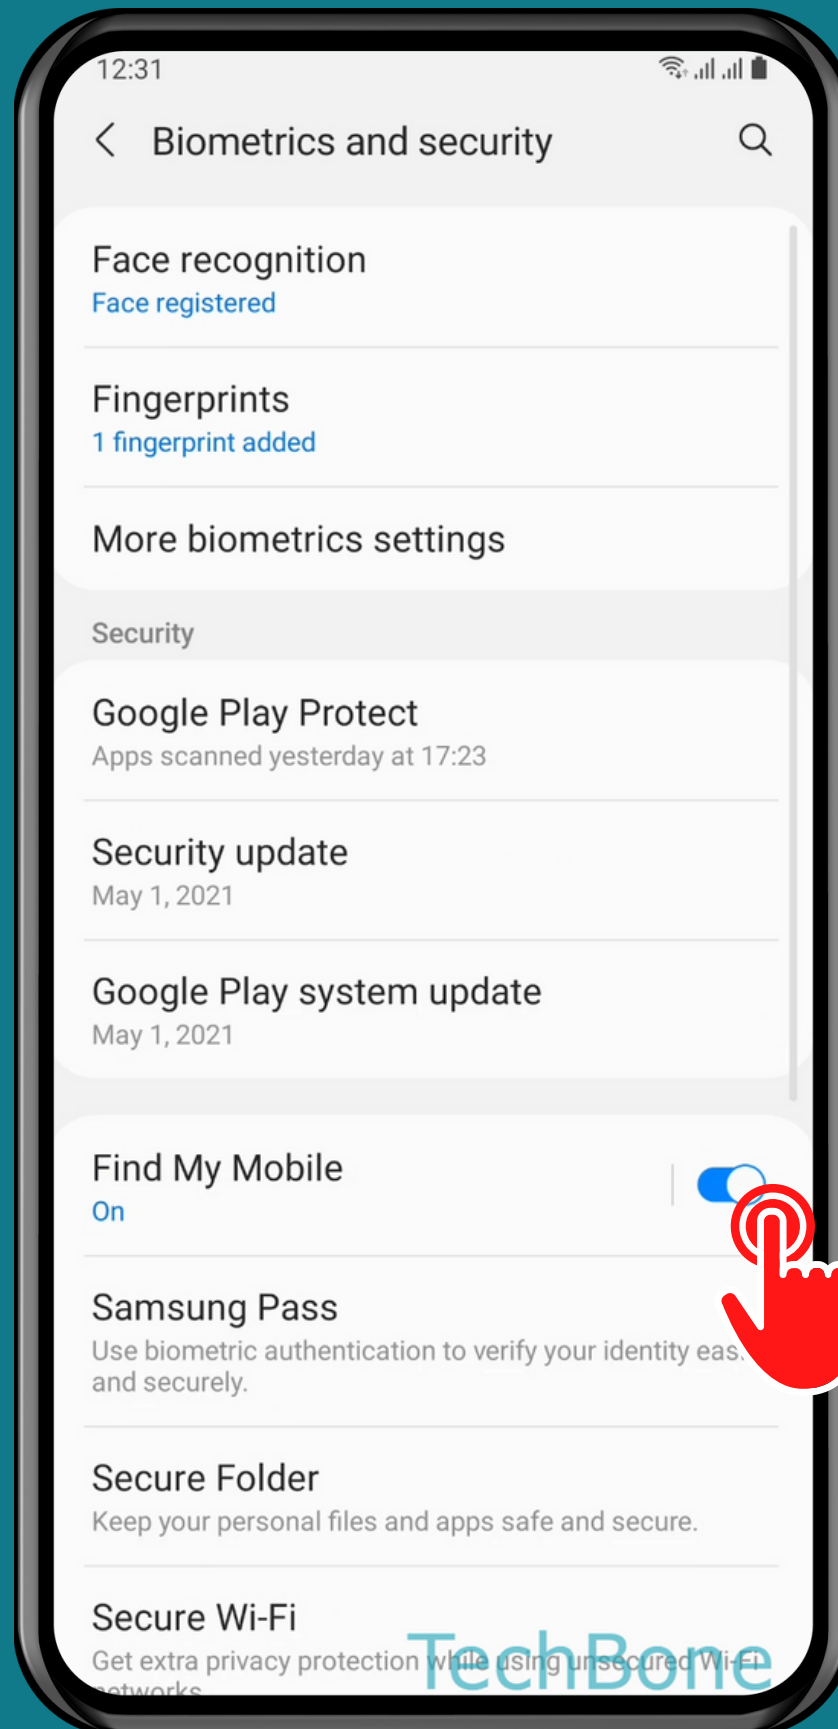

SAMSUNG

Android 11 - One UI 3

HOW TO TURN ON/OFF FIND MY MOBILE

Tap on
Settings

Tap on Biometrics and security

Turn On/Off Find My Mobile

Done!