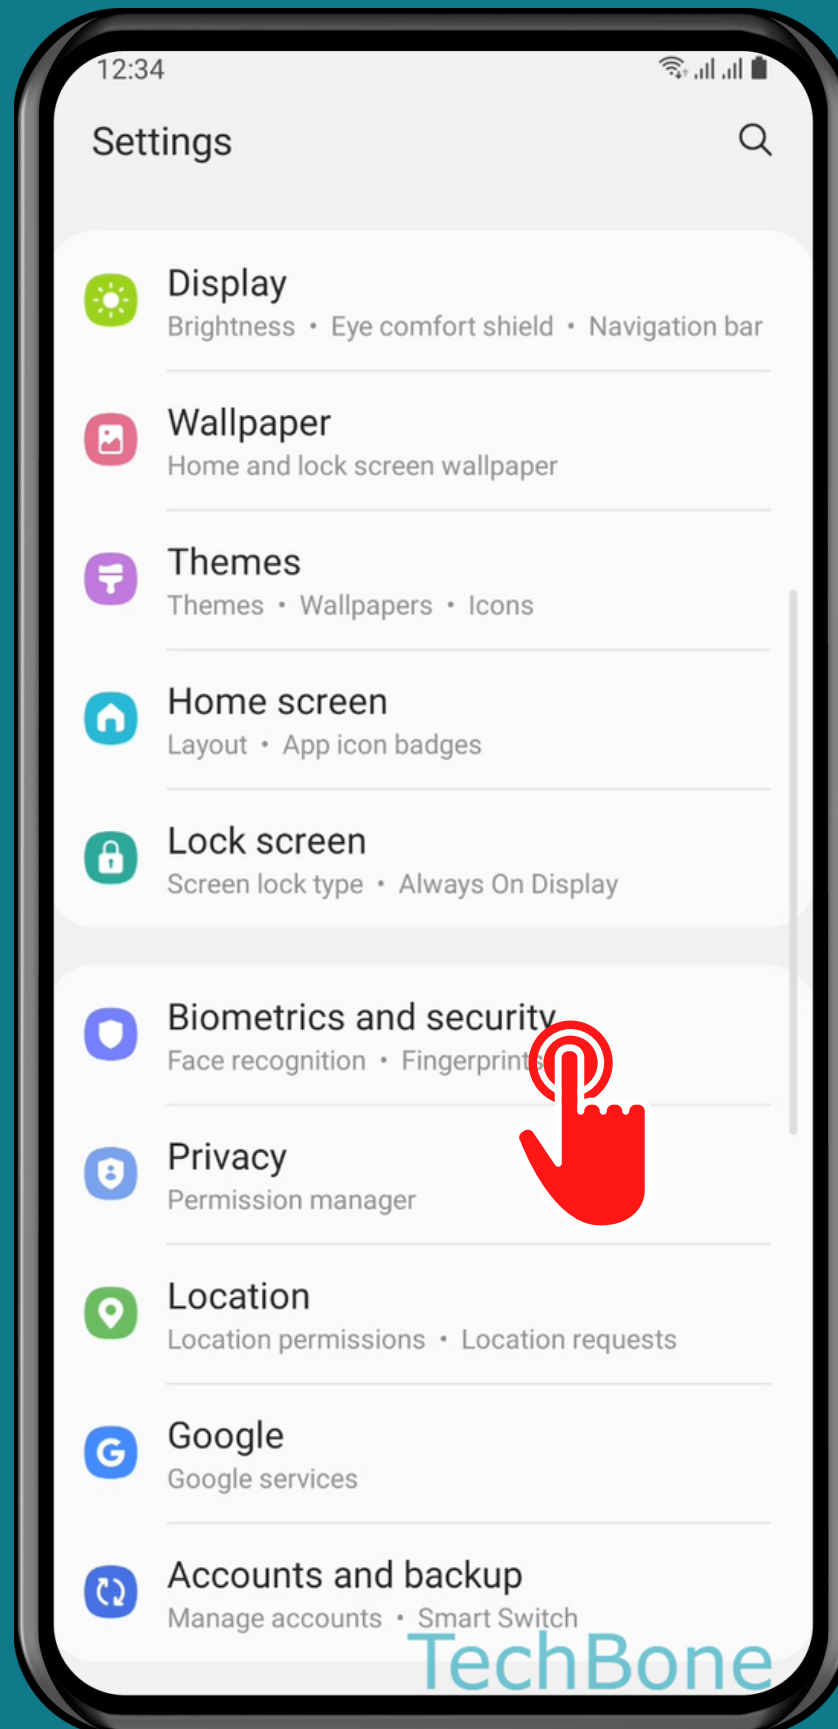

SAMSUNG

Android 11 - One UI 3

HOW TO TURN ON/OFF FIND MY MOBILE

Tap on
Settings

Tap on Biometrics and security

Turn On/Off Find My Mobile

Done!