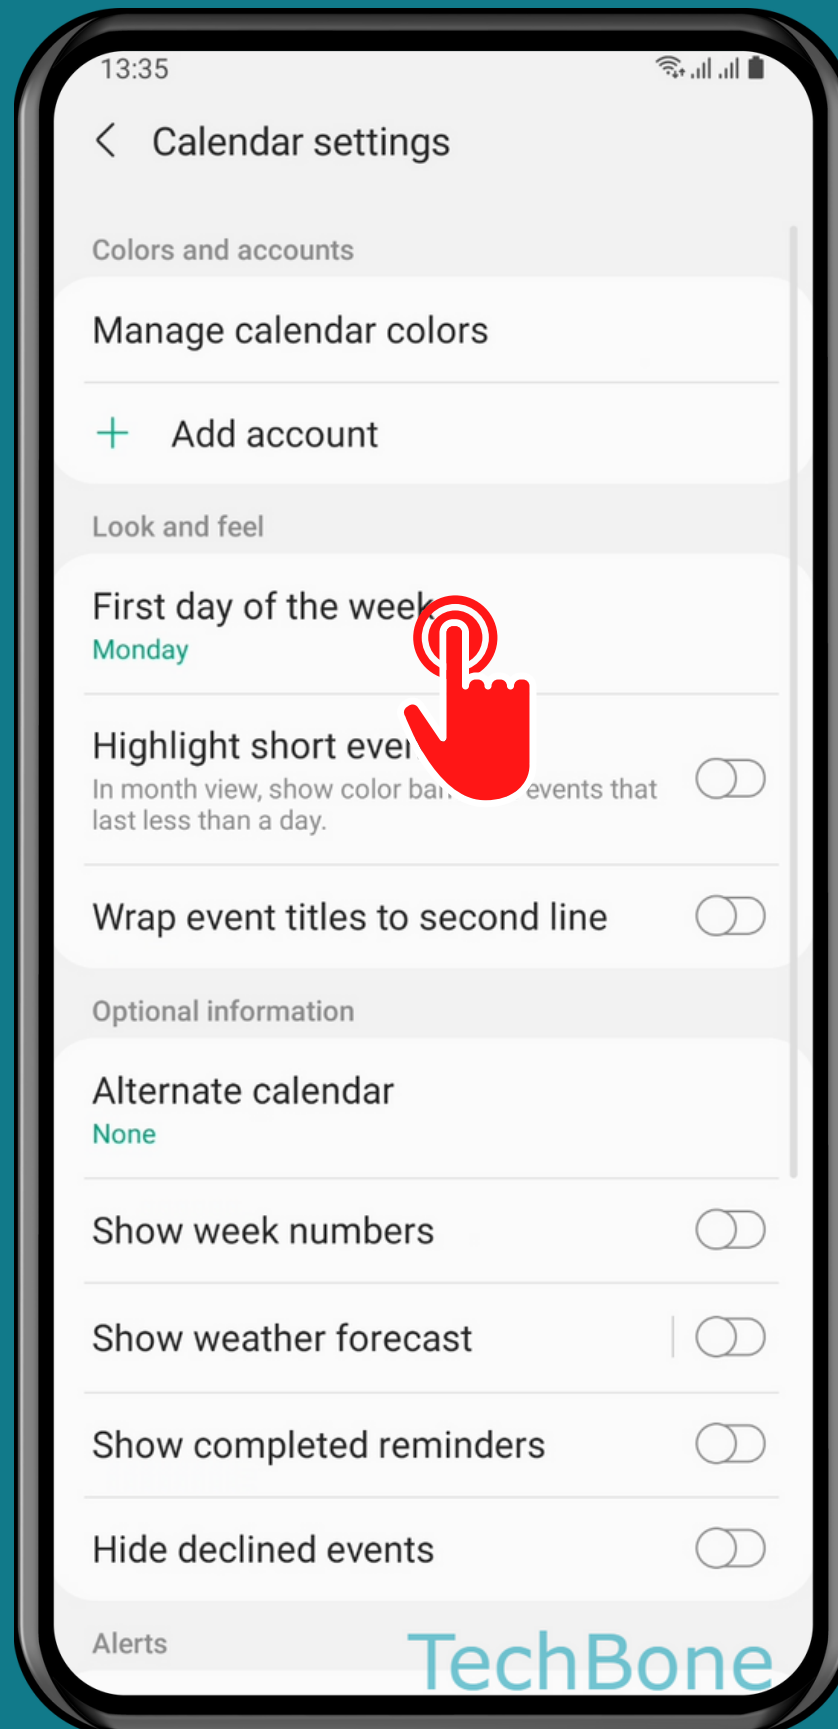

# HOW TO SET FIRST DAY OF THE WEEK IN CALENDAR

# Tap on Calendar

# Tap on Settings

Tap on  
First day of the week