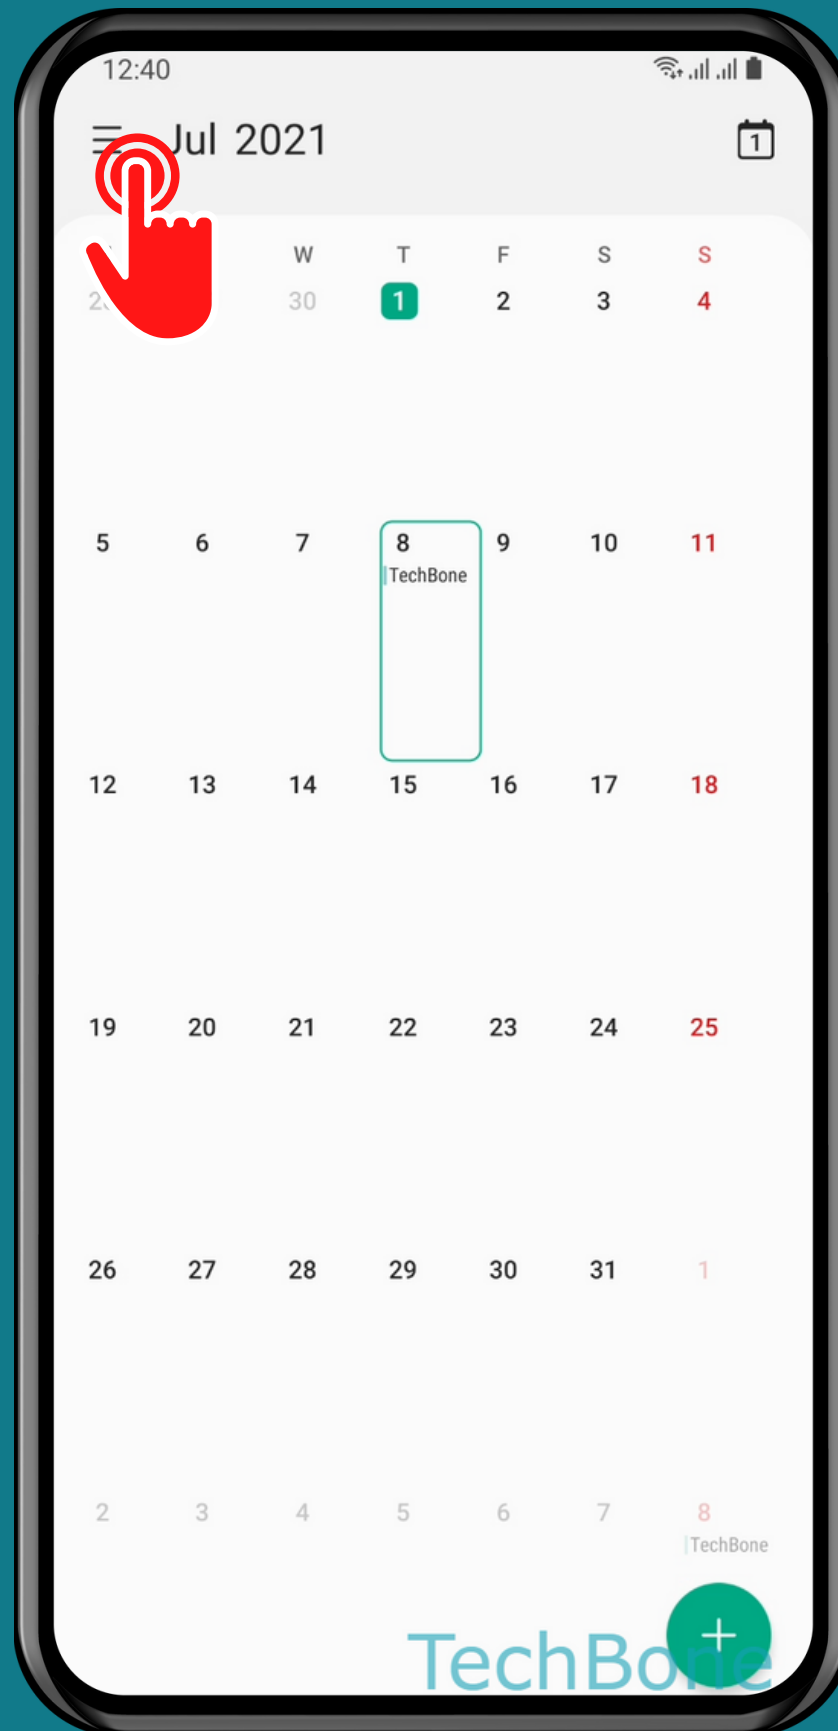

SAMSUNG

Calendar - Android 11 - One UI 3

# HOW TO SET FIRST DAY OF THE WEEK IN CALENDAR

# Tap on Calendar