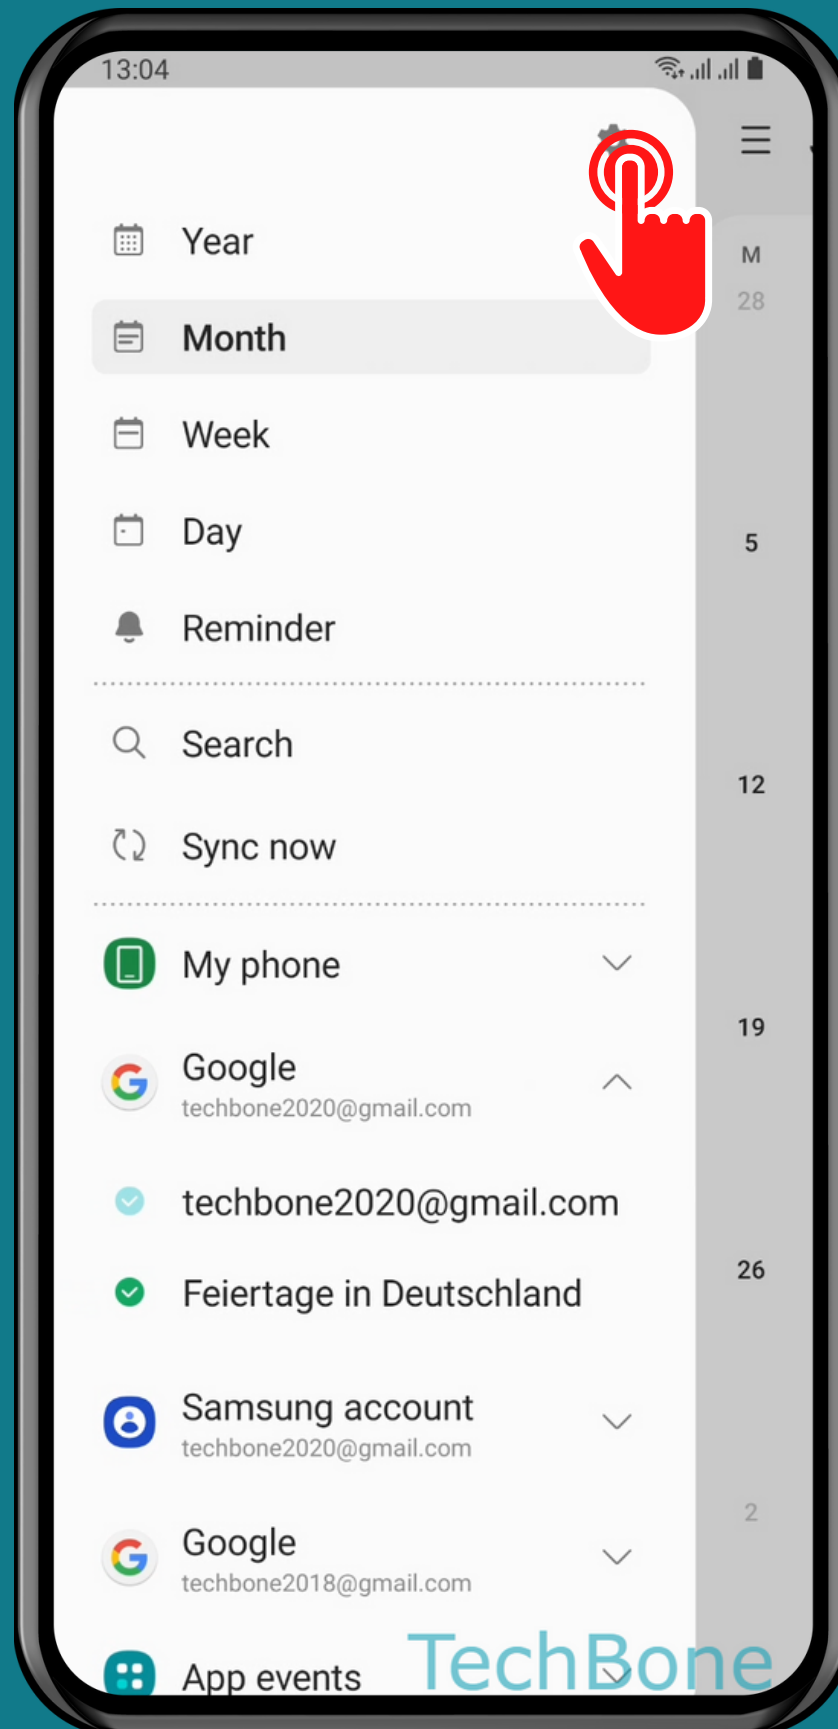

Tap on Settings