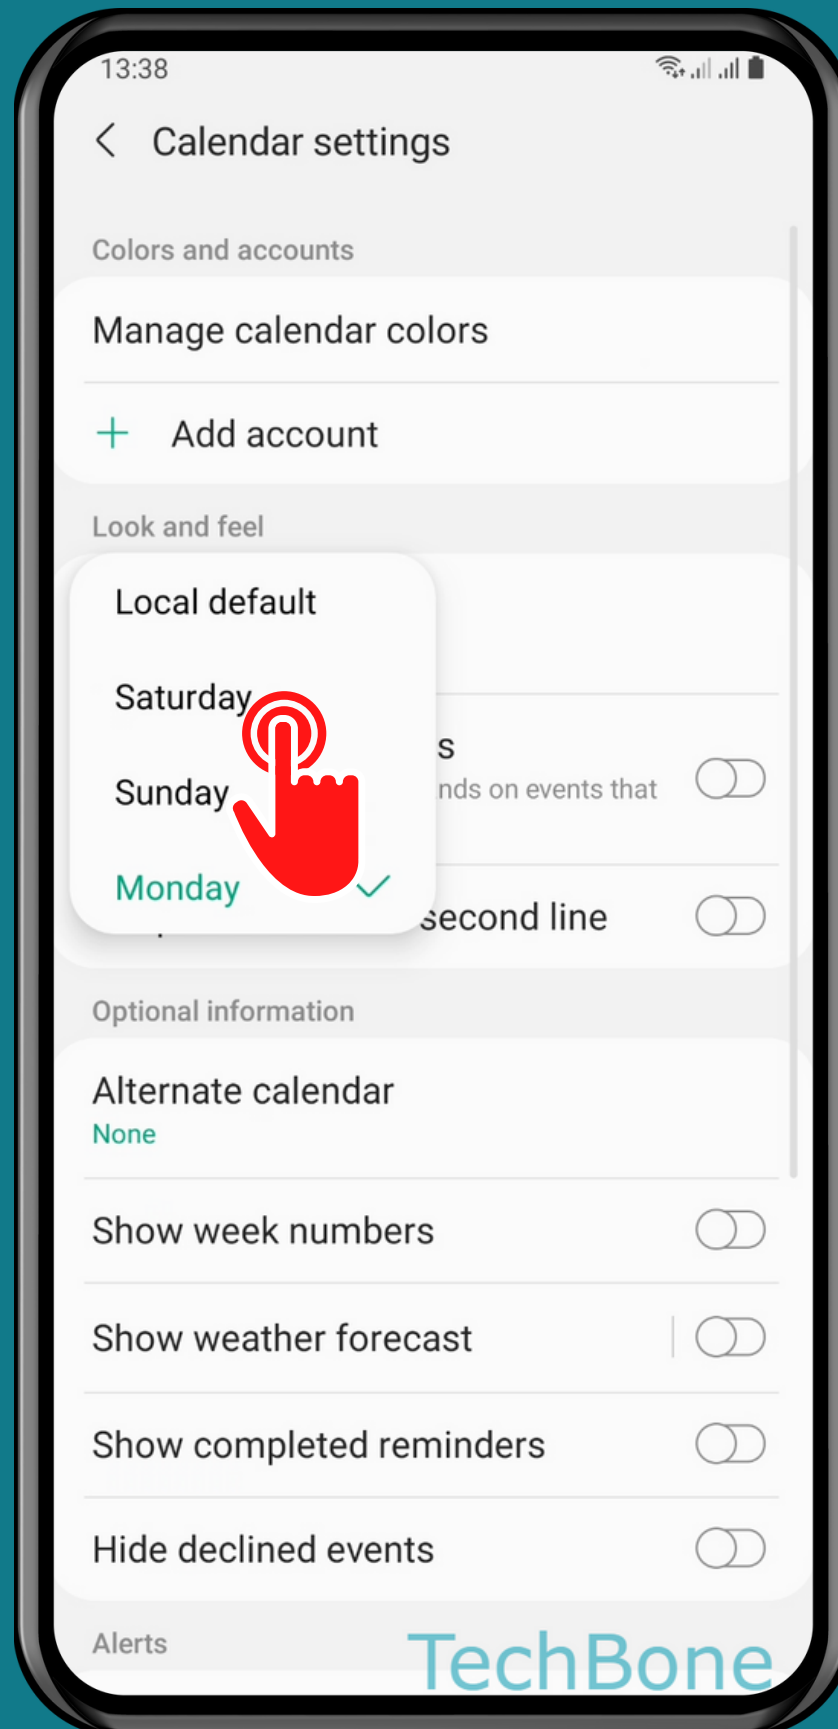

# HOW TO SET FIRST DAY OF THE WEEK IN CALENDAR

# Tap on Calendar

# Open the Menu

# Tap on Settings

Tap on  
First day of the week