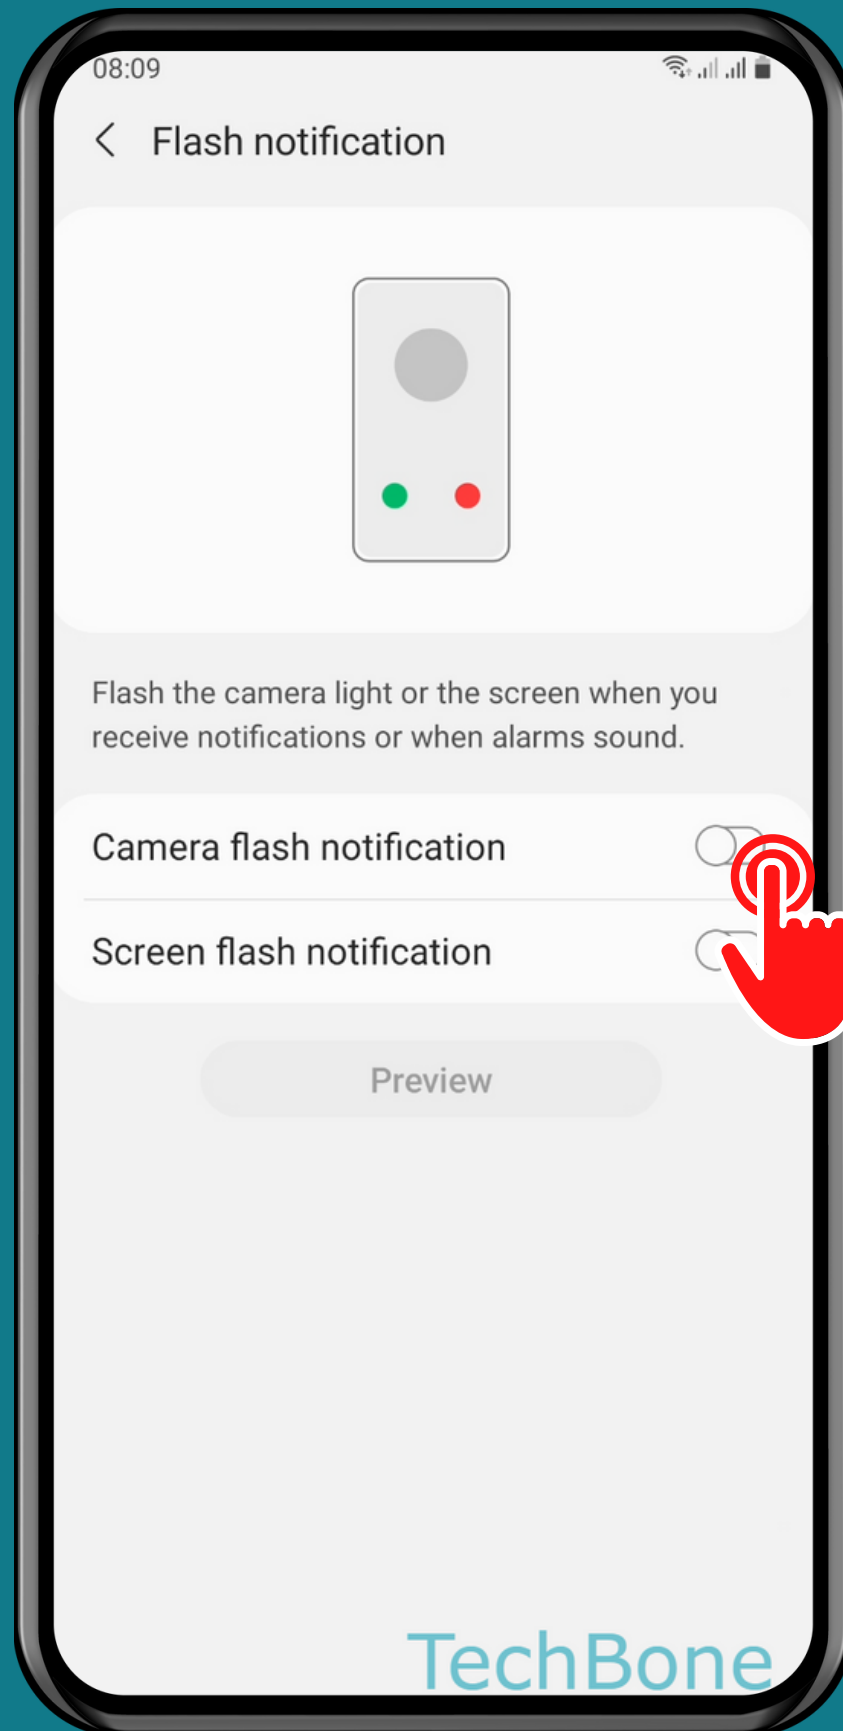

SAMSUNG

Android 11 - One UI 3

HOW TO TURN ON/OFF CAMERA OR SCREEN FLASH NOTIFICATION

Tap on
Settings

Tap on Accessibility

TechBone

Tap on
Advanced settings

Tap on Flash notification

Turn On/Off Camera / Screen flash notification

Done!