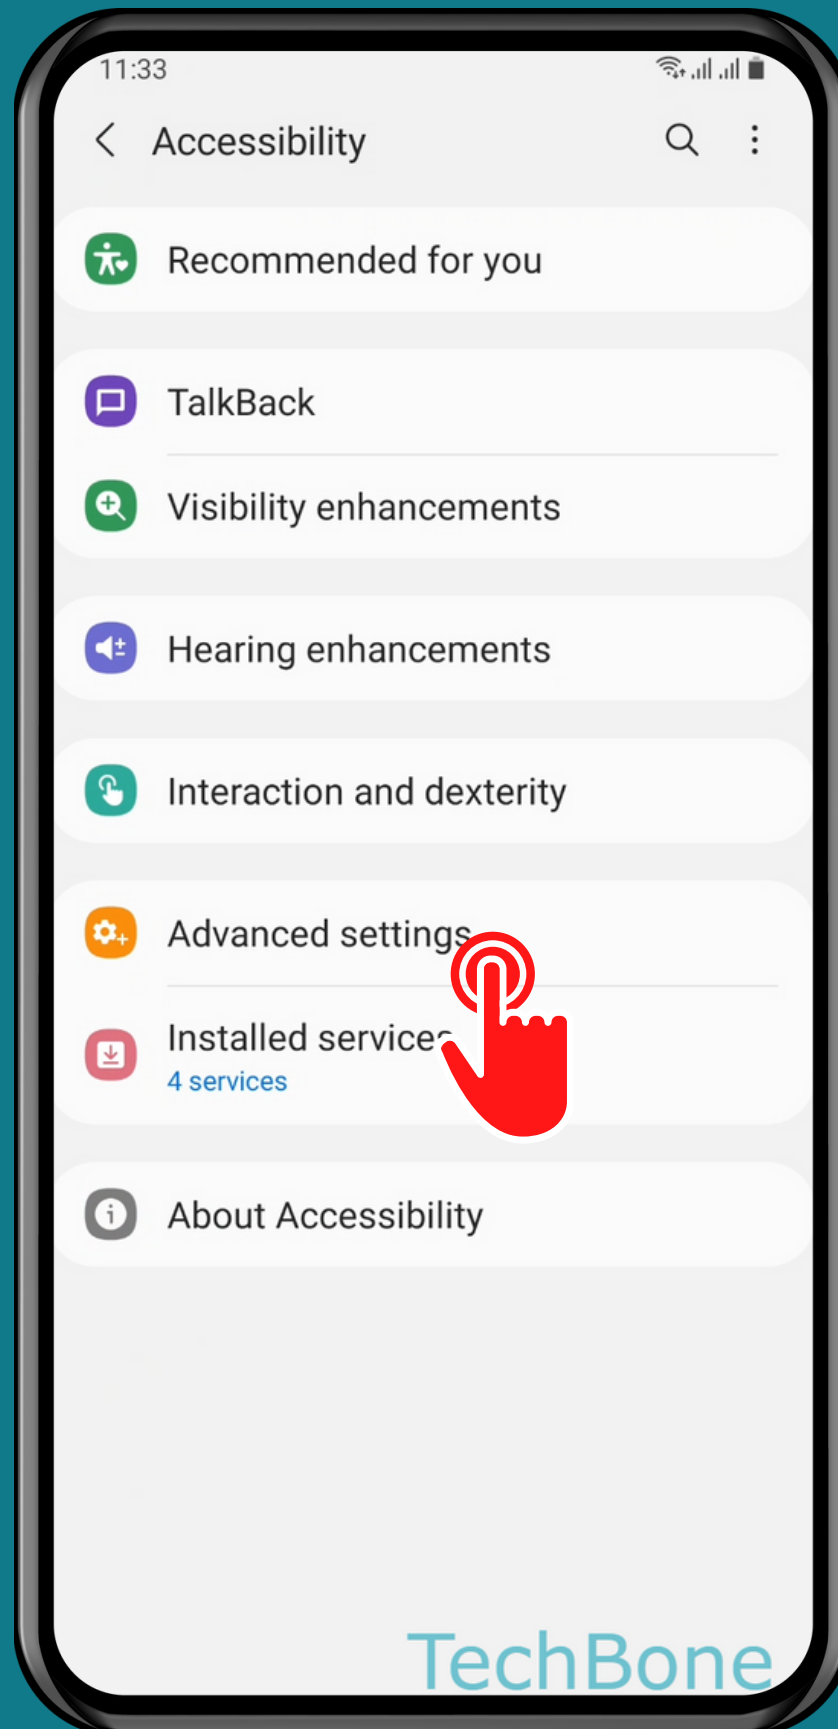

SAMSUNG

Android 11 - One UI 3

HOW TO TURN ON/OFF CAMERA OR SCREEN FLASH NOTIFICATION

Tap on
Settings

Tap on Accessibility

TechBone

Tap on
Advanced settings

Tap on Flash notification

Turn On/Off Camera / Screen flash notification

Done!