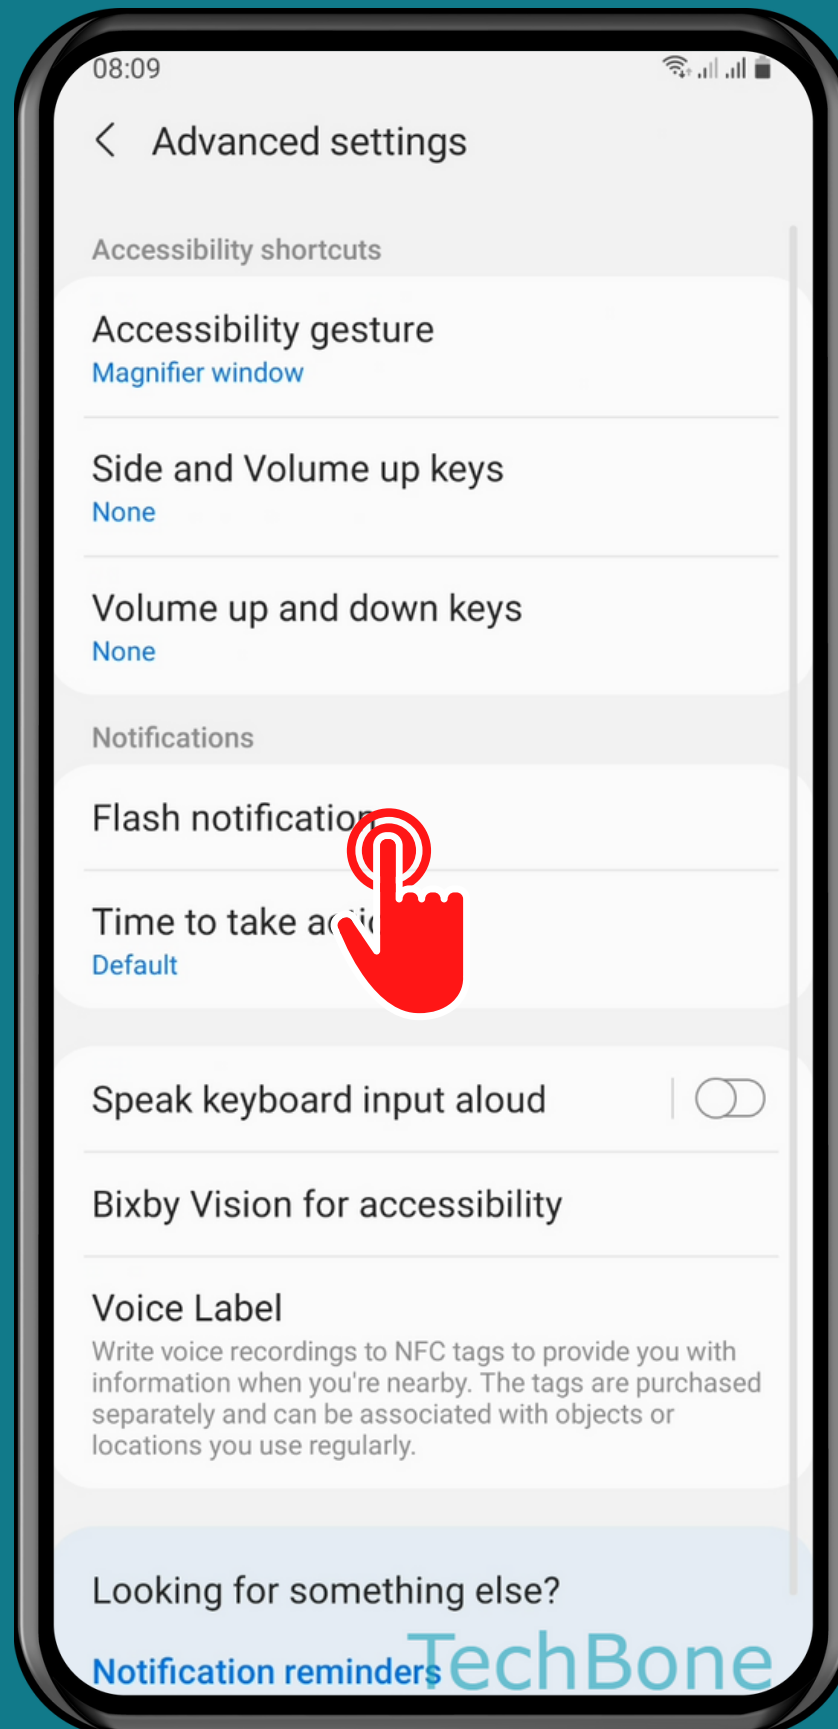

SAMSUNG

Android 11 - One UI 3

HOW TO TURN ON/OFF CAMERA OR SCREEN FLASH NOTIFICATION

Tap on
Settings

Tap on Accessibility

TechBone

Tap on
Advanced settings

Tap on Flash notification

Turn On/Off Camera / Screen flash notification

Done!