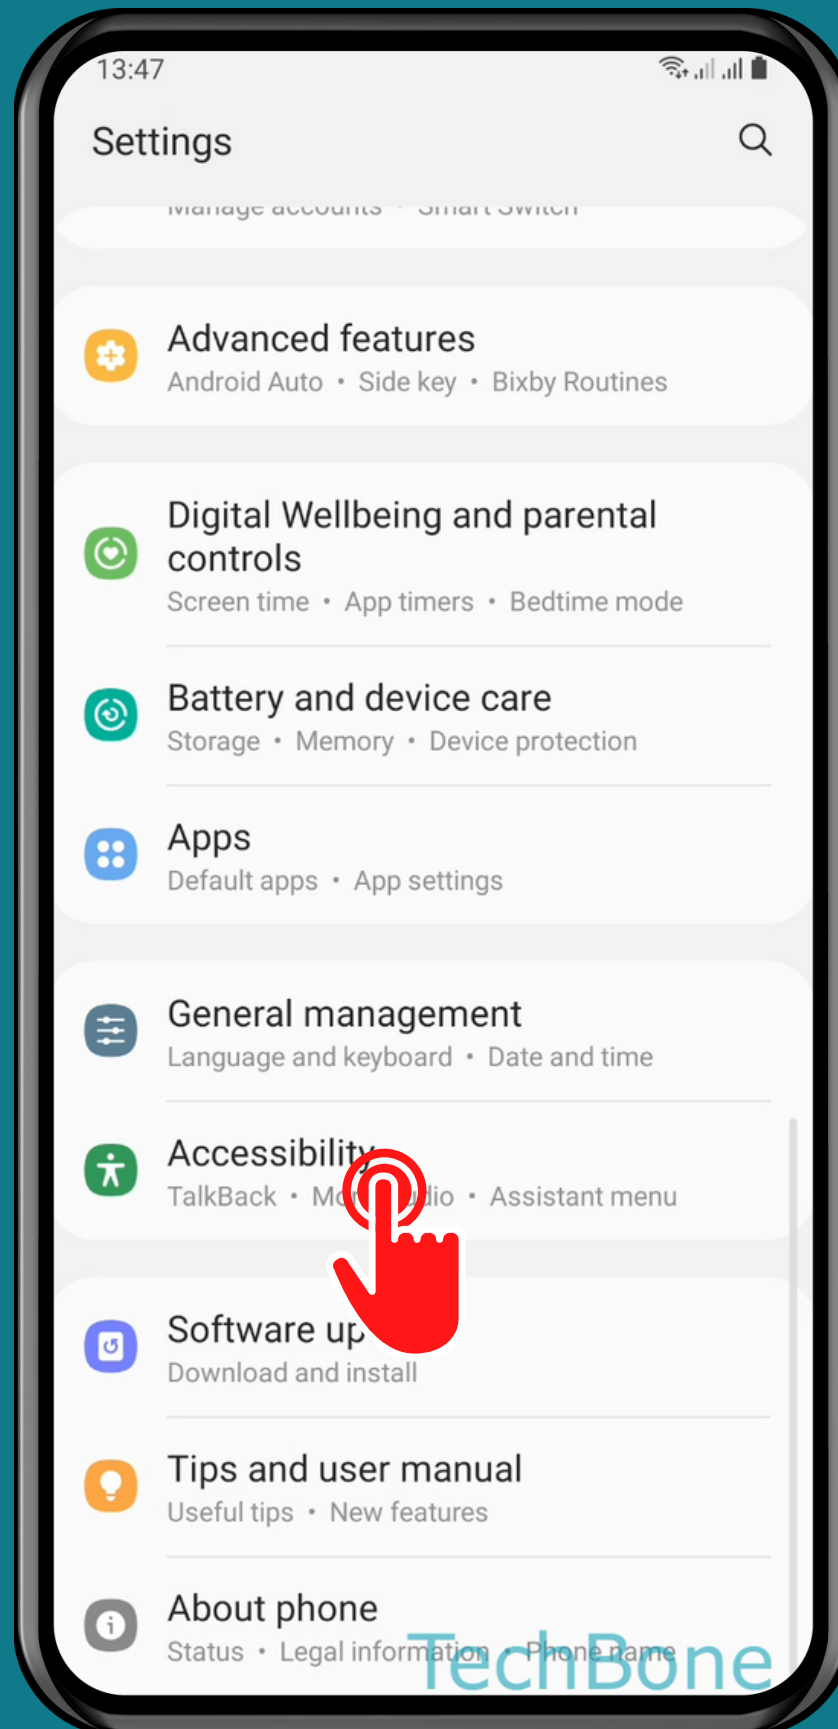

SAMSUNG

Android 11 - One UI 3

HOW TO TURN ON/OFF CAMERA OR SCREEN FLASH NOTIFICATION

Tap on
Settings

Tap on Accessibility

TechBone

Tap on
Advanced settings

Tap on Flash notification

Turn On/Off Camera / Screen flash notification

Done!