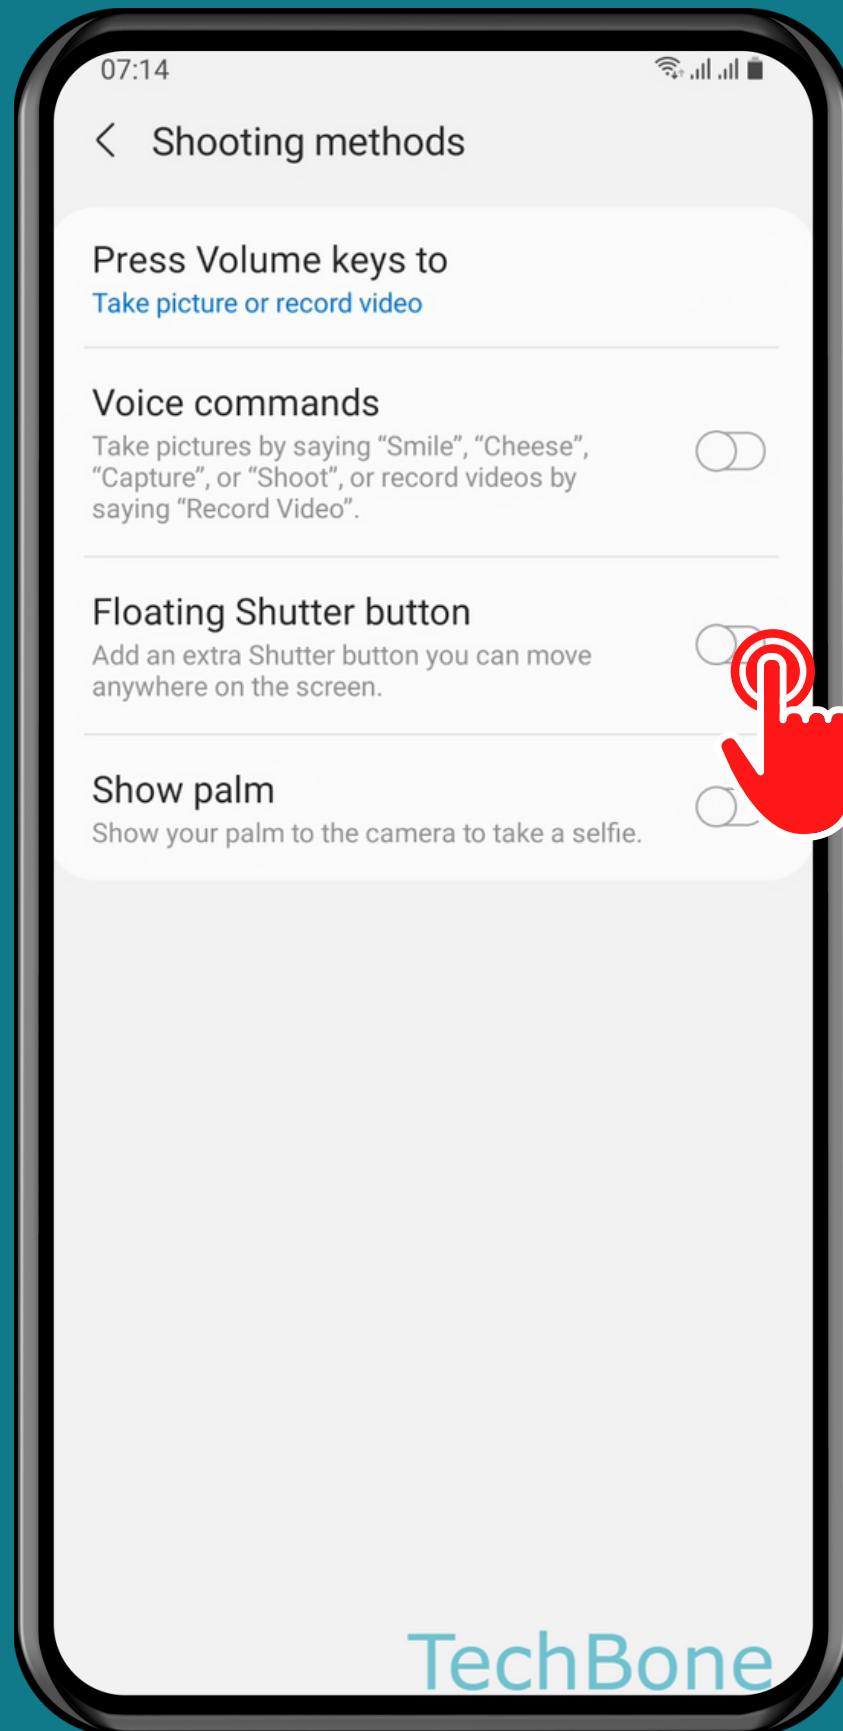

SAMSUNG

Camera - Android 11 - One UI 3

HOW TO TURN ON/OFF FLOATING CAMERA SHUTTER

Tap on
Camera

Tap on Settings

Tap on Shooting methods

Turn On/Off Floating Shutter button

Done!