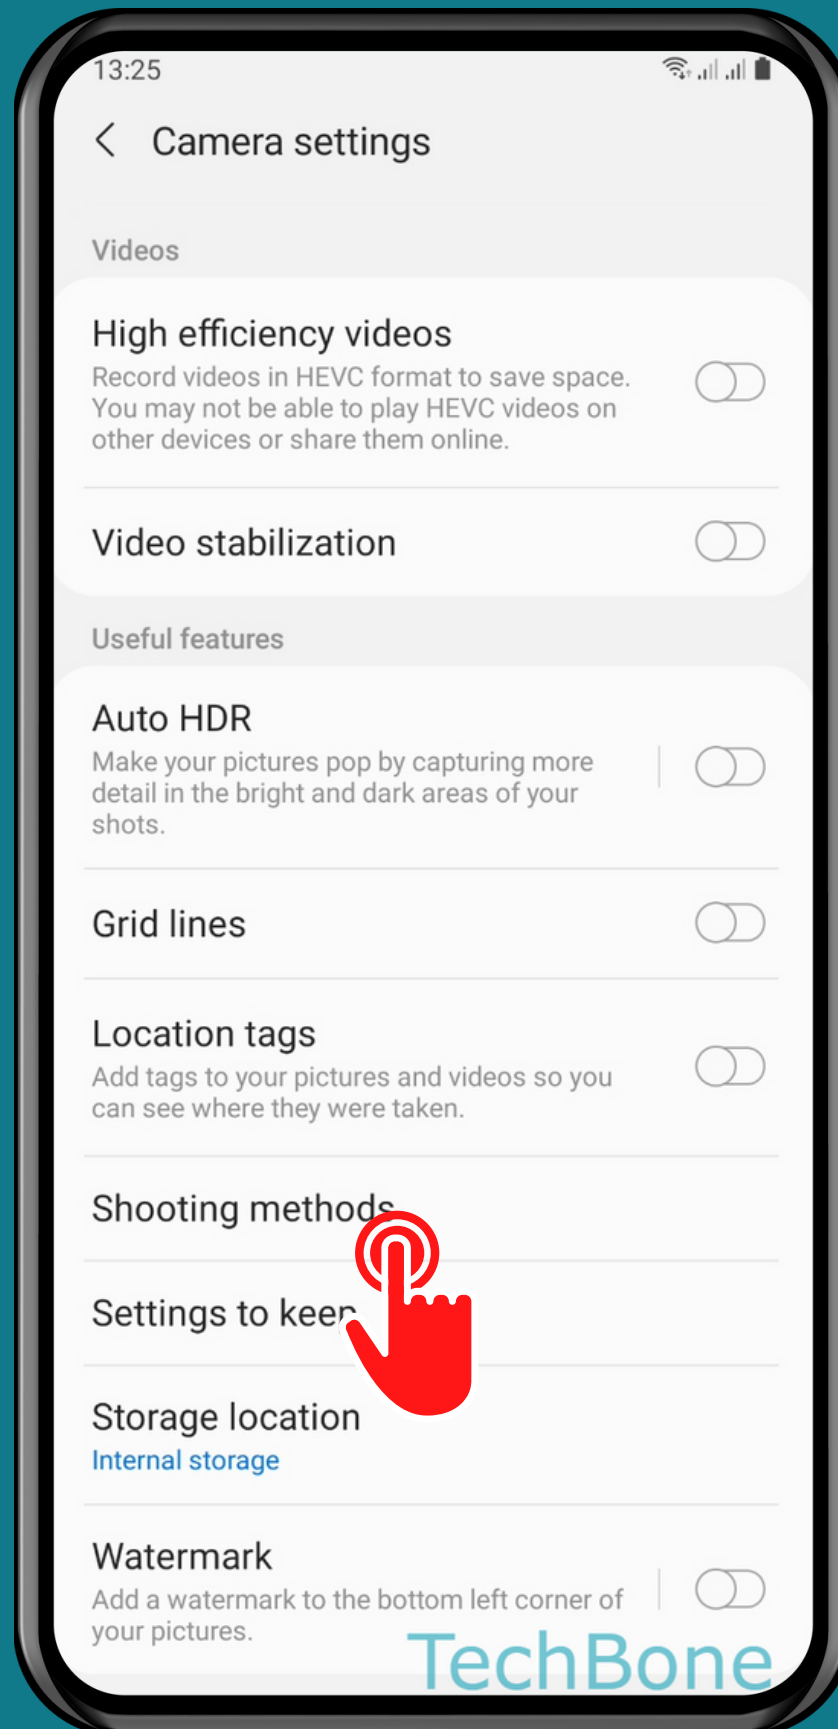

SAMSUNG

Camera - Android 11 - One UI 3

HOW TO TURN ON/OFF FLOATING CAMERA SHUTTER

Tap on
Camera

Tap on Settings

Tap on Shooting methods

Turn On/Off Floating Shutter button

Done!