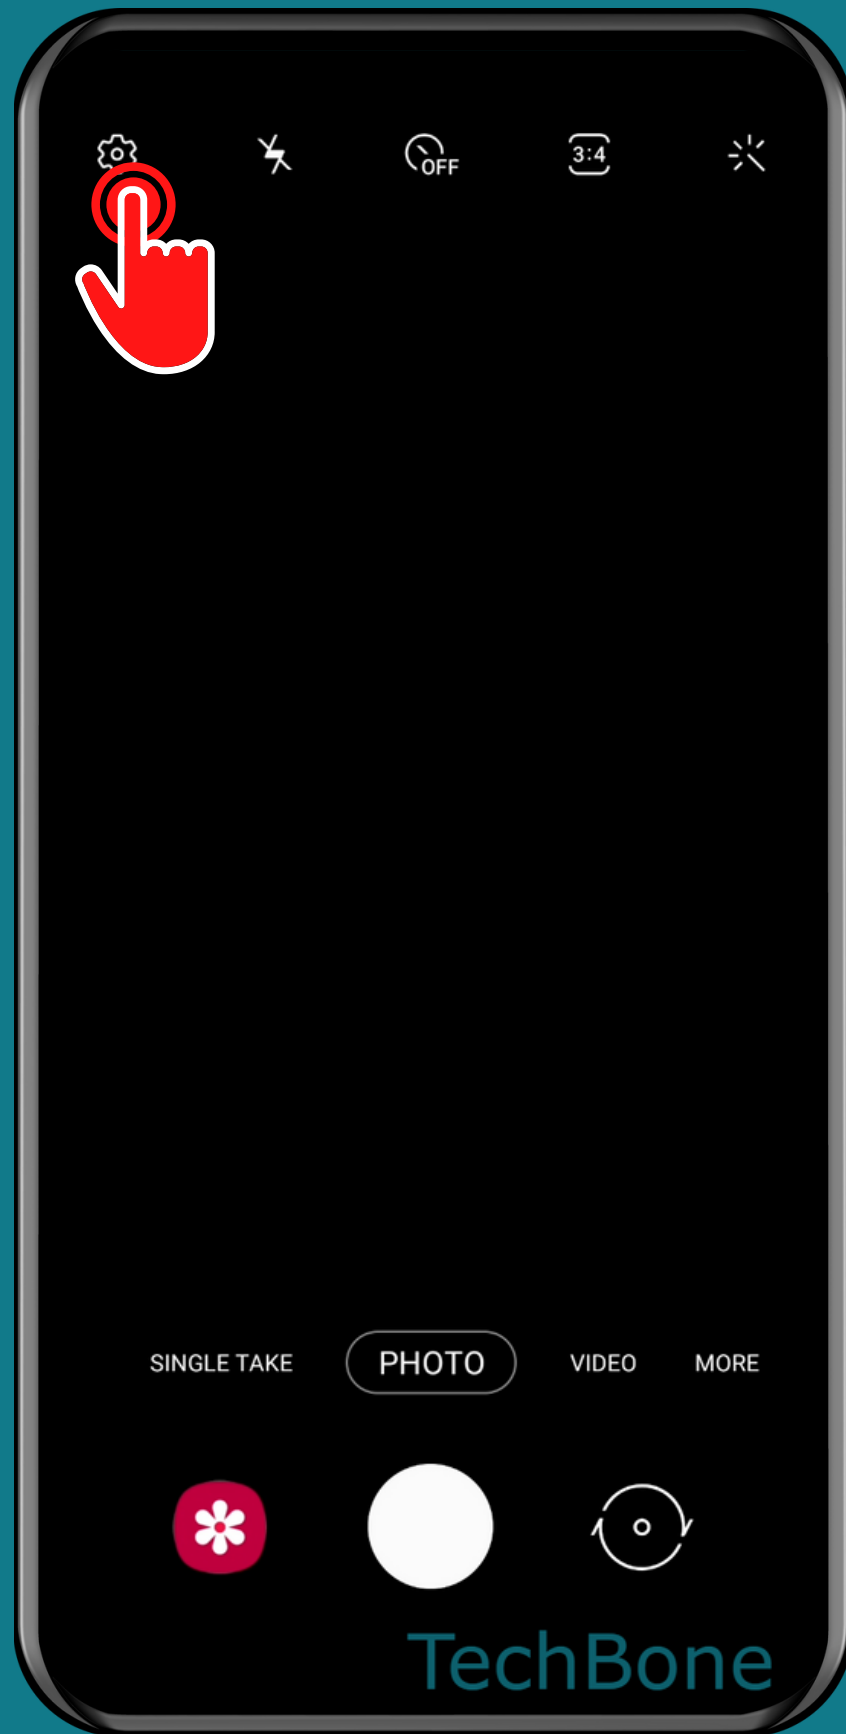

SAMSUNG

Camera - Android 11 - One UI 3

HOW TO TURN ON/OFF FLOATING CAMERA SHUTTER

Tap on
Camera

Tap on Settings

Tap on Shooting methods

Turn On/Off Floating Shutter button

Done!