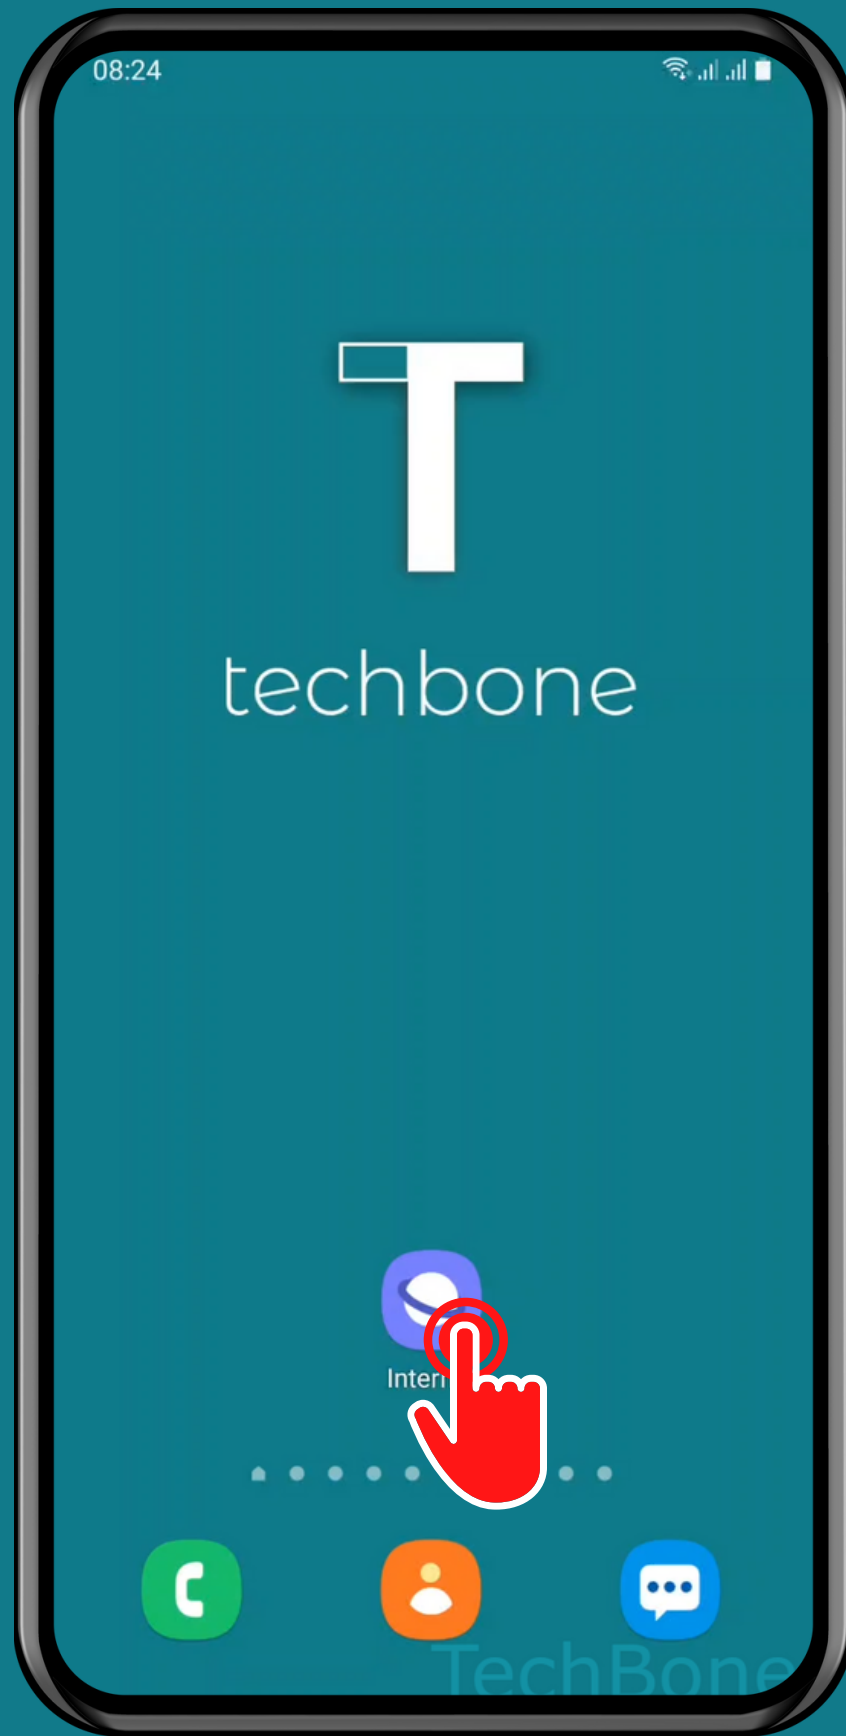

SAMSUNG

Internet browser - Android 11 - One UI 3

# Tap on Internet

# Tap on Text size

Swipe **left** or **right** to  
adjust the Text size

Tap on  
OK

Done!