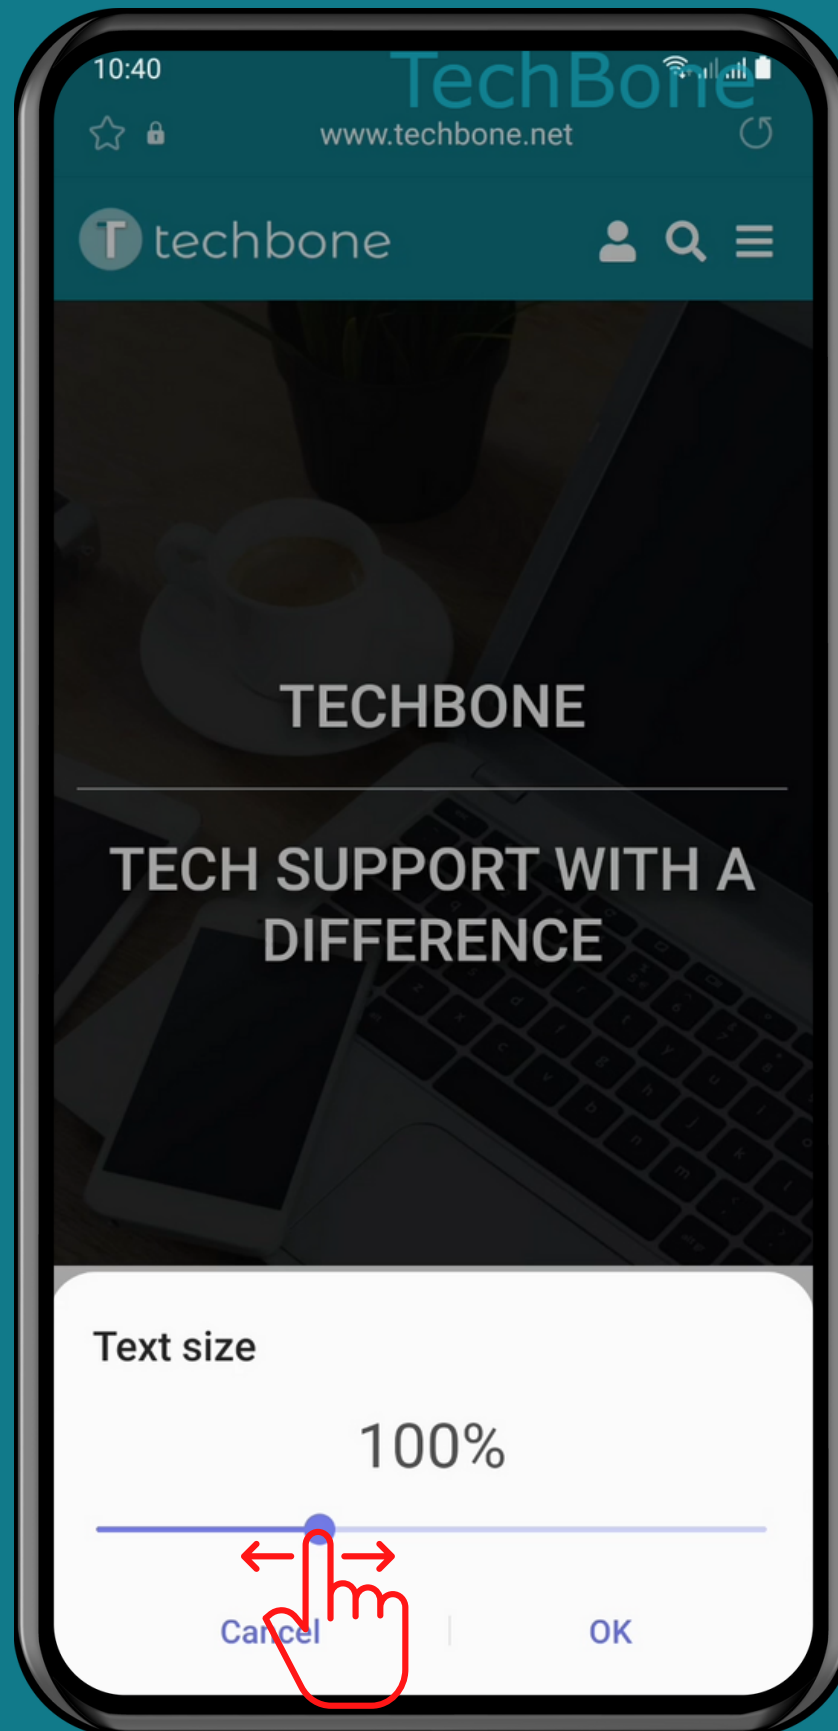

# HOW TO CHANGE FONT SIZE OF WEB PAGE

# Tap on Internet

# Tap on Text size

Swipe **left** or **right** to  
adjust the Text size

Tap on  
OK

Done!