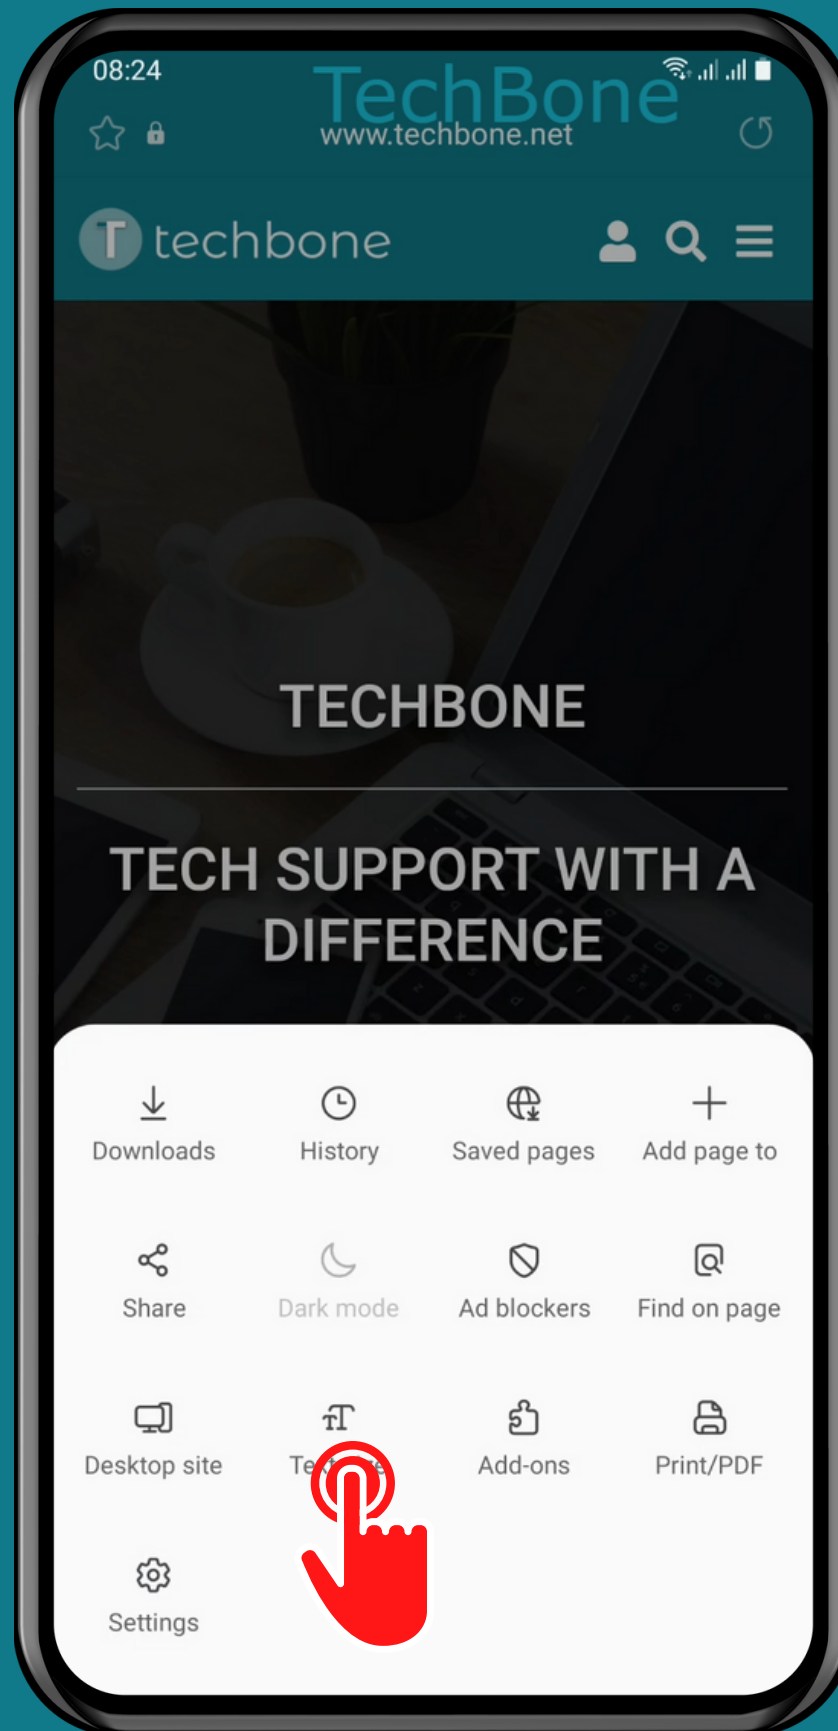

SAMSUNG

Internet browser - Android 11 - One UI 3

# Tap on Internet

# Tap on Text size

Swipe **left** or **right** to  
adjust the Text size

Tap on  
OK

Done!