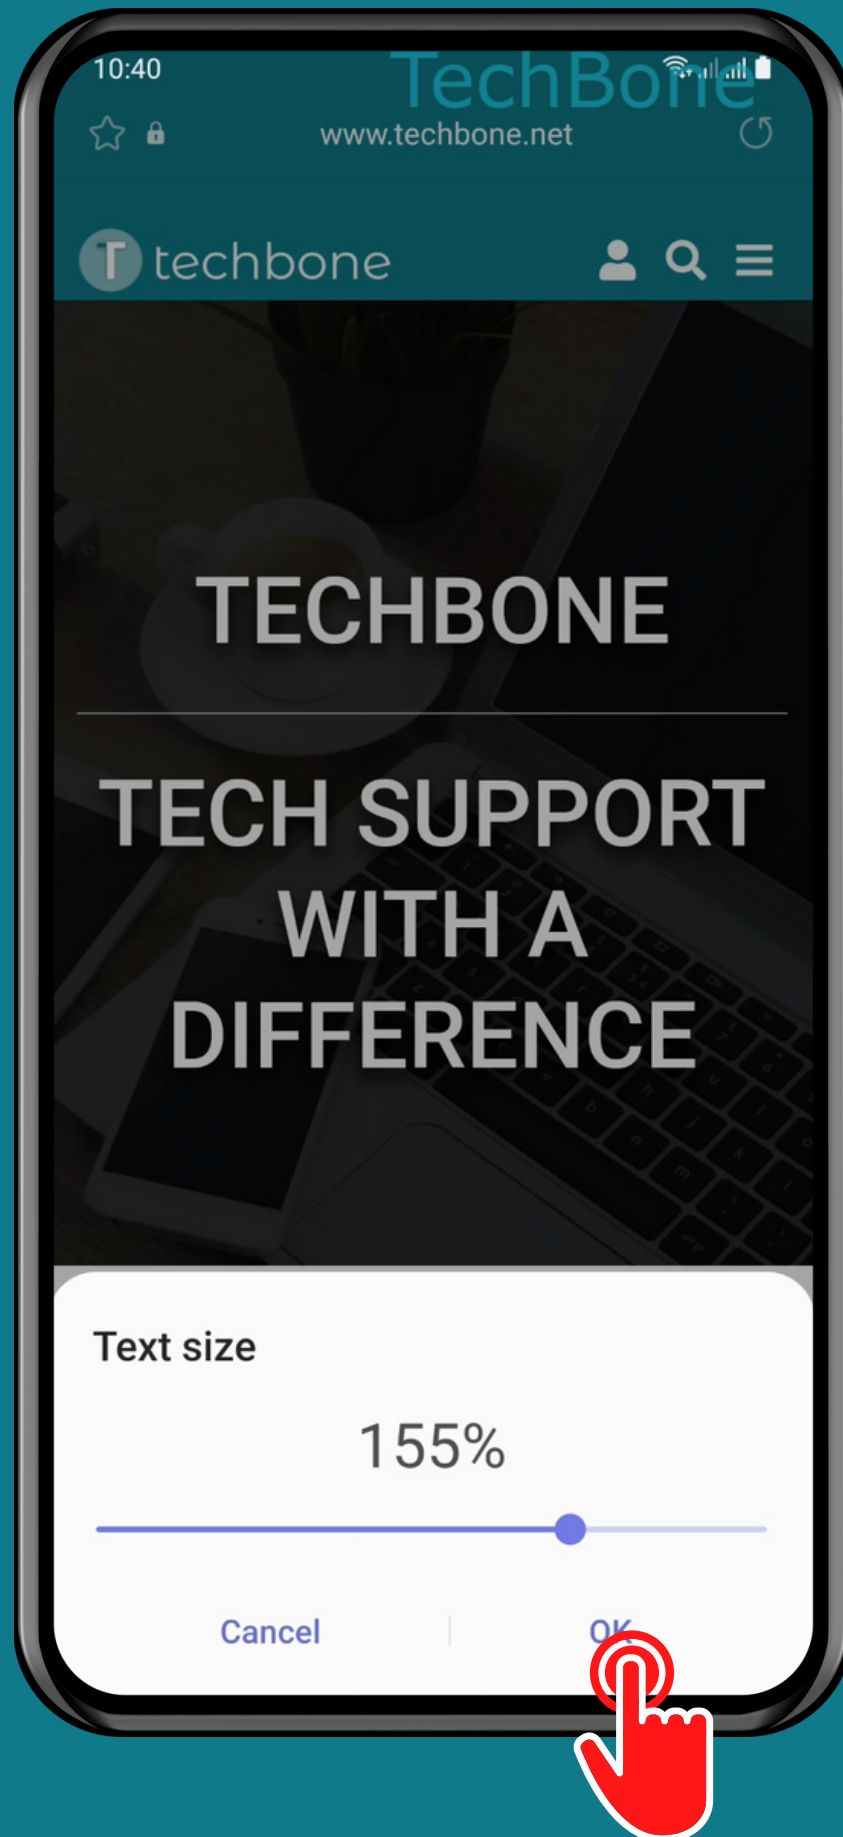

# Tap on Internet

# Open the Menu

# Tap on Text size

Swipe **left** or **right** to  
adjust the Text size

Tap on  
OK

Done!