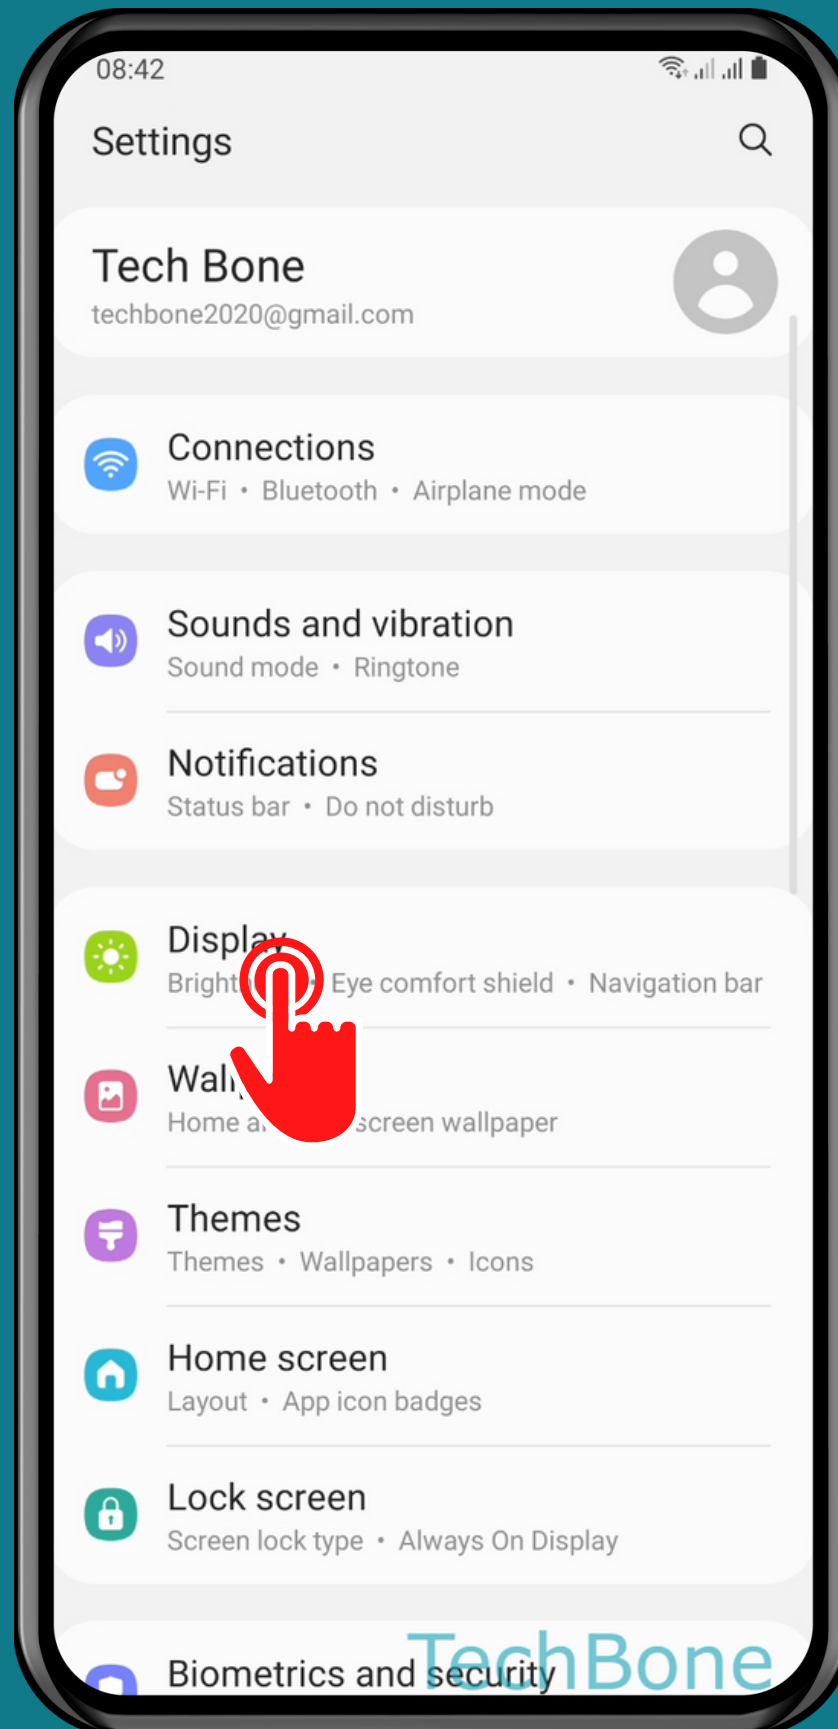

SAMSUNG

Android 11 - One UI 3

HOW TO CHANGE FONT STYLE

Tap on Settings

Tap on
Display

Tap on Font size and style

Tap on
Font style

Set the Font style