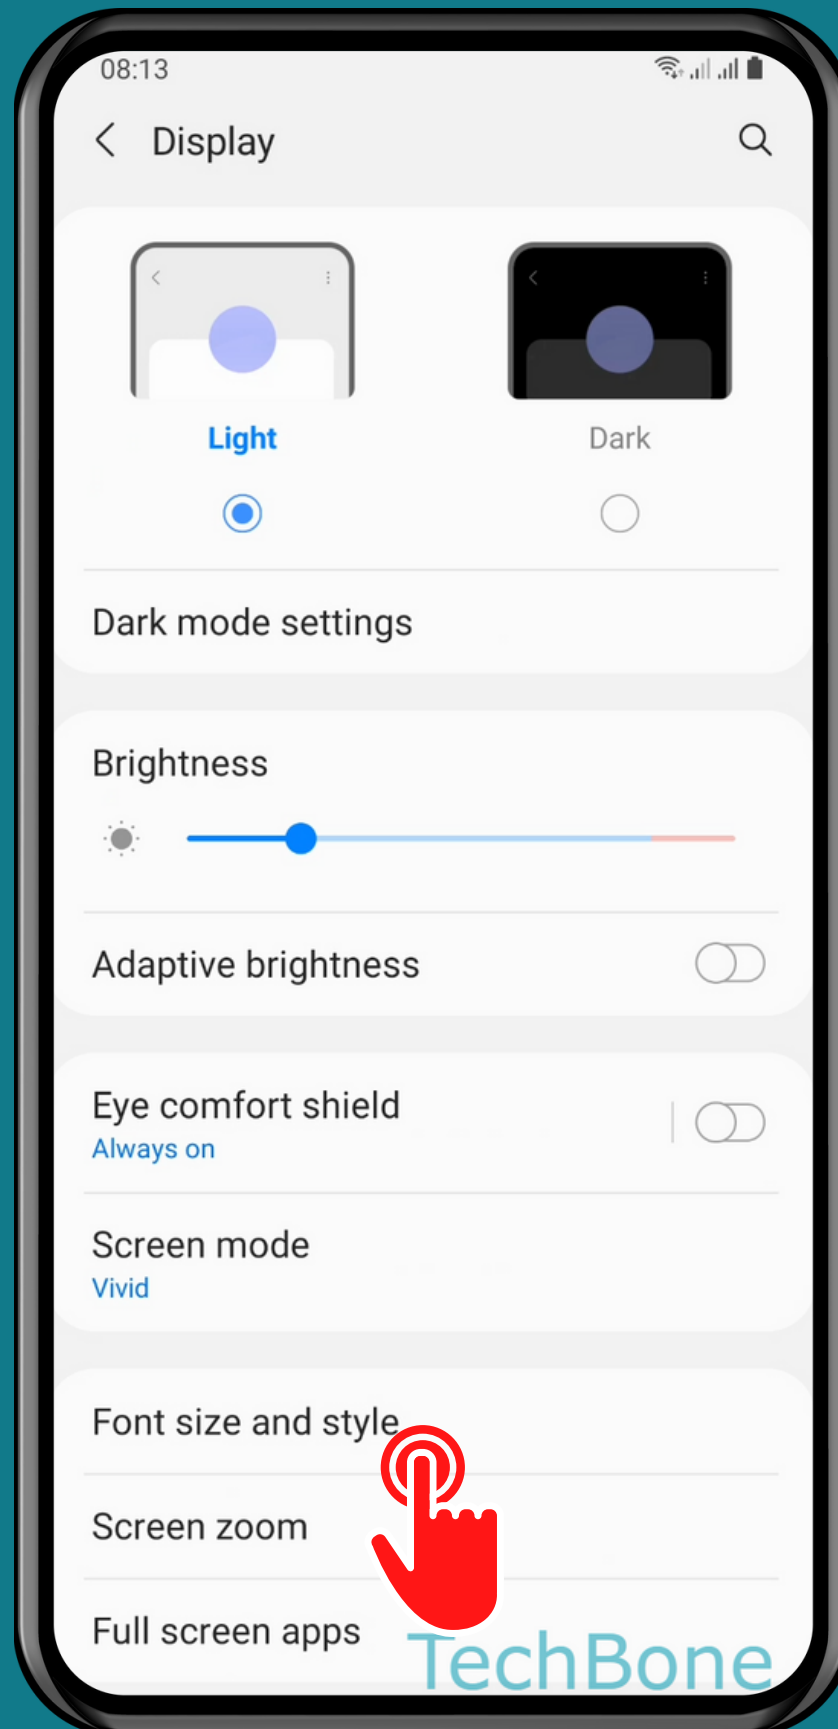

SAMSUNG

Android 11 - One UI 3

HOW TO CHANGE FONT STYLE

Tap on Settings

Tap on
Display

Tap on Font size and style

Tap on
Font style

Set the Font style