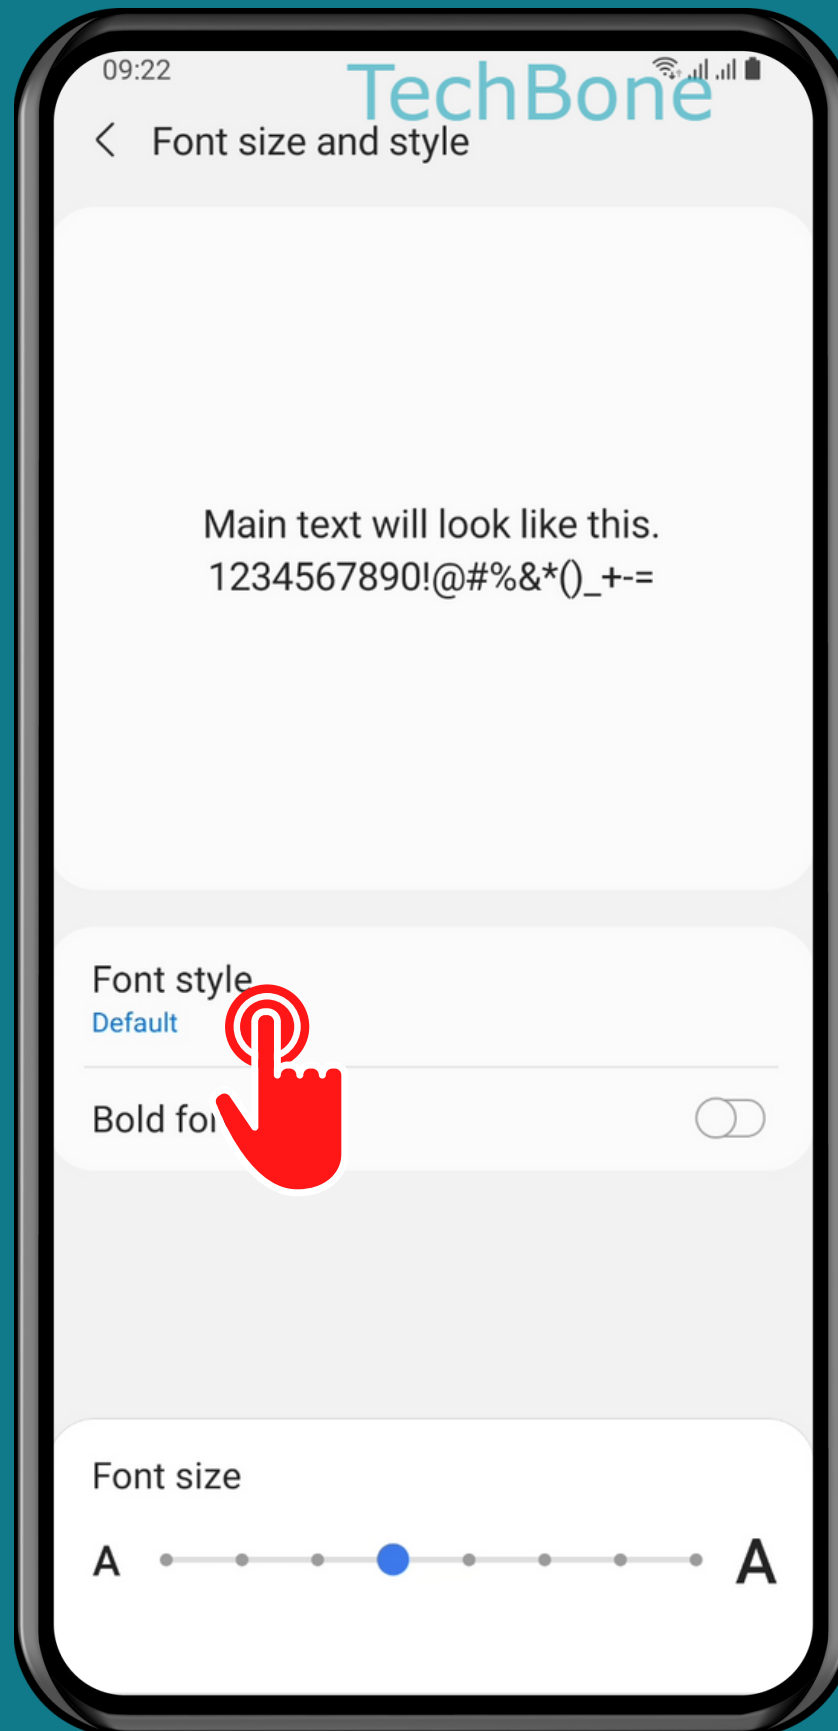

SAMSUNG

Android 11 - One UI 3

HOW TO CHANGE FONT STYLE

Tap on Settings

Tap on
Display

Tap on Font size and style

Tap on
Font style

Set the Font style