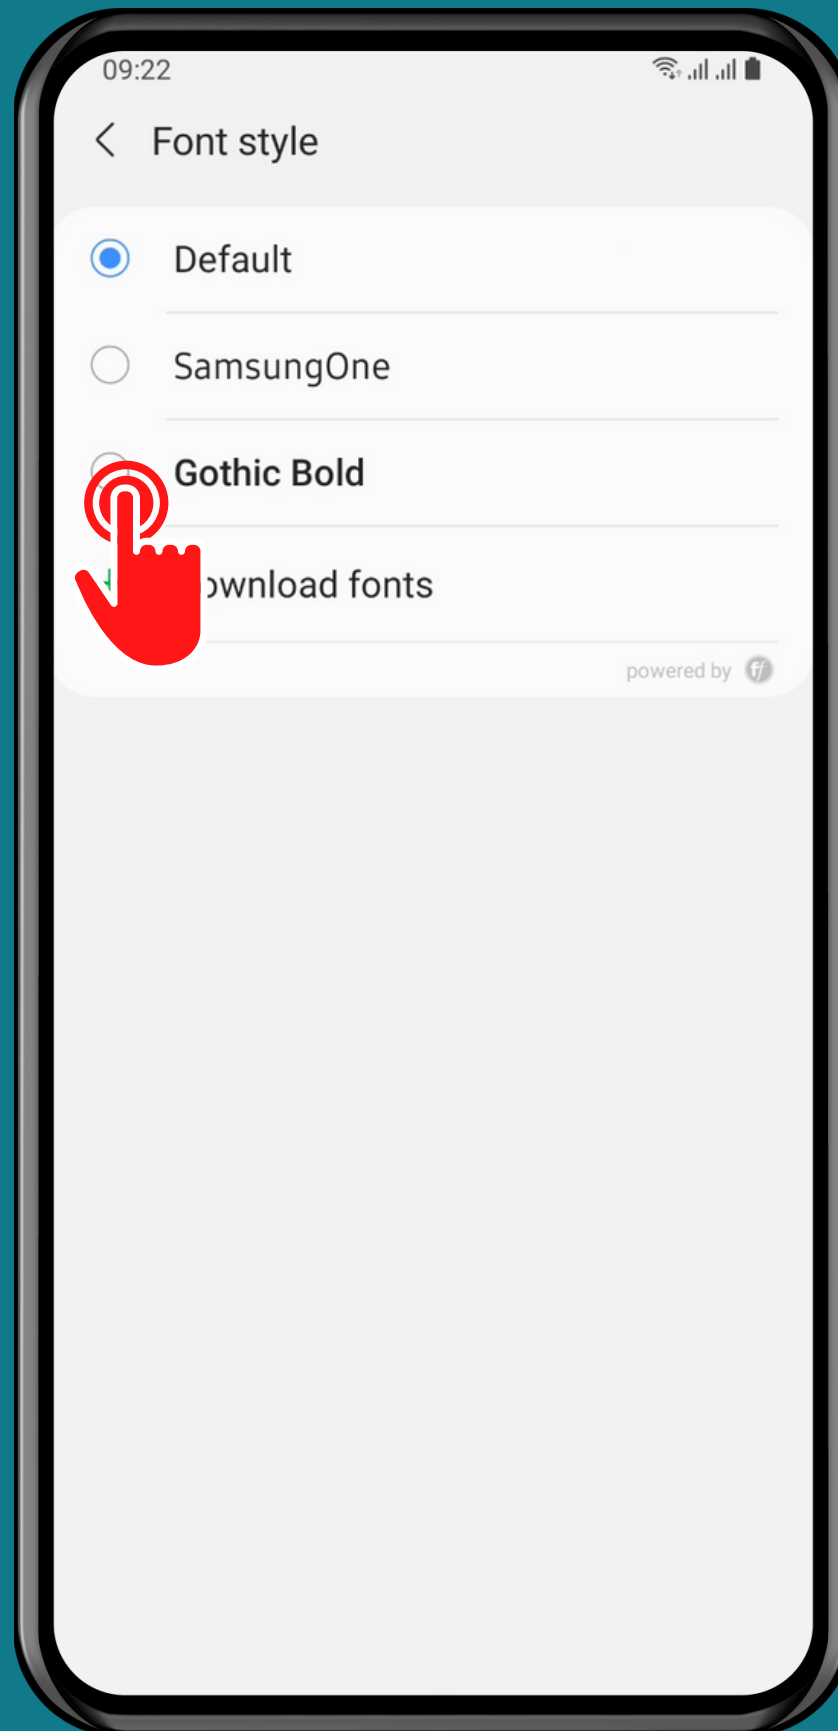

SAMSUNG

Android 11 - One UI 3

HOW TO CHANGE FONT STYLE

Tap on Settings

Tap on
Display

Tap on Font size and style

Tap on
Font style

Set the Font style