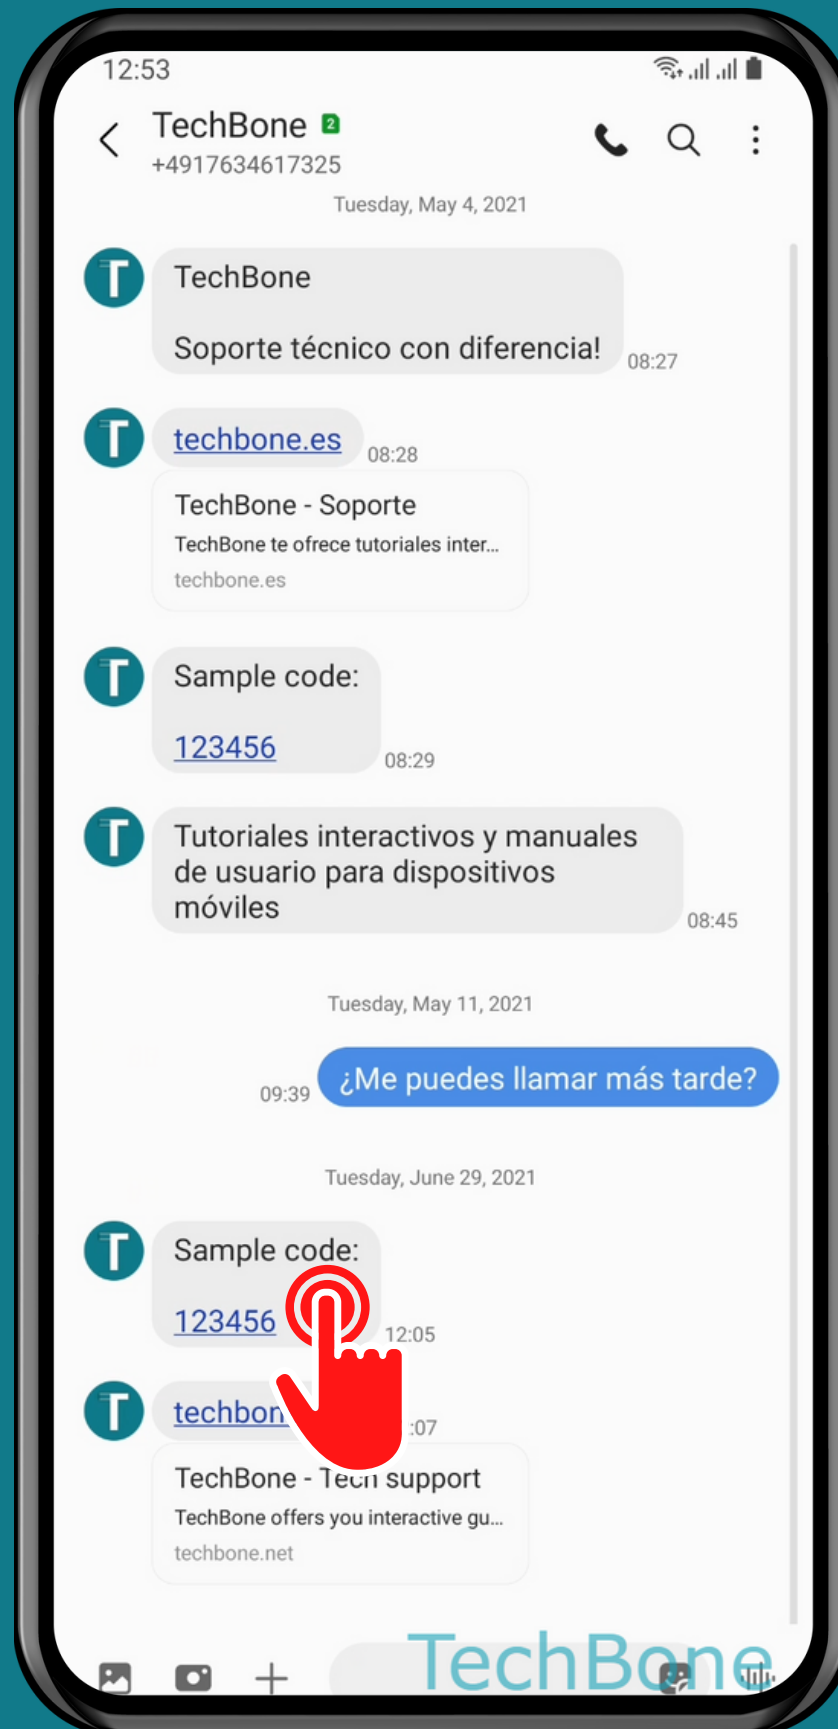

SAMSUNG

Messages - Android 11 - One UI 3

HOW TO FORWARD A MESSAGE

Tap on Messages

Choose a Conversation

Tap and hold a Message

Tap on Forward

Select one or more
Contacts and tap Done

Tap on
Send

Done!