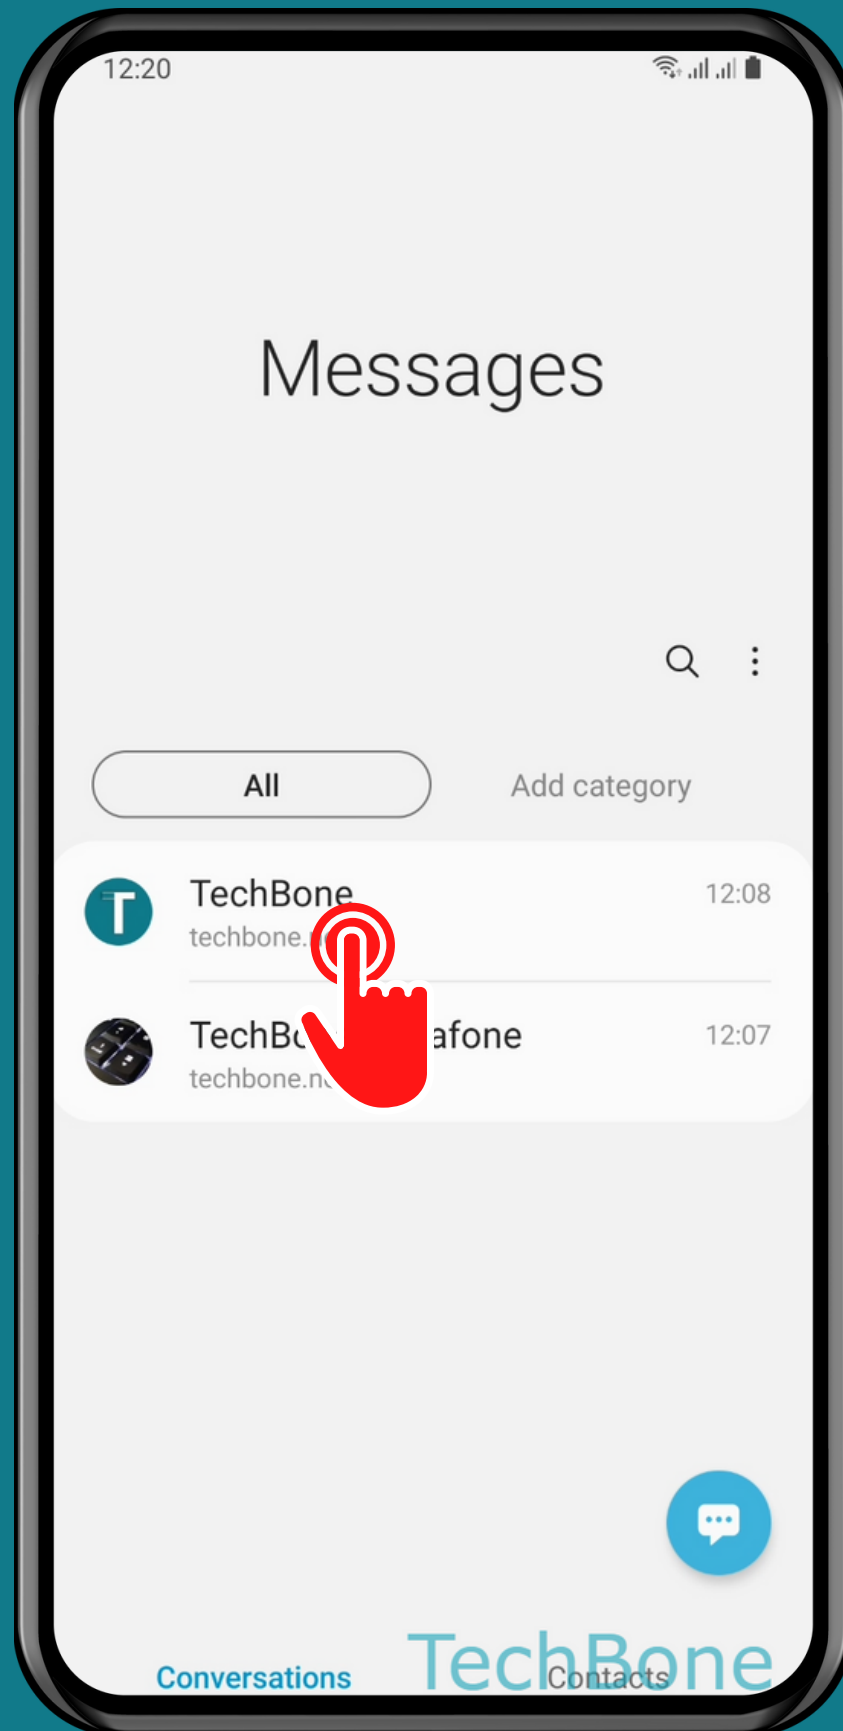

SAMSUNG

Messages - Android 11 - One UI 3

HOW TO FORWARD A MESSAGE

Tap on Messages

Choose a Conversation

Tap and hold a Message

Tap on Forward

Select one or more
Contacts and tap Done

Tap on
Send

Done!