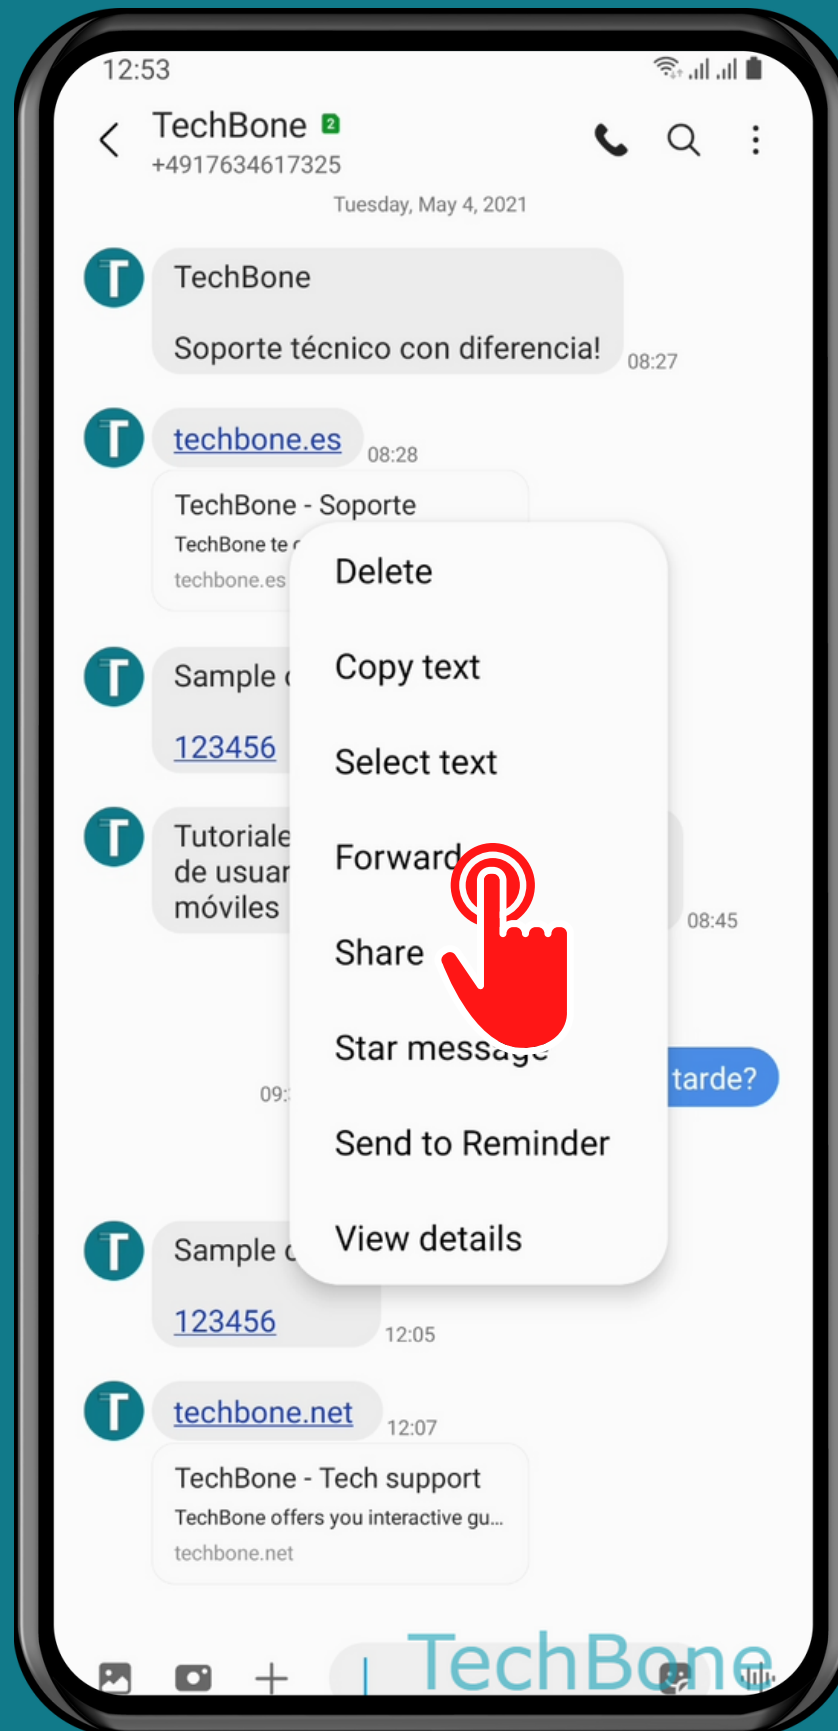

SAMSUNG

Messages - Android 11 - One UI 3

HOW TO FORWARD A MESSAGE

Tap on Messages

Choose a Conversation

Tap and hold a Message

Tap on Forward

Select one or more
Contacts and tap Done

Tap on
Send

Done!