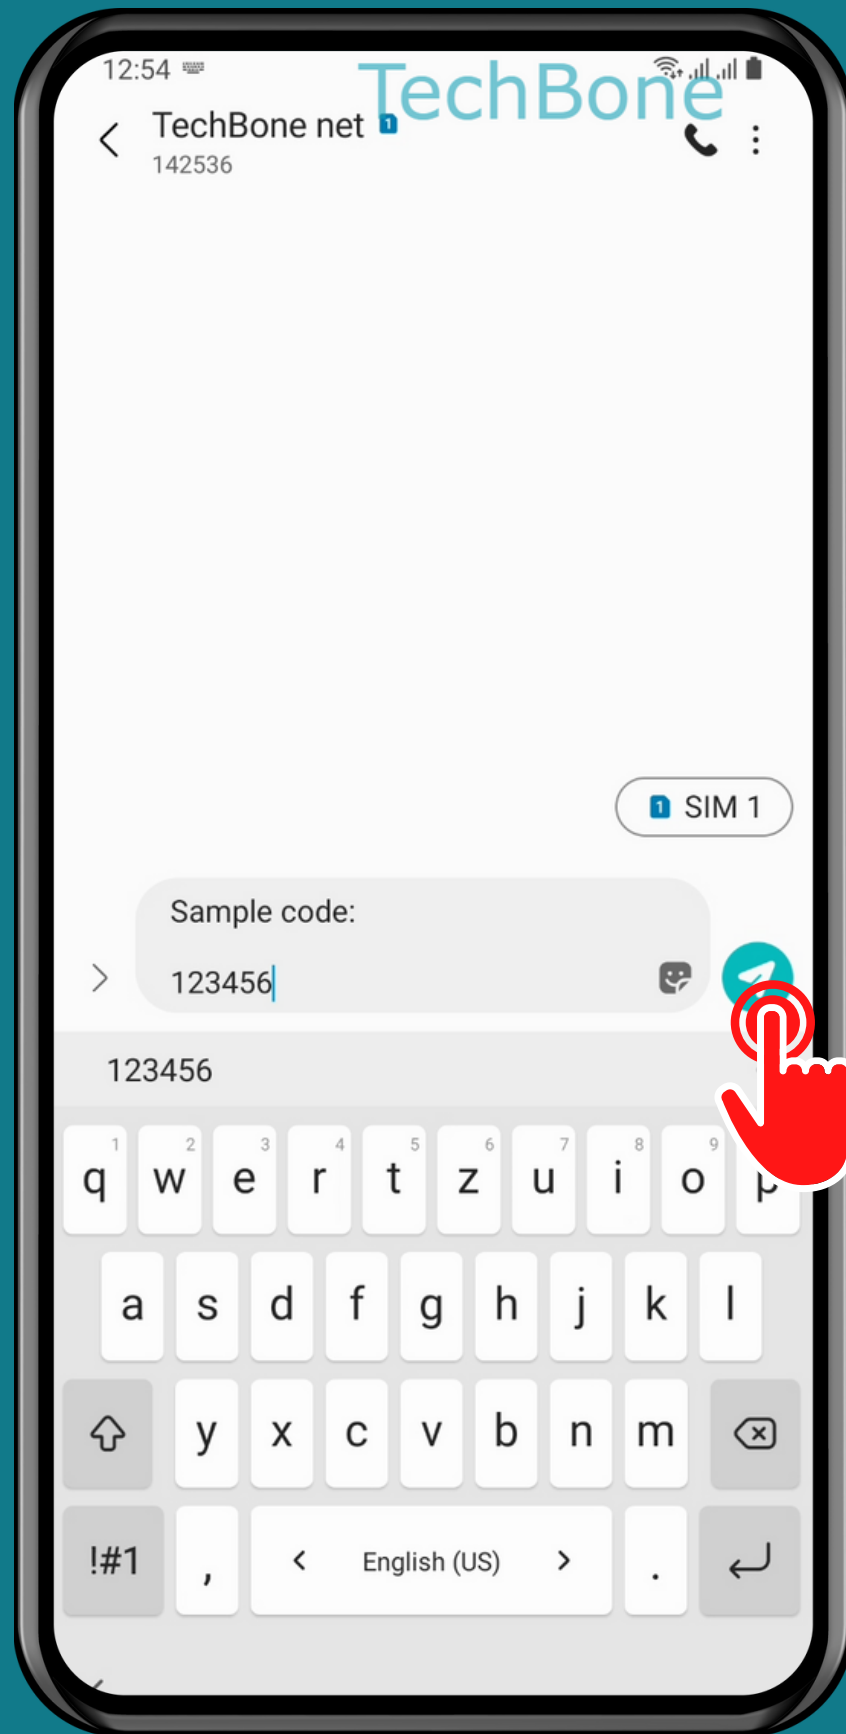

SAMSUNG

Messages - Android 11 - One UI 3

HOW TO FORWARD A MESSAGE

Tap on Messages

Choose a Conversation

Tap and hold a Message

Tap on Forward

Select one or more
Contacts and tap Done

Tap on
Send

Done!