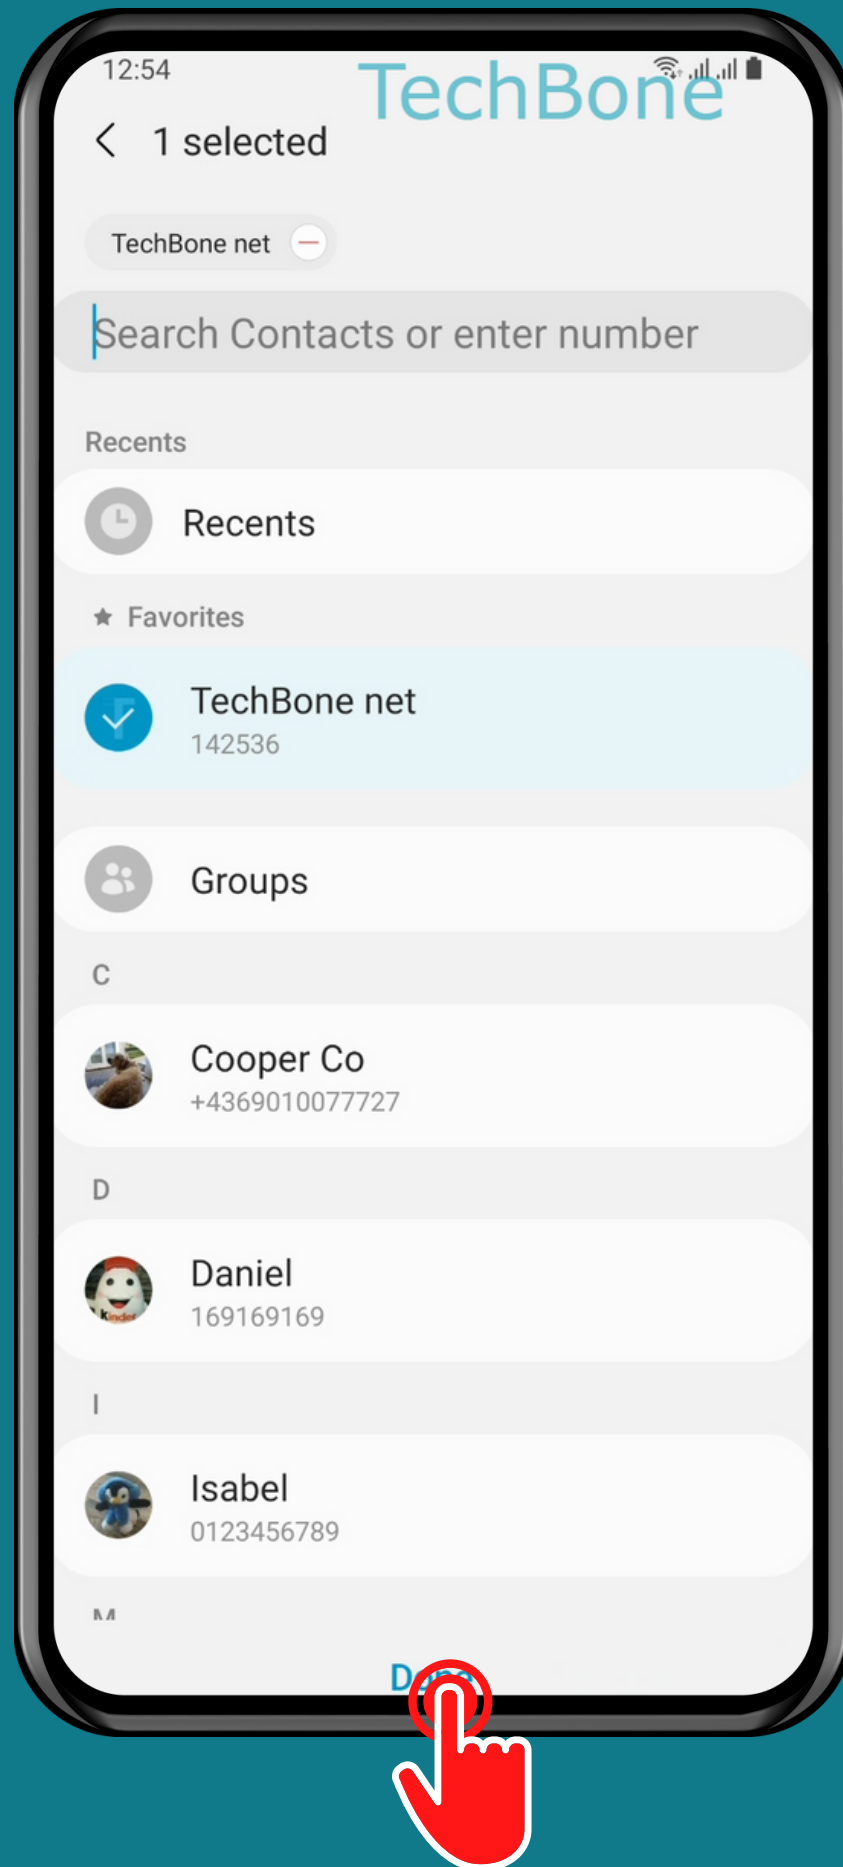

SAMSUNG

Messages - Android 11 - One UI 3

HOW TO FORWARD A MESSAGE

Tap on Messages

Choose a Conversation

Tap and hold a Message

Tap on Forward

Select one or more
Contacts and tap Done

Tap on
Send

Done!