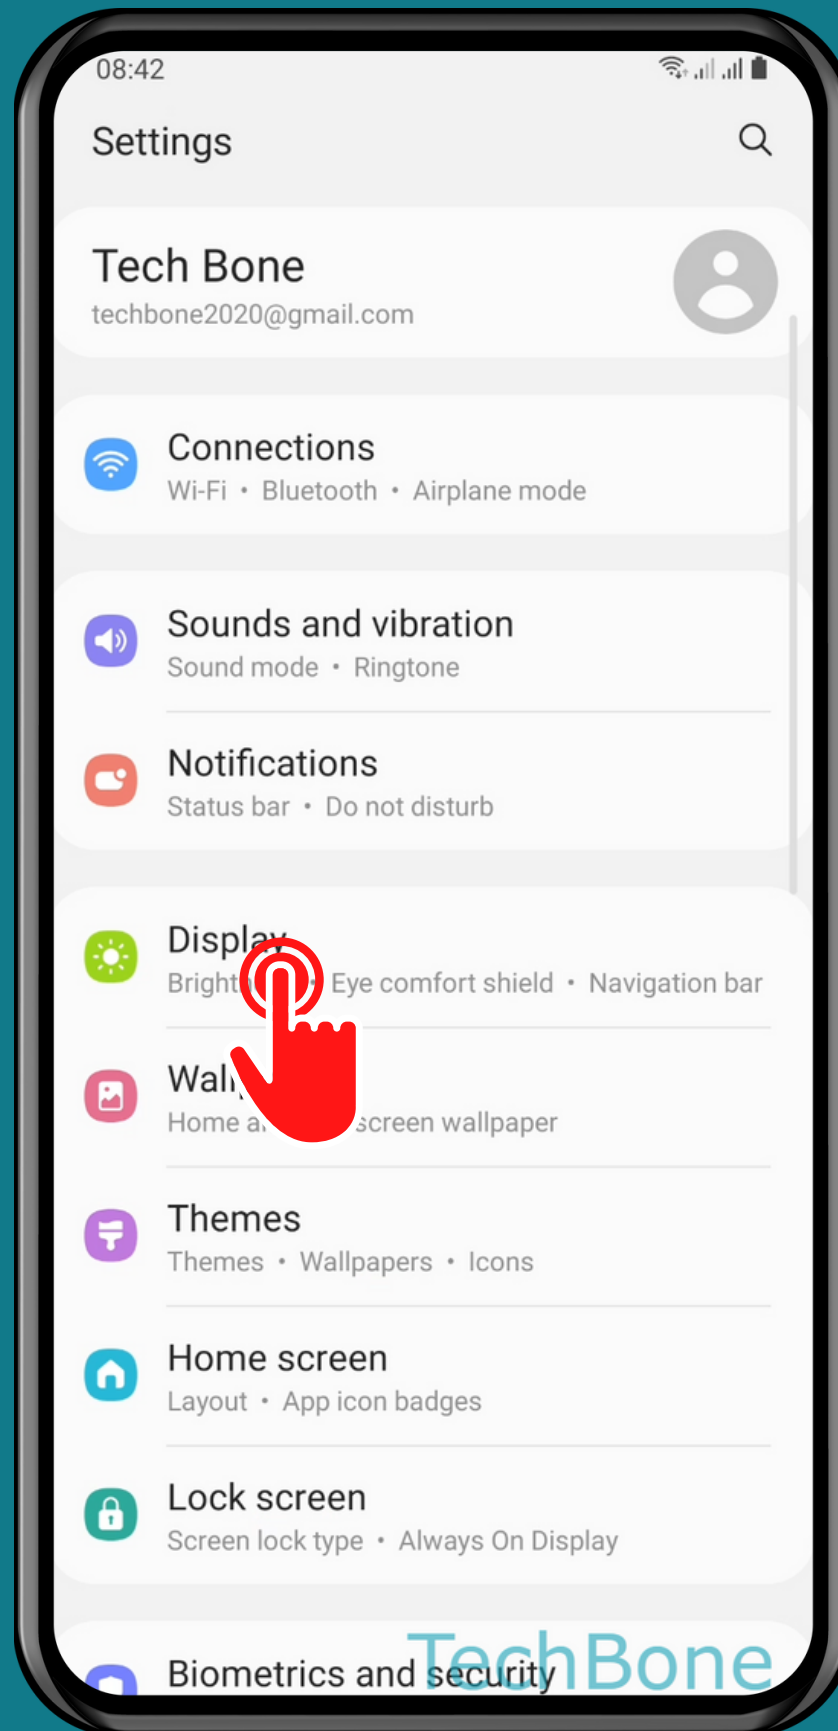

SAMSUNG

Android 11 - One UI 3

# HOW TO MANAGE FULL SCREEN APPS

# Tap on Settings

Tap on  
Display