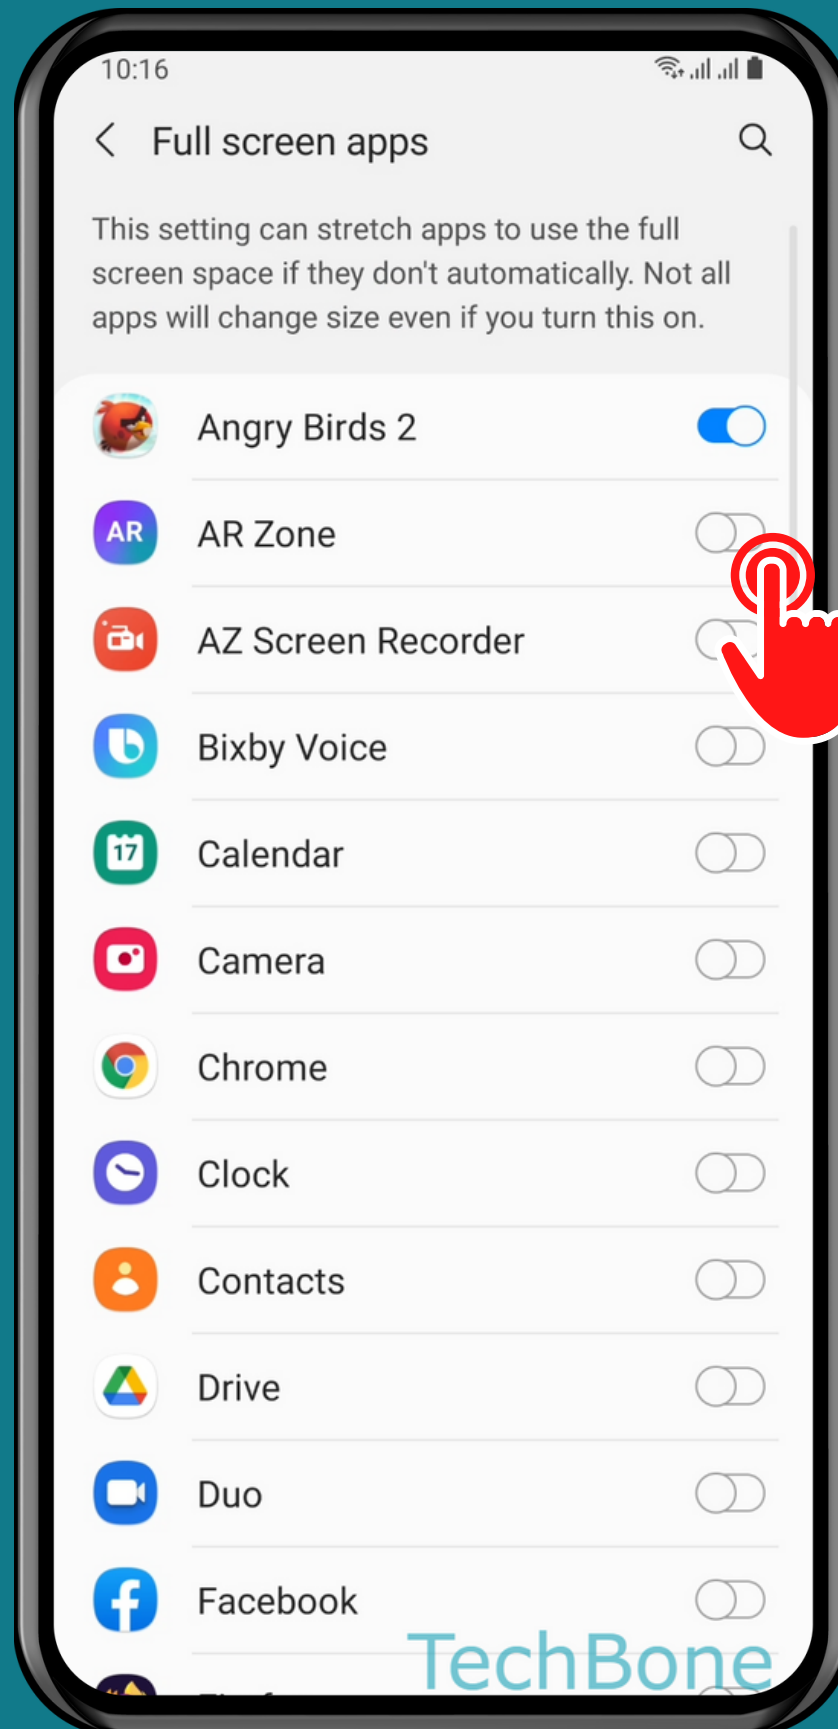

Turn On/Off one or more Apps