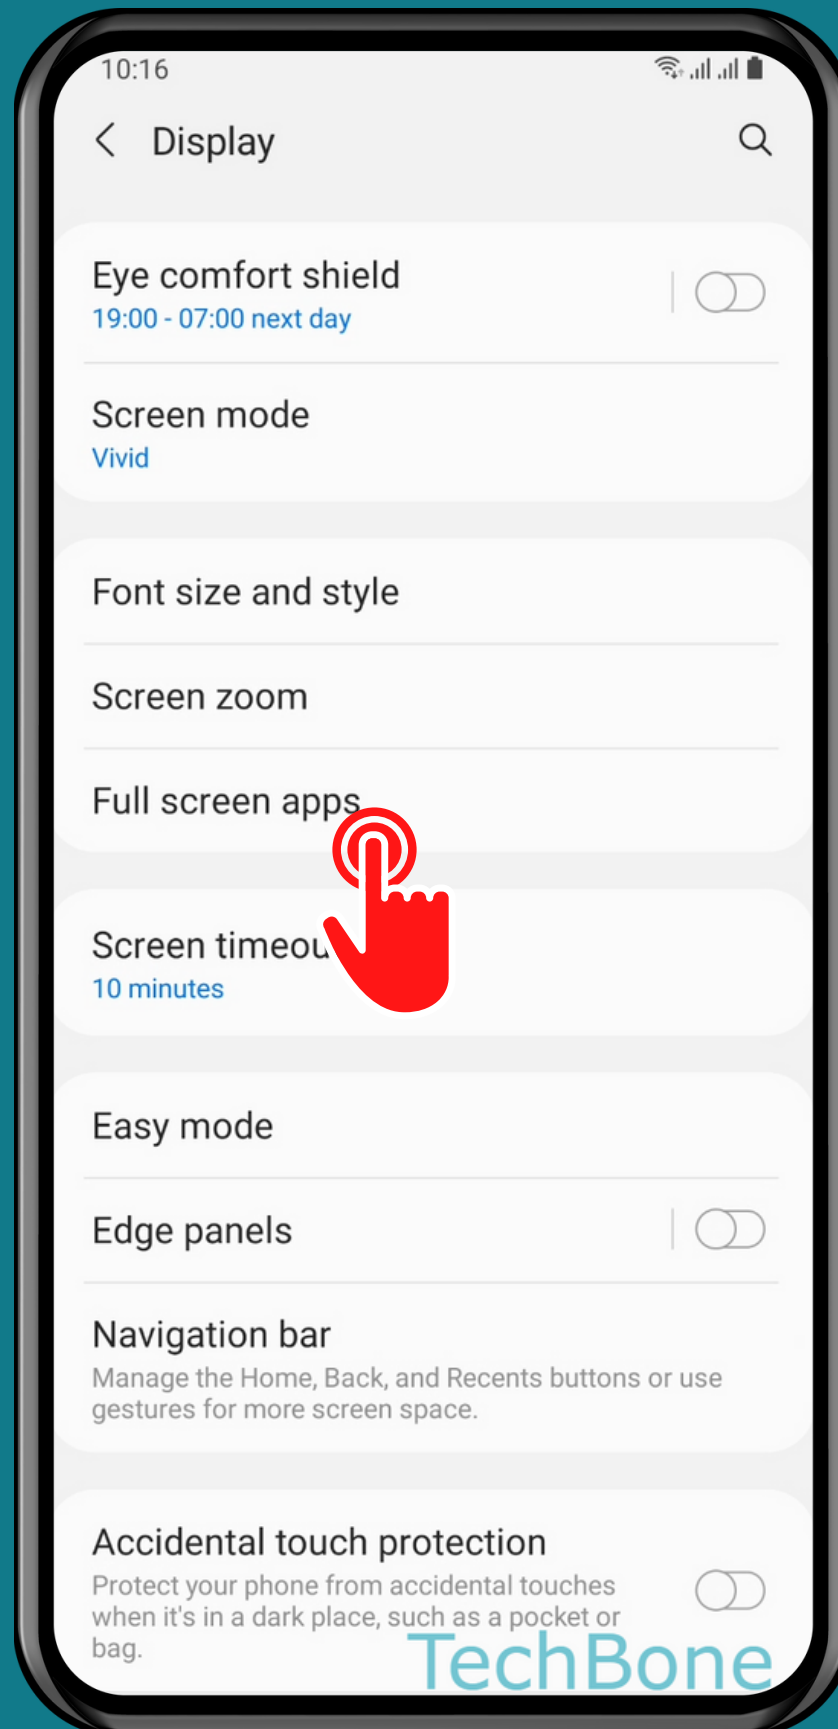

SAMSUNG

Android 11 - One UI 3

# HOW TO MANAGE FULL SCREEN APPS

# Tap on Settings

Tap on  
Display