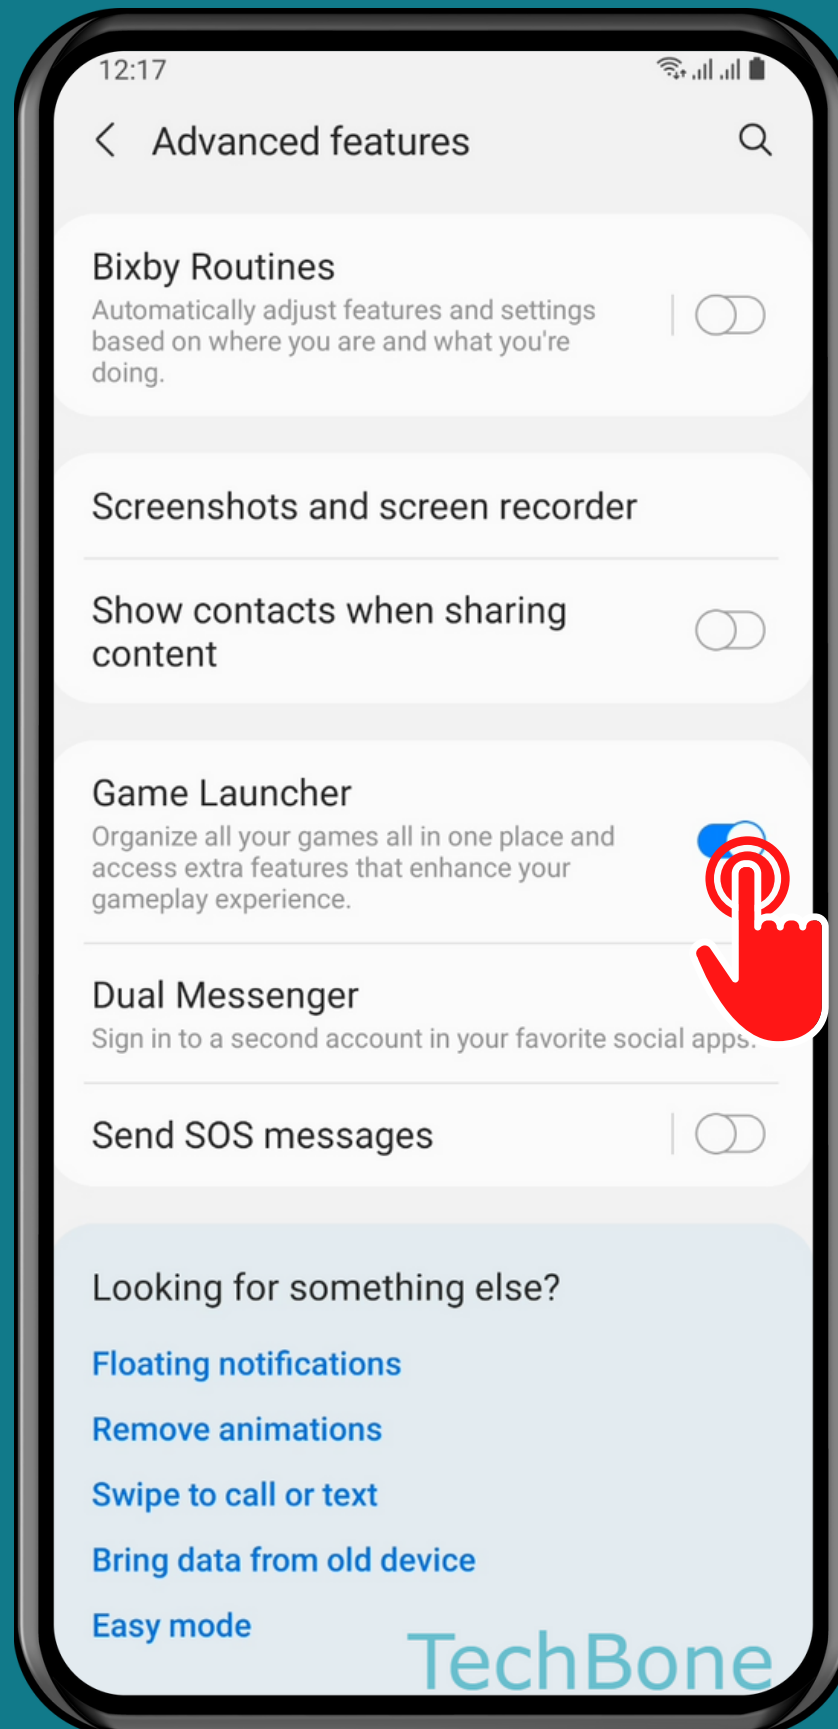

Turn On/Off Game Launcher