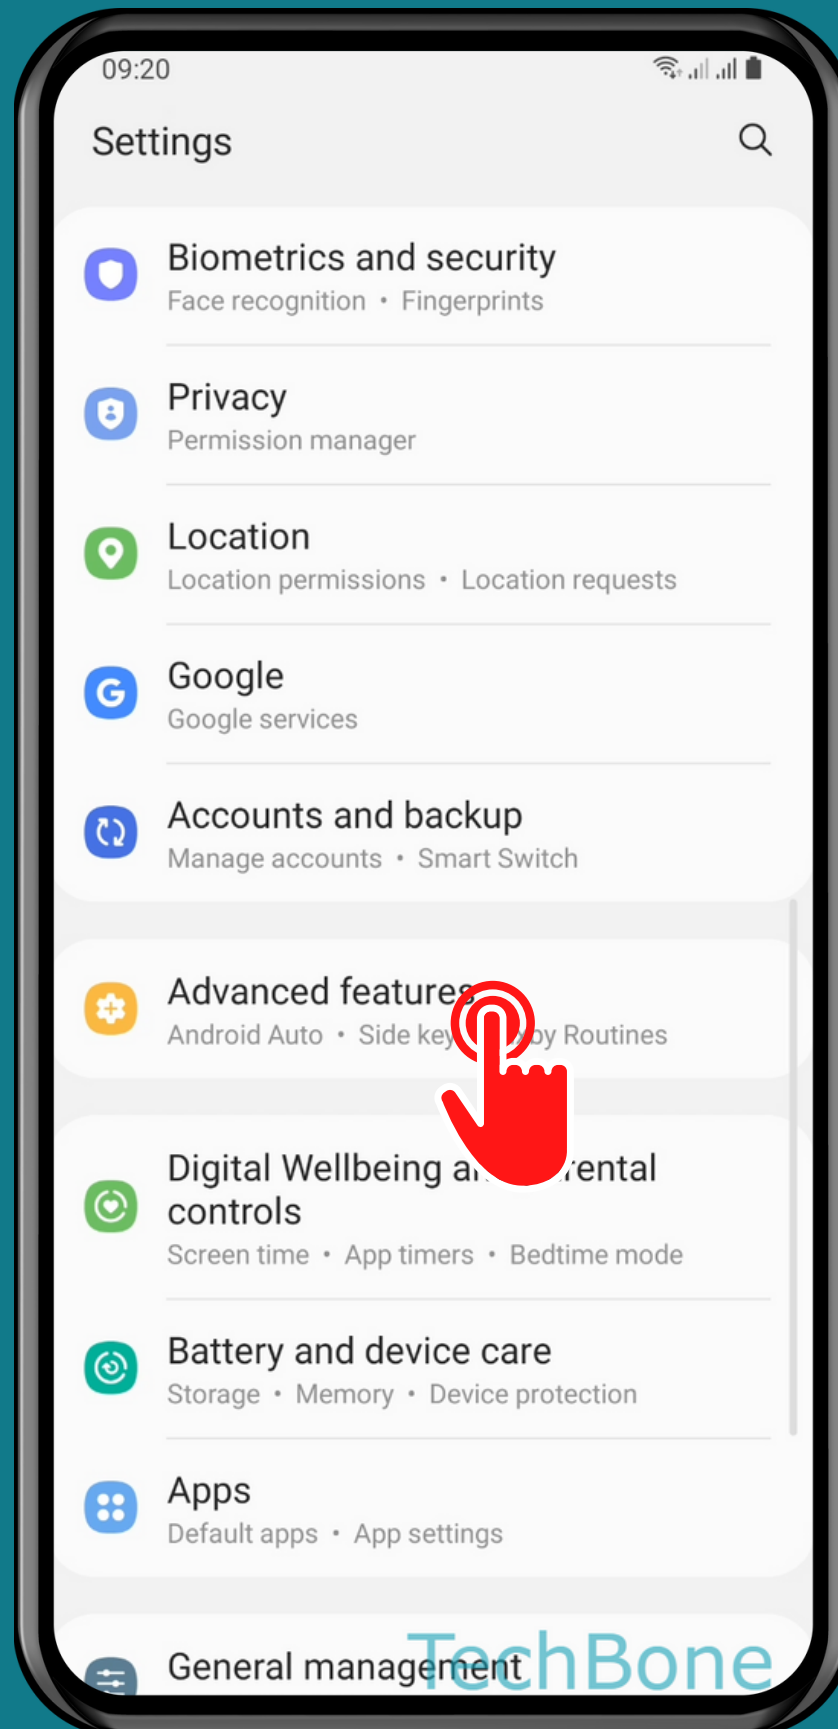

SAMSUNG

Android 11 - One UI 3

# HOW TO TURN ON/OFF GAME LAUNCHER

# Tap on Settings