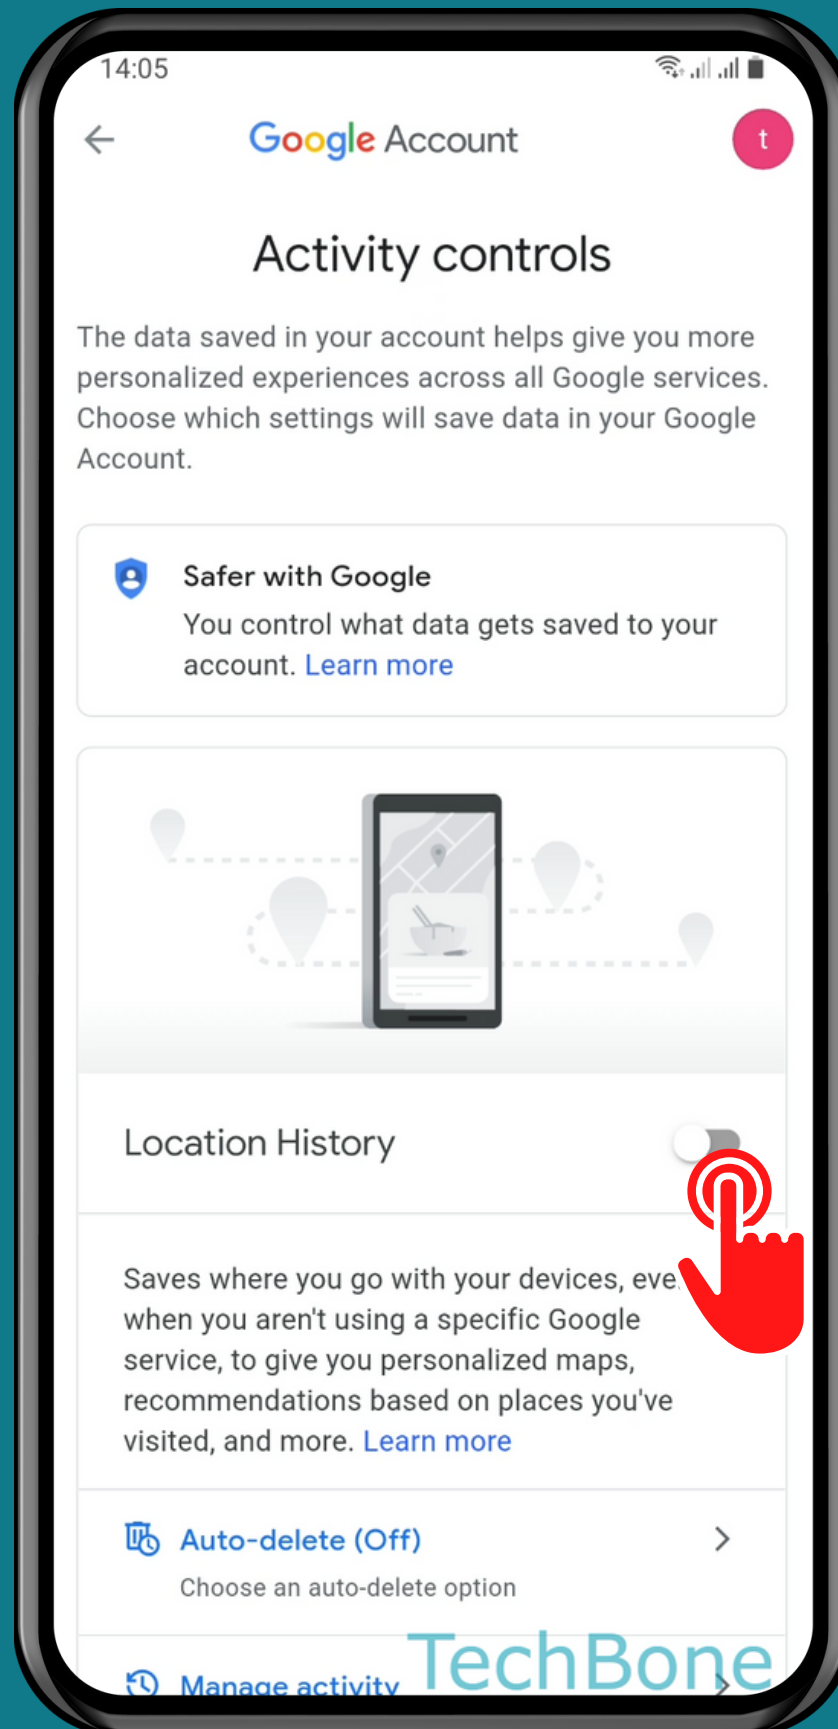

SAMSUNG

Android 11 - One UI 3

HOW TO TURN ON/OFF GOOGLE LOCATION HISTORY

Tap on
Settings

Tap on Privacy

Tap on Google location history

Turn On/Off Location History

Done!