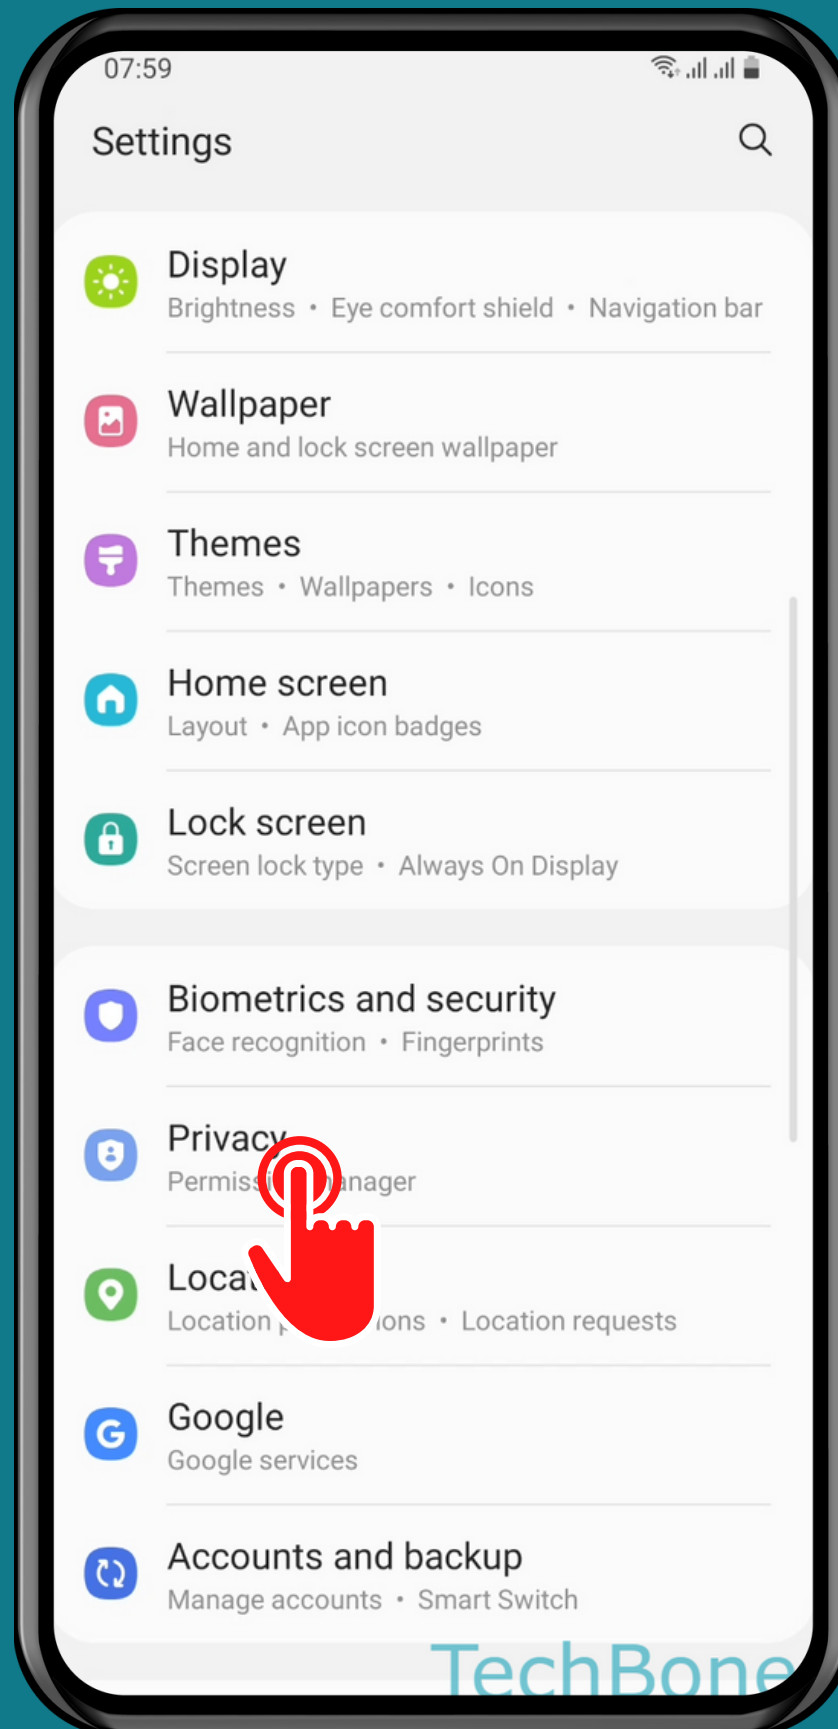

SAMSUNG

Android 11 - One UI 3

HOW TO TURN ON/OFF GOOGLE LOCATION HISTORY

Tap on
Settings

Tap on Privacy

Tap on Google location history

Turn On/Off Location History

Done!