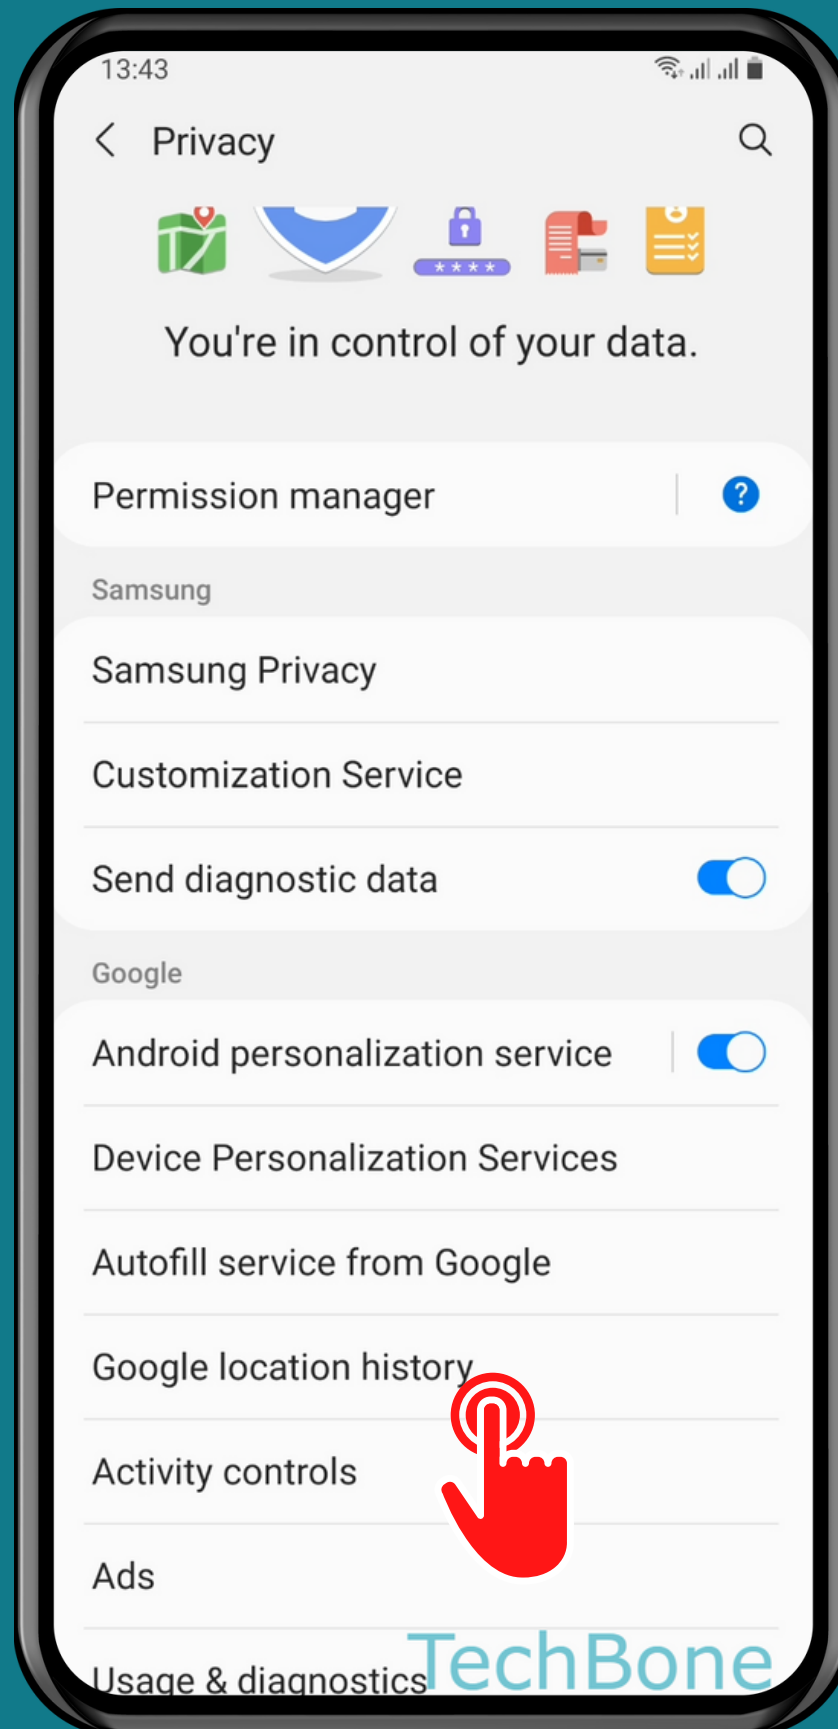

SAMSUNG

Android 11 - One UI 3

HOW TO TURN ON/OFF GOOGLE LOCATION HISTORY

Tap on
Settings

Tap on Privacy

Tap on Google location history

Turn On/Off Location History

Done!