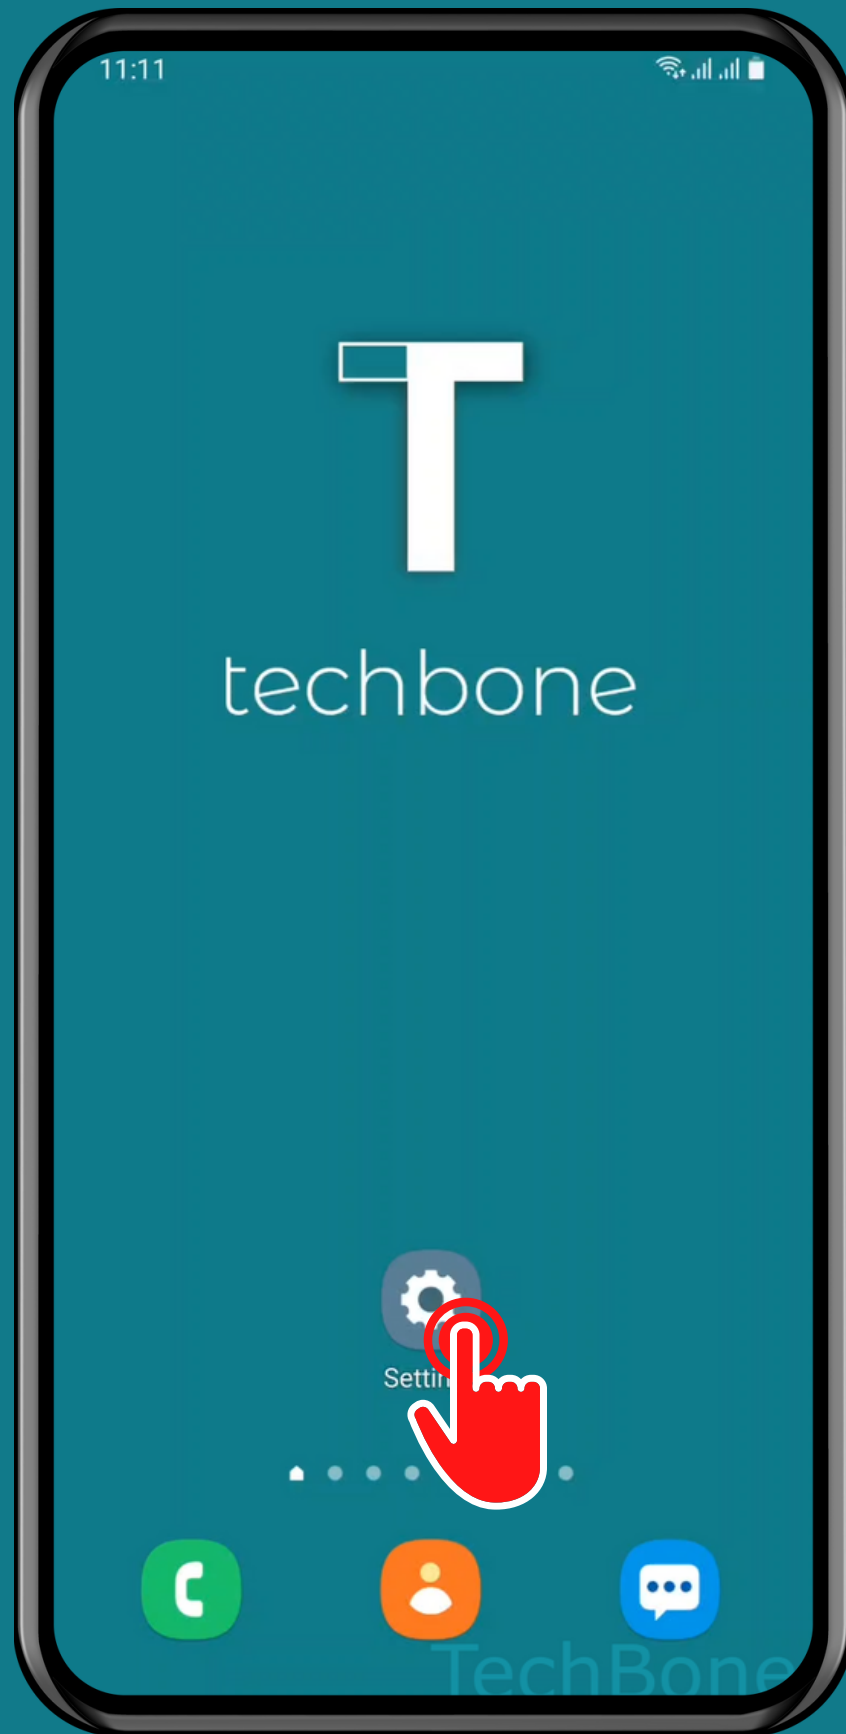

SAMSUNG

Android 11 - One UI 3

HOW TO TURN ON/OFF GOOGLE VOICE TYPING

Tap on
Settings

Tap on General management

Tap on Keyboard list and default

Turn On/Off Google voice typing

Done!