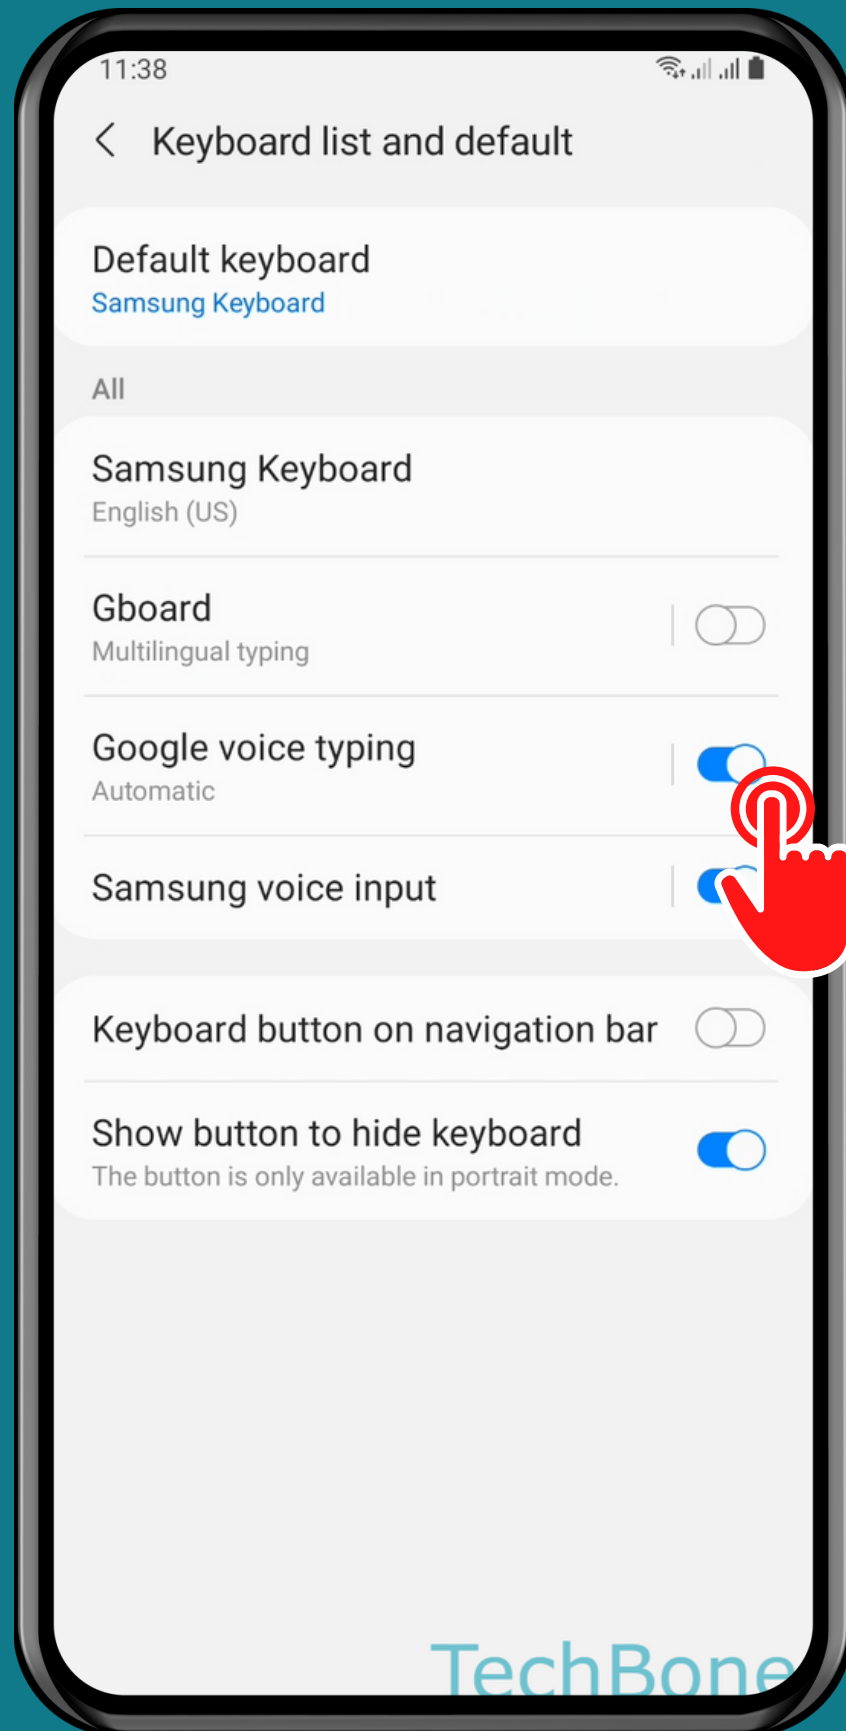

SAMSUNG

Android 11 - One UI 3

HOW TO TURN ON/OFF GOOGLE VOICE TYPING

Tap on
Settings

Tap on General management

Tap on Keyboard list and default

Turn On/Off Google voice typing

Done!