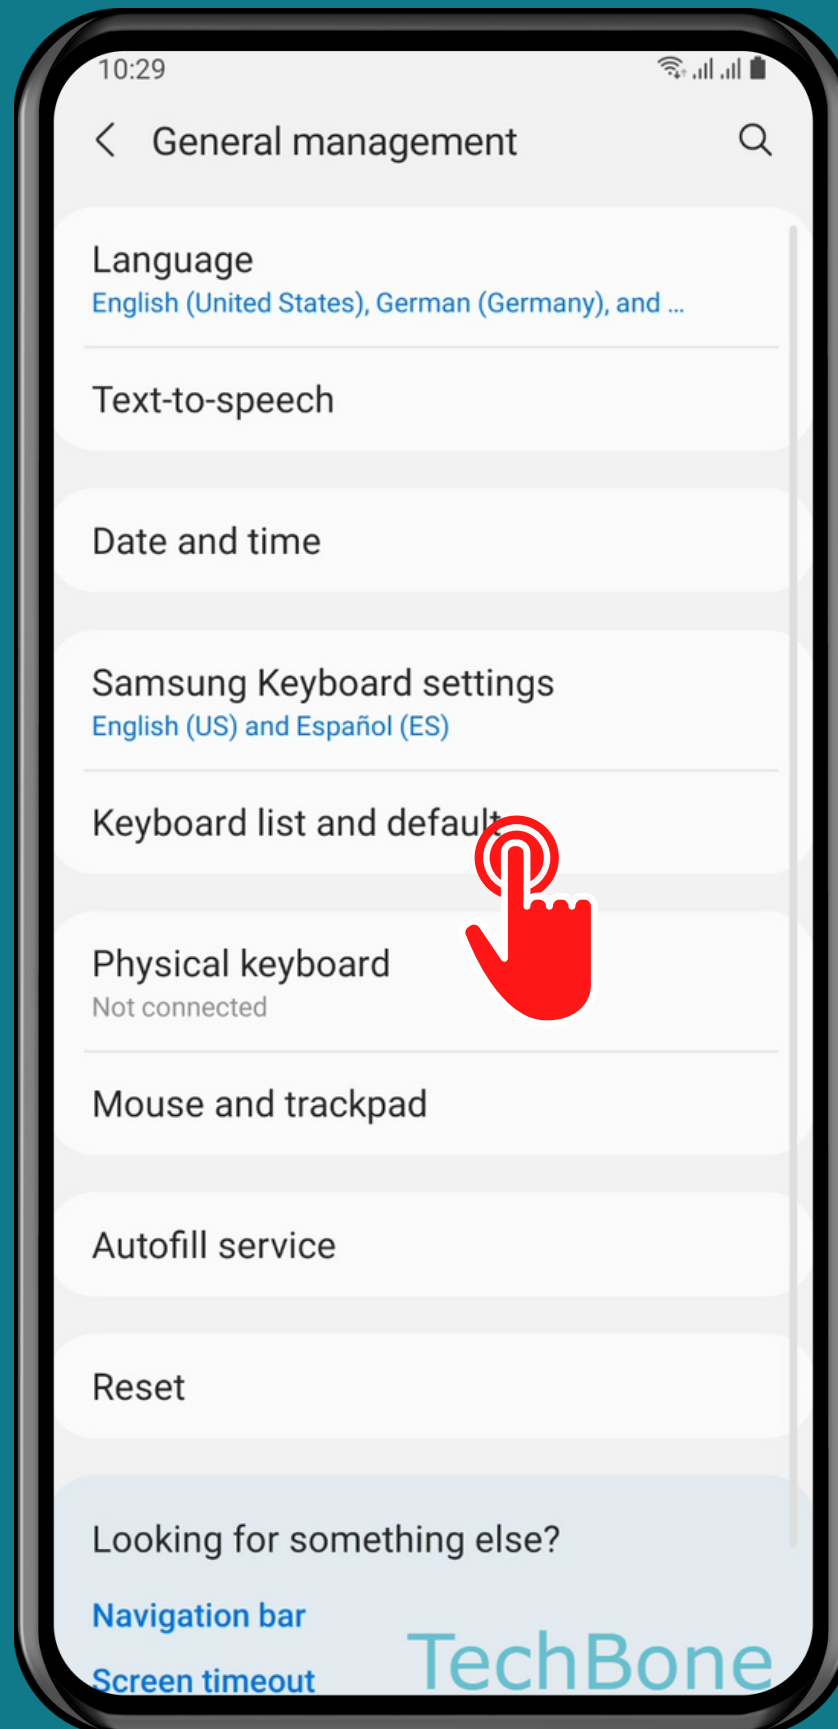

SAMSUNG

Android 11 - One UI 3

HOW TO TURN ON/OFF GOOGLE VOICE TYPING

Tap on
Settings

Tap on General management

Tap on Keyboard list and default

Turn On/Off Google voice typing

Done!