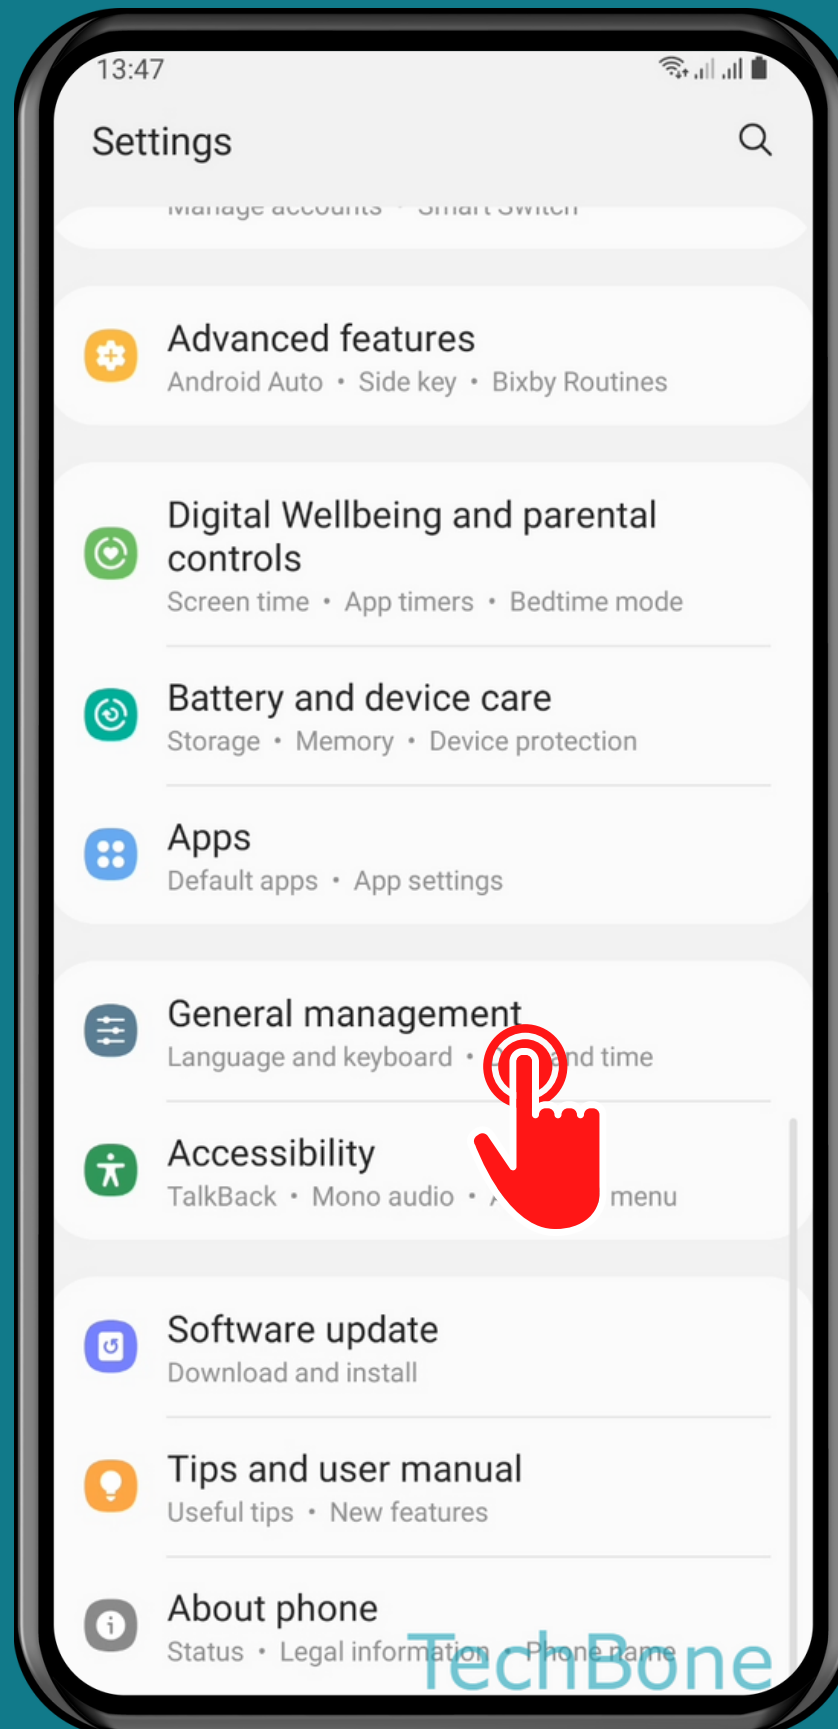

SAMSUNG

Android 11 - One UI 3

HOW TO TURN ON/OFF GOOGLE VOICE TYPING

Tap on
Settings

Tap on General management

Tap on Keyboard list and default

Turn On/Off Google voice typing

Done!