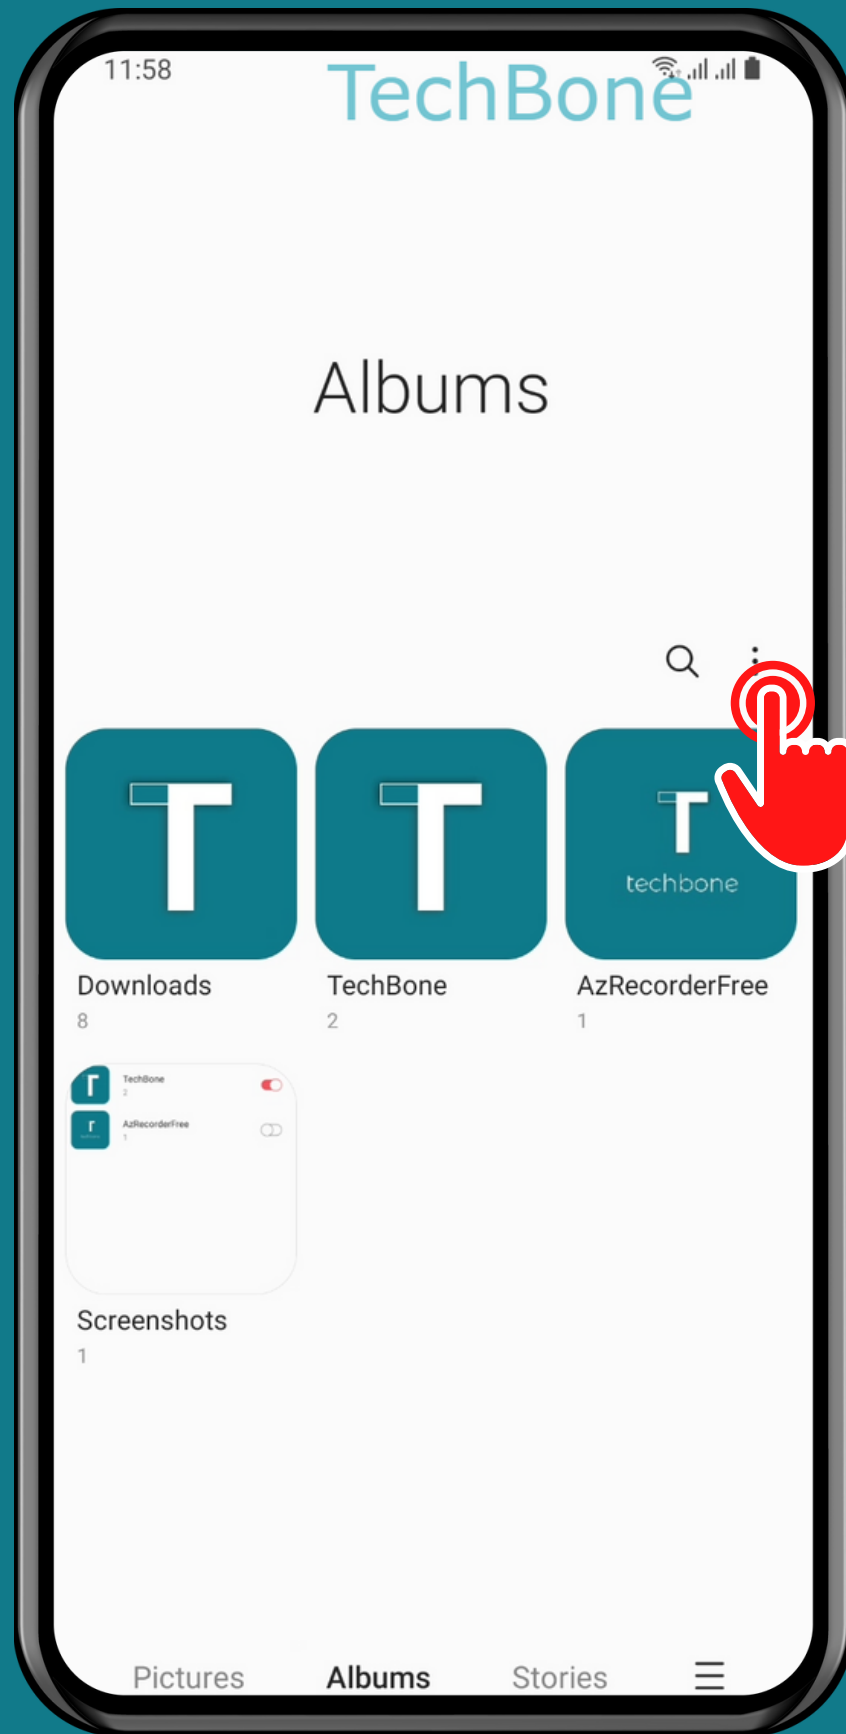

SAMSUNG

Gallery - Android 11 - One UI 3

HOW TO HIDE/UNHIDE ALBUMS IN GALLERY

Tap on Gallery

Tap on
Albums

Open the Menu

Tap on
Hide or unhide
albums

Turn On/Off an
Album to hide or
unhide it