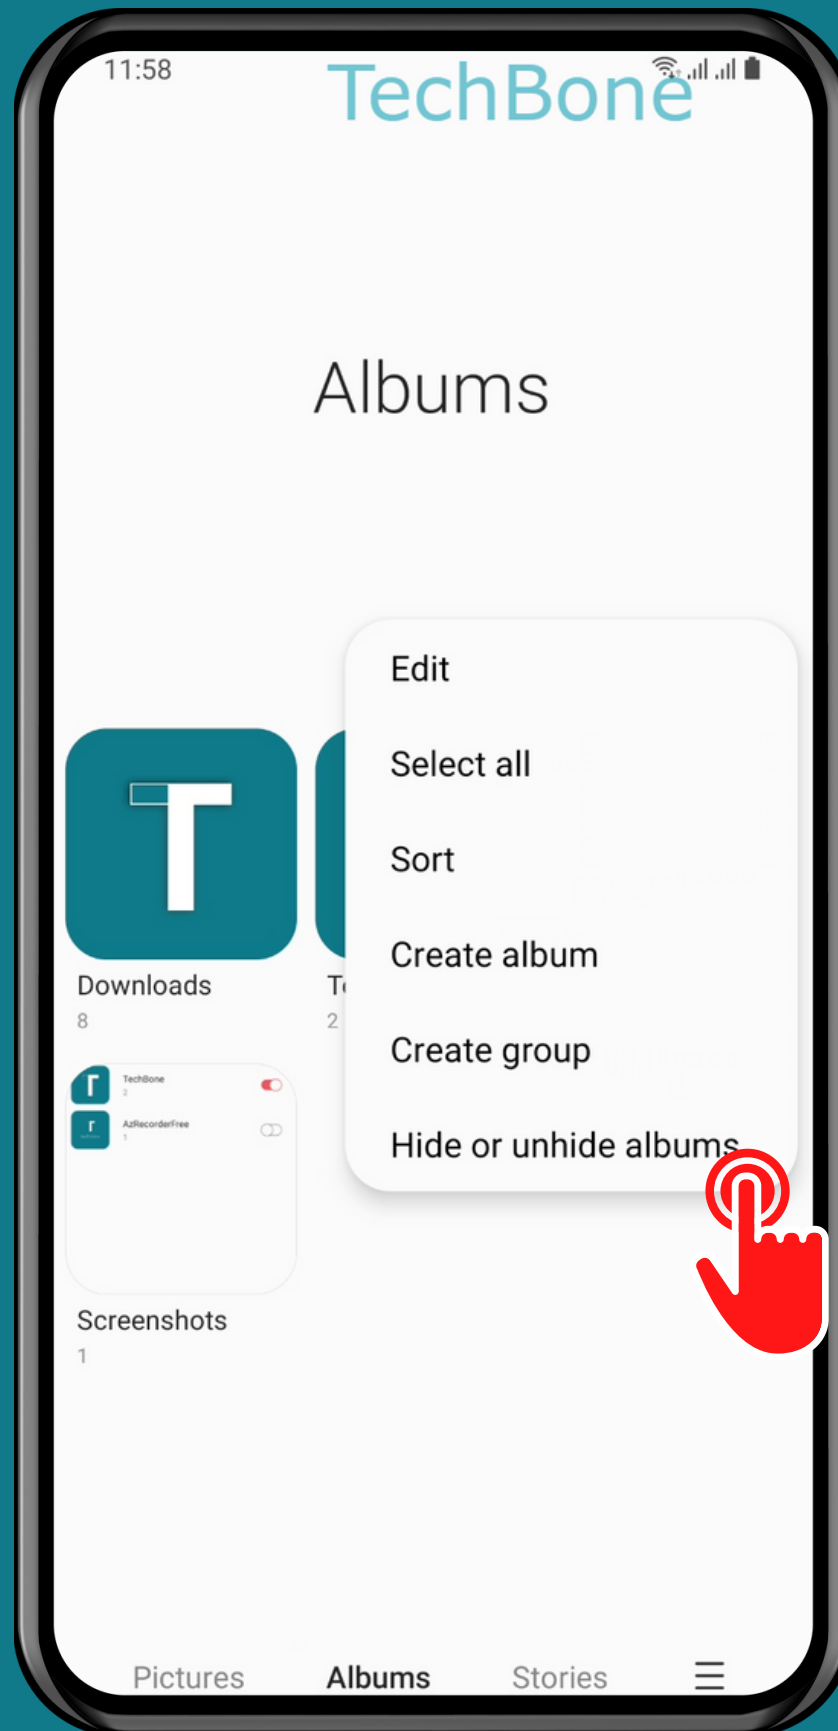

SAMSUNG

Gallery - Android 11 - One UI 3

HOW TO HIDE/UNHIDE ALBUMS IN GALLERY

Tap on Gallery

Tap on
Albums

Open the Menu

Tap on
Hide or unhide
albums

Turn On/Off an
Album to hide or
unhide it