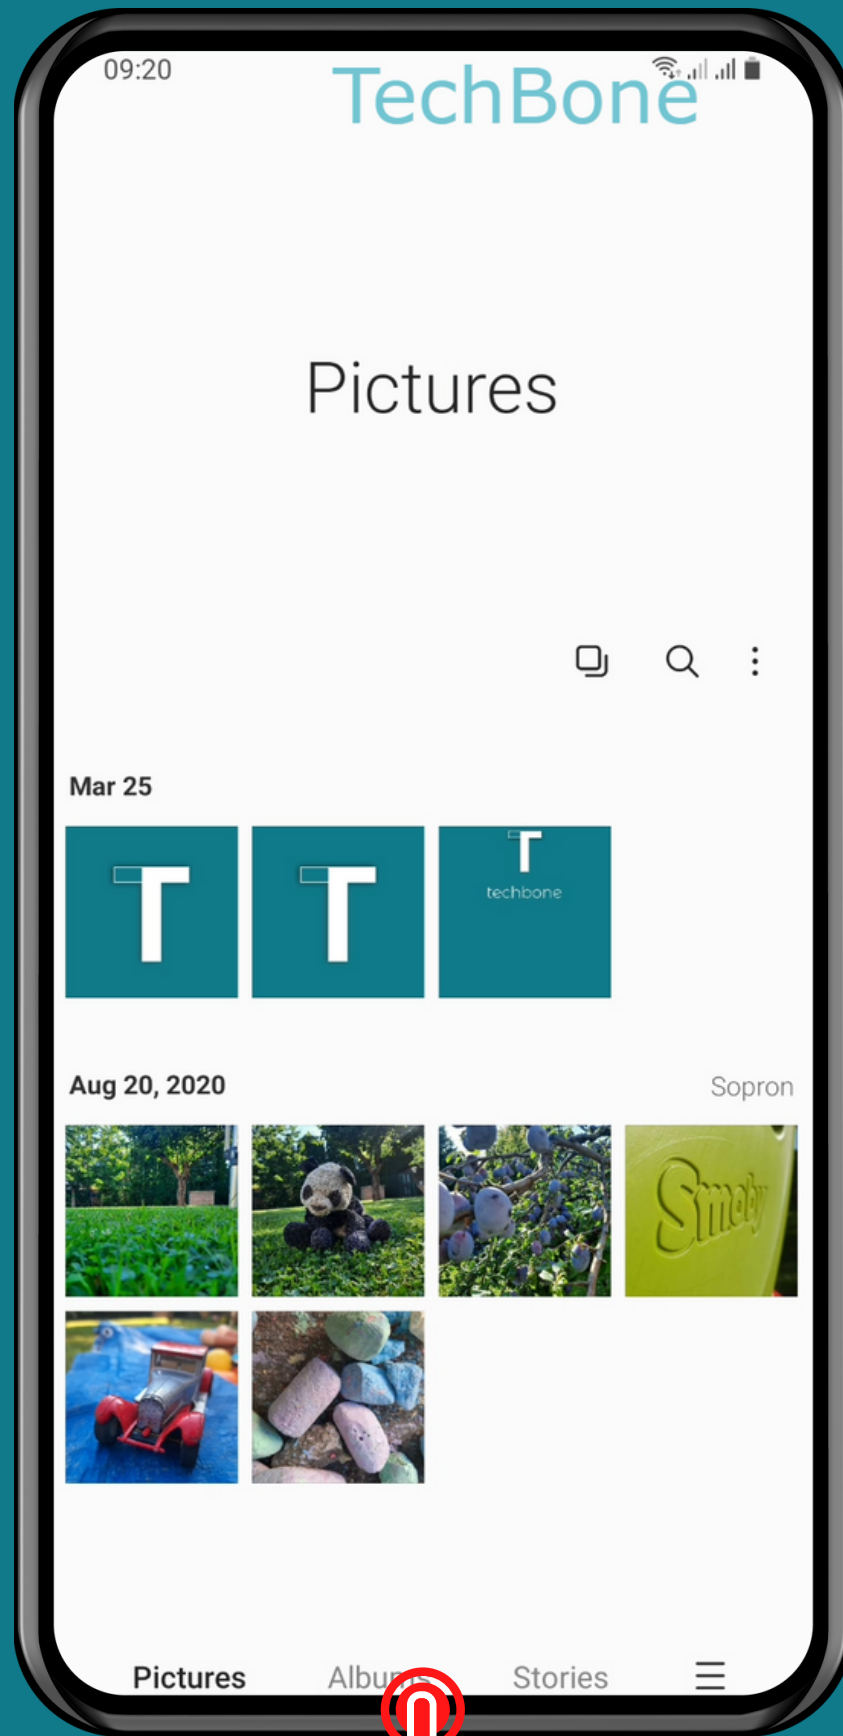

SAMSUNG

Gallery - Android 11 - One UI 3

HOW TO HIDE/UNHIDE ALBUMS IN GALLERY

Tap on Gallery

Tap on
Albums

Open the Menu

Tap on
Hide or unhide
albums

Turn On/Off an
Album to hide or
unhide it