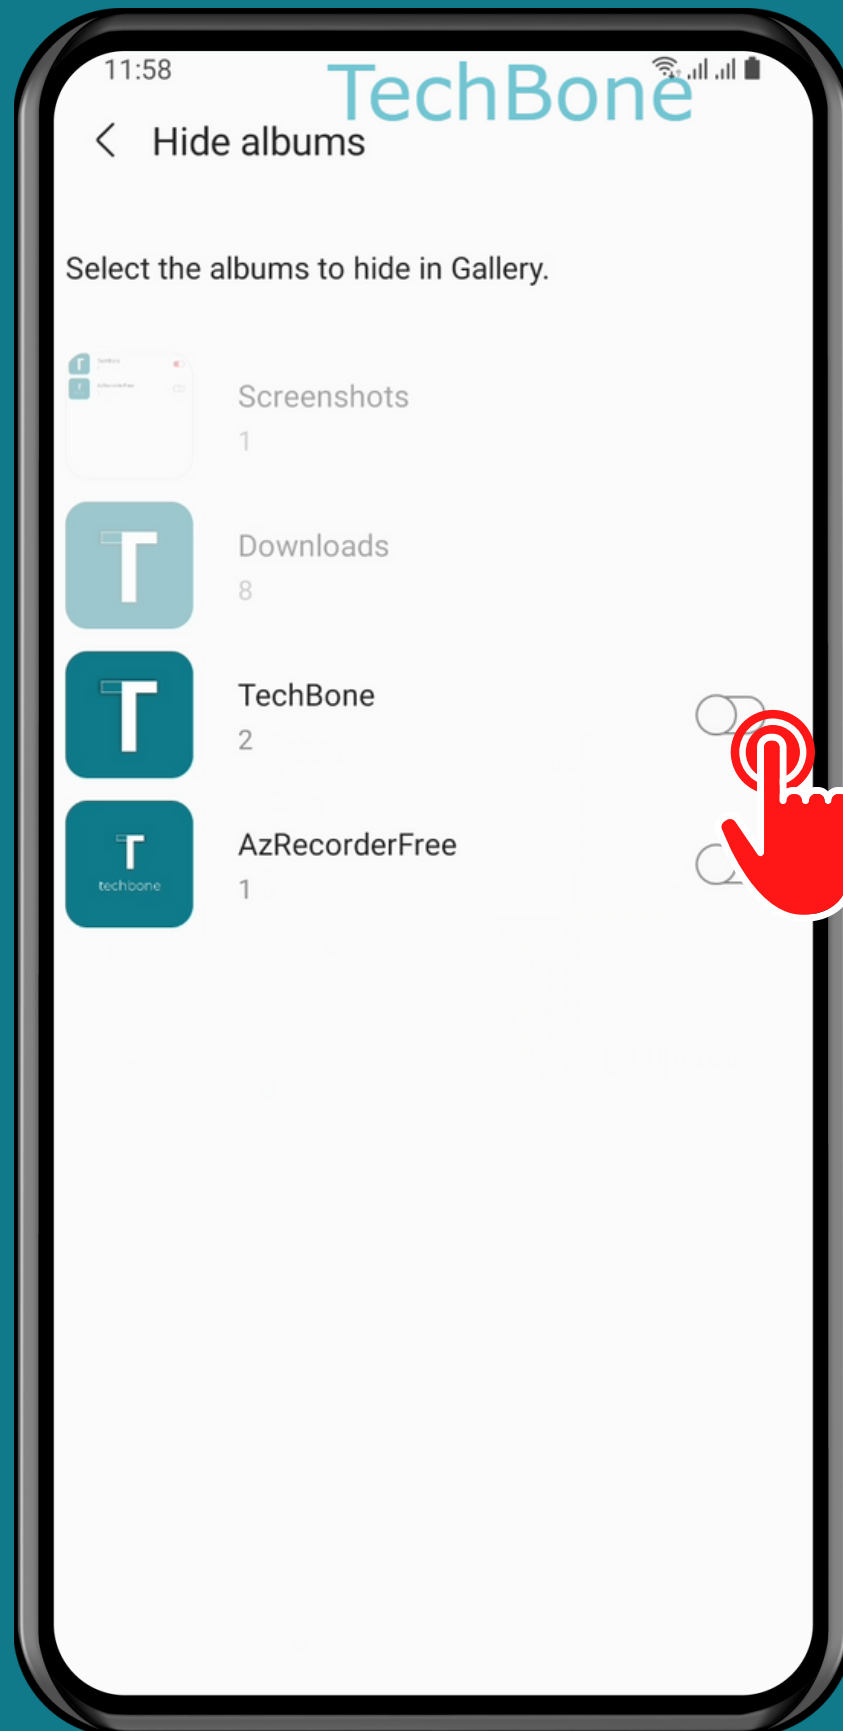

SAMSUNG

Gallery - Android 11 - One UI 3

HOW TO HIDE/UNHIDE ALBUMS IN GALLERY

Tap on Gallery

Tap on
Albums

Open the Menu

Tap on
Hide or unhide
albums

Turn On/Off an
Album to hide or
unhide it