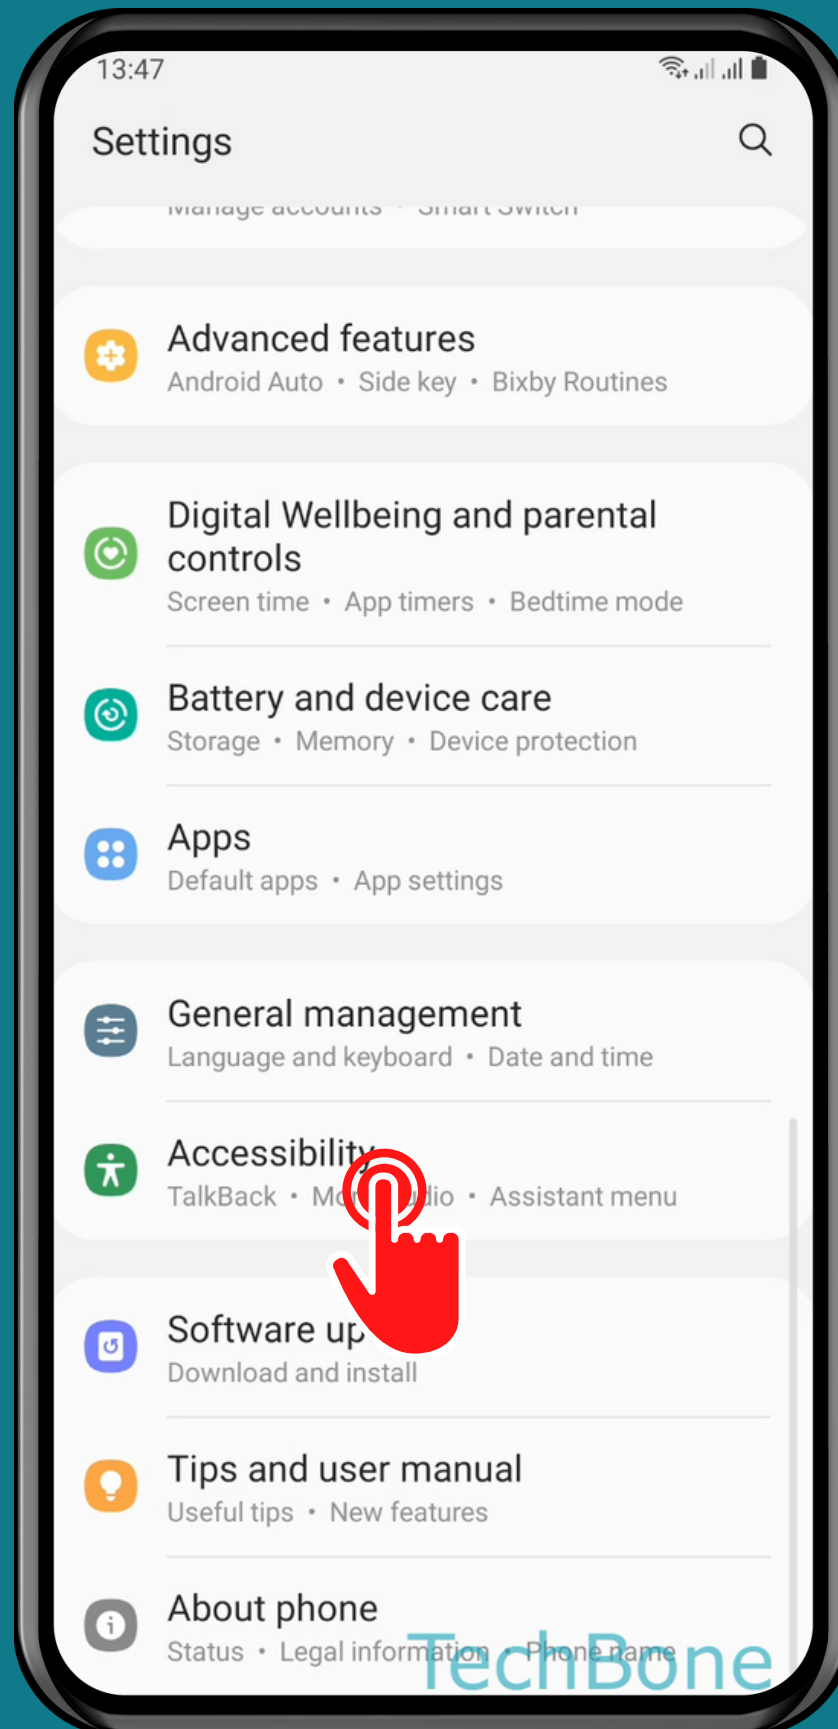

SAMSUNG

Android 11 - One UI 3

HOW TO TURN ON/OFF HIGH CONTRAST FONTS

Tap on
Settings

Tap on Accessibility

Tap on Visibility enhancements

Turn On/Off High contrast fonts

Done!