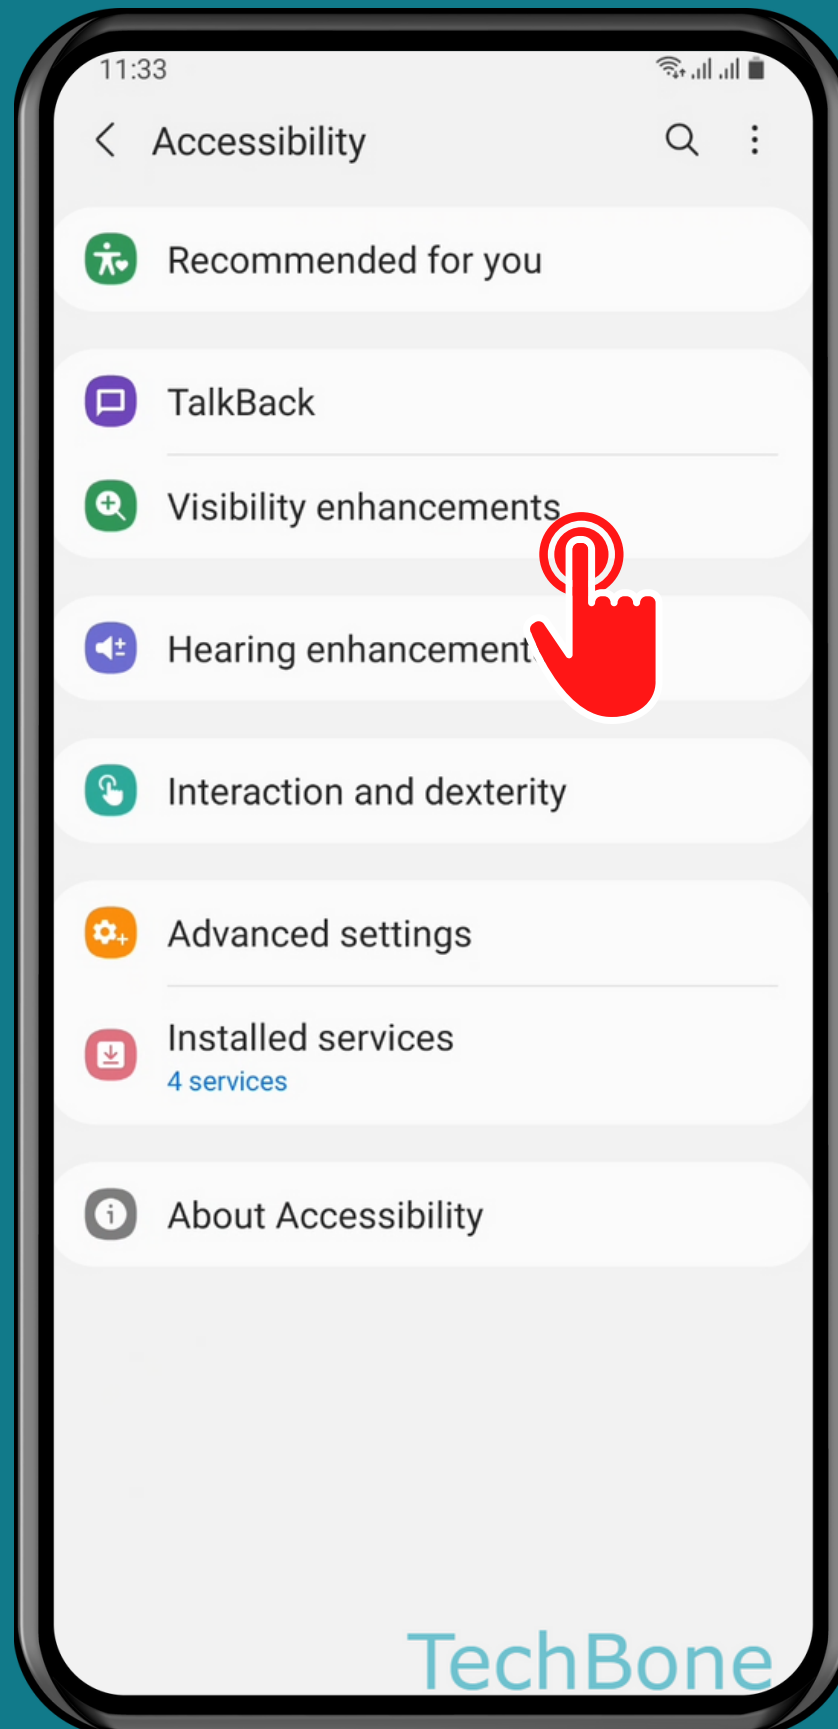

SAMSUNG

Android 11 - One UI 3

HOW TO TURN ON/OFF HIGH CONTRAST FONTS

Tap on
Settings

Tap on Accessibility

Tap on Visibility enhancements

Turn On/Off High contrast fonts

Done!