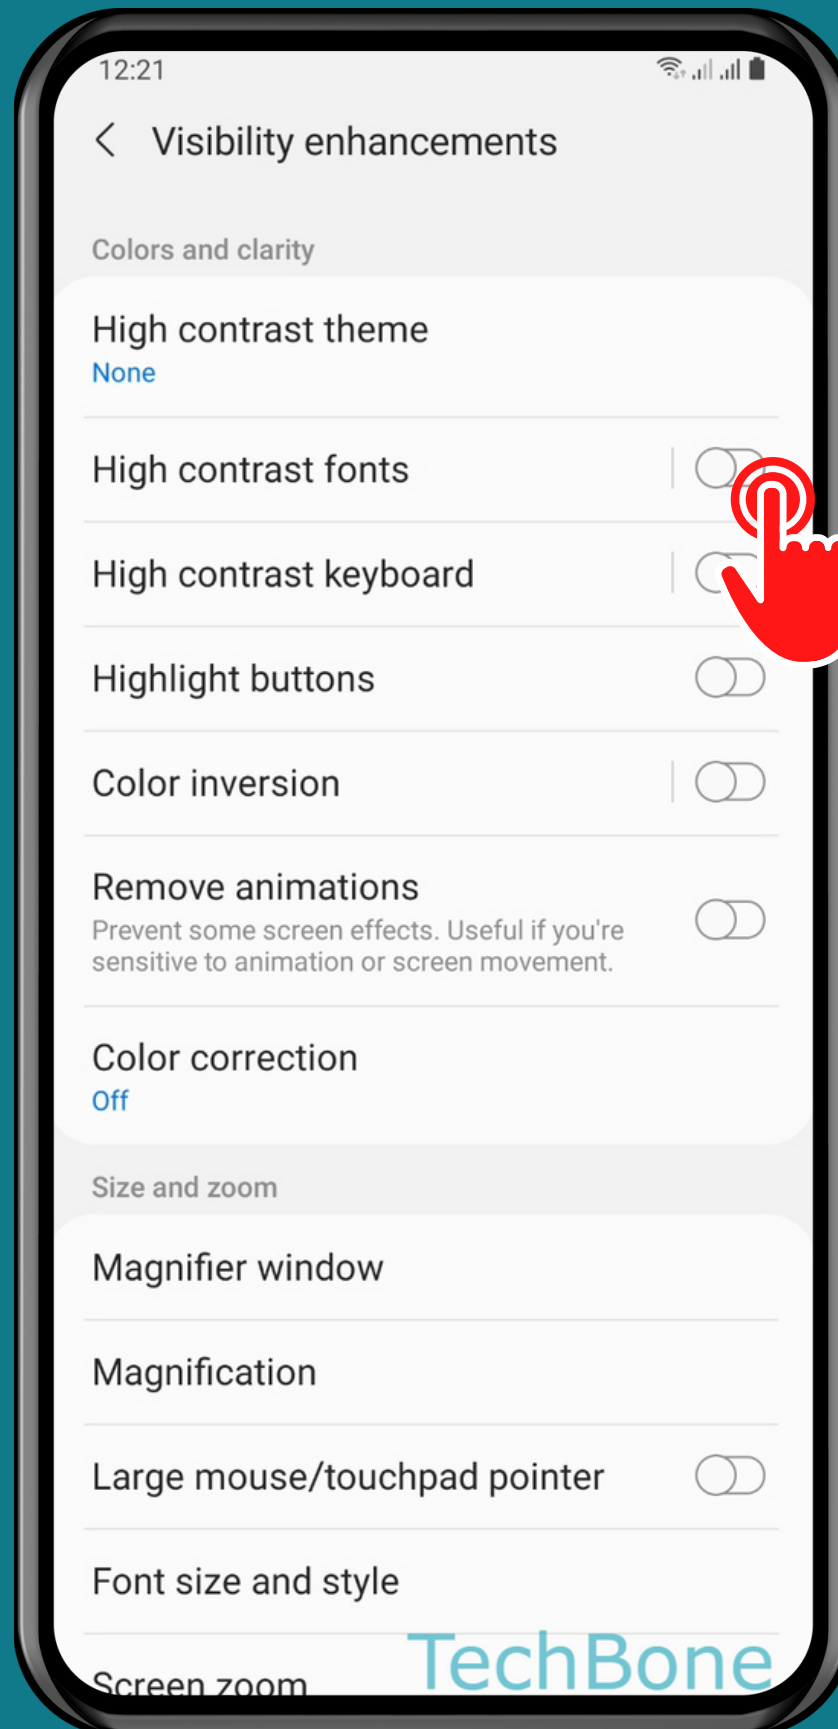

SAMSUNG

Android 11 - One UI 3

HOW TO TURN ON/OFF HIGH CONTRAST FONTS

Tap on
Settings

Tap on Accessibility

Tap on Visibility enhancements

Turn On/Off High contrast fonts

Done!