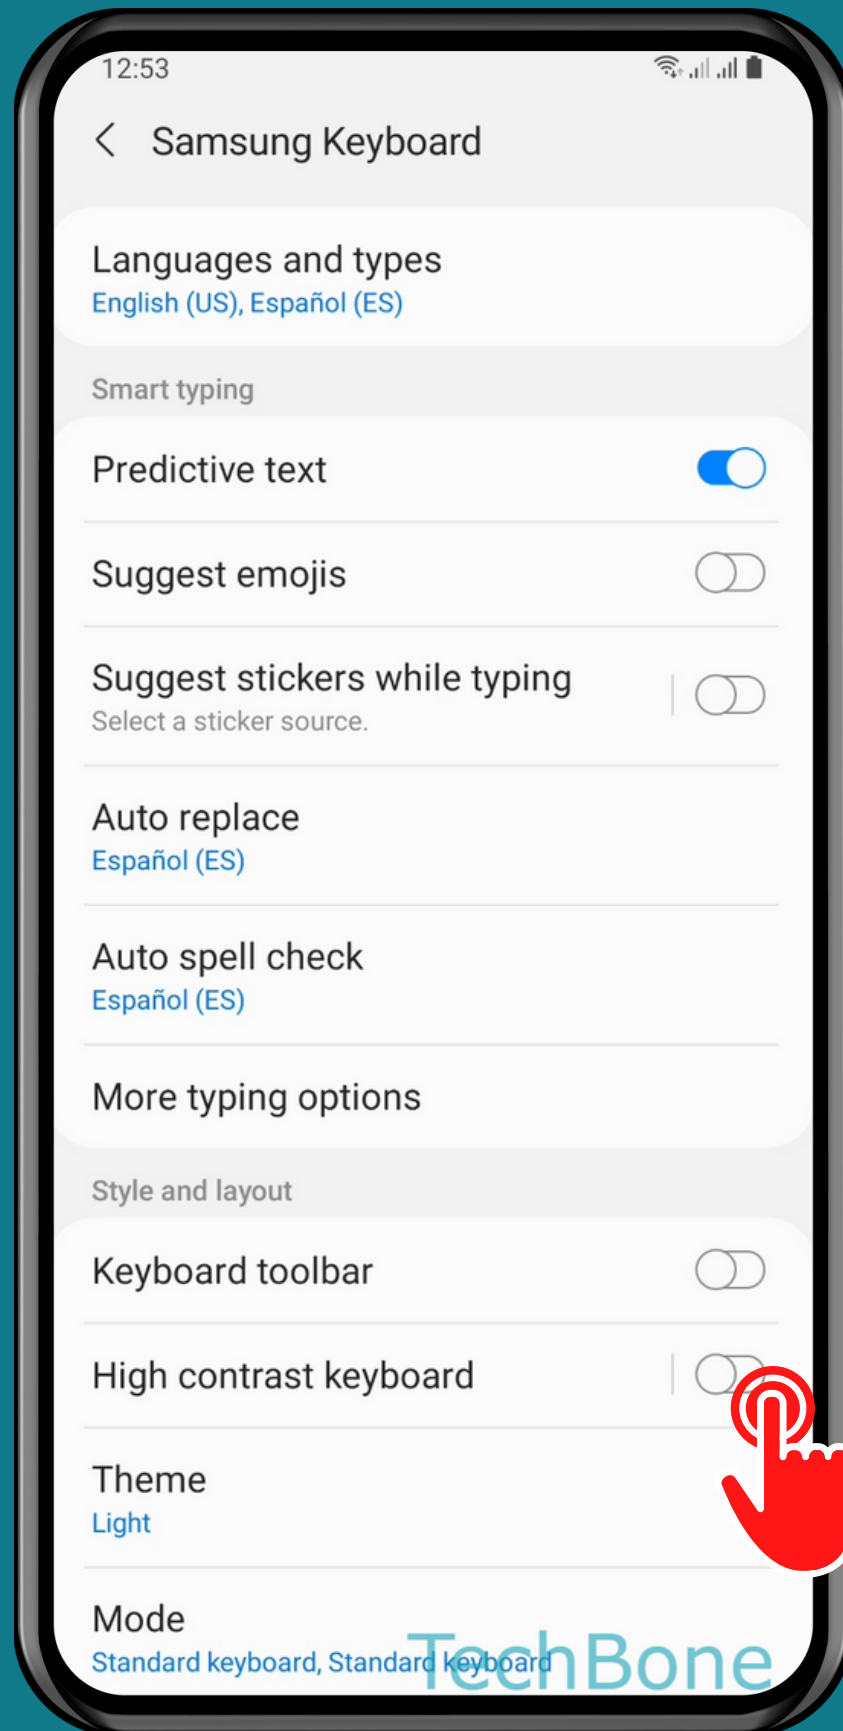

SAMSUNG

Android 11 - One UI 3

HOW TO TURN ON/OFF HIGH CONTRAST KEYBOARD

Tap on
Settings

Tap on General management

Tap on Samsung Keyboard settings

Turn On/Off High contrast keyboard

Done!