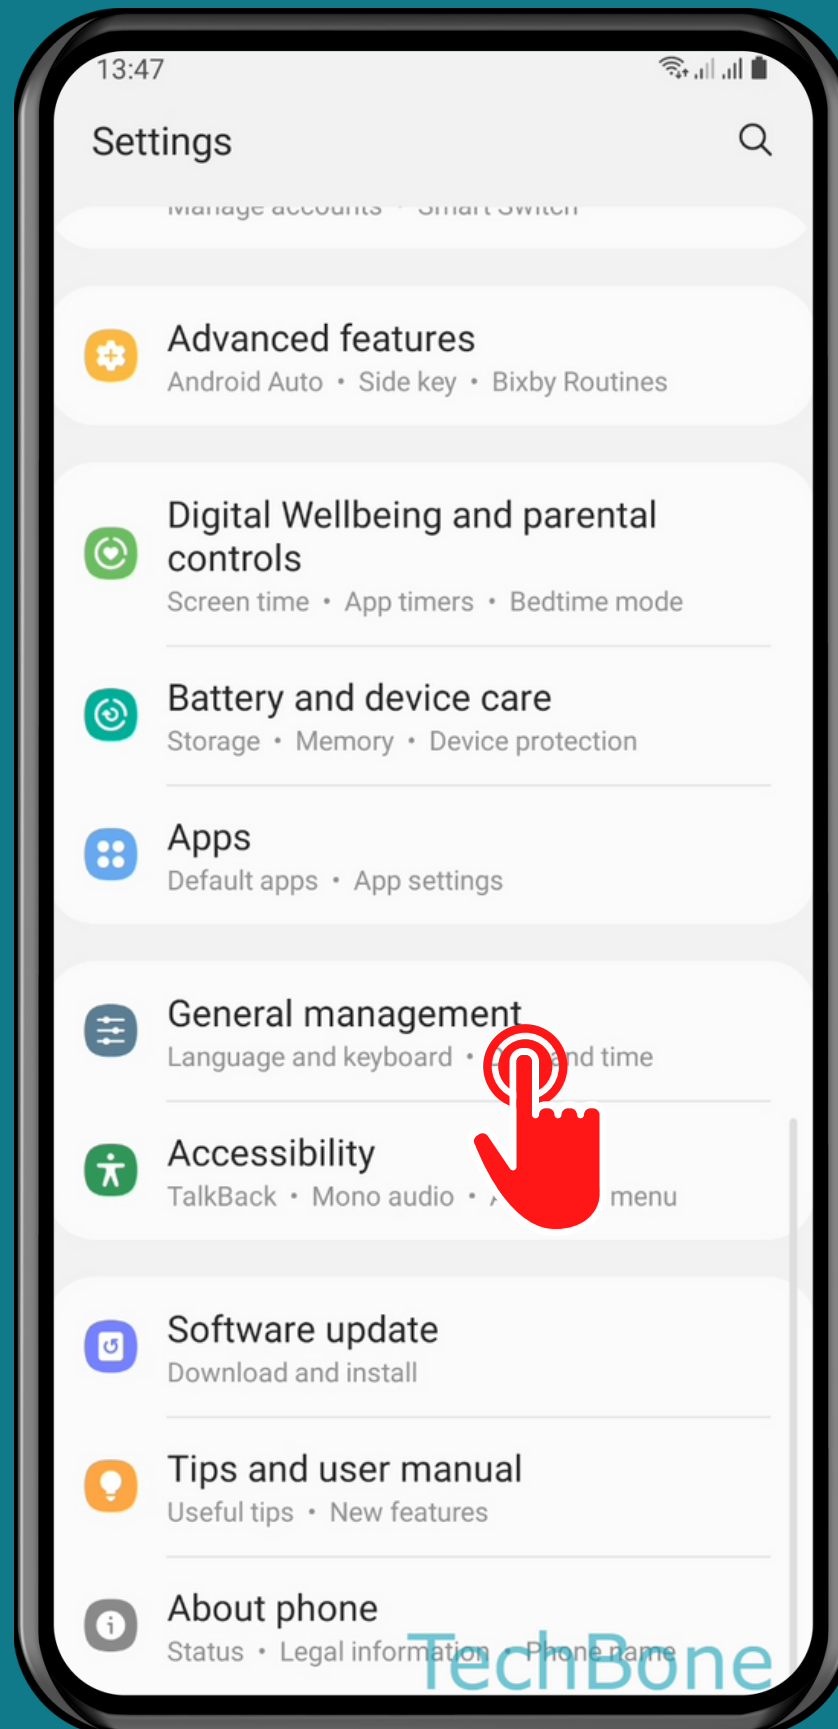

SAMSUNG

Android 11 - One UI 3

HOW TO TURN ON/OFF HIGH CONTRAST KEYBOARD

Tap on
Settings

Tap on General management

Tap on Samsung Keyboard settings

Turn On/Off High contrast keyboard

Done!