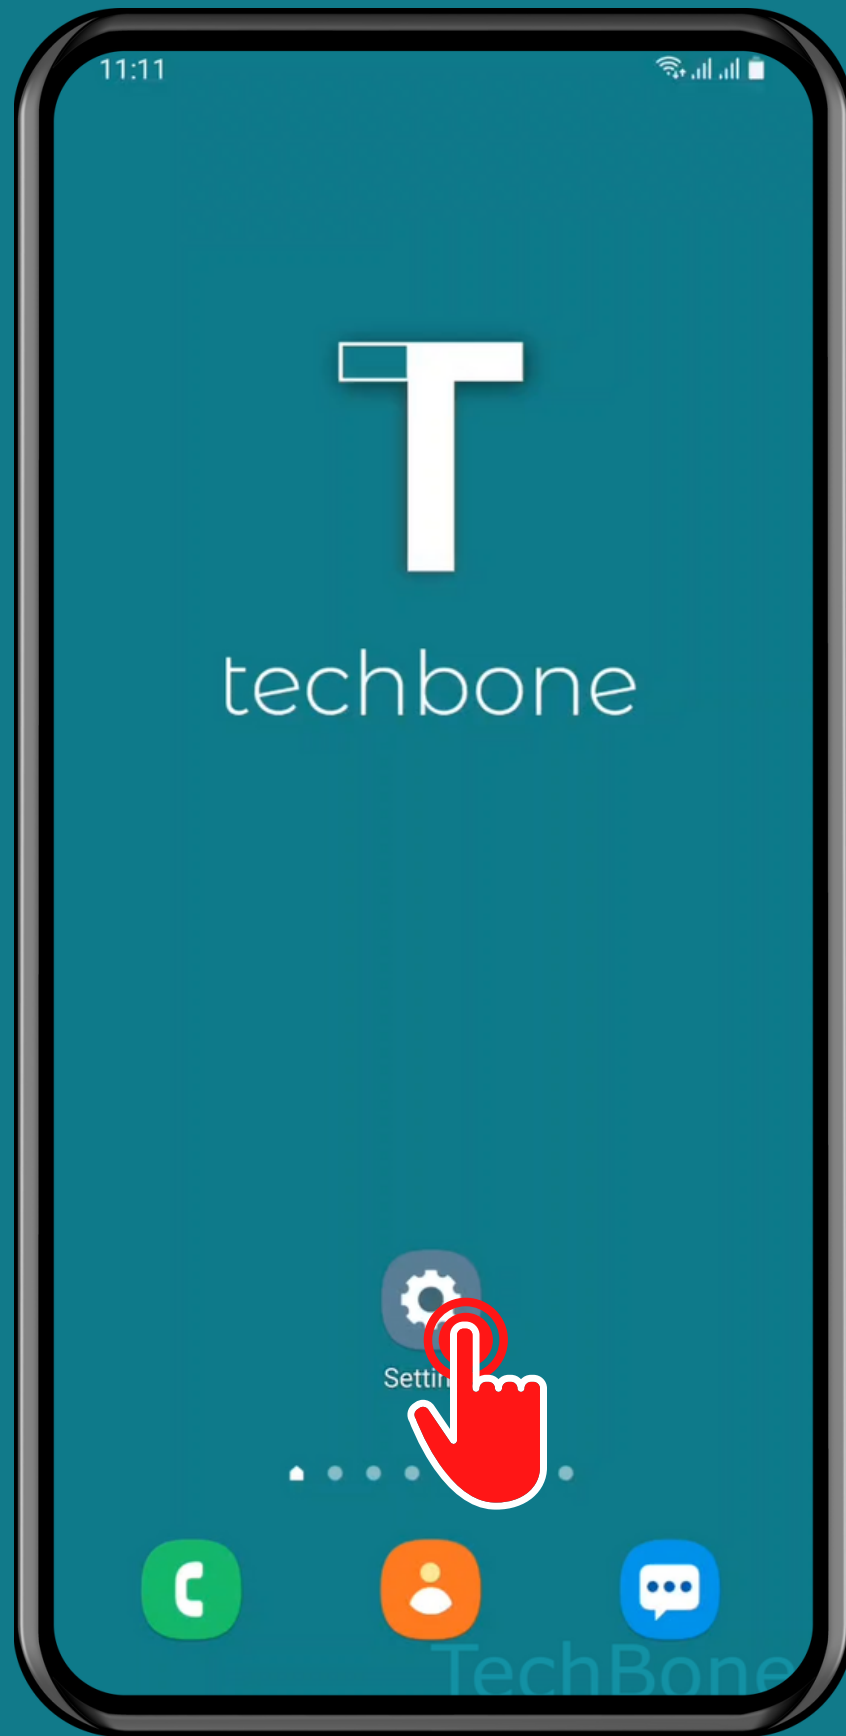

SAMSUNG

Android 11 - One UI 3

HOW TO TURN ON/OFF HIGH CONTRAST KEYBOARD

Tap on
Settings

Tap on General management

Tap on Samsung Keyboard settings

Turn On/Off High contrast keyboard

Done!