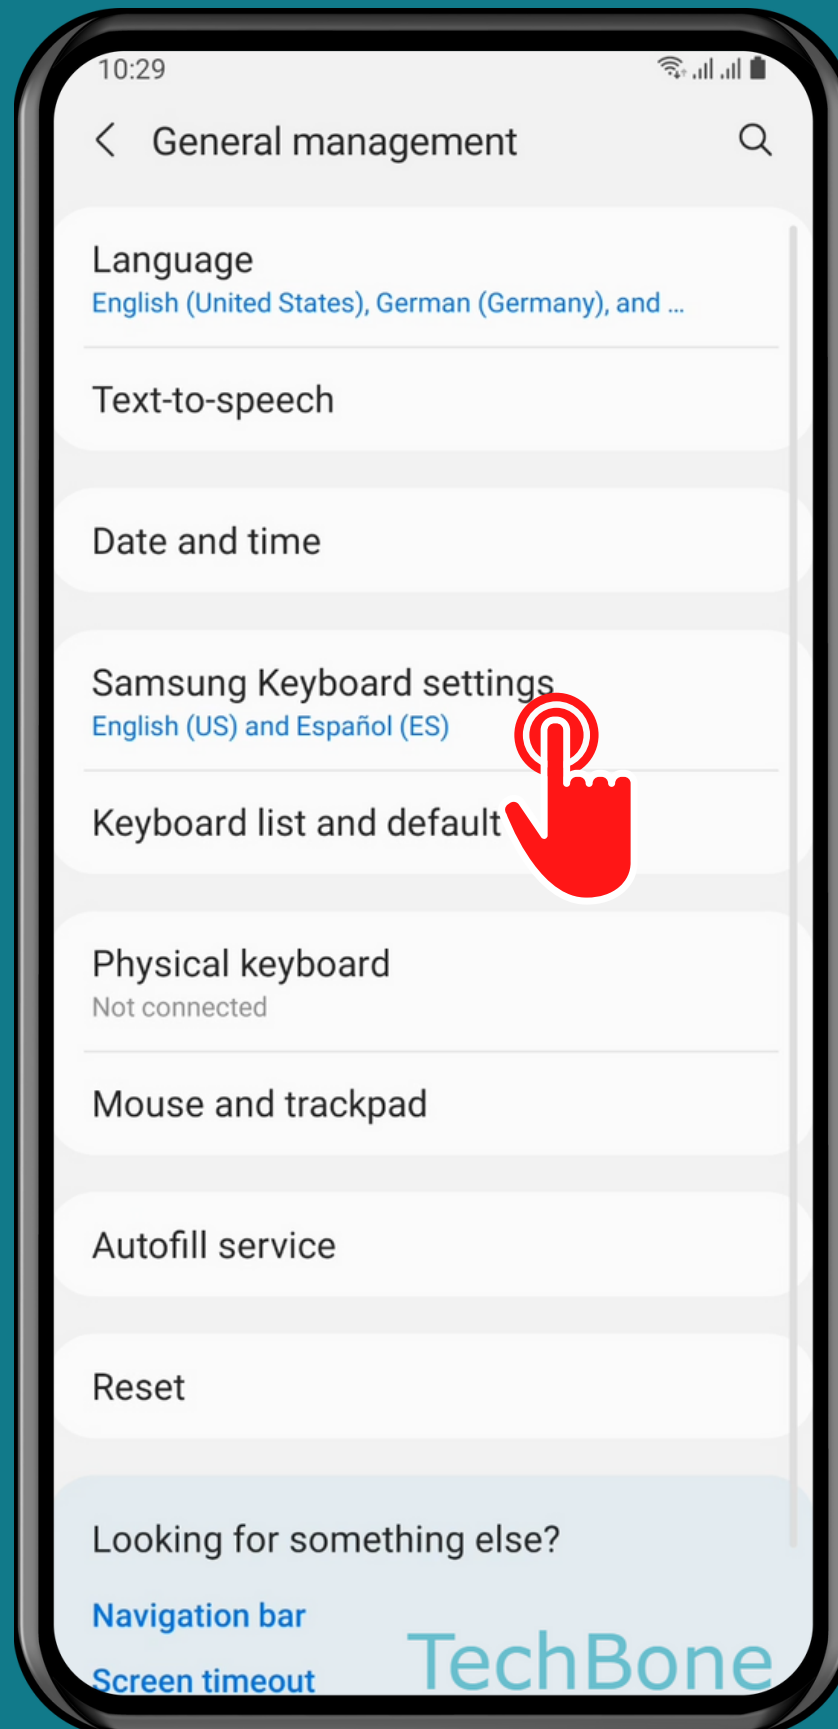

SAMSUNG

Android 11 - One UI 3

HOW TO TURN ON/OFF HIGH CONTRAST KEYBOARD

Tap on
Settings

Tap on General management

Tap on Samsung Keyboard settings

Turn On/Off High contrast keyboard

Done!