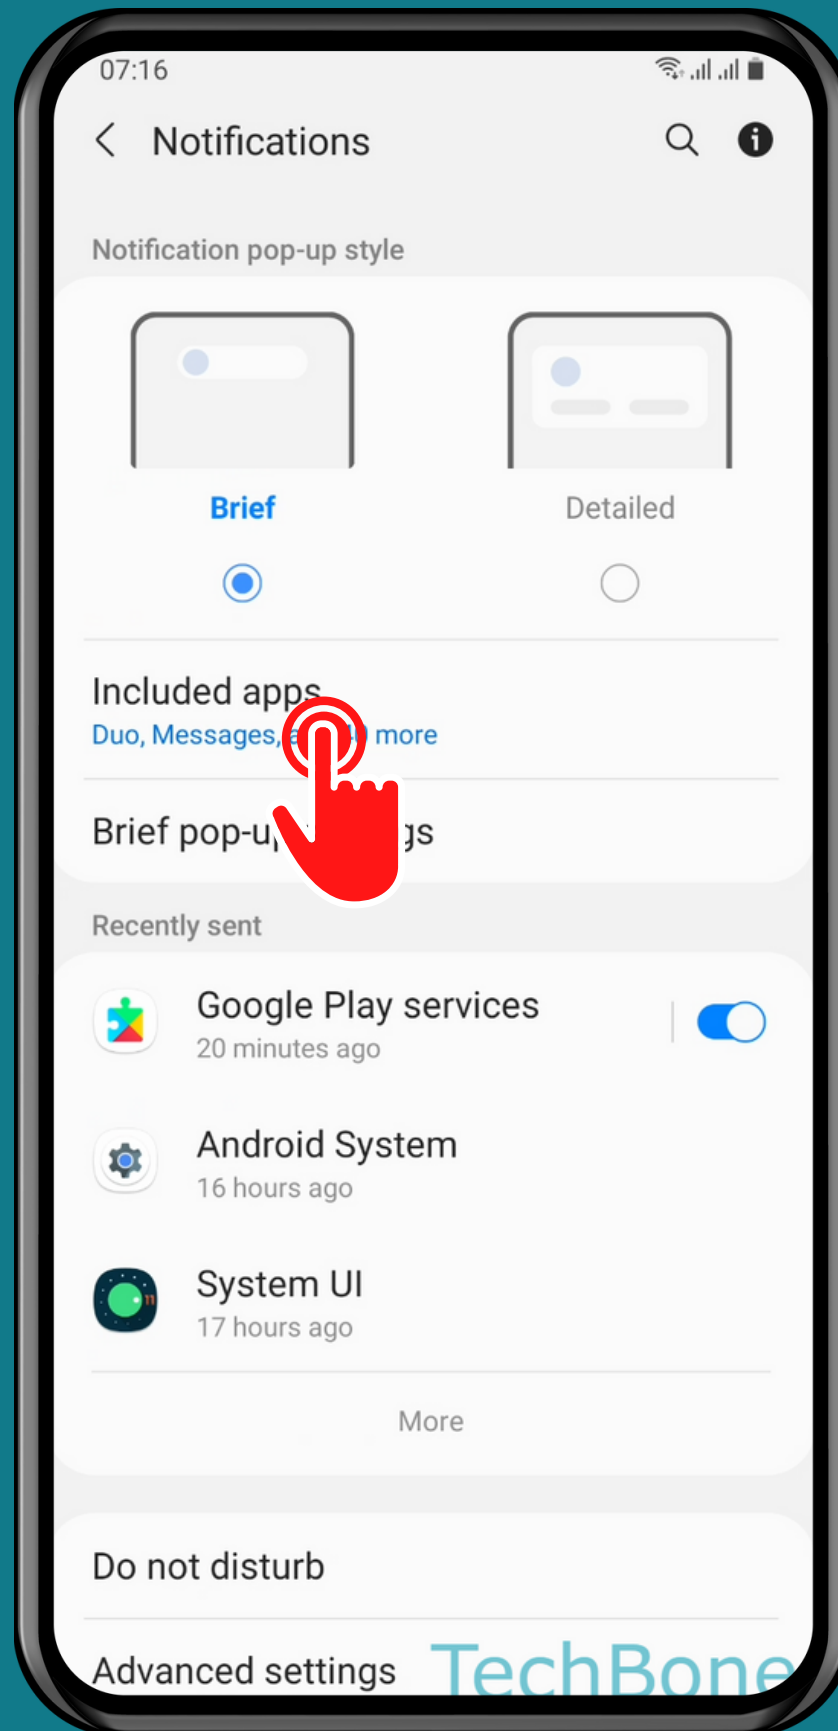

Tap on
Included apps