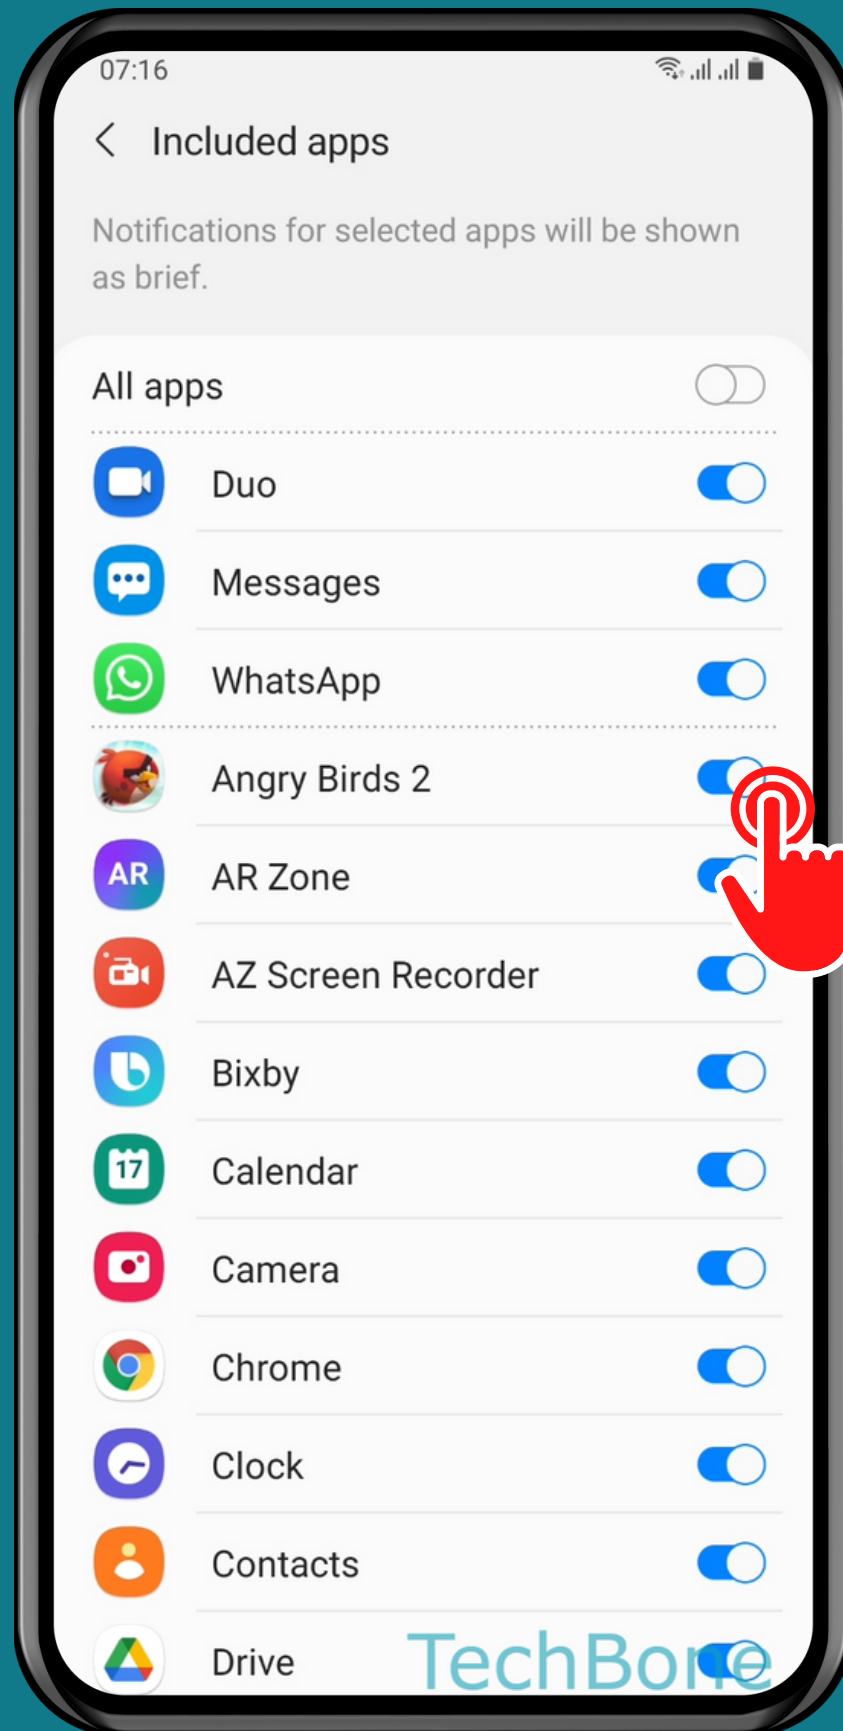

SAMSUNG

Android 11 - One UI 3

# HOW TO SELECT INCLUDED APPS FOR BRIEF POP-UPS

Tap on  
Settings

# Tap on Notifications

Tap on  
Included apps