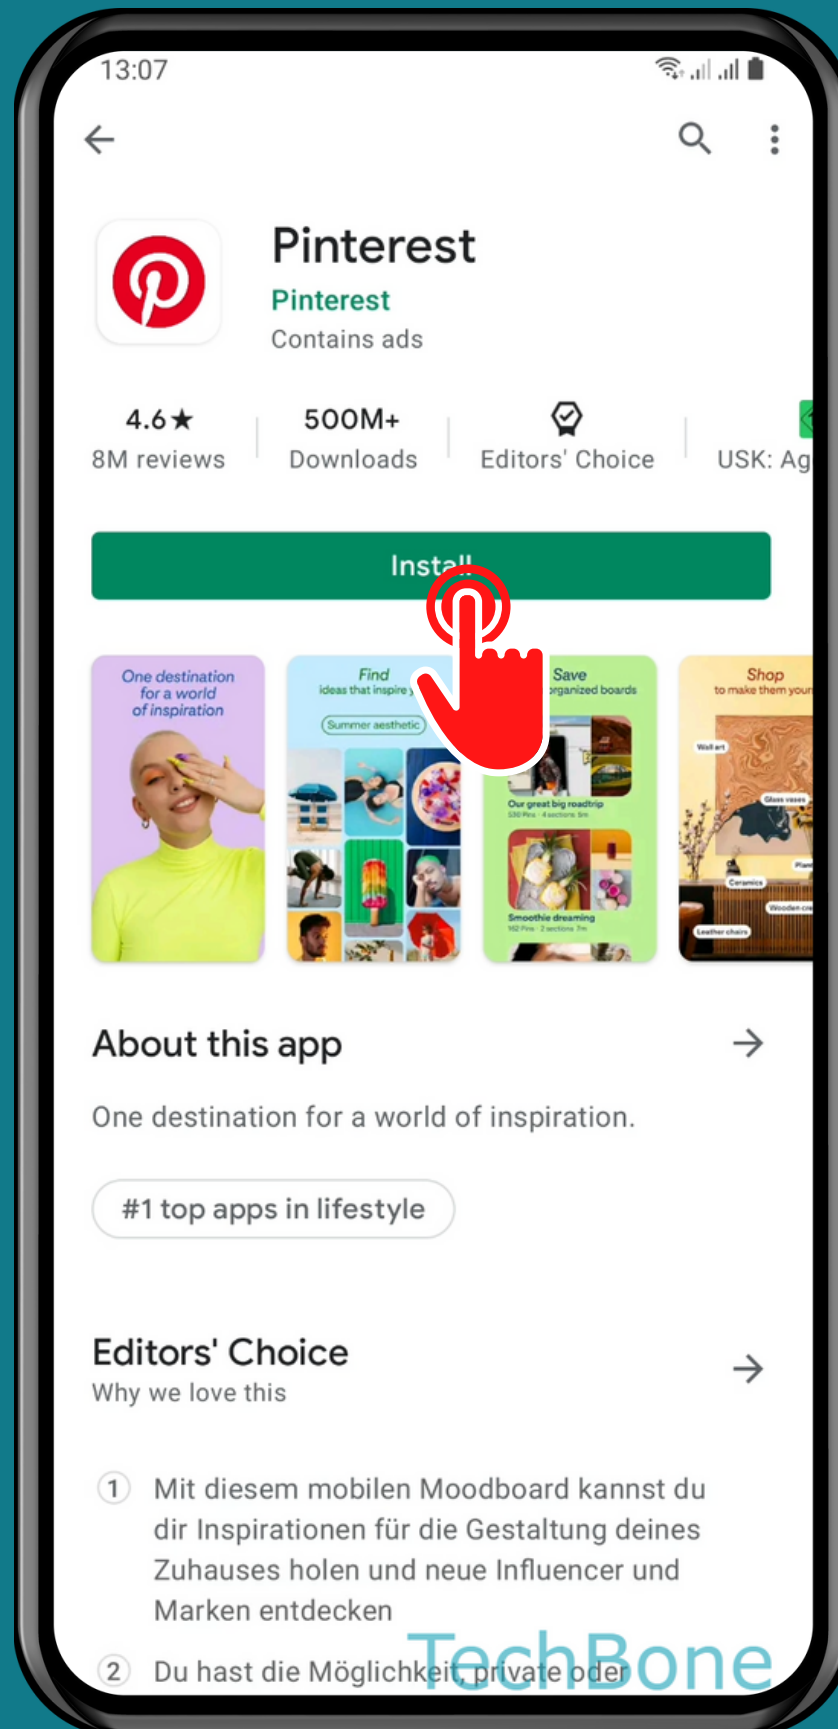

Tap on
Install

TechBone