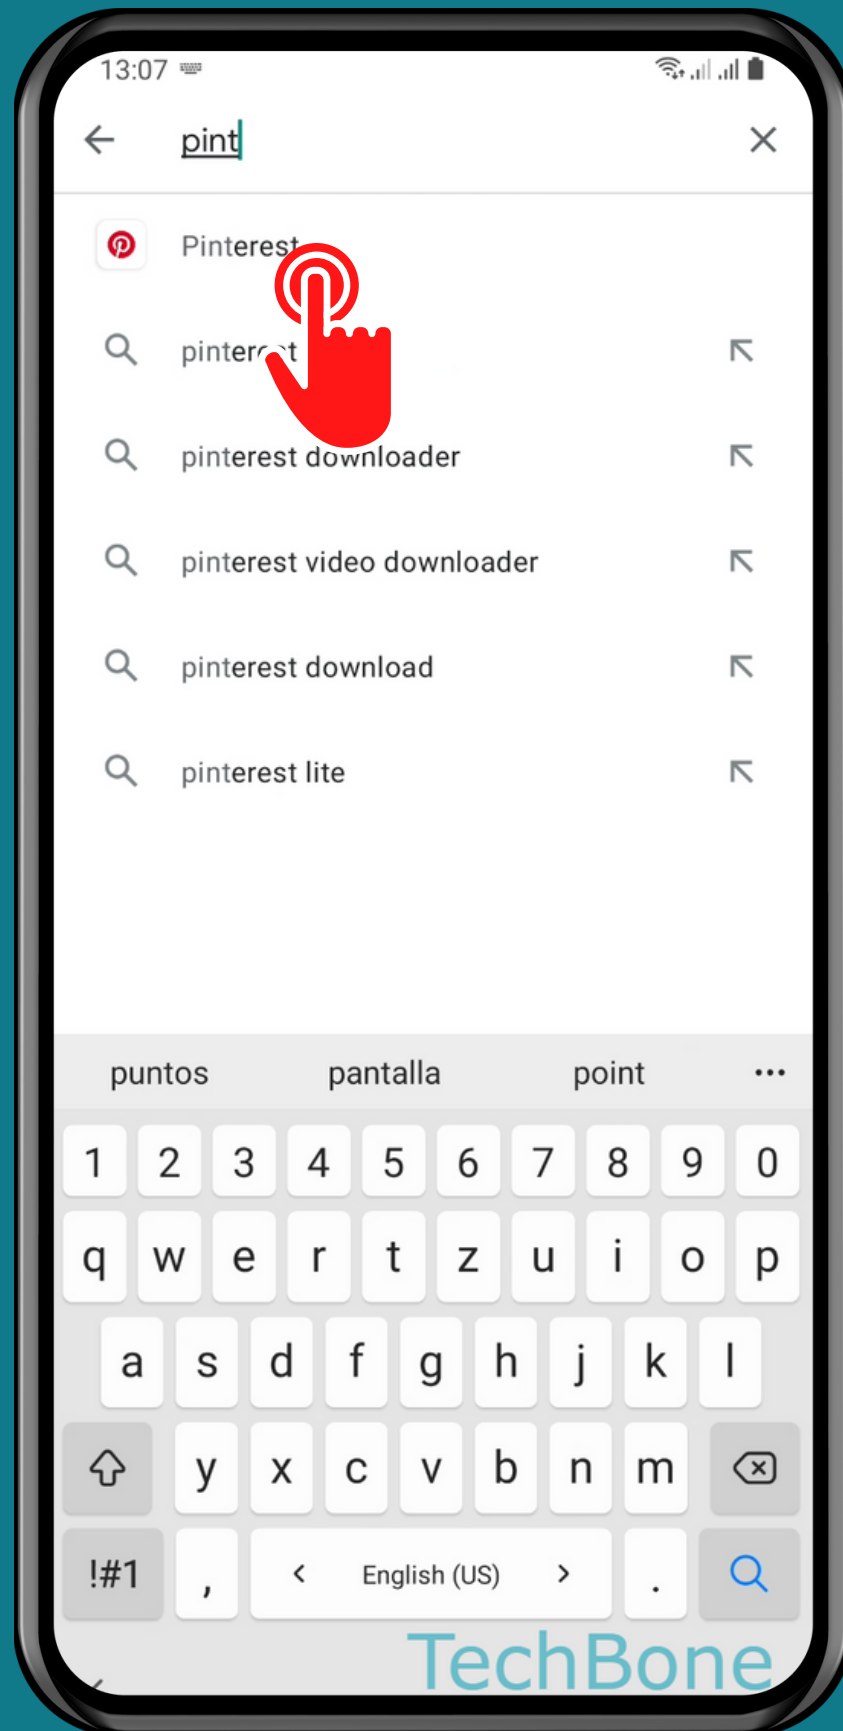

# HOW TO INSTALL AN APP FROM GOOGLE PLAY STORE

TechBone

Tap on  
Play Store

Tap on the  
Search bar

Enter the  
App name