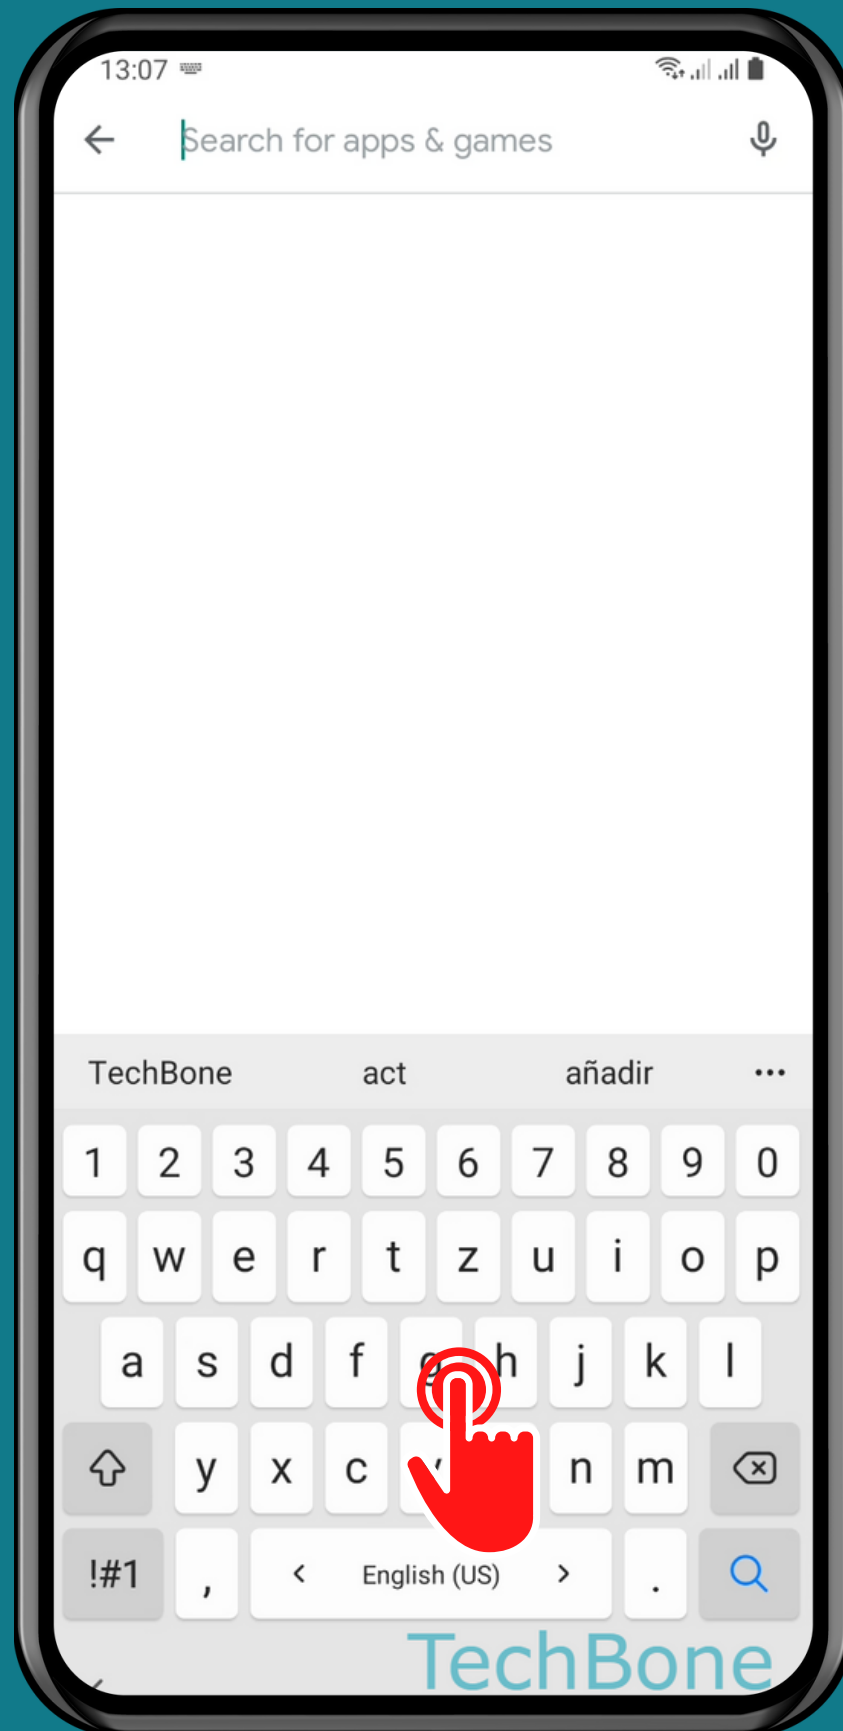

# HOW TO INSTALL AN APP FROM GOOGLE PLAY STORE

TechBone

Tap on  
Play Store

Tap on the  
Search bar

Enter the  
App name