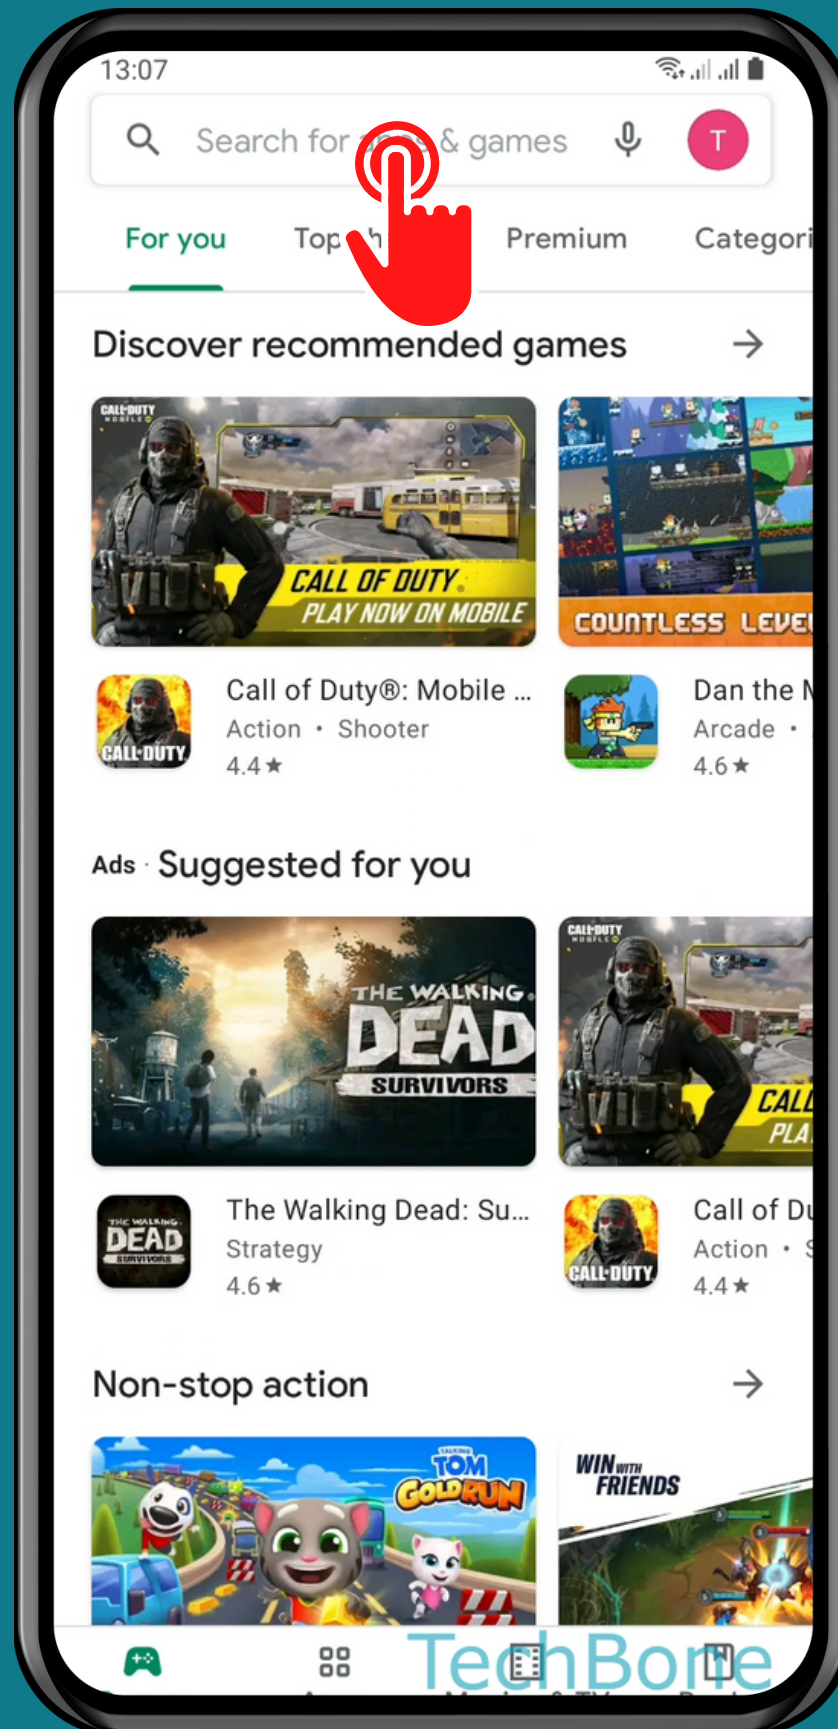

SAMSUNG

Android 11 - One UI 3

# HOW TO INSTALL AN APP FROM GOOGLE PLAY STORE

TechBone

Tap on  
Play Store

Tap on the  
Search bar

Enter the  
App name