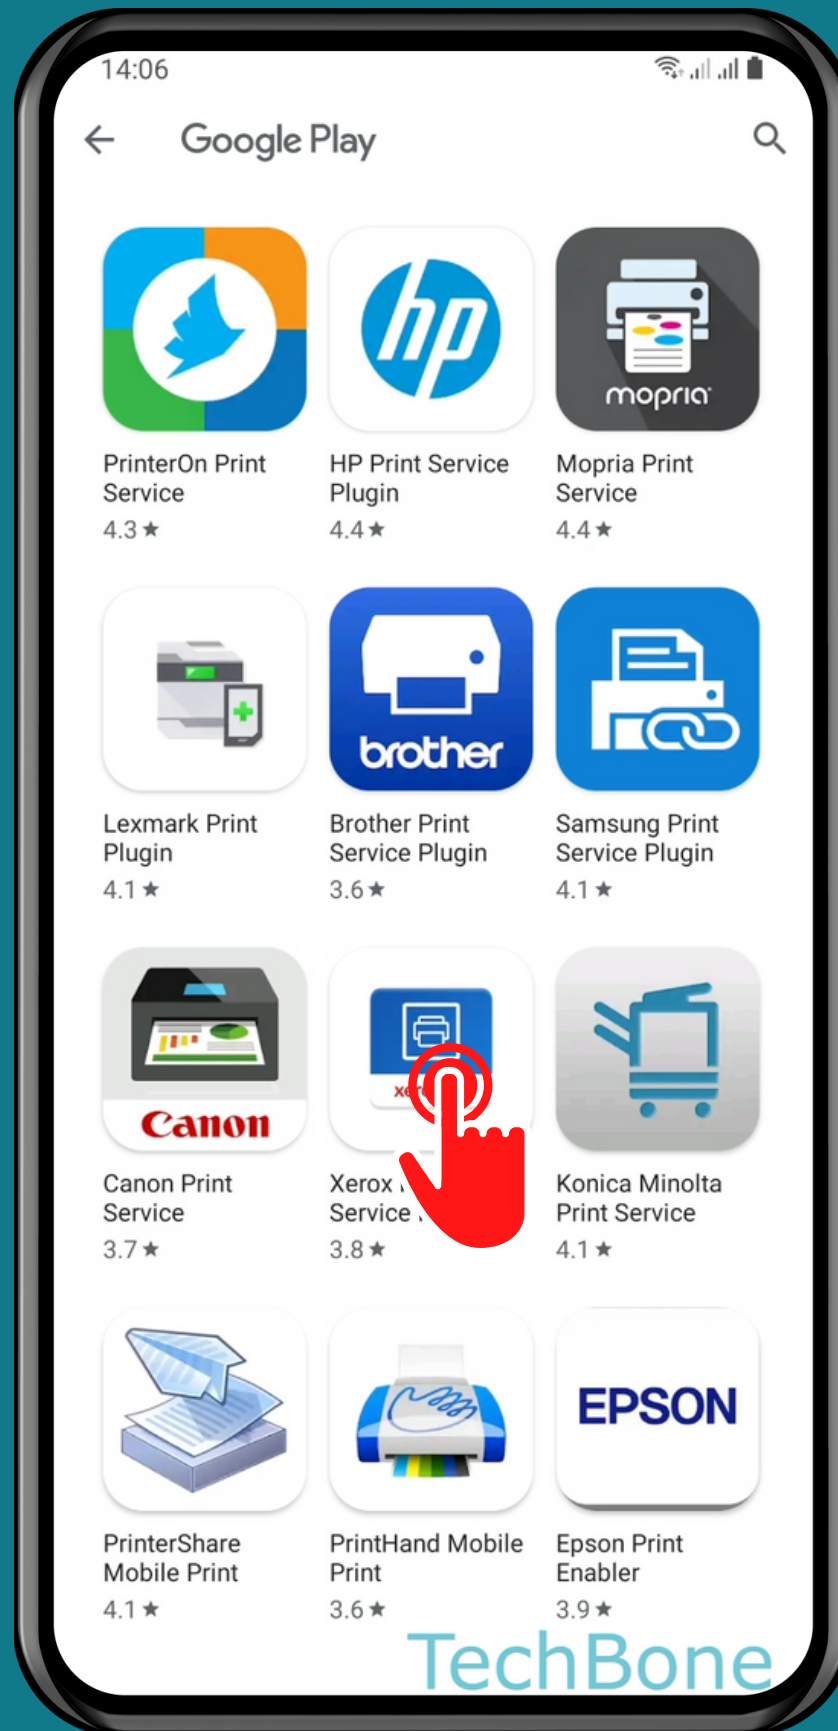

# Tap on Connections

# Tap on More connection settings

Tap on  
Printing

Tap on  
Download plugin

TechBone

# Choose a Print service

Tap on  
Install

Done!