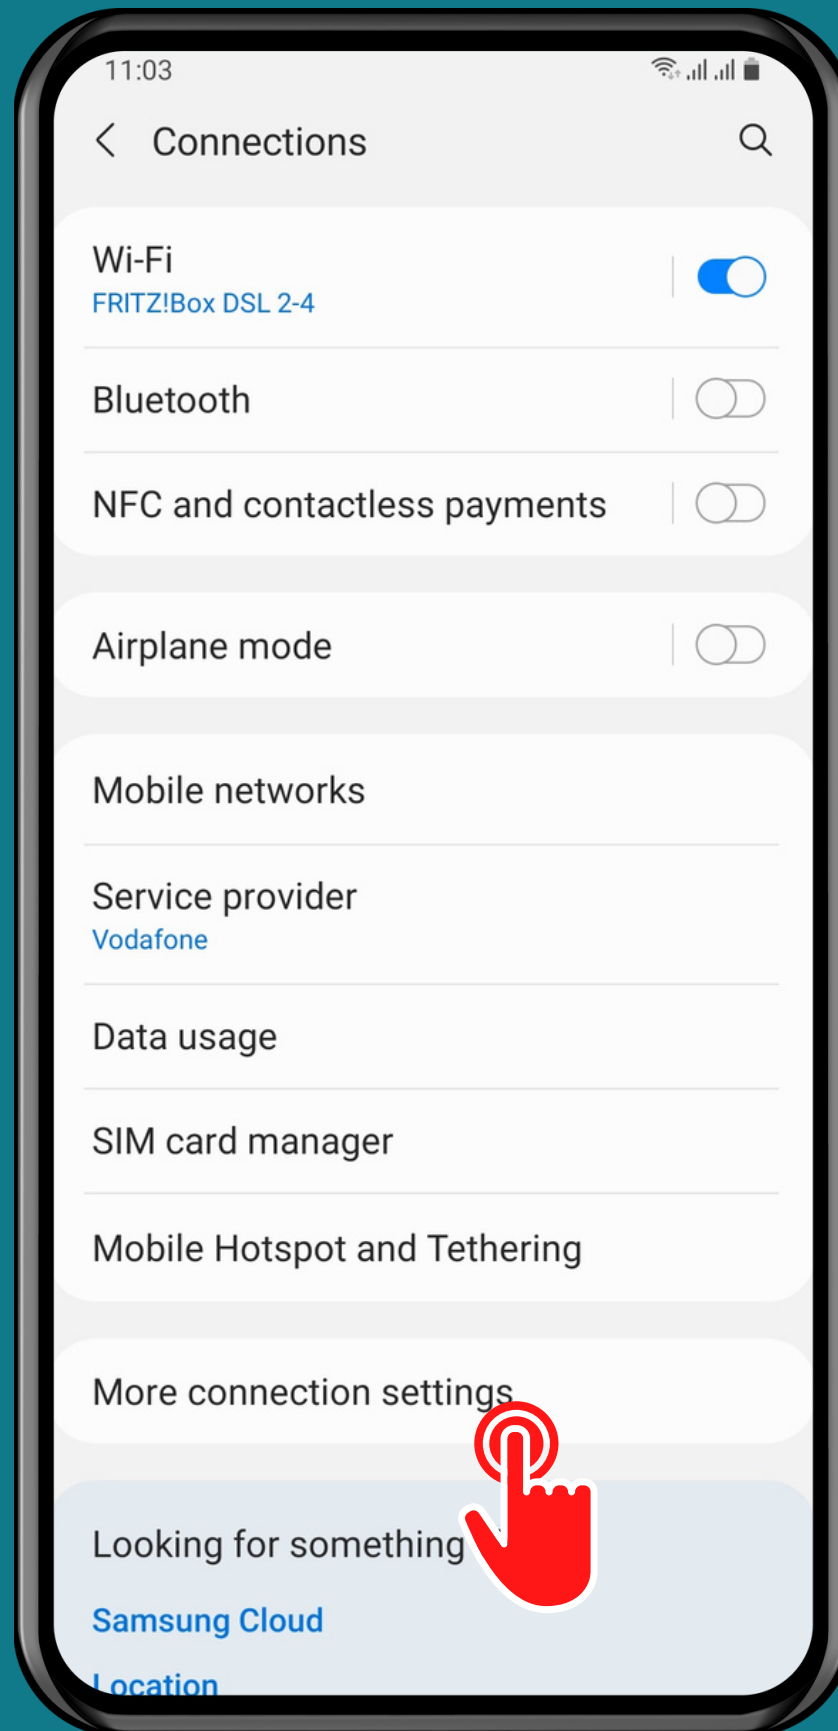

# SAMSUNG

Android 11 - One UI 3

# HOW TO INSTALL PRINT SERVICE

Tap on  
Settings

# Tap on Connections