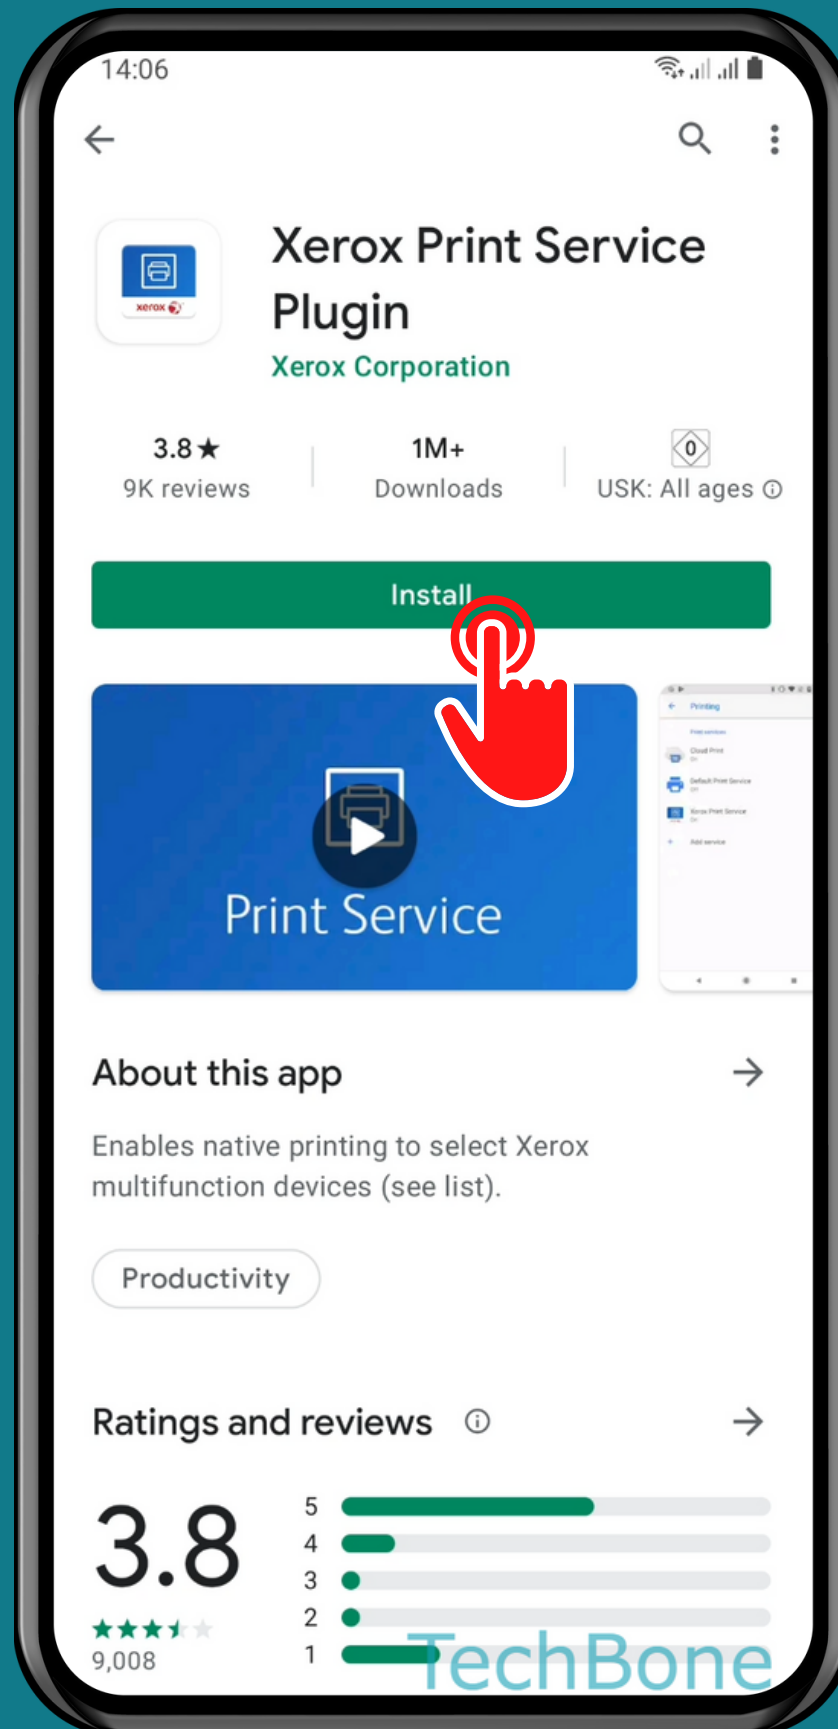

# Tap on More connection settings

Tap on  
Printing

Tap on  
Download plugin

TechBone

# Choose a Print service

Tap on  
Install

Done!