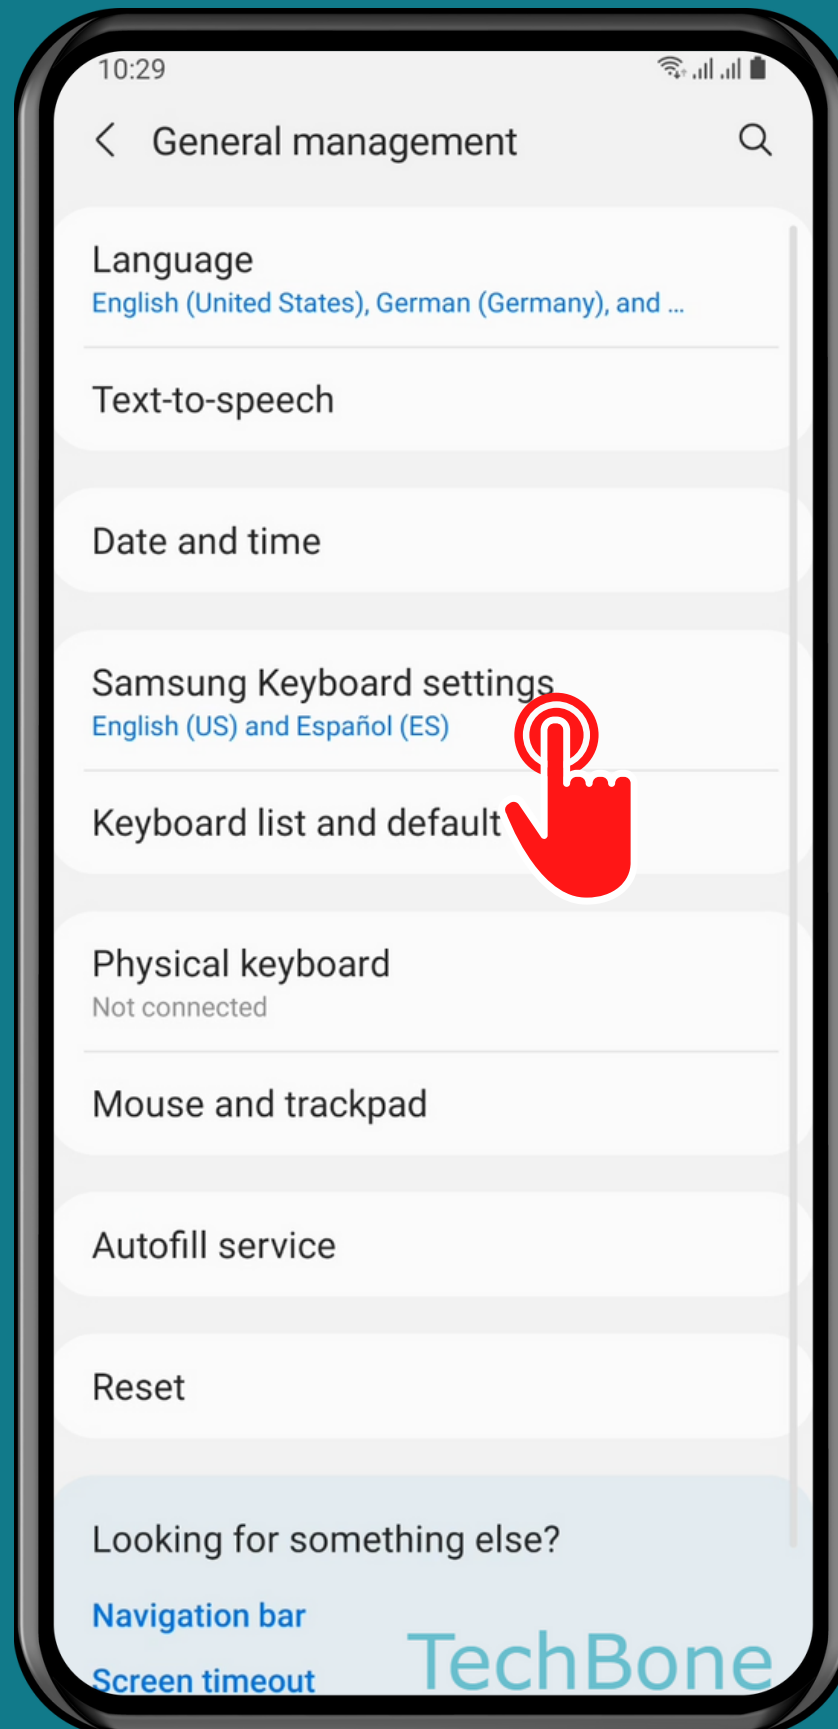

SAMSUNG

Android 11 - One UI 3

HOW TO TURN ON/OFF KEYBOARD CHARACTER PREVIEW

Tap on Settings

Tap on General management

Tap on Samsung Keyboard settings

Tap on Swipe, touch, and feedback

Tap on Touch feedback

Turn On/Off Character preview

Done!