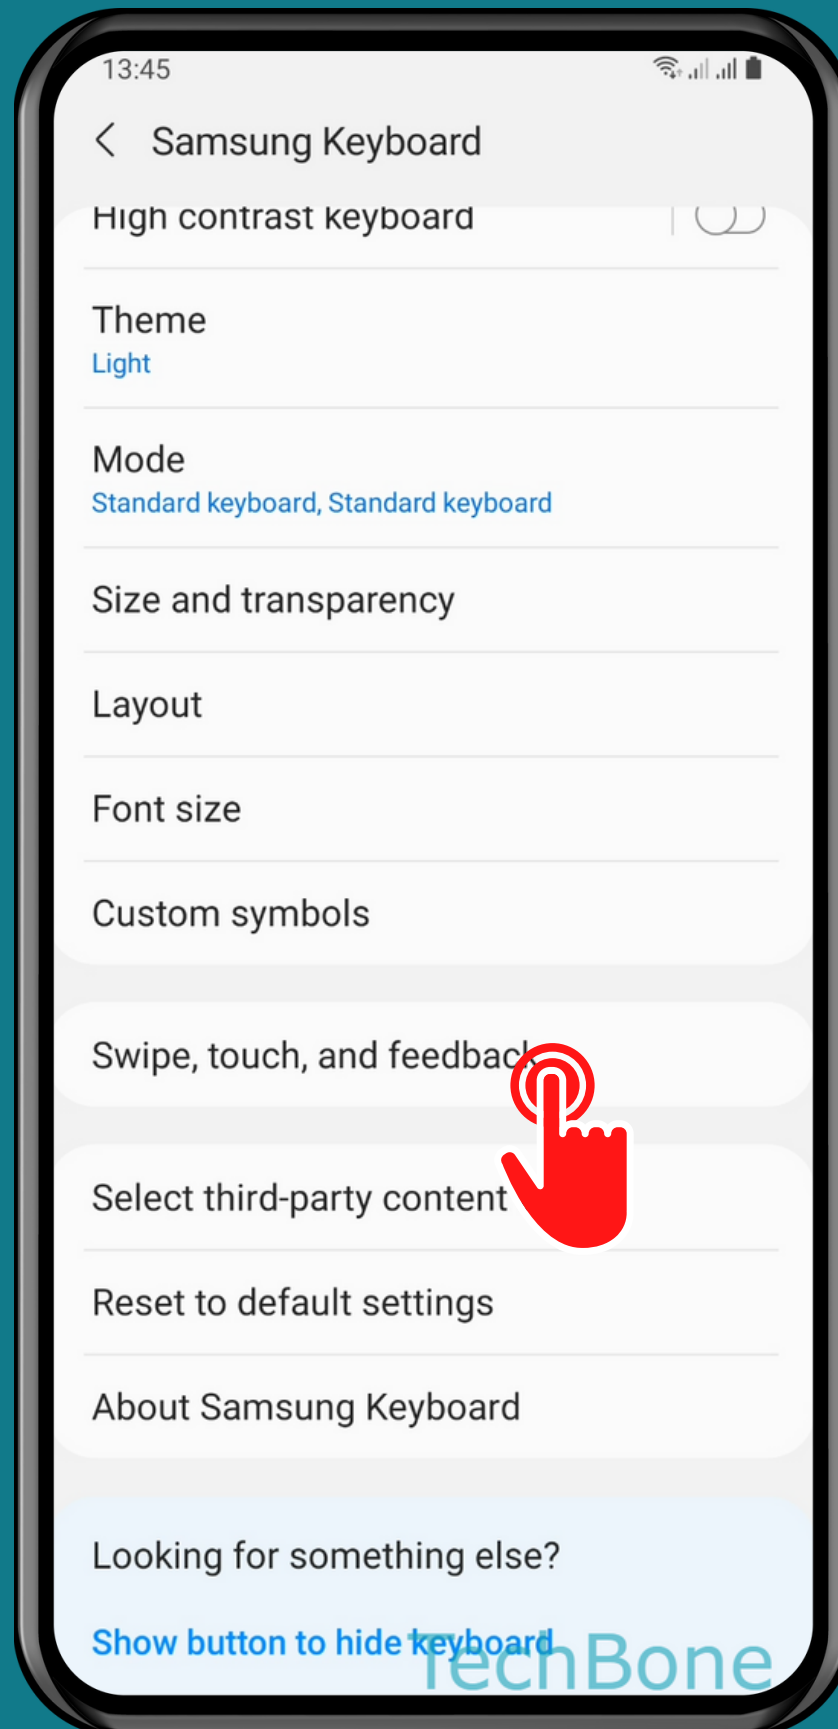

SAMSUNG

Android 11 - One UI 3

HOW TO TURN ON/OFF KEYBOARD CHARACTER PREVIEW

Tap on Settings

Tap on General management

Tap on Samsung Keyboard settings

Tap on Swipe, touch, and feedback

Tap on Touch feedback

Turn On/Off Character preview

Done!