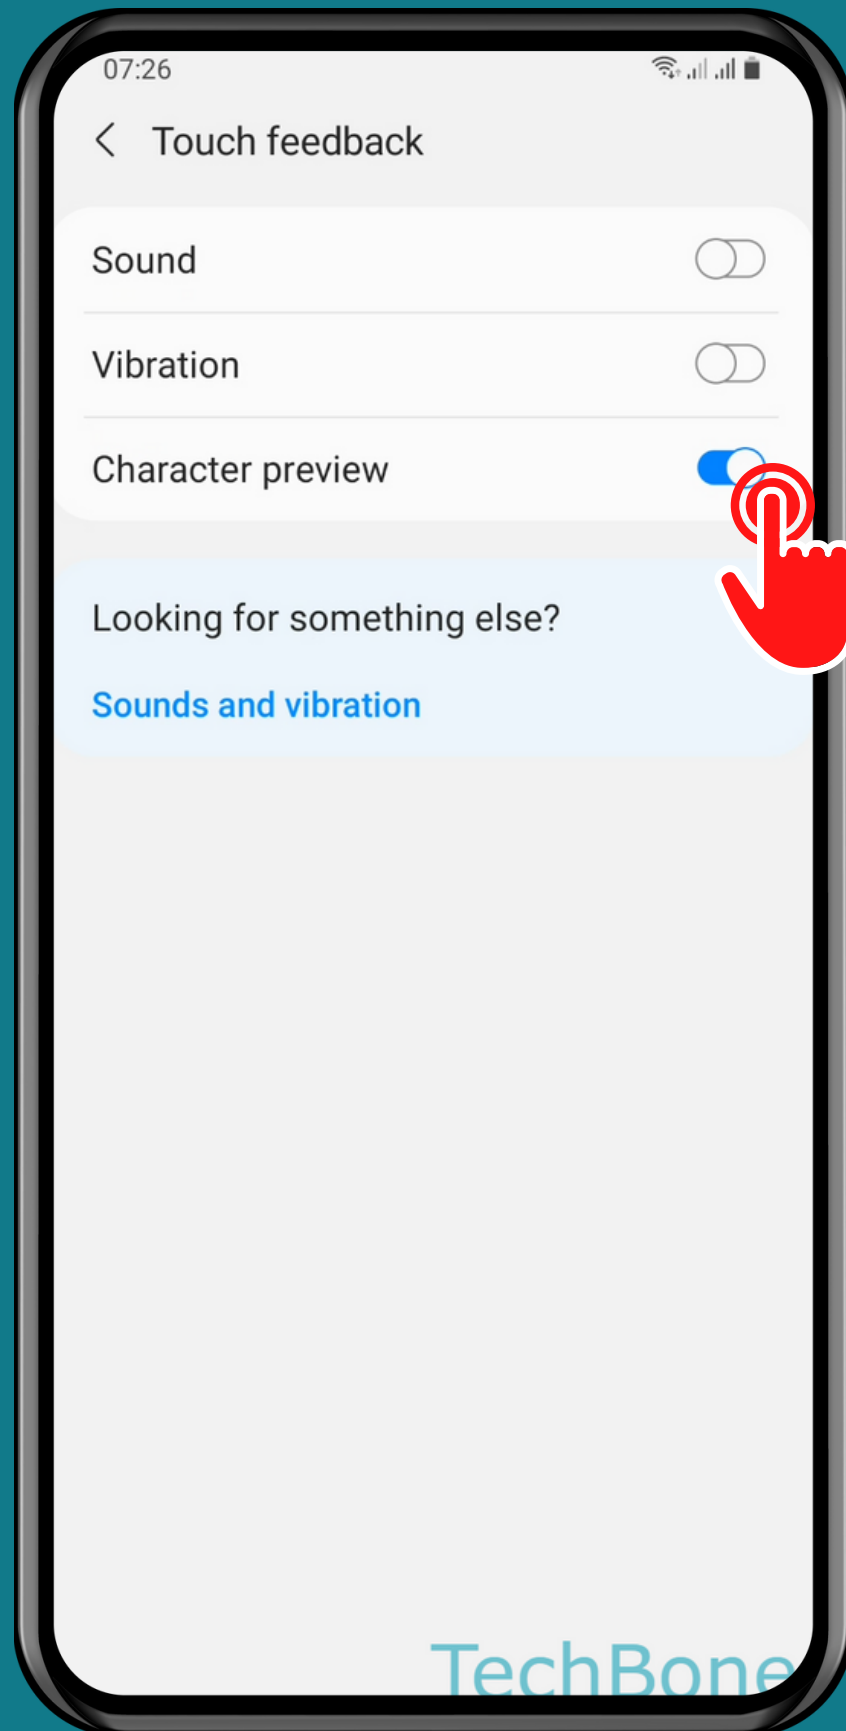

SAMSUNG

Android 11 - One UI 3

HOW TO TURN ON/OFF KEYBOARD CHARACTER PREVIEW

Tap on Settings

Tap on General management

Tap on Samsung Keyboard settings

Tap on Swipe, touch, and feedback

Tap on Touch feedback

Turn On/Off Character preview

Done!