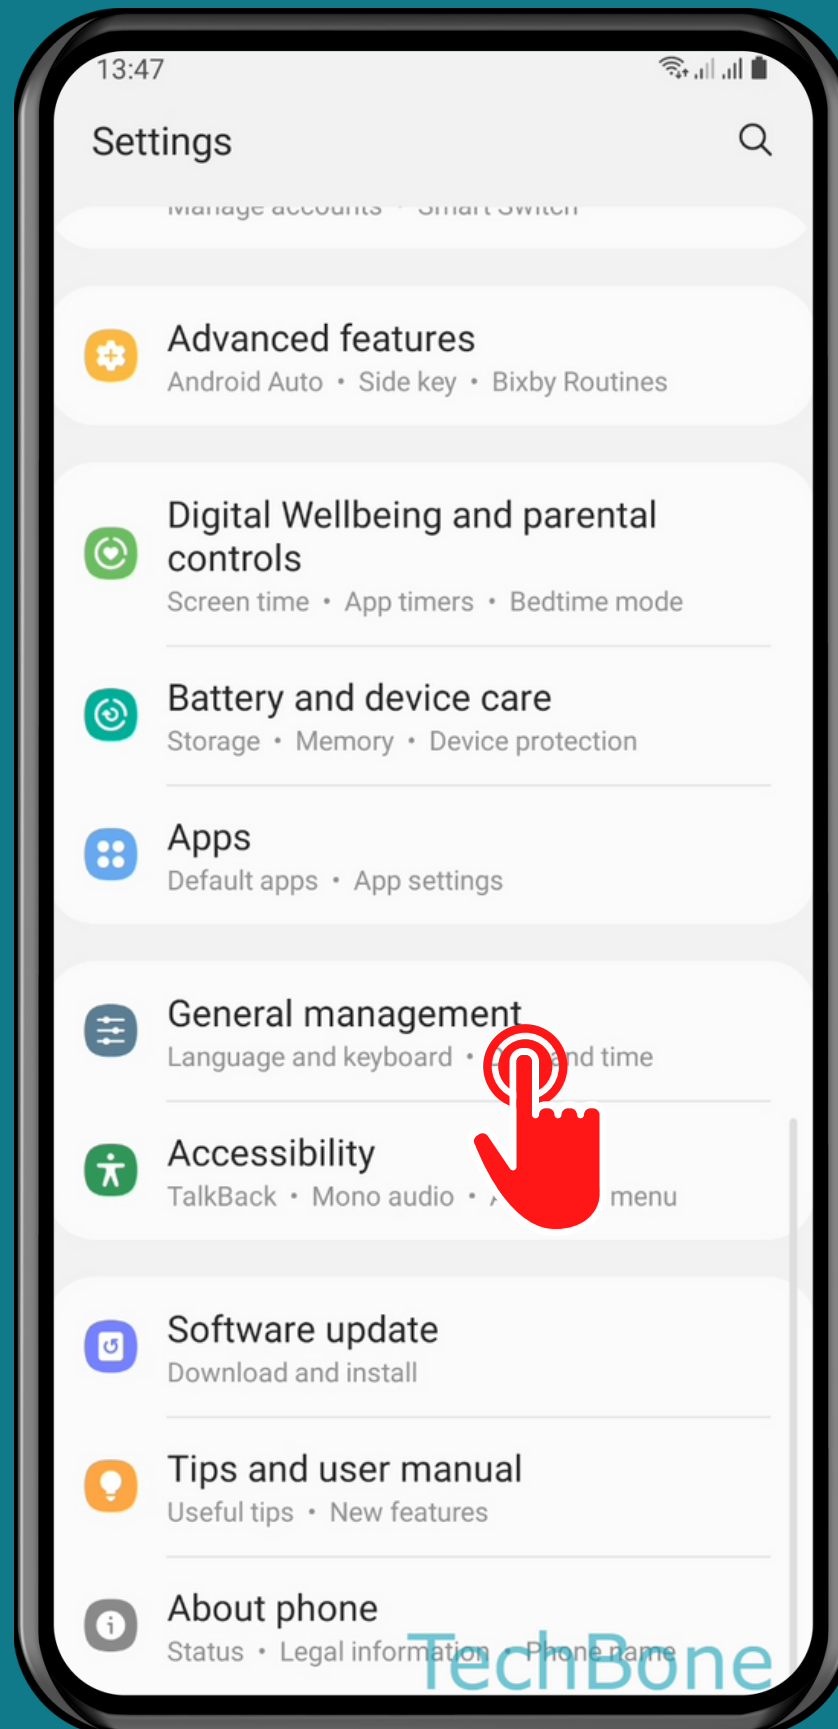

SAMSUNG

Android 11 - One UI 3

HOW TO TURN ON/OFF KEYBOARD CHARACTER PREVIEW

Tap on Settings

Tap on General management

Tap on Samsung Keyboard settings

Tap on Swipe, touch, and feedback

Tap on Touch feedback

Turn On/Off Character preview

Done!