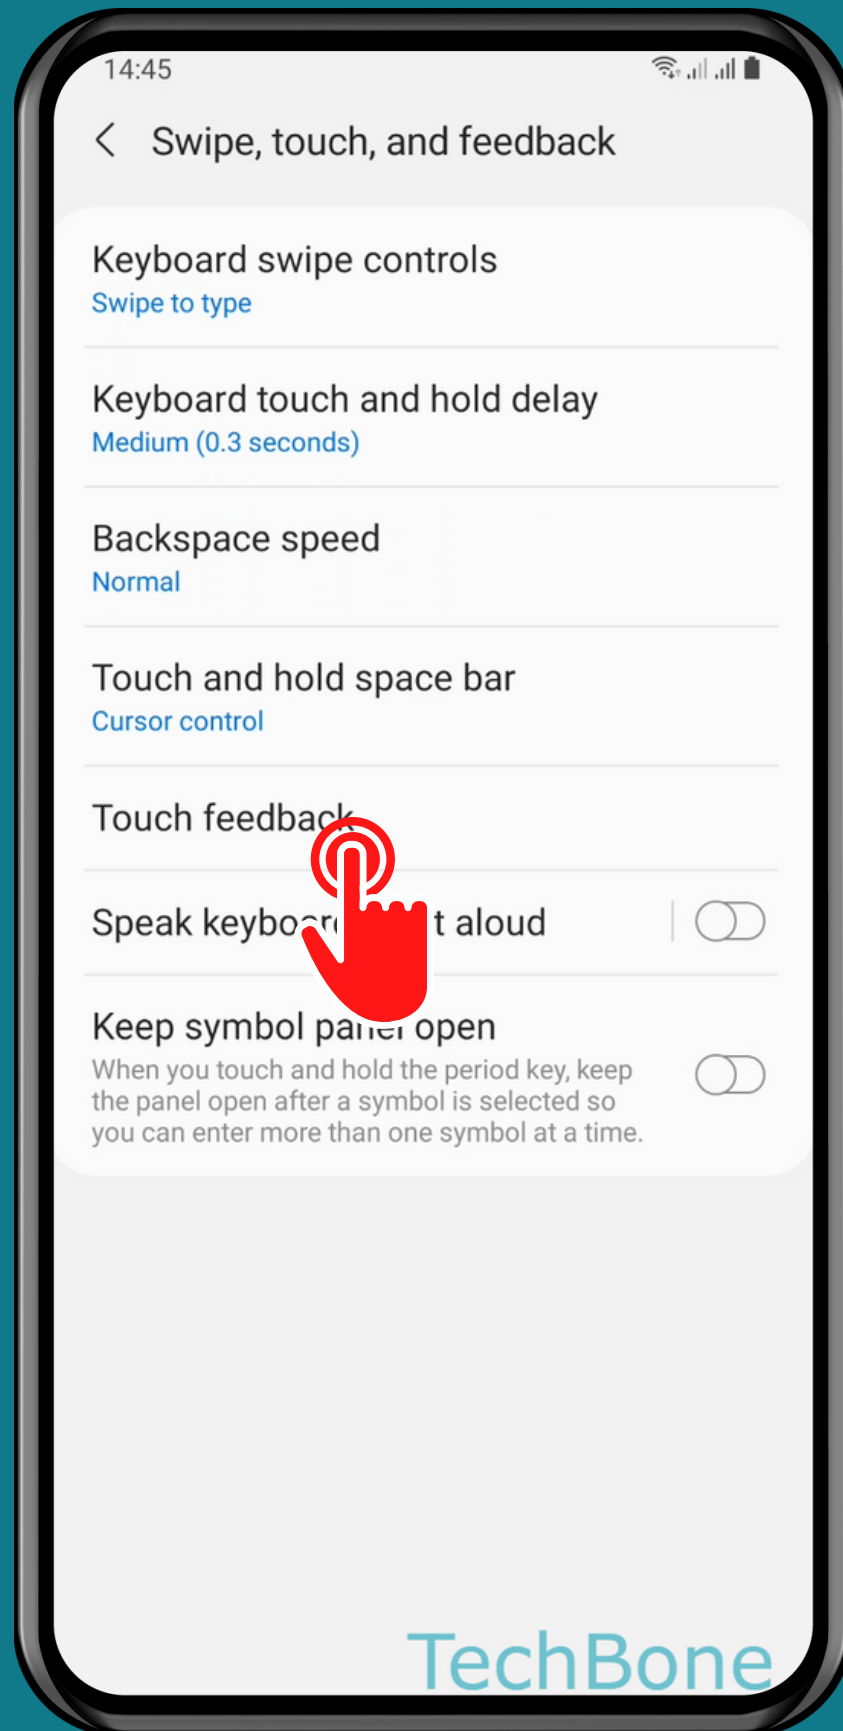

SAMSUNG

Android 11 - One UI 3

HOW TO TURN ON/OFF KEYBOARD CHARACTER PREVIEW

Tap on Settings

Tap on General management

Tap on Samsung Keyboard settings

Tap on Swipe, touch, and feedback

Tap on Touch feedback

Turn On/Off Character preview

Done!