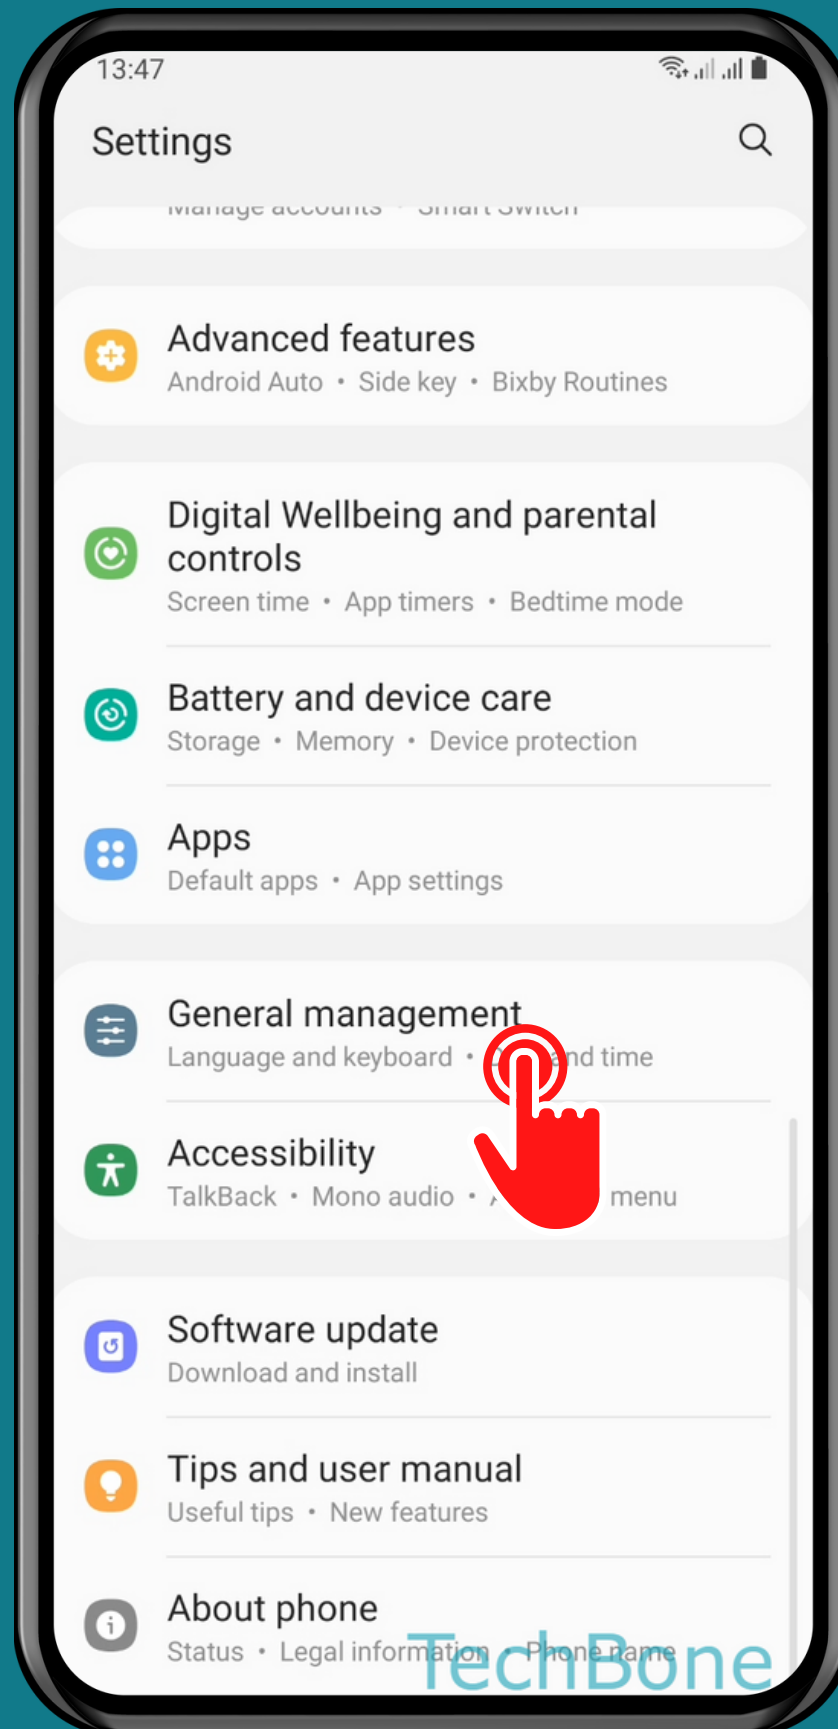

SAMSUNG

Android 11 - One UI 3

HOW TO CHANGE KEYBOARD THEME

Tap on
Settings

Tap on General management

Tap on Samsung Keyboard settings

Tap on
Theme

Choose an Option