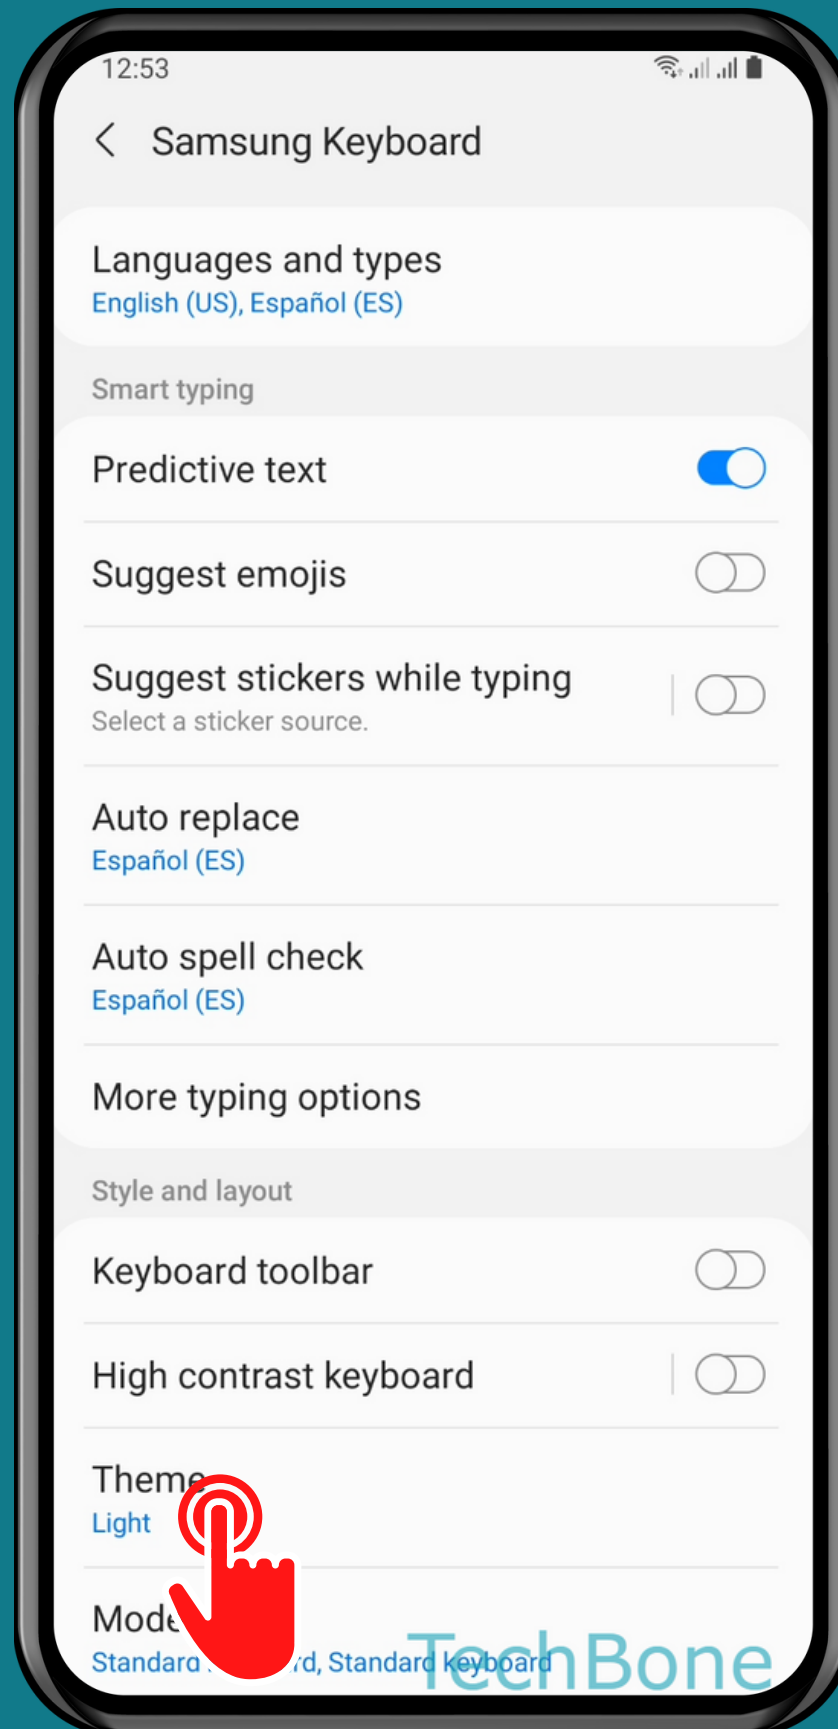

SAMSUNG

Android 11 - One UI 3

HOW TO CHANGE KEYBOARD THEME

Tap on
Settings

Tap on General management

Tap on Samsung Keyboard settings

Tap on
Theme

Choose an Option