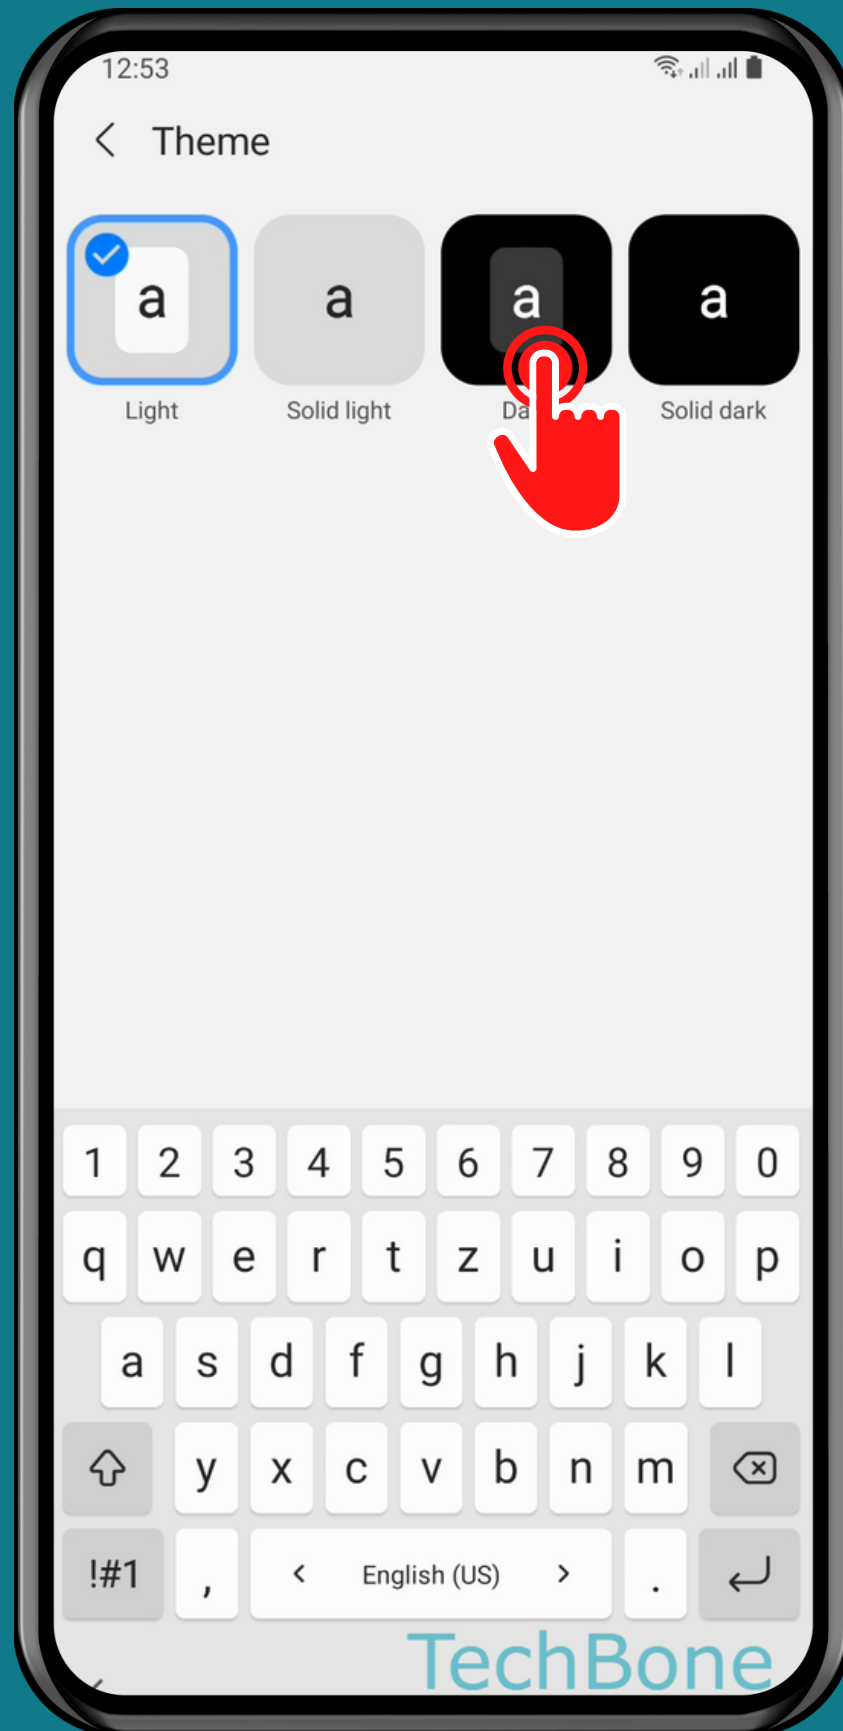

SAMSUNG

Android 11 - One UI 3

HOW TO CHANGE KEYBOARD THEME

Tap on
Settings

Tap on General management

Tap on Samsung Keyboard settings

Tap on
Theme

Choose an Option