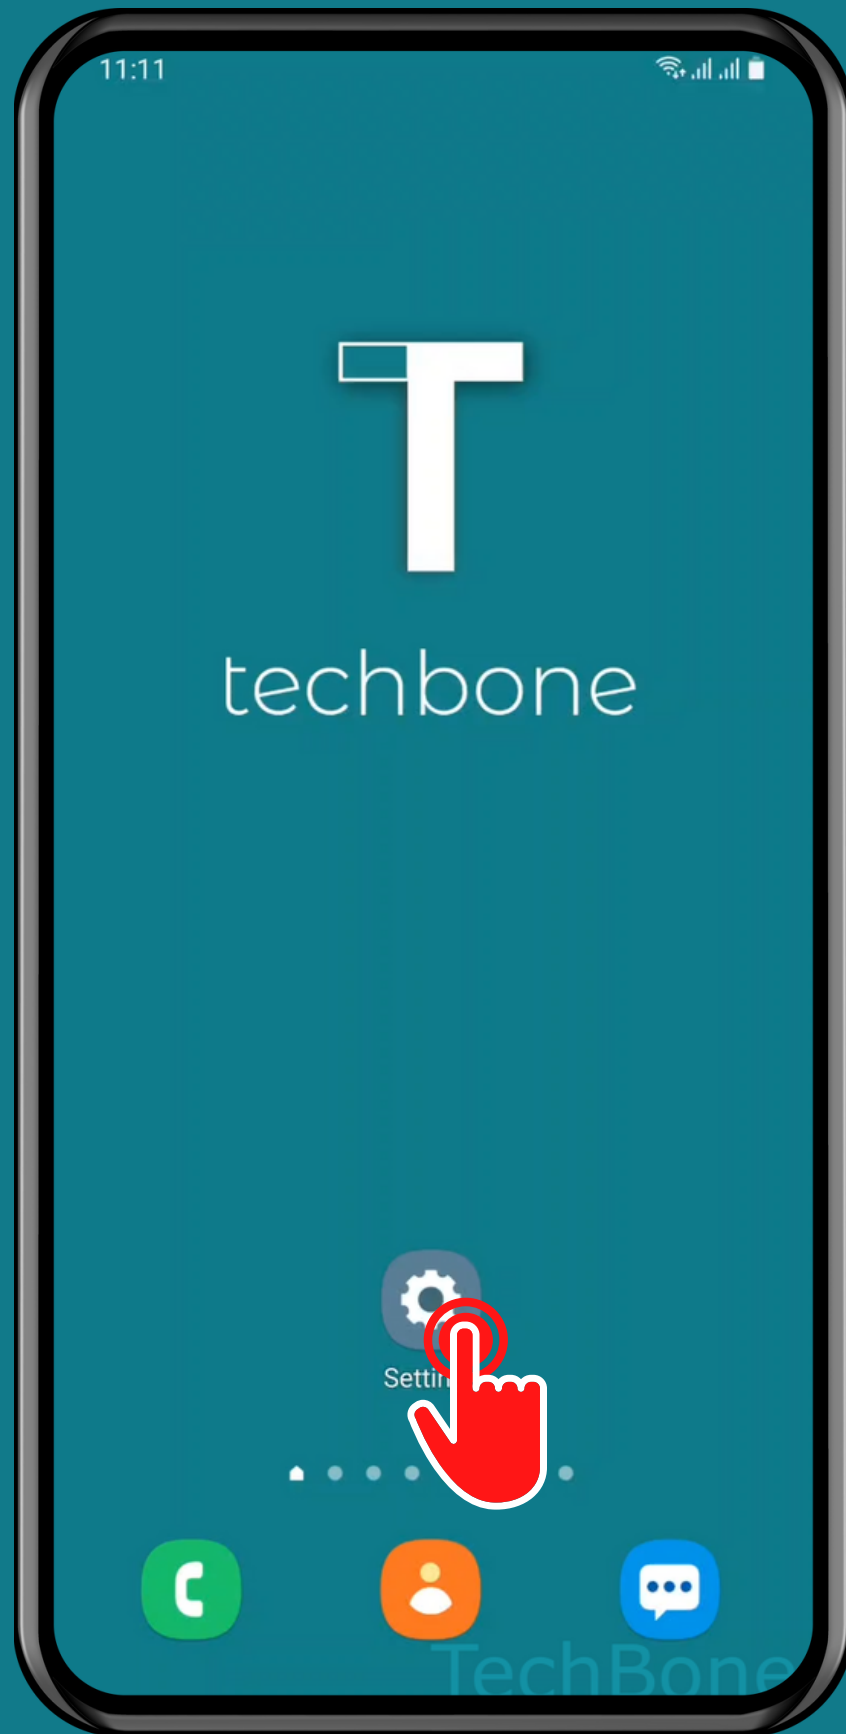

SAMSUNG

Android 11 - One UI 3

HOW TO CHANGE KEYBOARD THEME

Tap on
Settings

Tap on General management

Tap on Samsung Keyboard settings

Tap on
Theme

Choose an Option