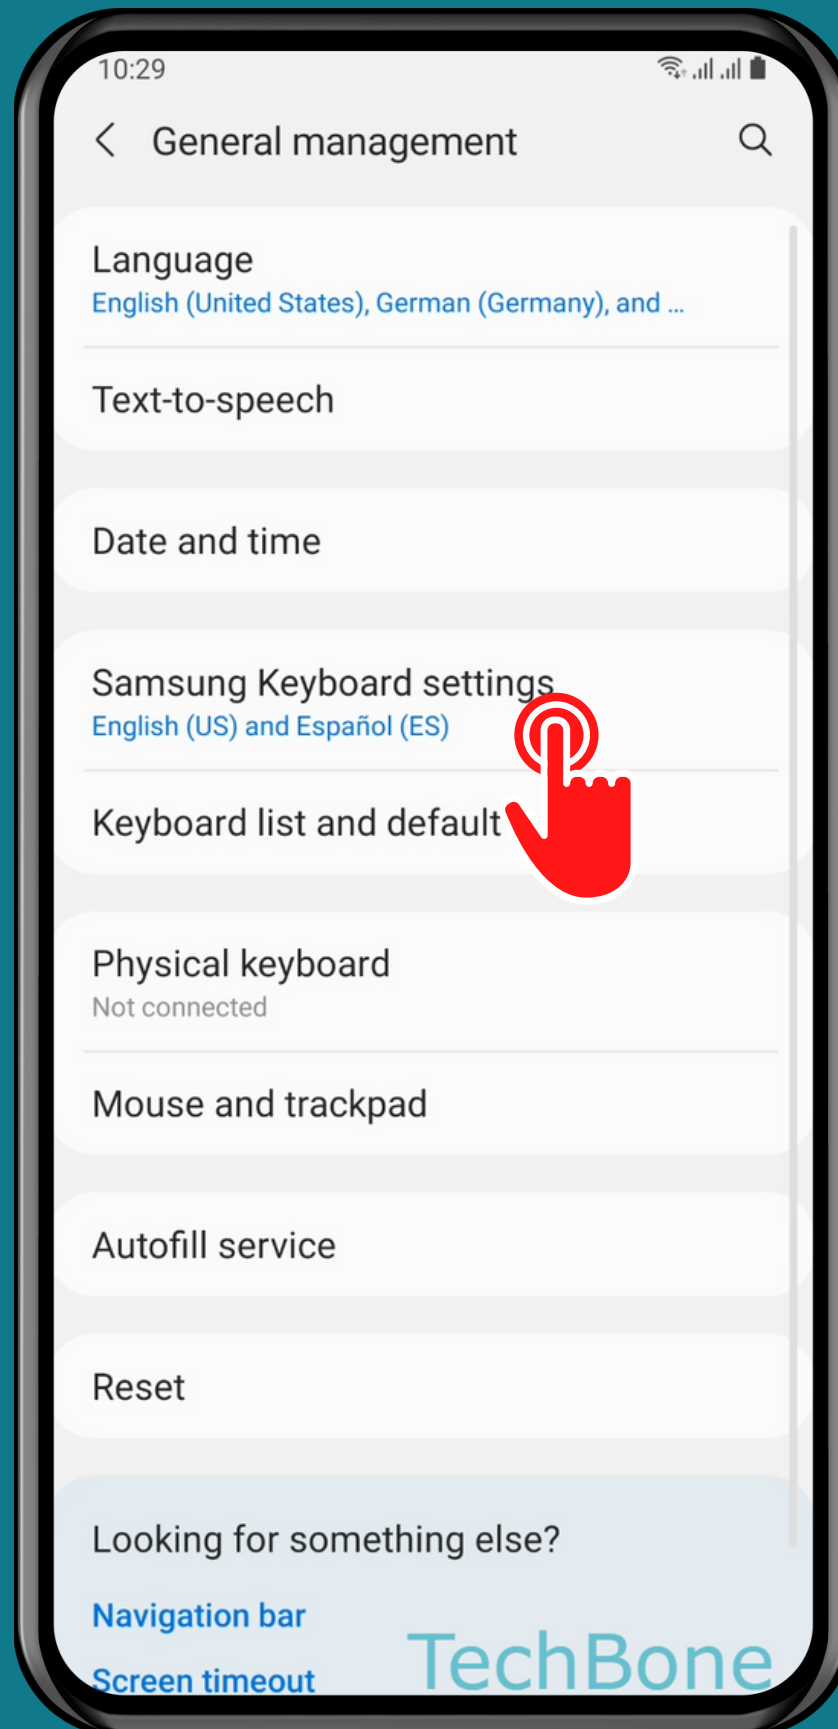

SAMSUNG

Android 11 - One UI 3

HOW TO CHANGE KEYBOARD THEME

Tap on
Settings

Tap on General management

Tap on Samsung Keyboard settings

Tap on
Theme

Choose an Option