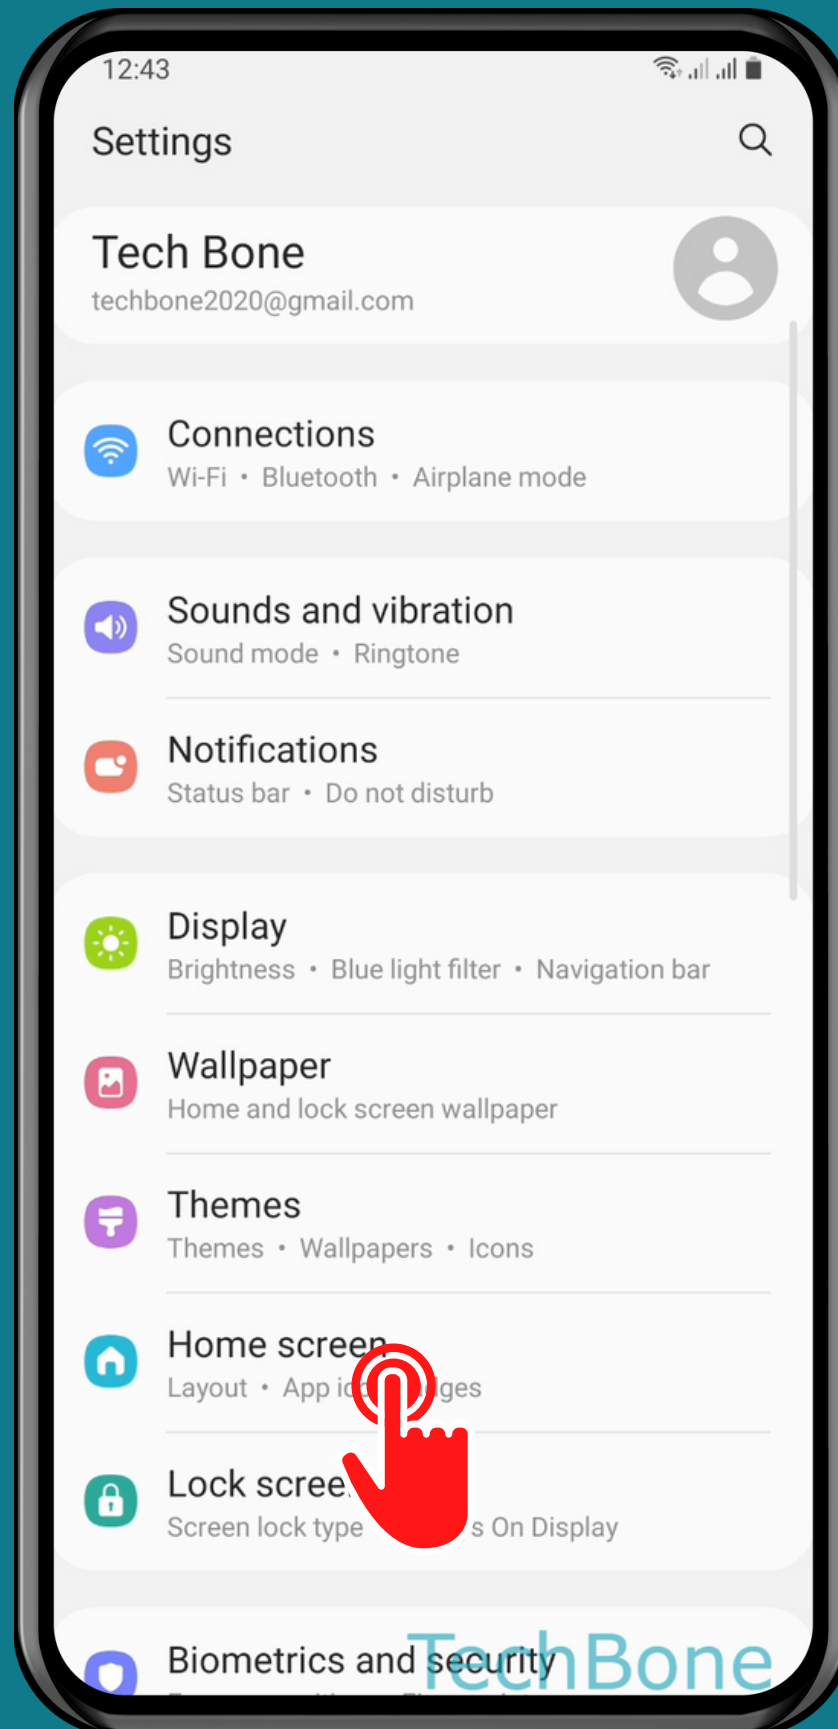

SAMSUNG

Android 11 - One UI 3

ROTATE HOME SCREEN IN LANDSCAPE MODE

Tap on
Settings

Tap on
Home screen

Turn On/Off

Rotate to landscape mode

Done!