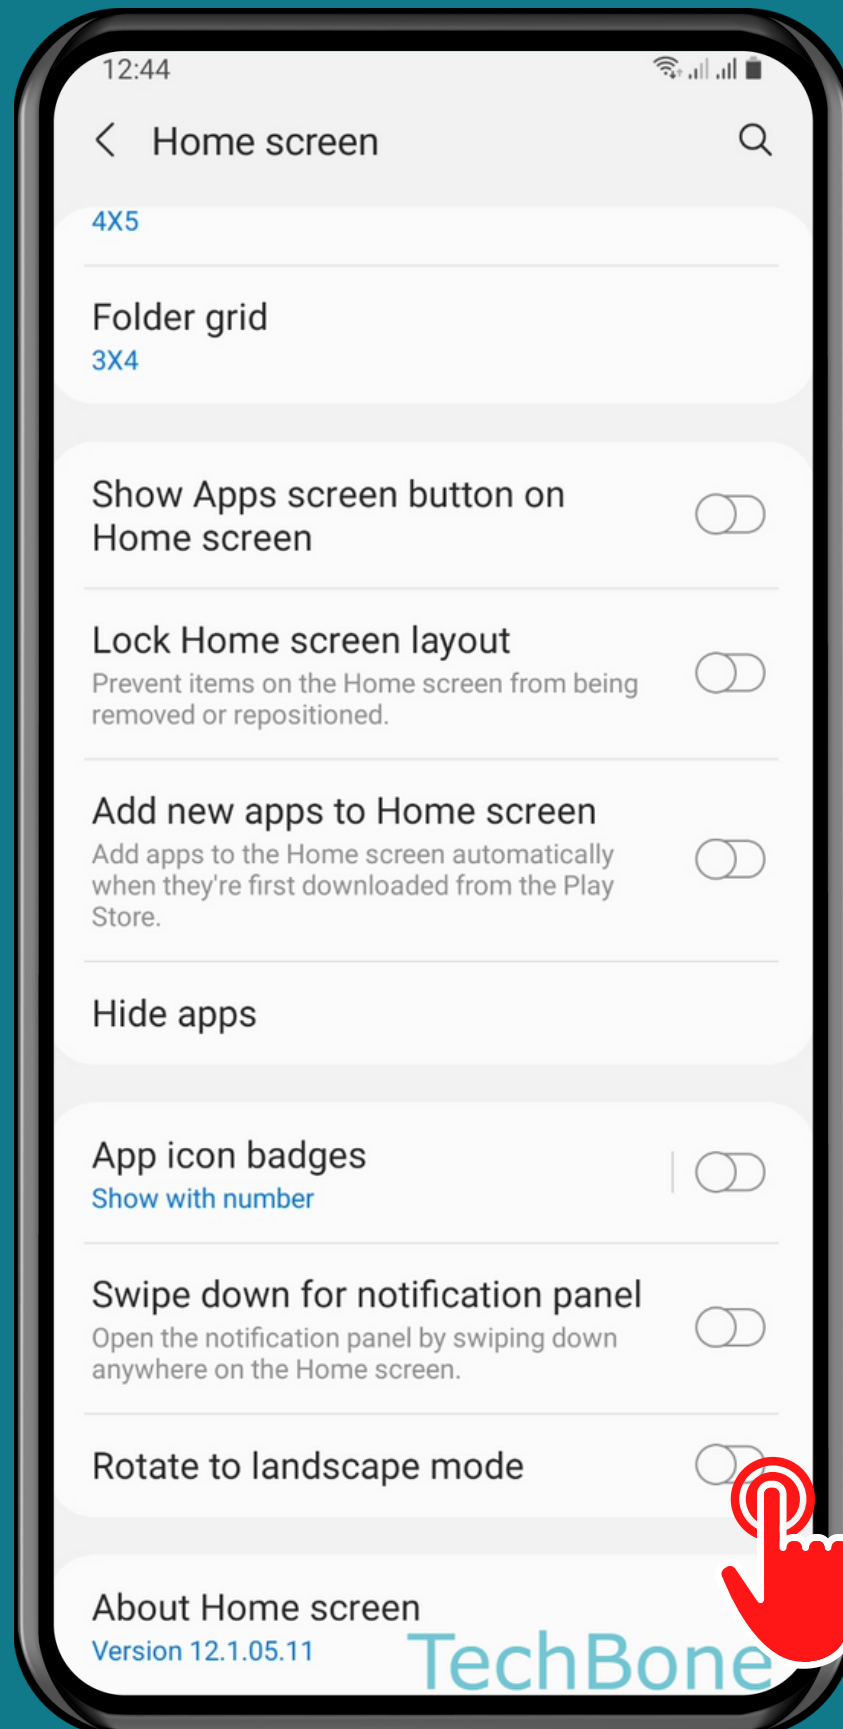

SAMSUNG

Android 11 - One UI 3

ROTATE HOME SCREEN IN LANDSCAPE MODE

Tap on
Settings

Tap on
Home screen

Turn On/Off

Rotate to landscape mode

Done!