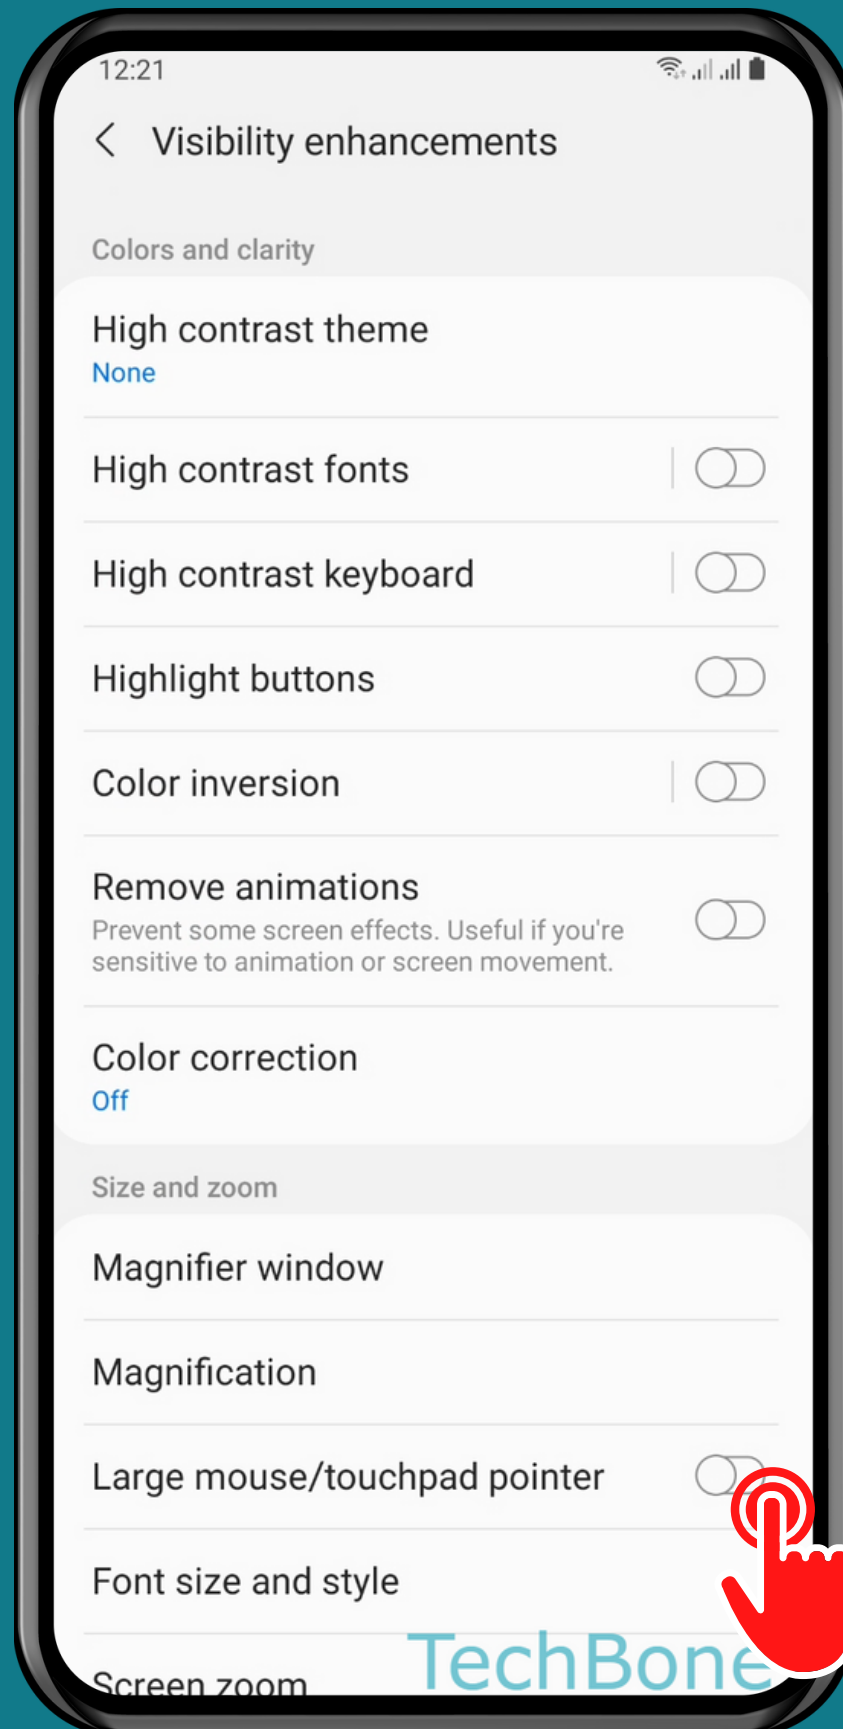

SAMSUNG

Android 11 - One UI 3

HOW TO TURN ON/OFF LARGE MOUSE POINTER

Tap on
Settings

Tap on Accessibility

Tap on Visibility enhancements

Turn On/Off Large mouse/touch- pad pointer

Done!