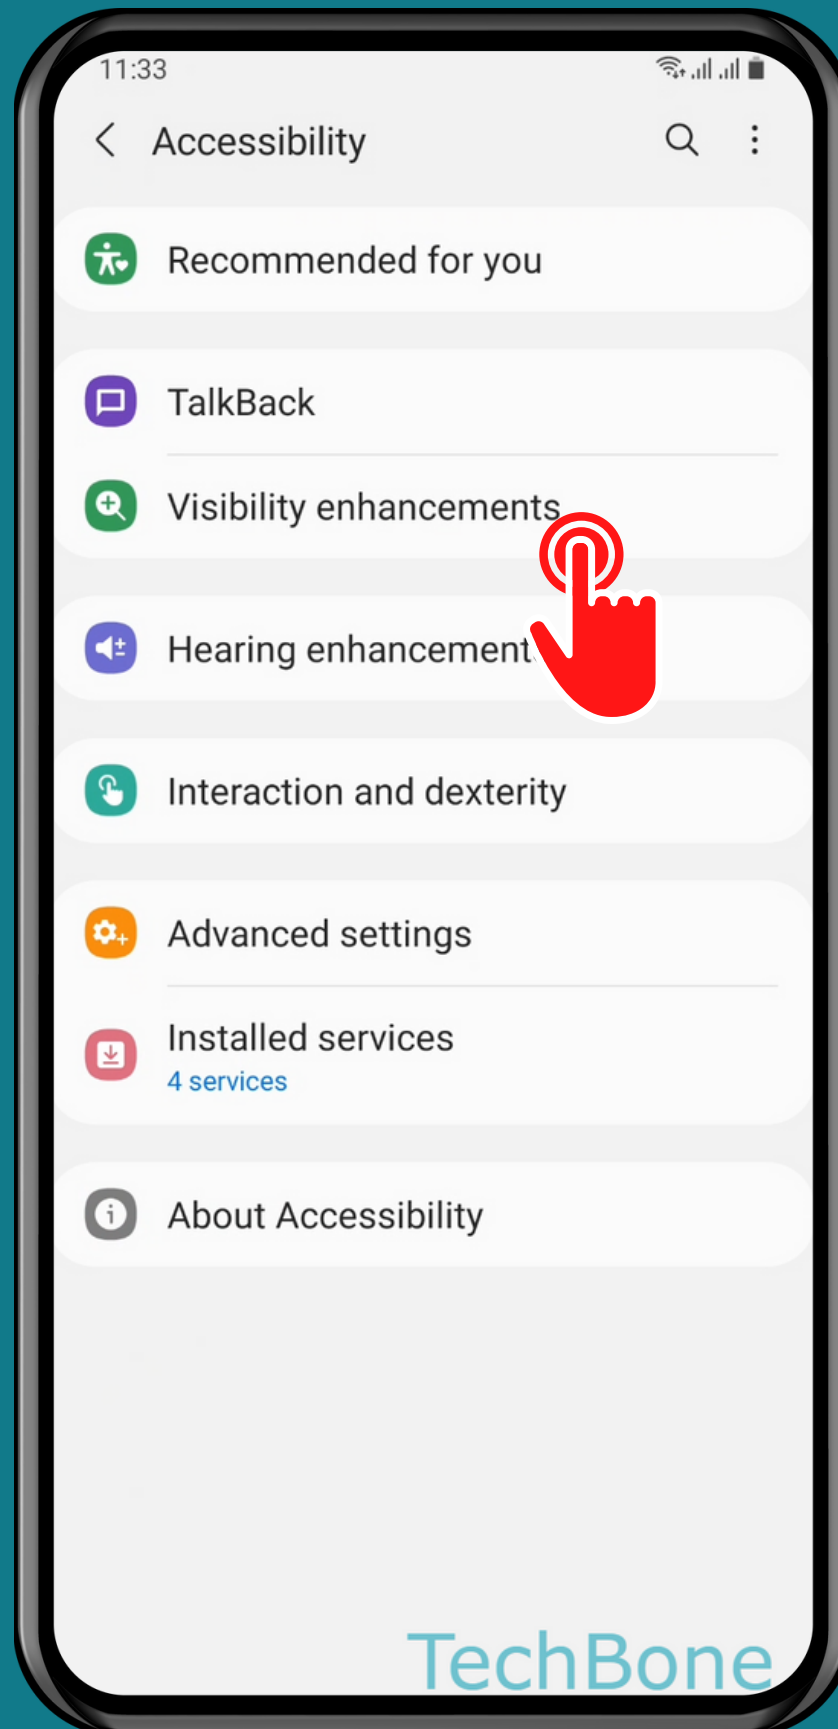

SAMSUNG

Android 11 - One UI 3

HOW TO TURN ON/OFF LARGE MOUSE POINTER

Tap on
Settings

Tap on Accessibility

Tap on Visibility enhancements

Turn On/Off Large mouse/touch- pad pointer

Done!