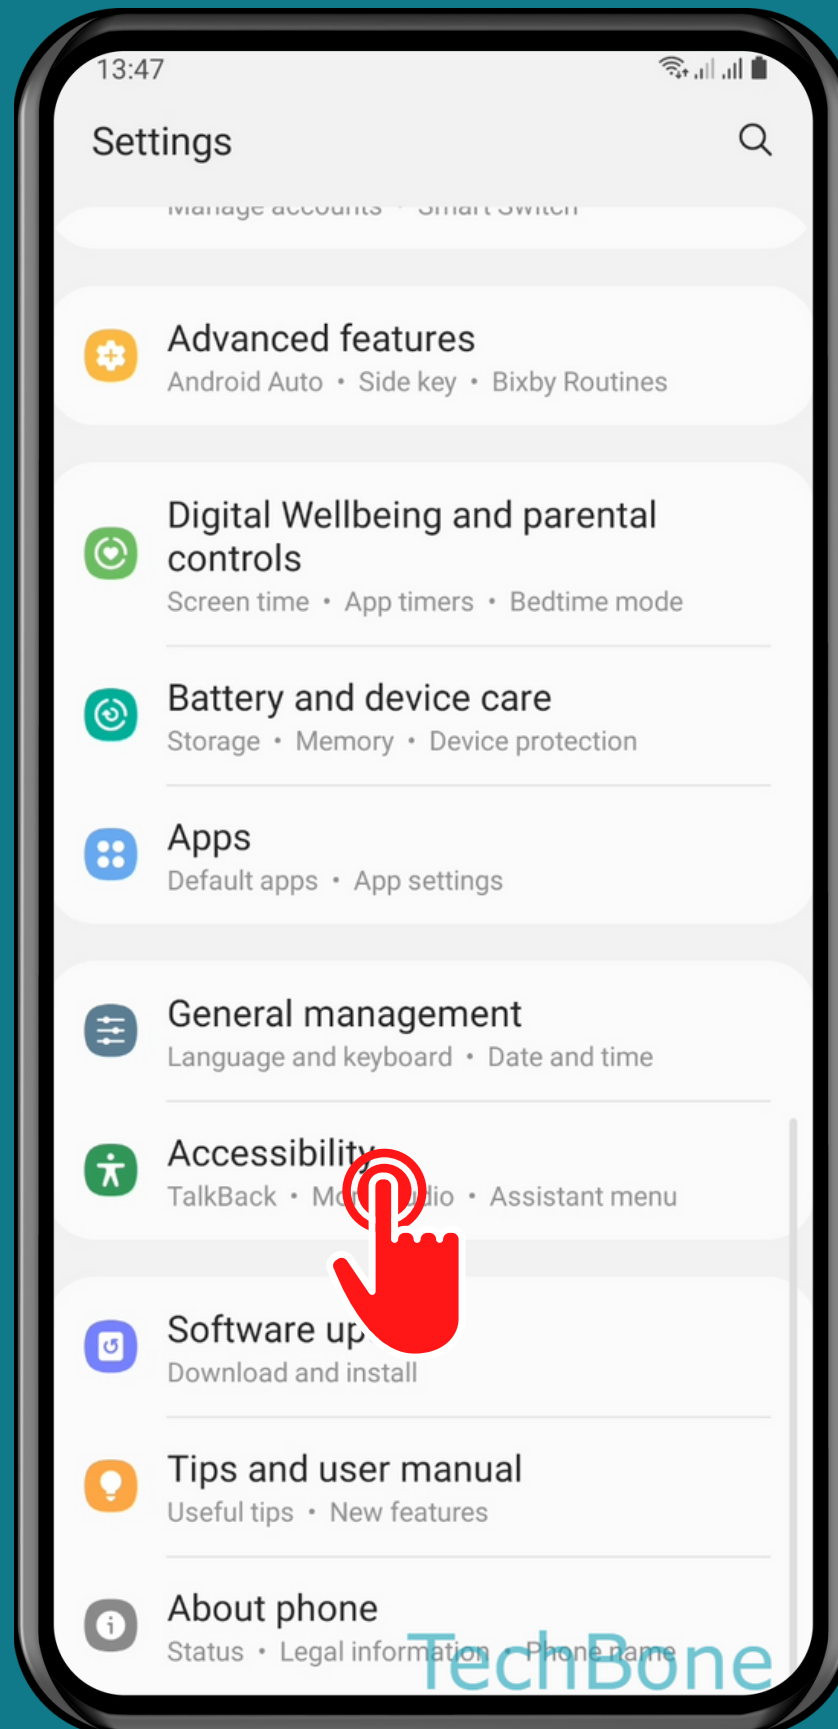

SAMSUNG

Android 11 - One UI 3

HOW TO TURN ON/OFF LARGE MOUSE POINTER

Tap on
Settings

Tap on Accessibility

Tap on Visibility enhancements

Turn On/Off Large mouse/touch- pad pointer

Done!