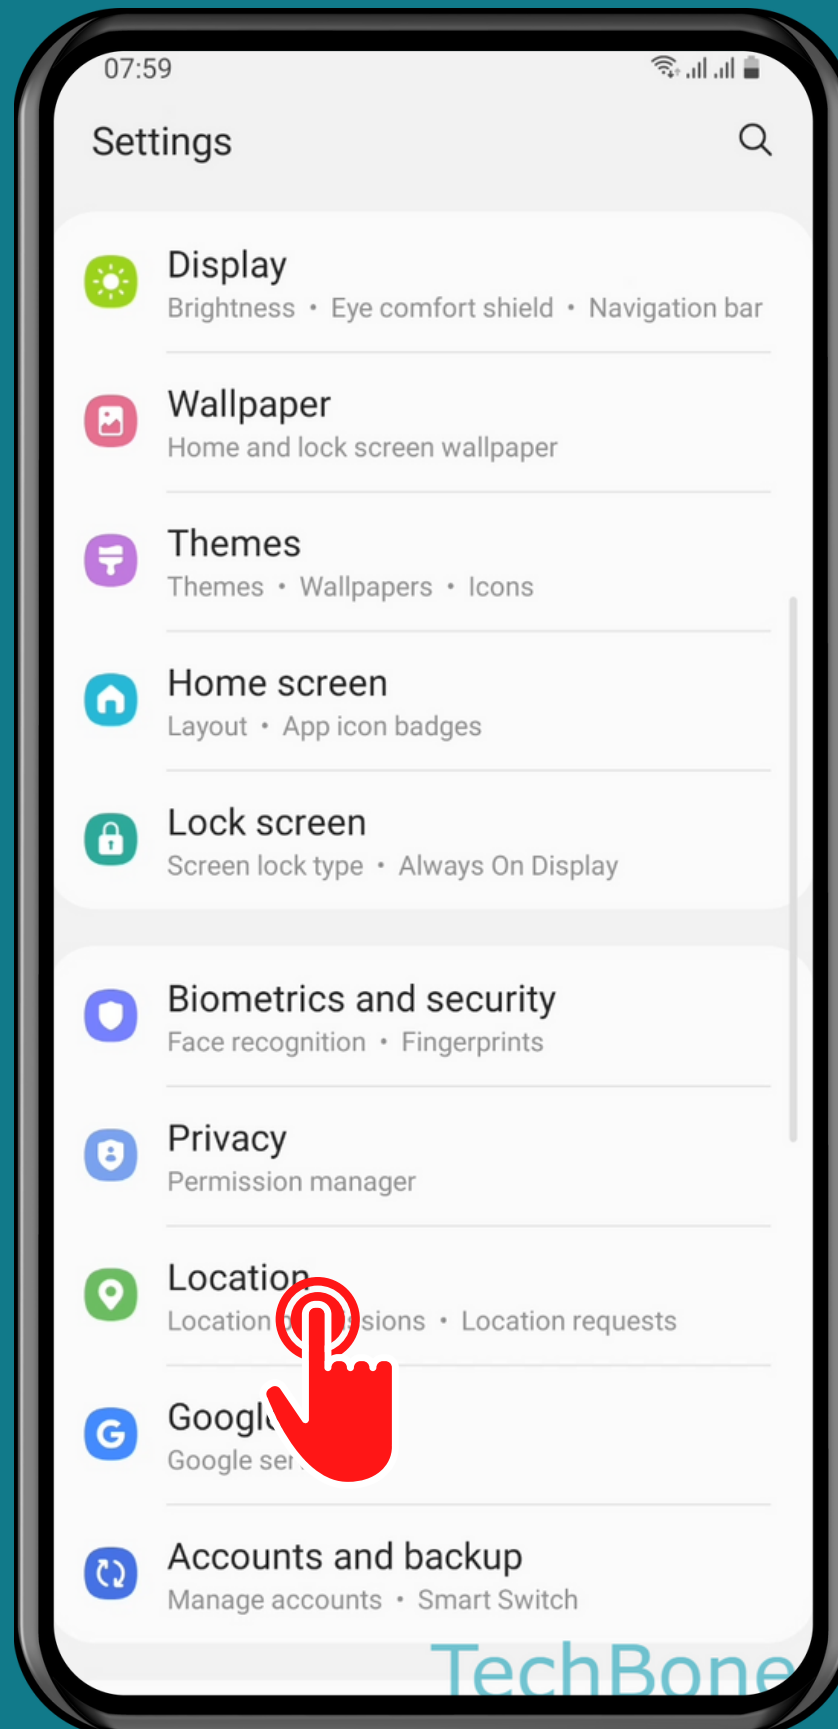

SAMSUNG

Android 11 - One UI 3

HOW TO MANAGE LOCATION ACCESS FROM APPS

Tap on
Settings

Tap on Location

Tap on App permissions

Choose an App

Choose an Option