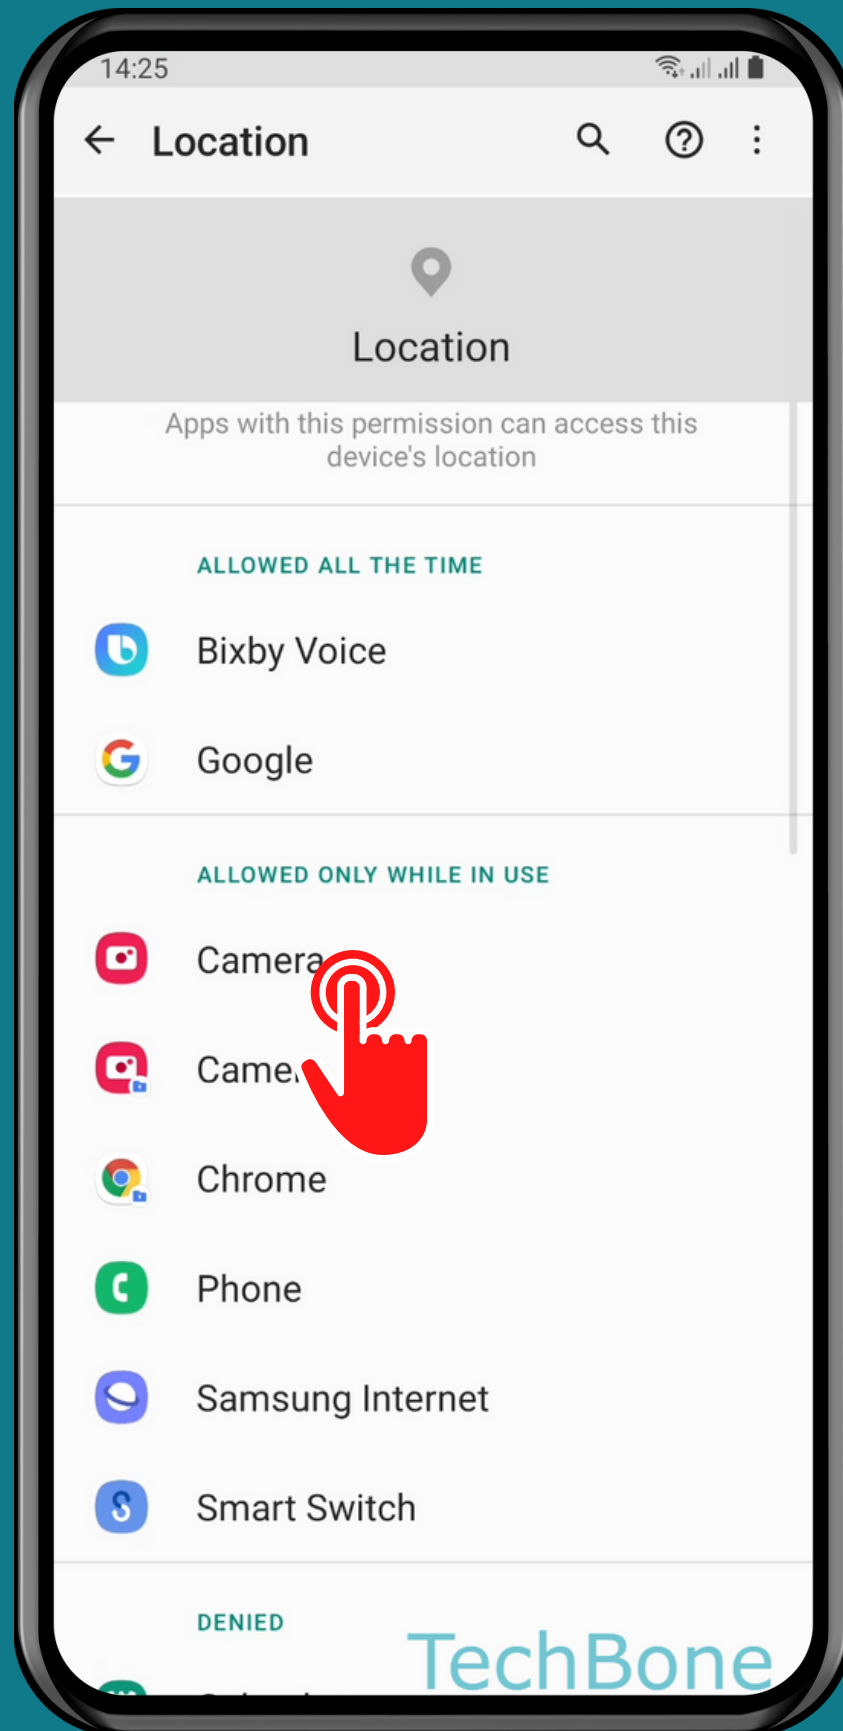

SAMSUNG

Android 11 - One UI 3

HOW TO MANAGE LOCATION ACCESS FROM APPS

Tap on
Settings

Tap on Location

Tap on App permissions

Choose an App

Choose an Option