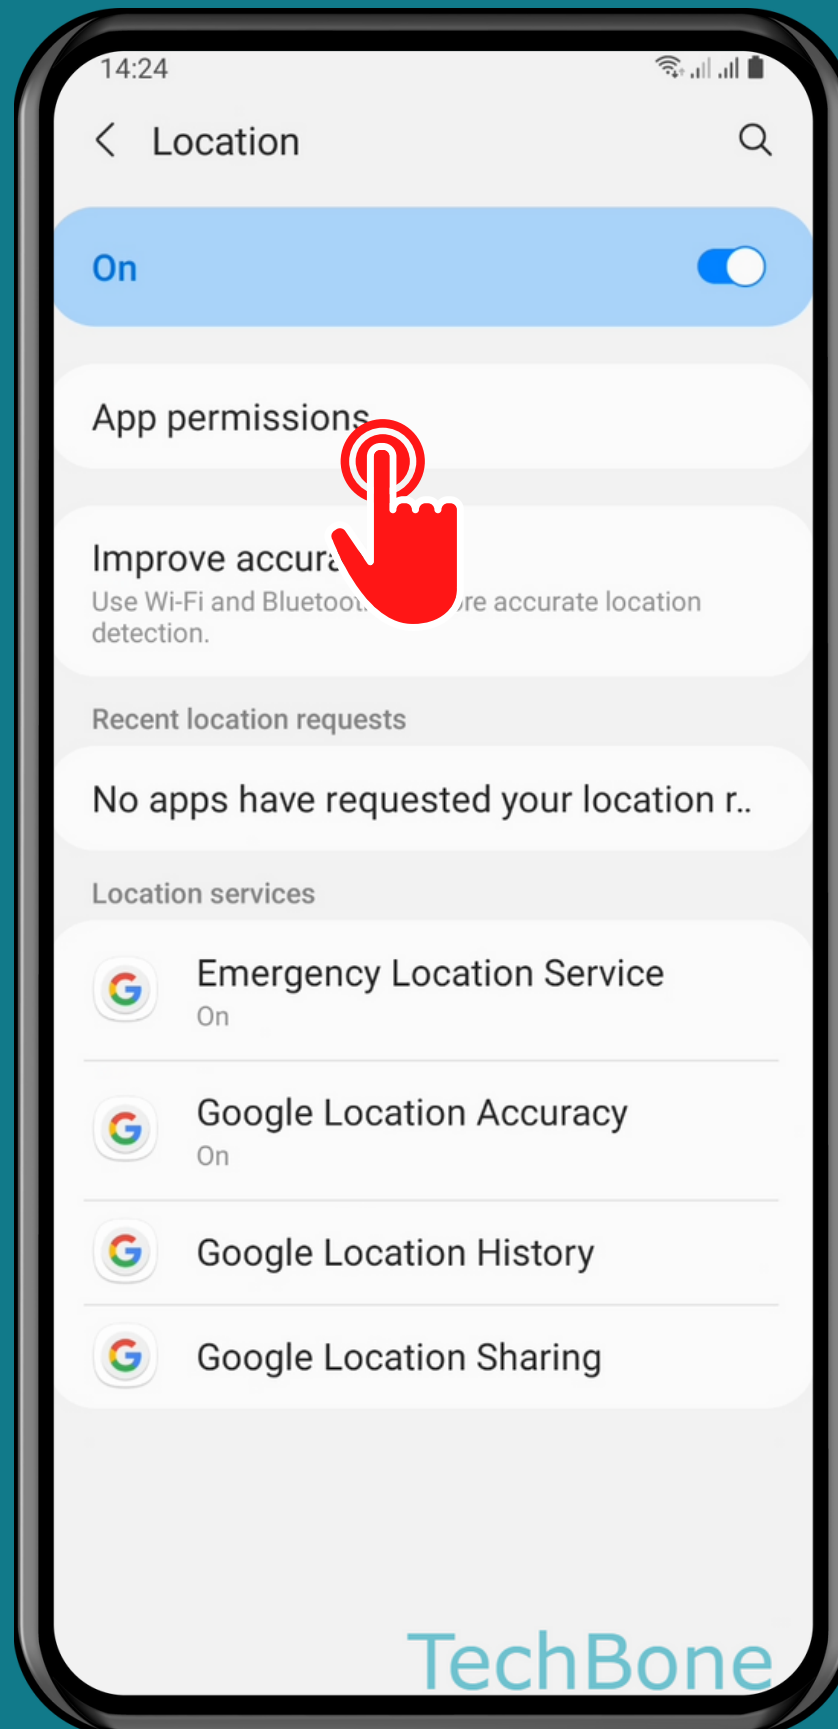

SAMSUNG

Android 11 - One UI 3

HOW TO MANAGE LOCATION ACCESS FROM APPS

Tap on
Settings

Tap on Location

Tap on App permissions

Choose an App

Choose an Option