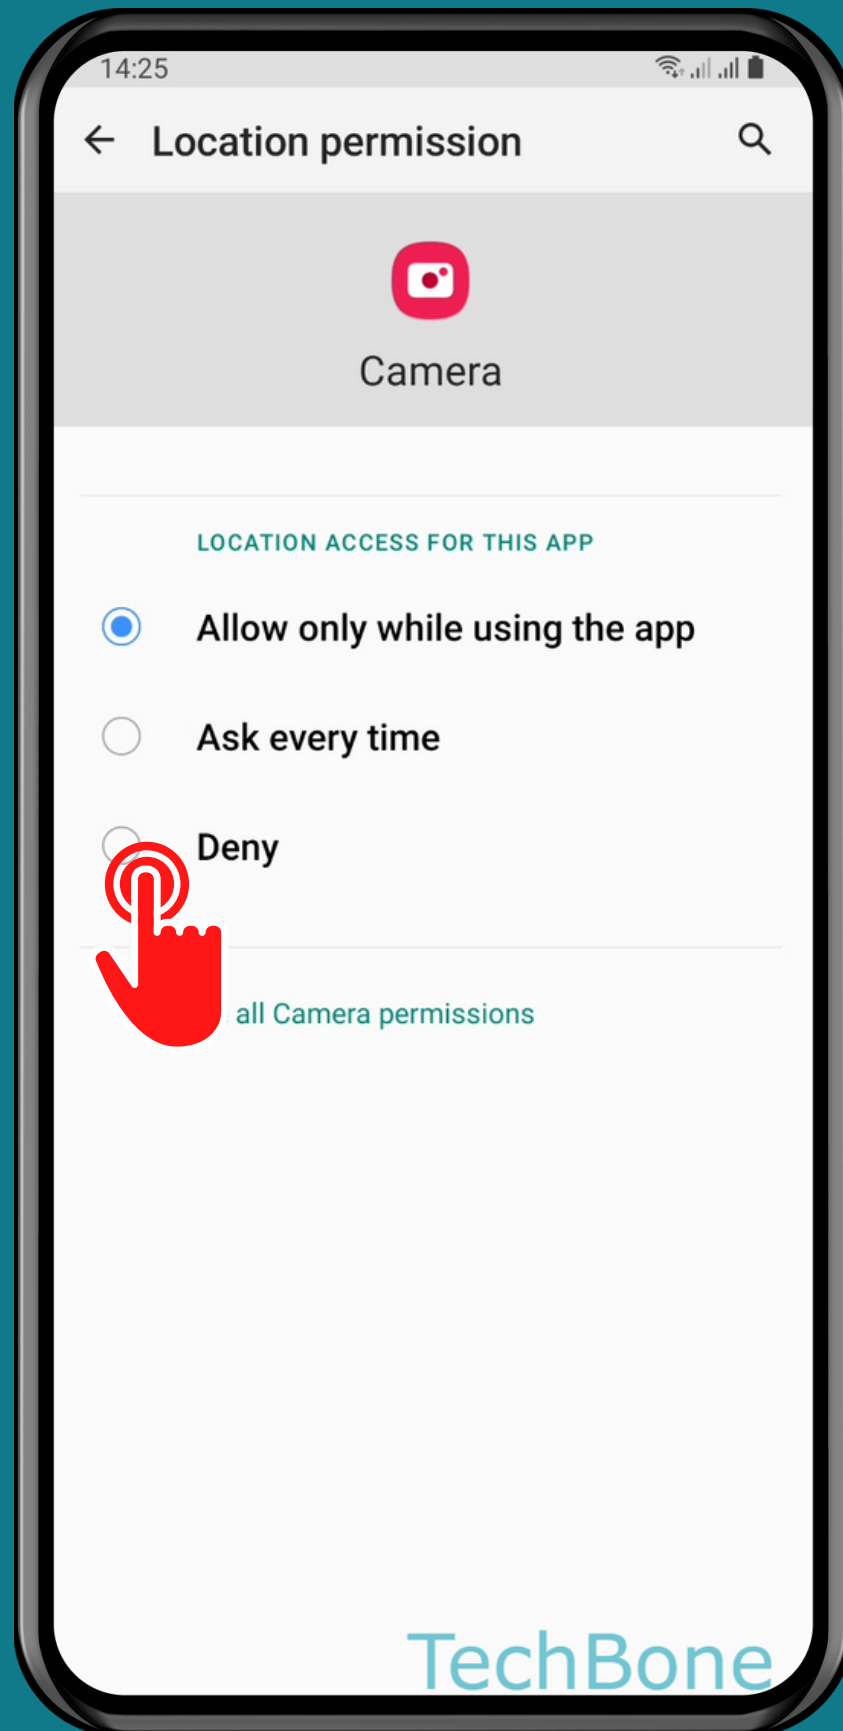

SAMSUNG

Android 11 - One UI 3

HOW TO MANAGE LOCATION ACCESS FROM APPS

Tap on
Settings

Tap on Location

Tap on App permissions

Choose an App

Choose an Option