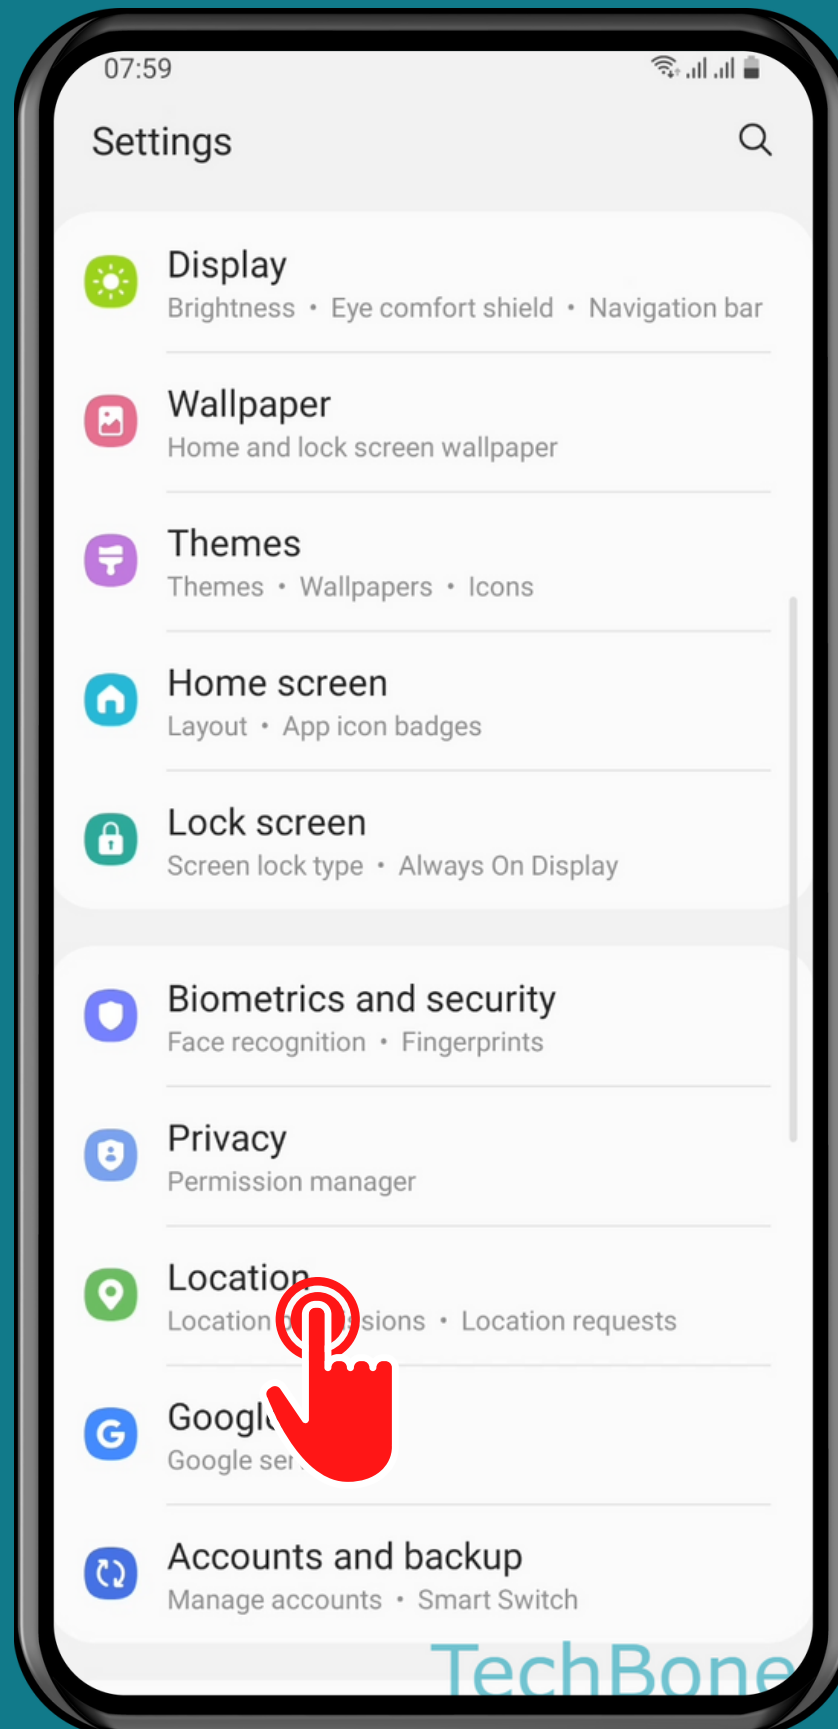

SAMSUNG

Android 11 - One UI 3

HOW TO TURN ON/OFF LOCATION ACCESS

Tap on
Settings

Tap on Location

Turn On/Off Location

Done!