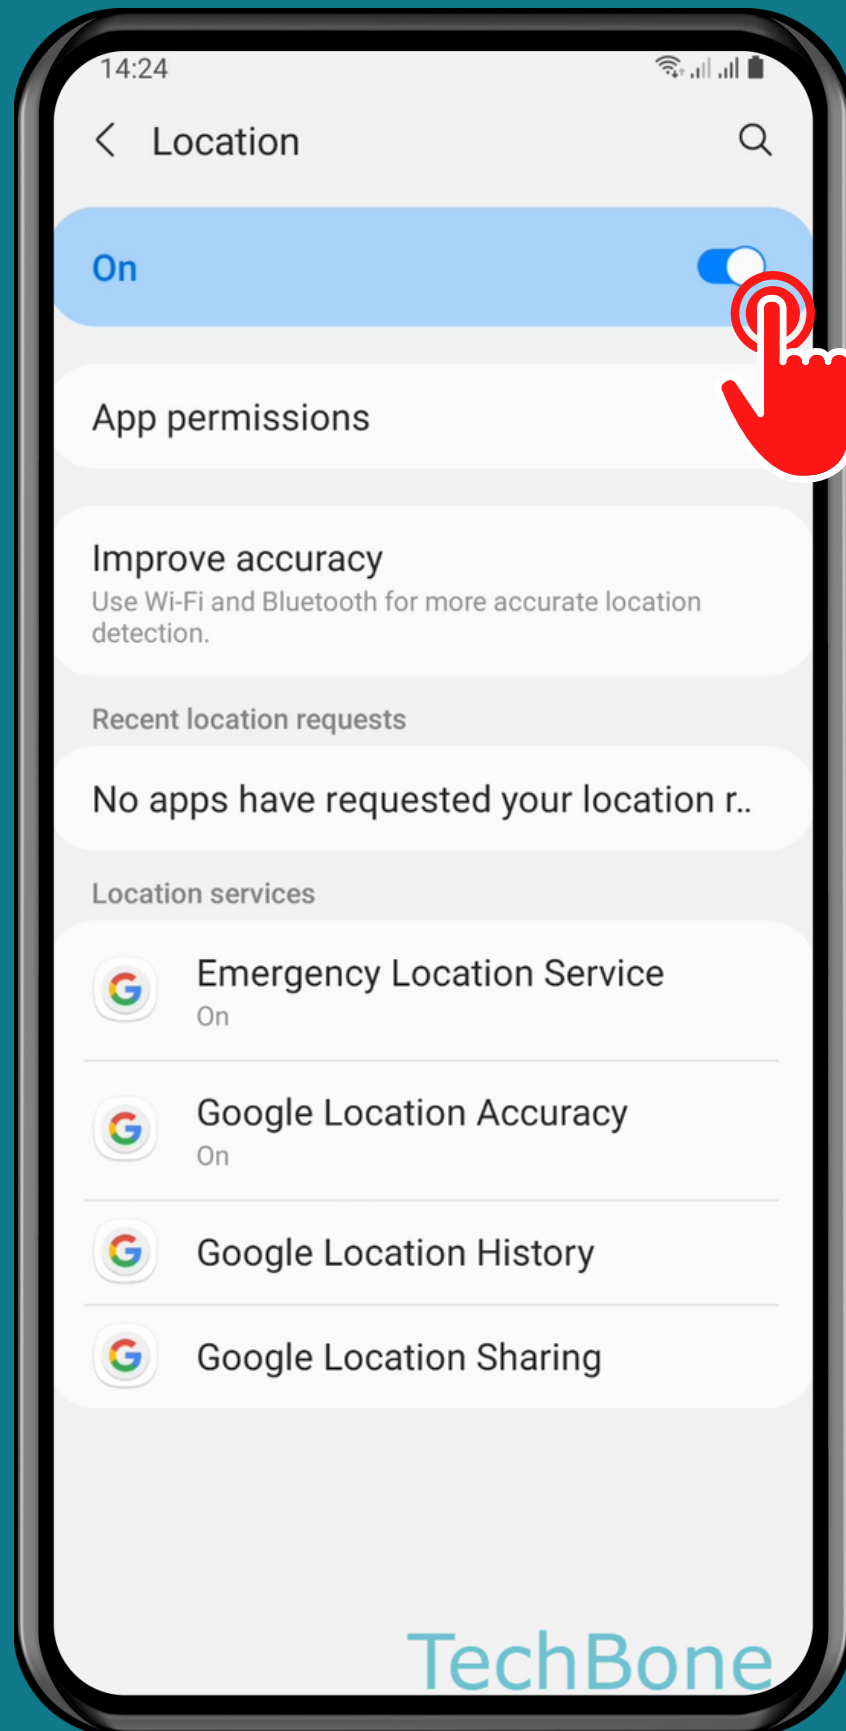

SAMSUNG

Android 11 - One UI 3

HOW TO TURN ON/OFF LOCATION ACCESS

Tap on
Settings

Tap on Location

Turn On/Off Location

Done!