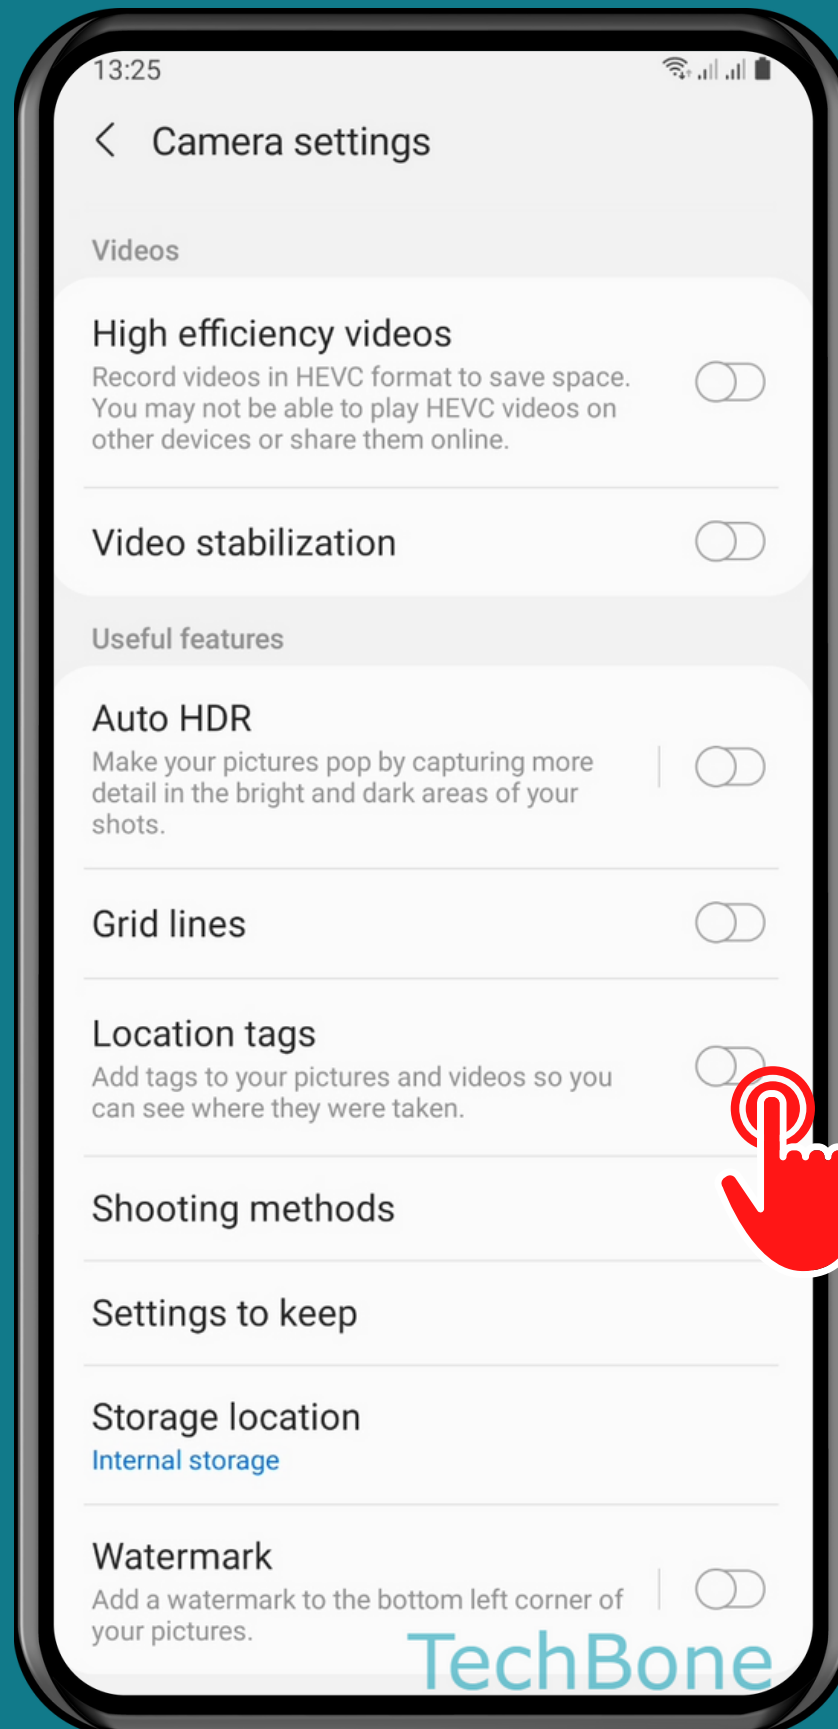

SAMSUNG

Camera - Android 11 - One UI 3

HOW TO TURN ON/OFF LOCATION TAGS ON PHOTOS/VIDEOS

Tap on
Camera

Tap on Settings

Turn On/Off Location tags

Done!