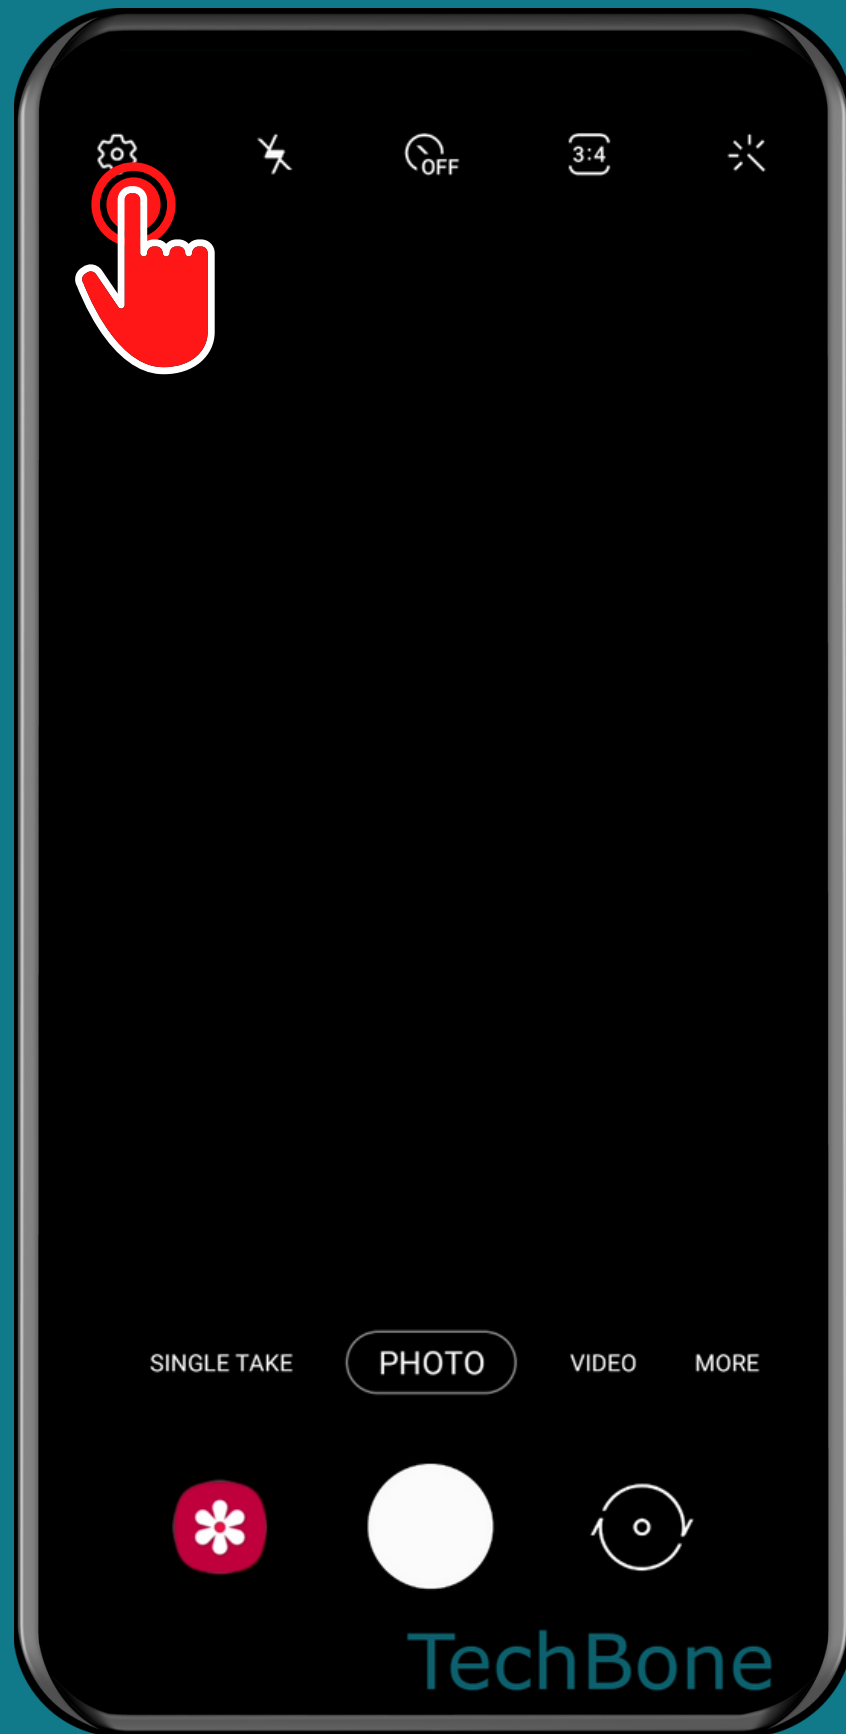

SAMSUNG

Camera - Android 11 - One UI 3

HOW TO TURN ON/OFF LOCATION TAGS ON PHOTOS/VIDEOS

Tap on
Camera

Tap on Settings

Turn On/Off Location tags

Done!