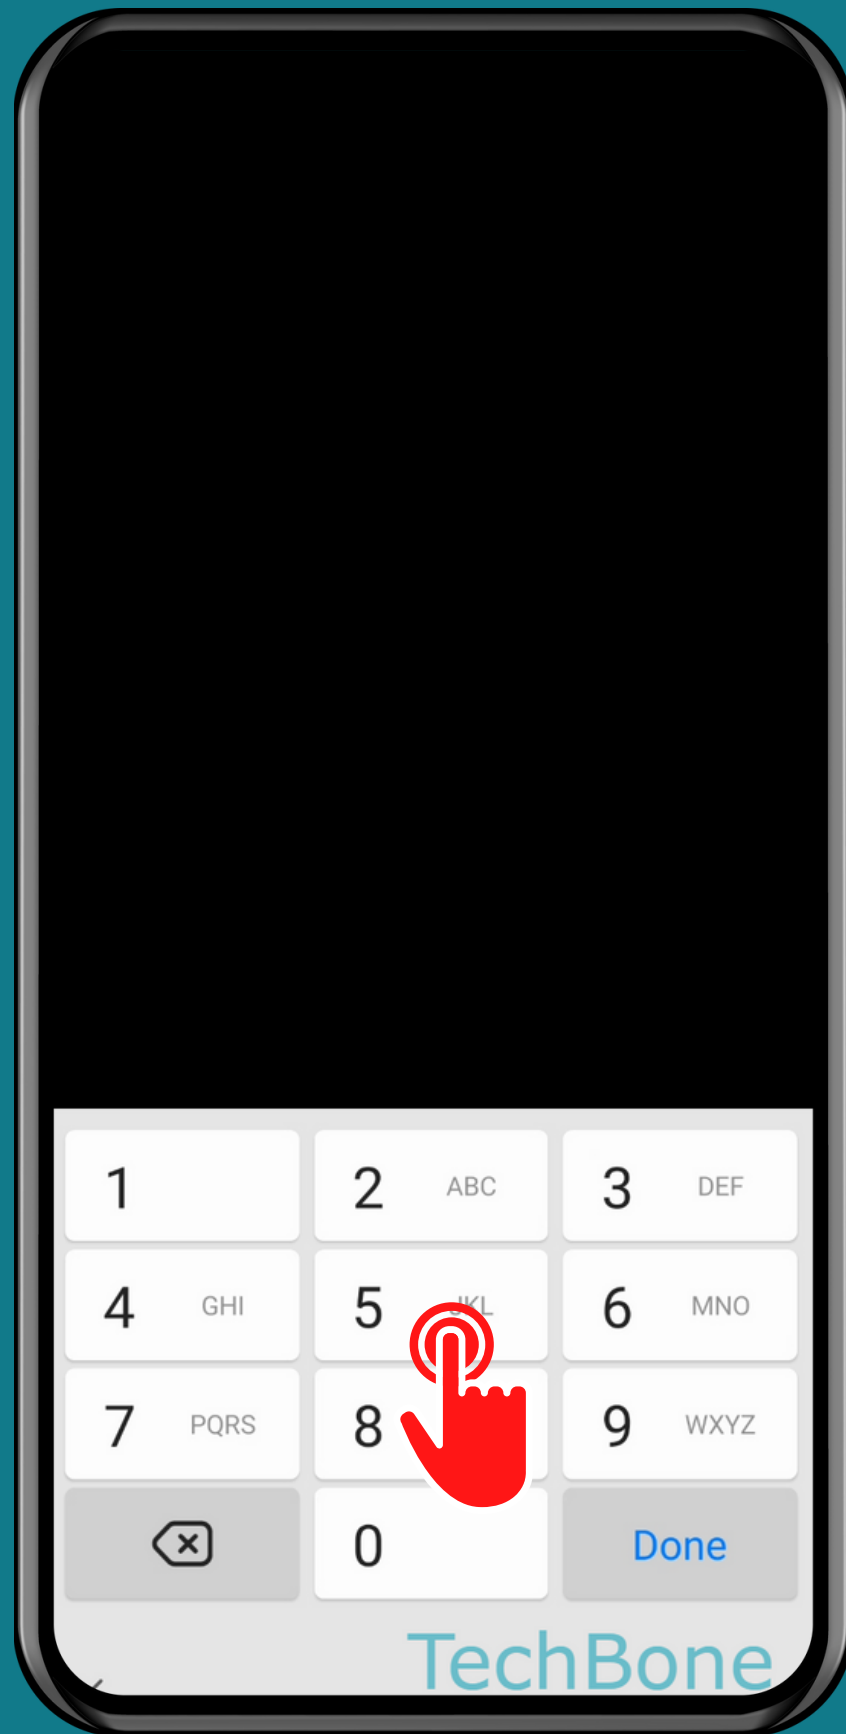

SAMSUNG

Android 11 - One UI 3

HOW TO TURN ON/OFF "LOCK INSTANTLY WITH SIDE KEY"

Tap on
Settings

Tap on
Lock screen

Tap on Secure lock settings

Enter the current
Pattern, PIN or
Password

Turn On/Off Lock instantly with Side key