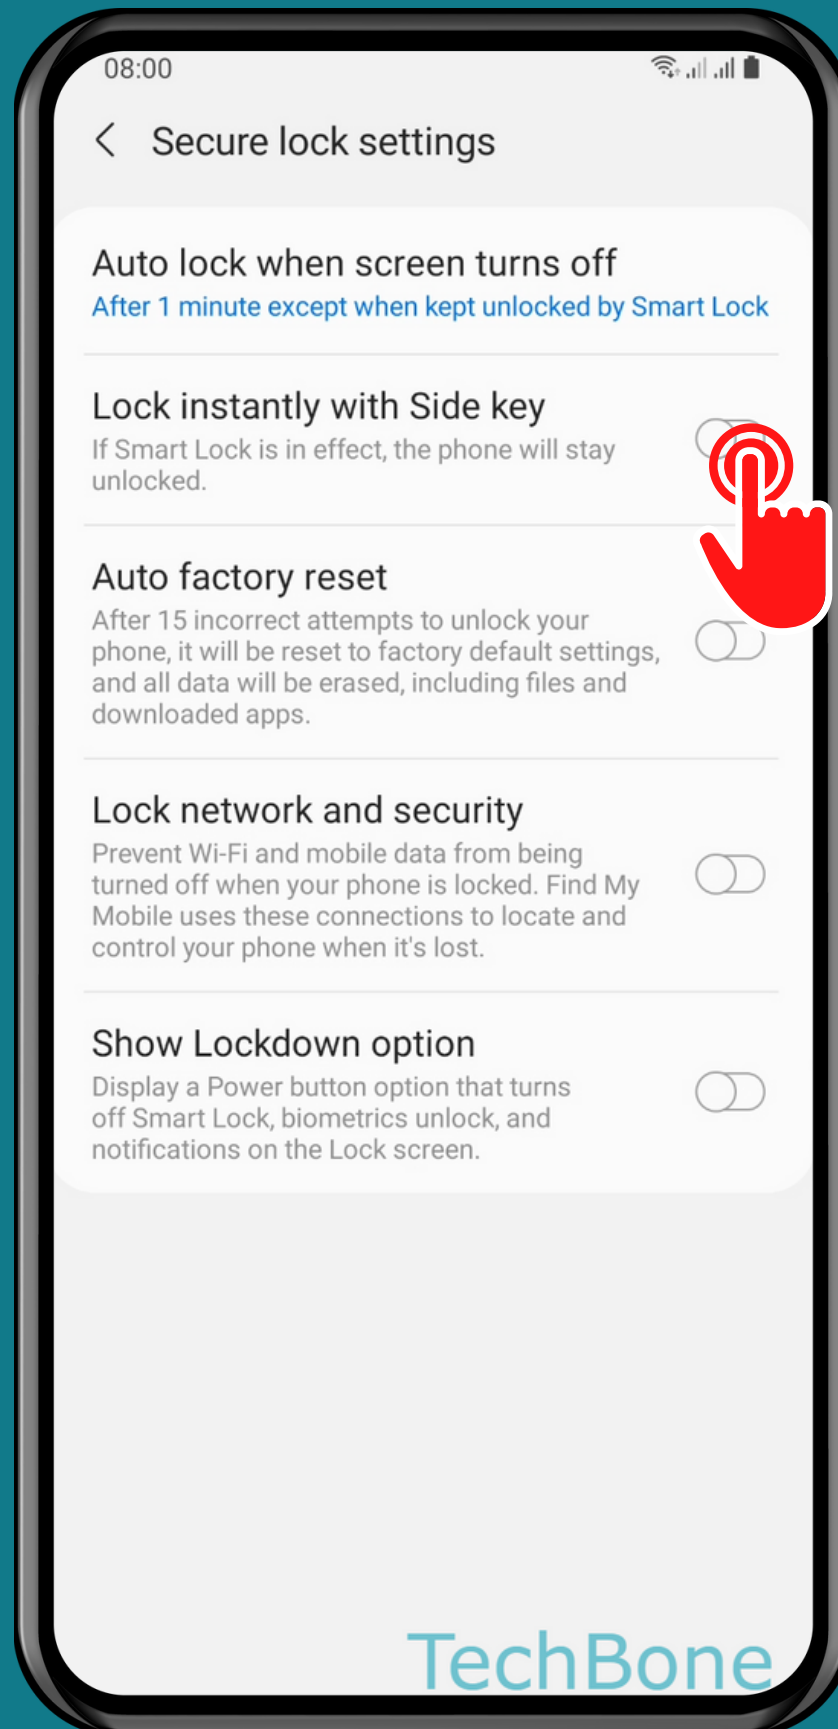

SAMSUNG

Android 11 - One UI 3

HOW TO TURN ON/OFF "LOCK INSTANTLY WITH SIDE KEY"

Tap on
Settings

Tap on
Lock screen

Tap on Secure lock settings

Enter the current
Pattern, PIN or
Password

Turn On/Off Lock instantly with Side key