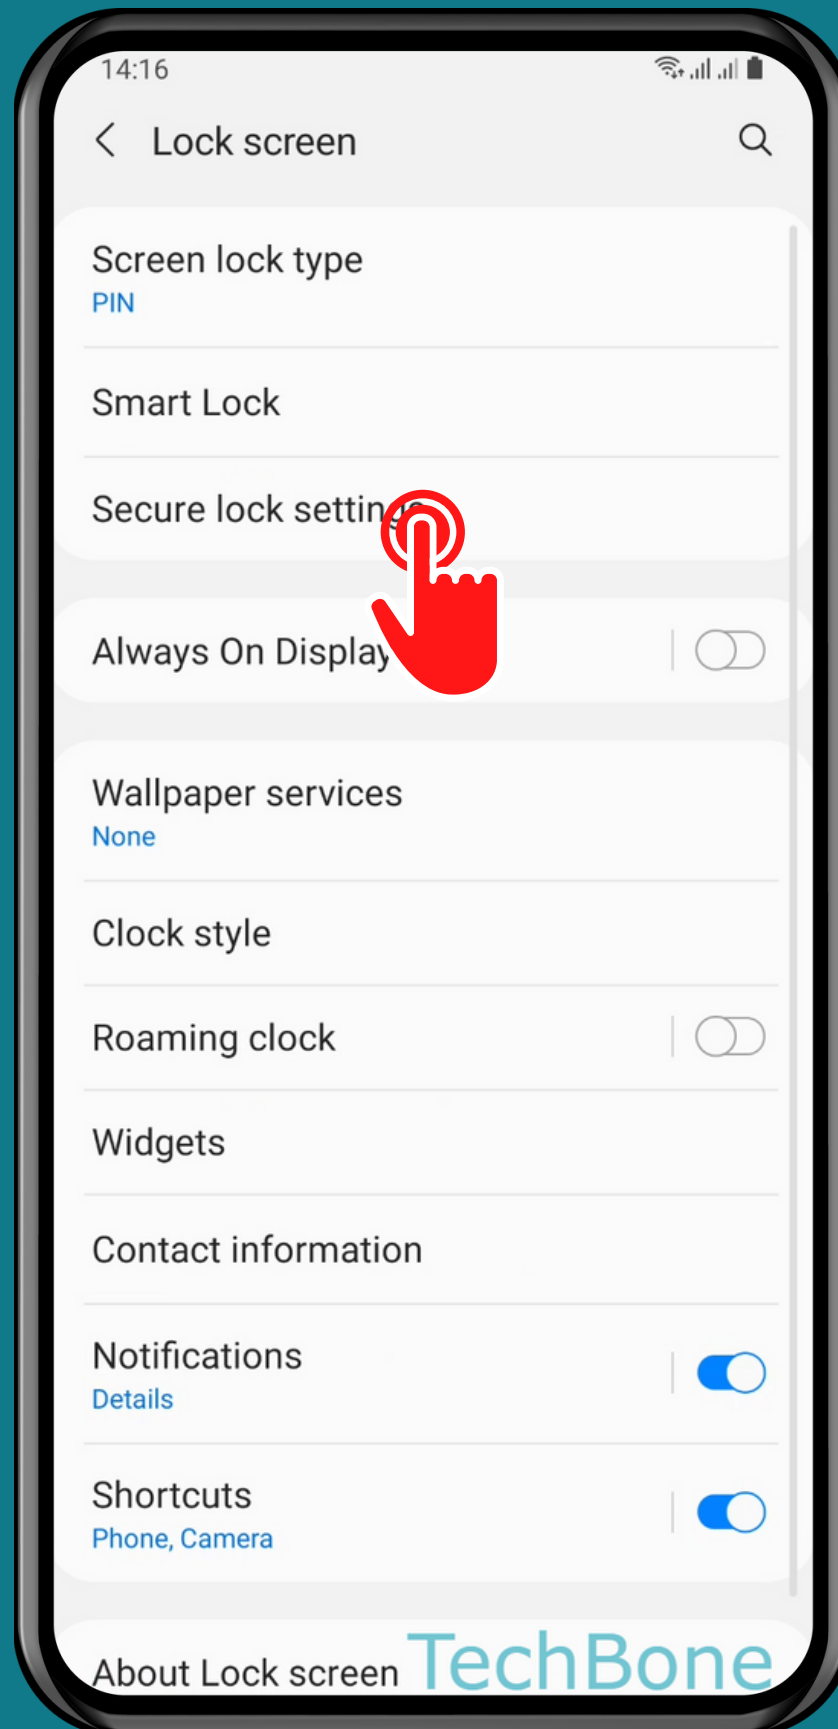

SAMSUNG

Android 11 - One UI 3

HOW TO TURN ON/OFF "LOCK INSTANTLY WITH SIDE KEY"

Tap on
Settings

Tap on
Lock screen

Tap on Secure lock settings

Enter the current
Pattern, PIN or
Password

Turn On/Off Lock instantly with Side key