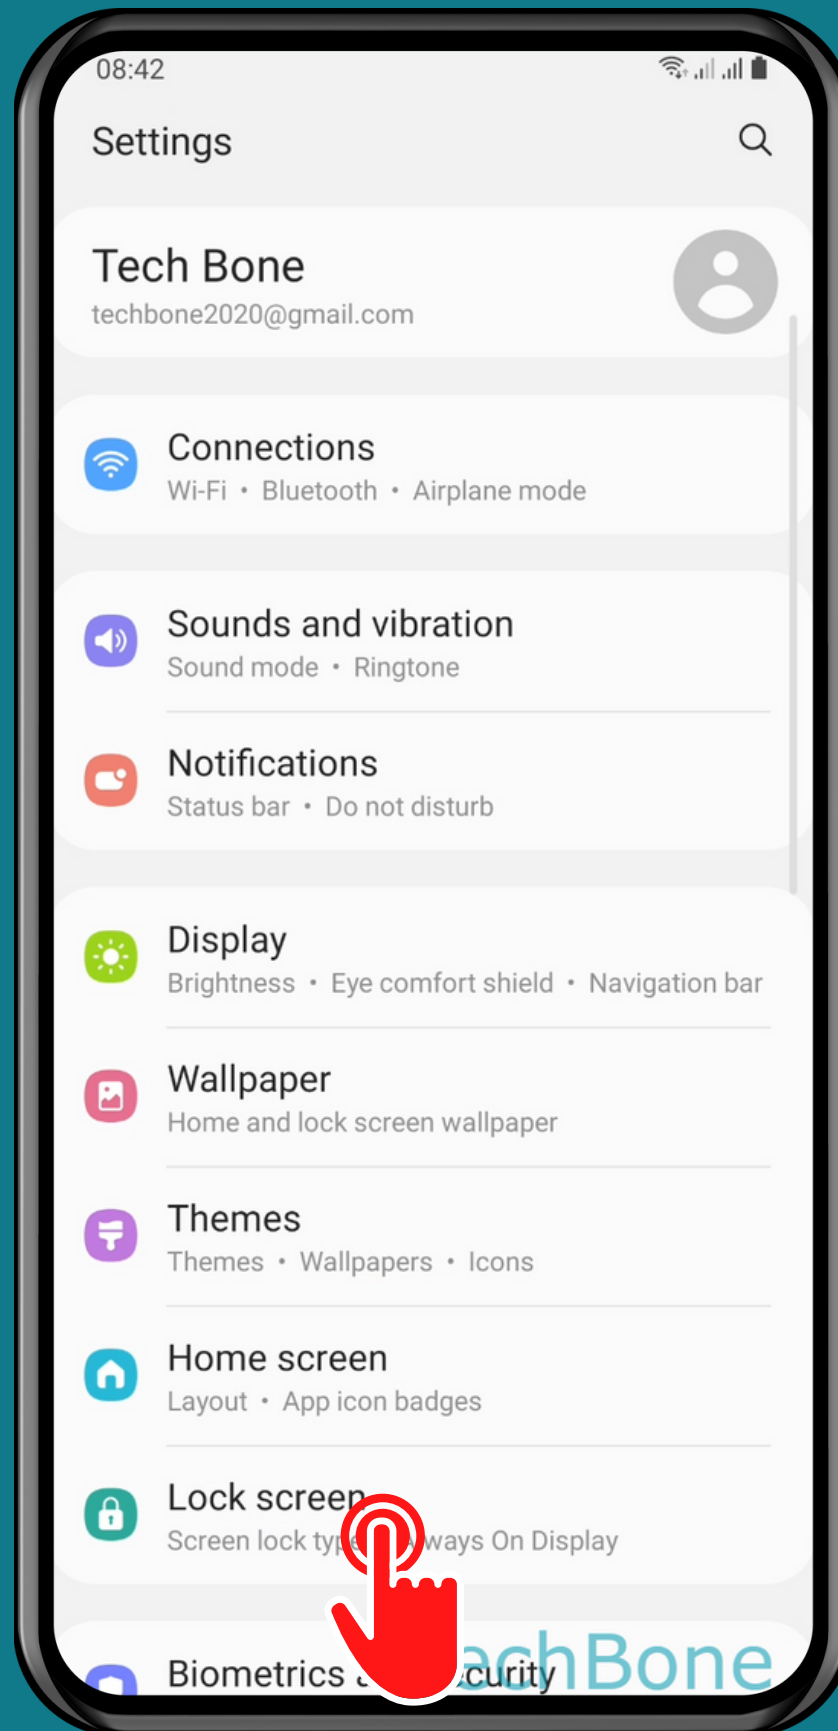

SAMSUNG

Android 11 - One UI 3

HOW TO TURN ON/OFF "LOCK INSTANTLY WITH SIDE KEY"

Tap on
Settings

Tap on
Lock screen

Tap on Secure lock settings

Enter the current
Pattern, PIN or
Password

Turn On/Off Lock instantly with Side key