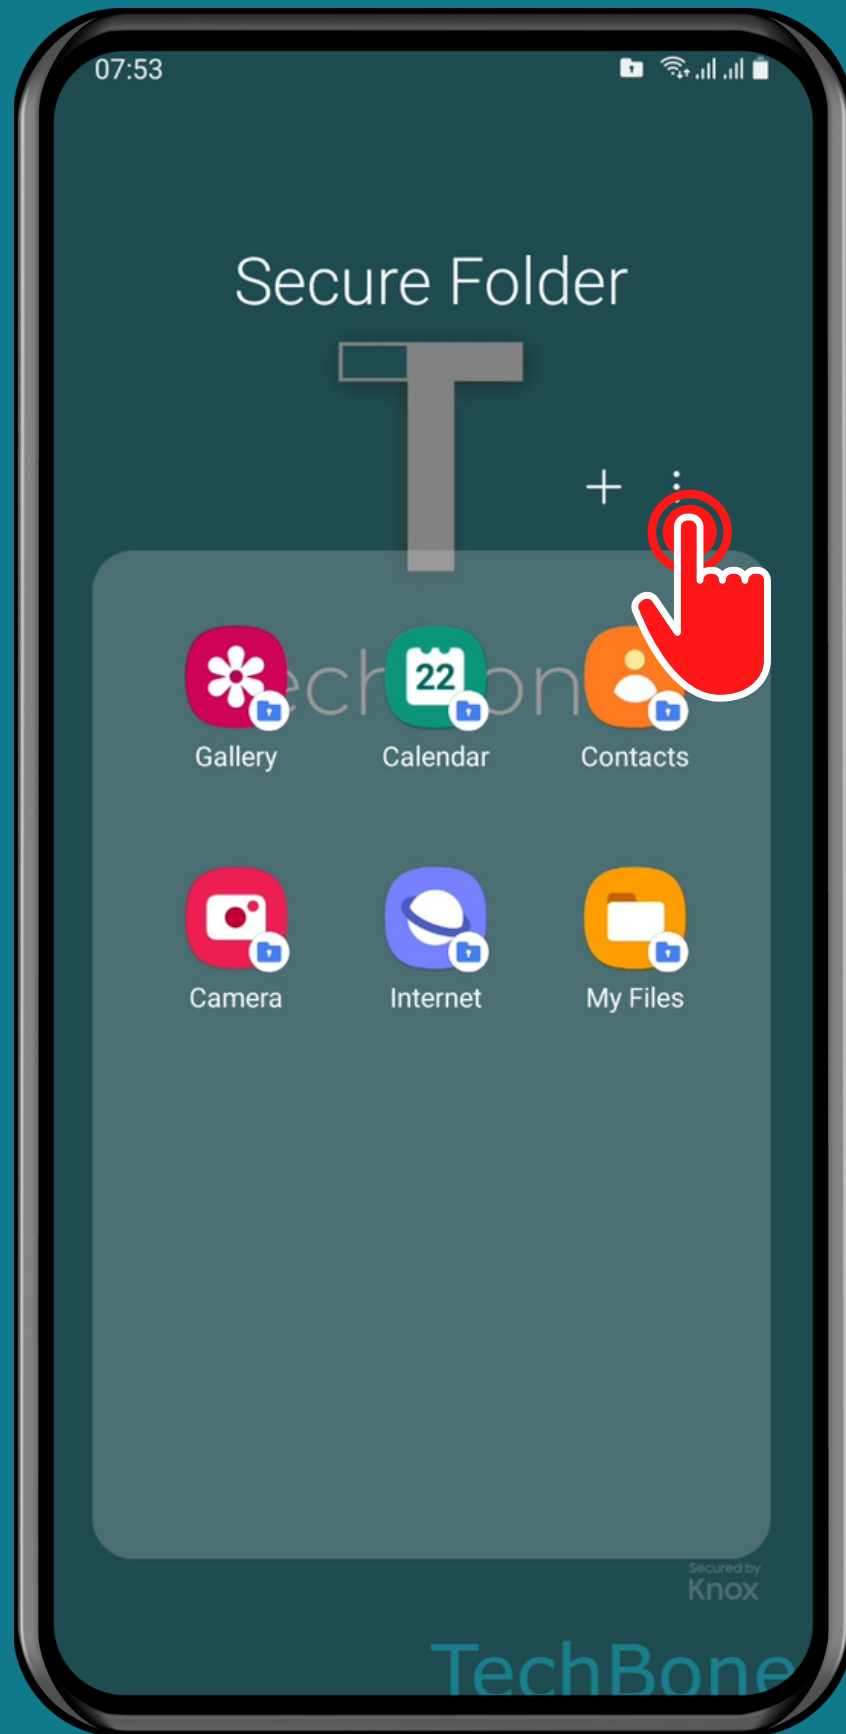

SAMSUNG

Android 11 - One UI 3

HOW TO LOCK SECURE FOLDER MANUALLY

Tap on Secure Folder

Open the Menu

Tap on
Lock and exit

Done!