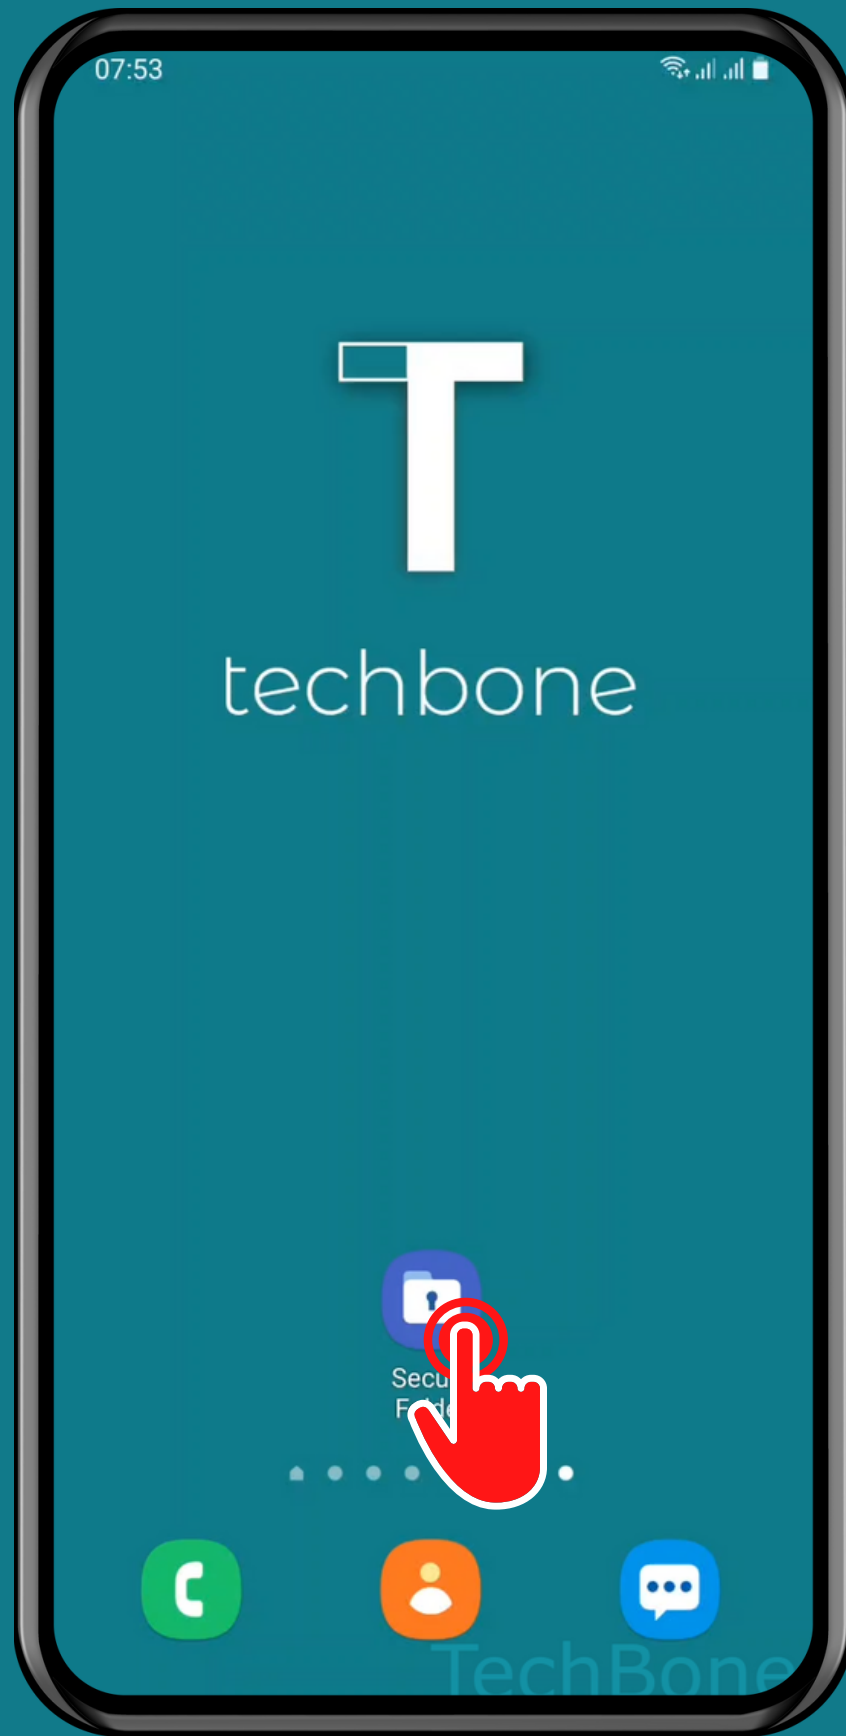

SAMSUNG

Android 11 - One UI 3

HOW TO LOCK SECURE FOLDER MANUALLY

Tap on Secure Folder

Open the Menu

Tap on
Lock and exit

Done!