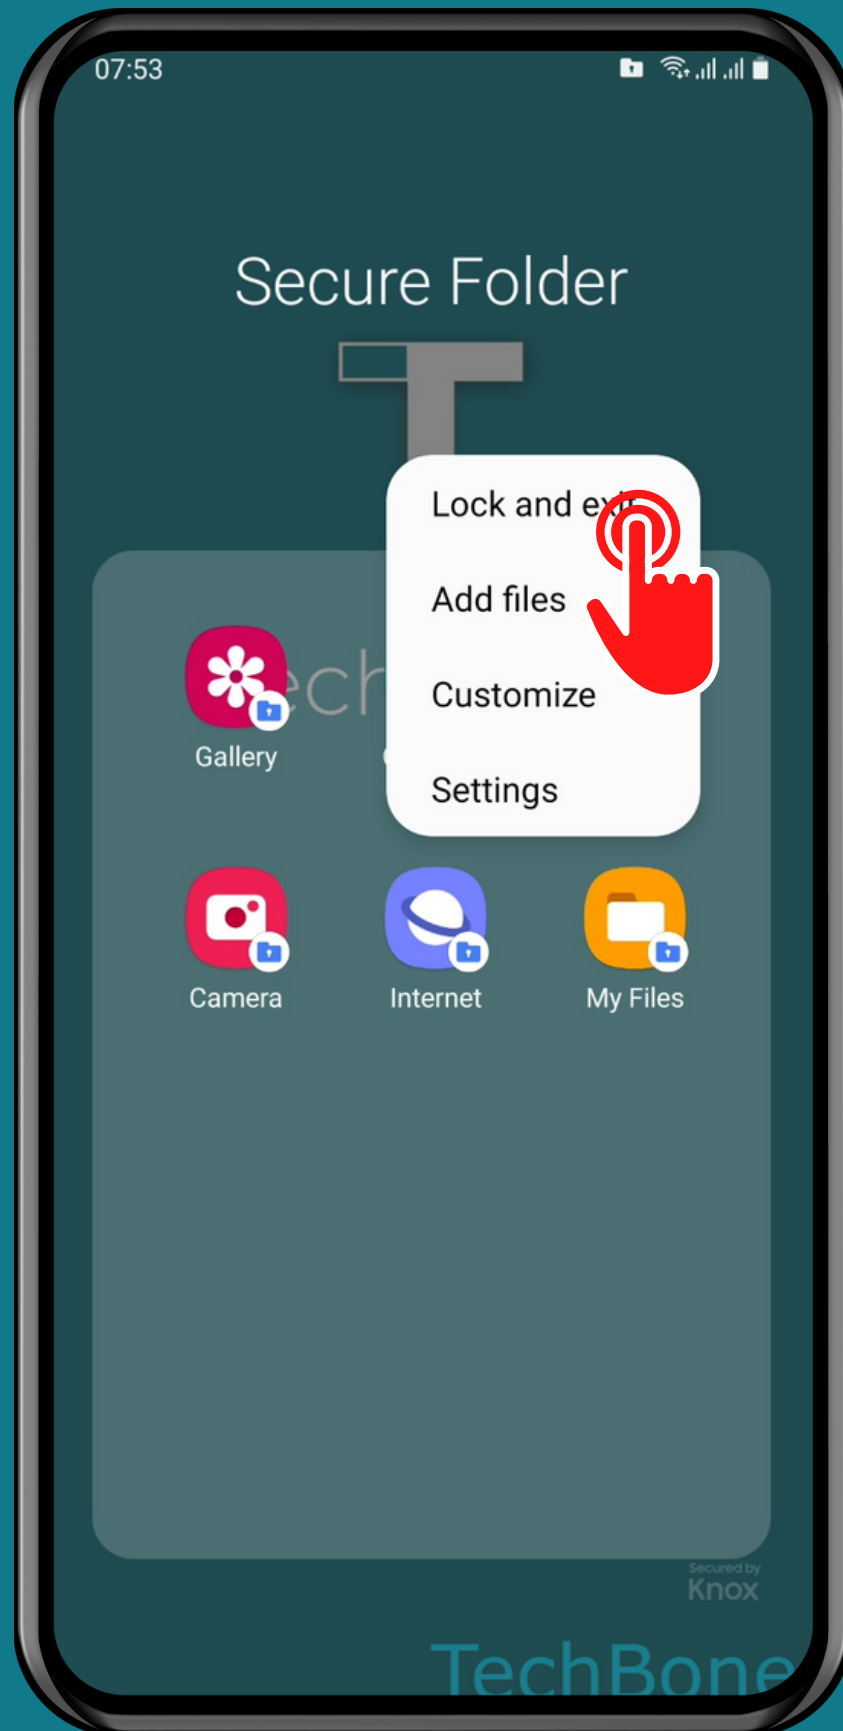

SAMSUNG

Android 11 - One UI 3

HOW TO LOCK SECURE FOLDER MANUALLY

Tap on Secure Folder

Open the Menu

Tap on
Lock and exit

Done!