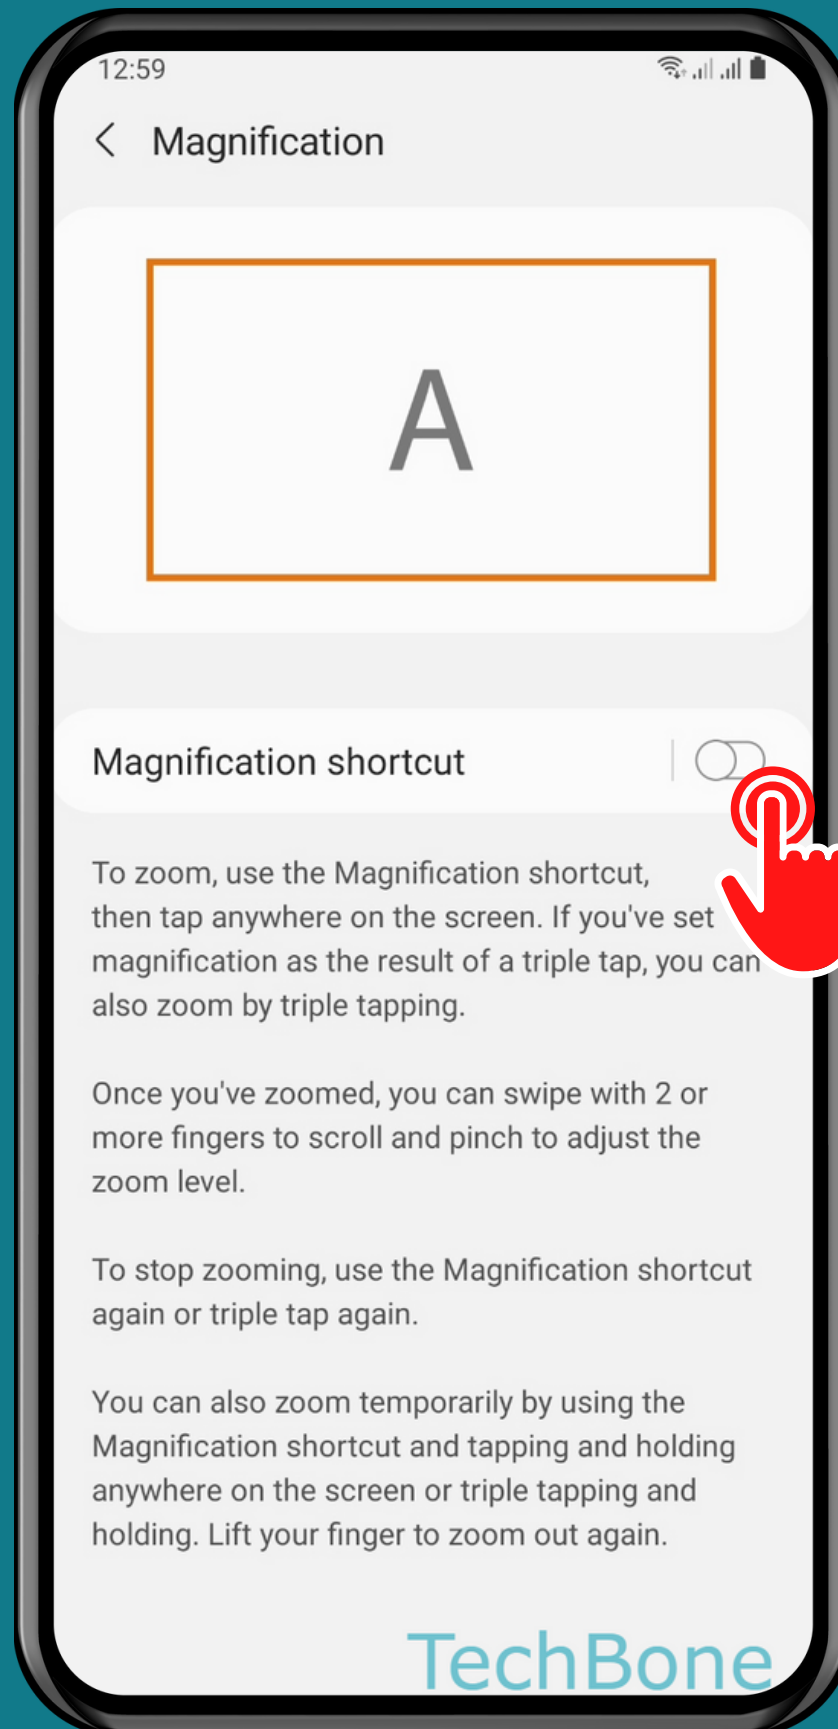

SAMSUNG

Android 11 - One UI 3

HOW TO TURN ON/OFF MAGNIFICATION

Tap on
Settings

Tap on Accessibility

Tap on Visibility enhancements

Tap on Magnification

Turn On/Off Magnification shortcut