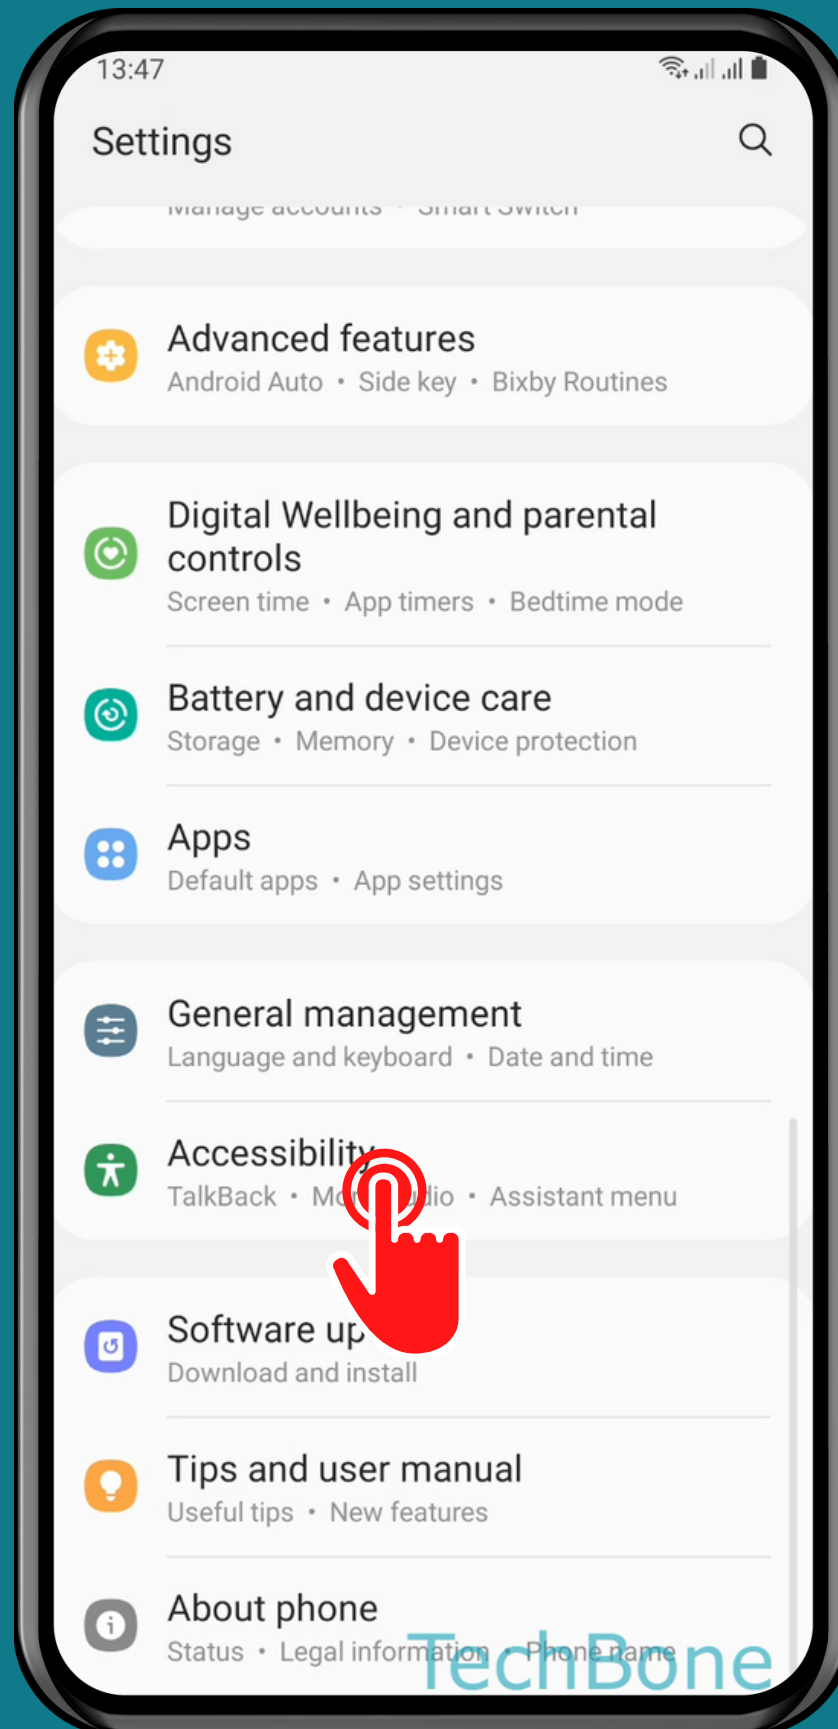

SAMSUNG

Android 11 - One UI 3

HOW TO TURN ON/OFF MAGNIFICATION

Tap on
Settings

Tap on Accessibility

Tap on Visibility enhancements

Tap on Magnification

Turn On/Off Magnification shortcut