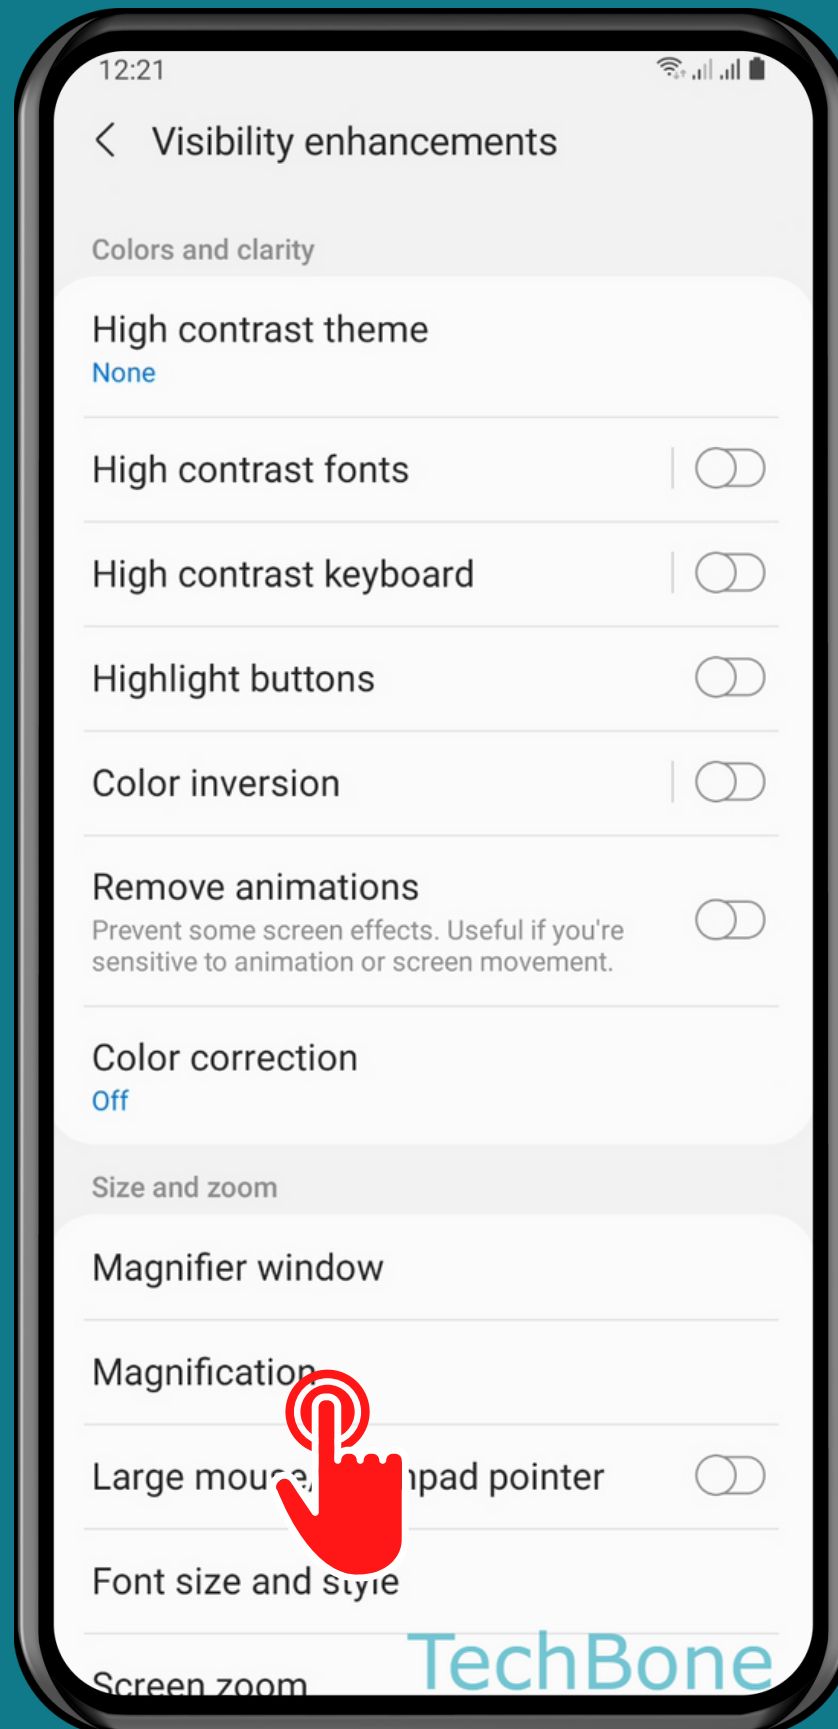

SAMSUNG

Android 11 - One UI 3

HOW TO TURN ON/OFF MAGNIFICATION

Tap on
Settings

Tap on Accessibility

Tap on Visibility enhancements

Tap on Magnification

Turn On/Off Magnification shortcut