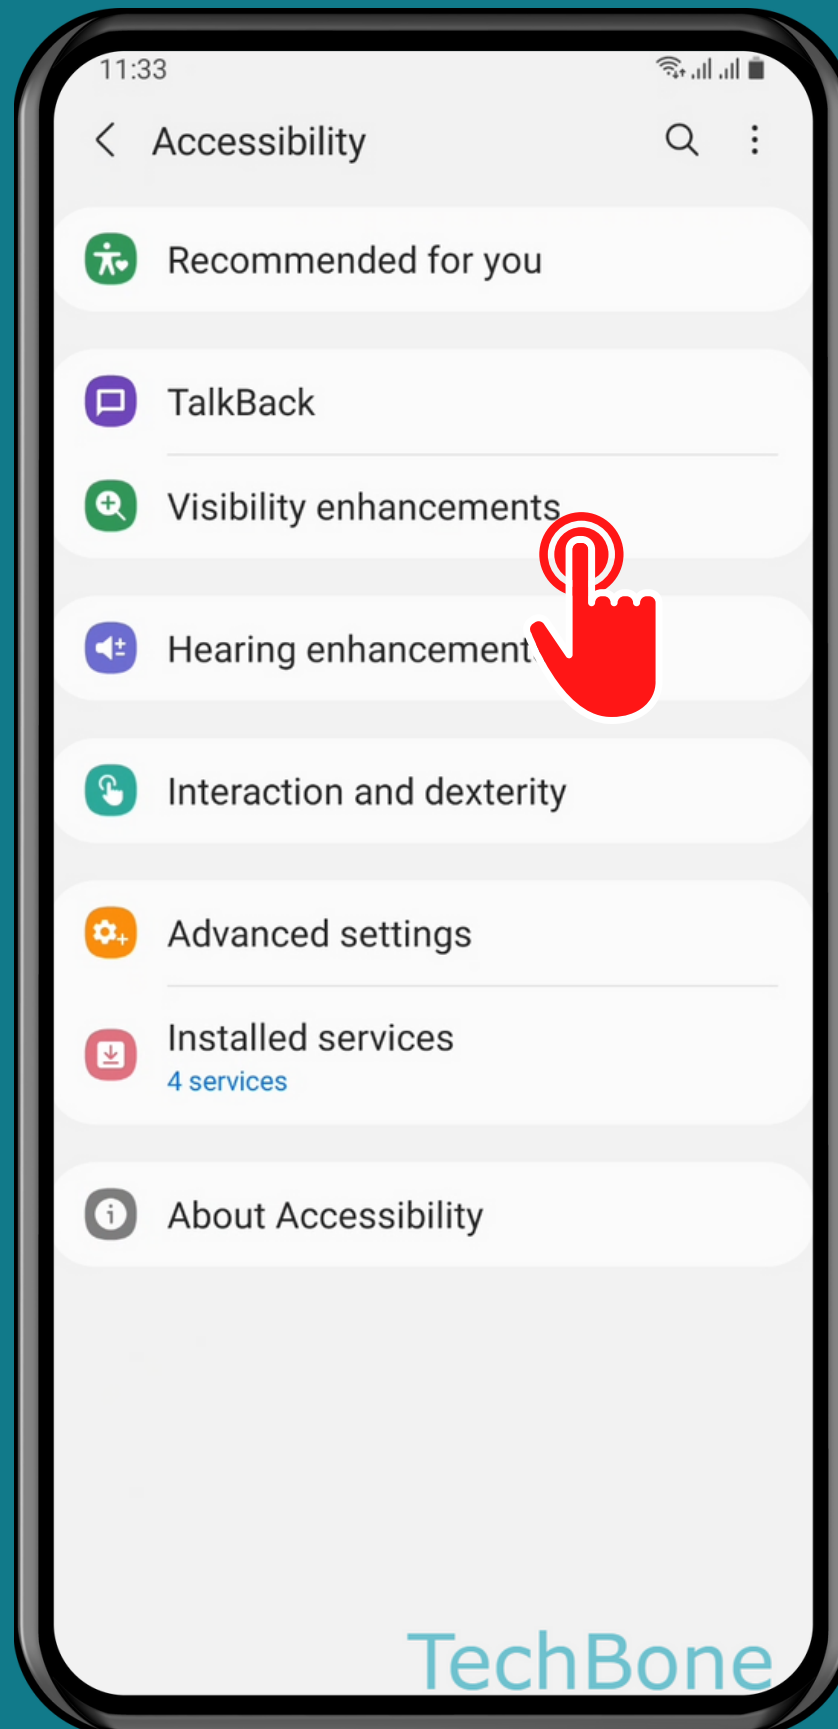

SAMSUNG

Android 11 - One UI 3

HOW TO TURN ON/OFF MAGNIFICATION

Tap on
Settings

Tap on Accessibility

Tap on Visibility enhancements

Tap on Magnification

Turn On/Off Magnification shortcut