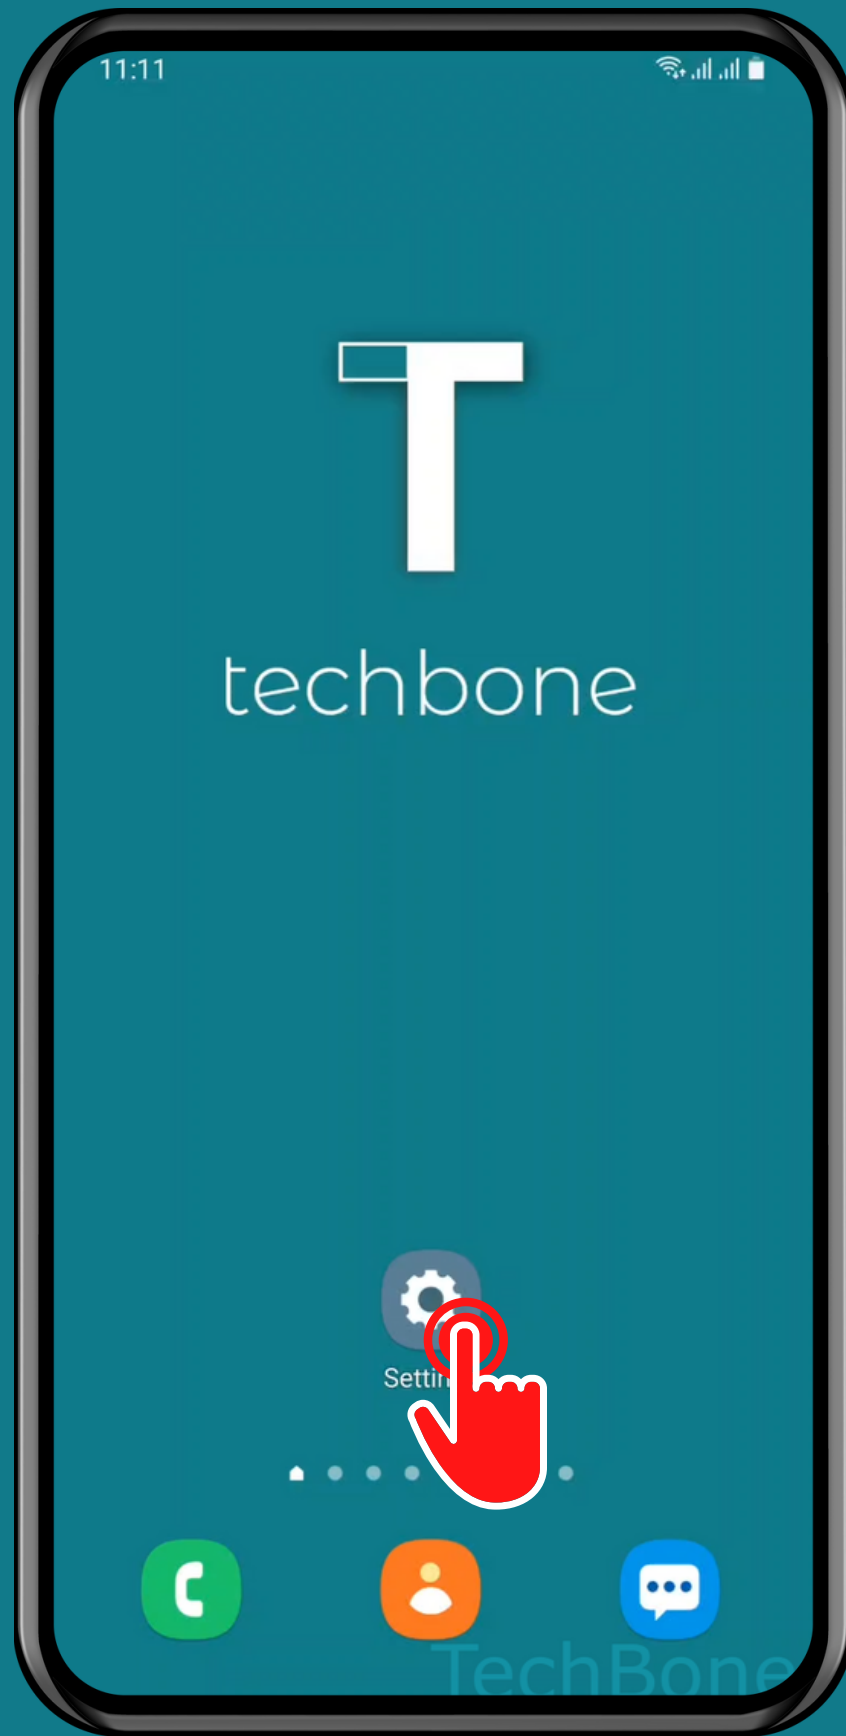

SAMSUNG

Android 11 - One UI 3

HOW TO MAKE PASSWORDS VISIBLE WHILE TYPING

Tap on
Settings

Tap on Biometrics and security

TechBone

Tap on
Other security
settings

Turn On/Off Make passwords visible