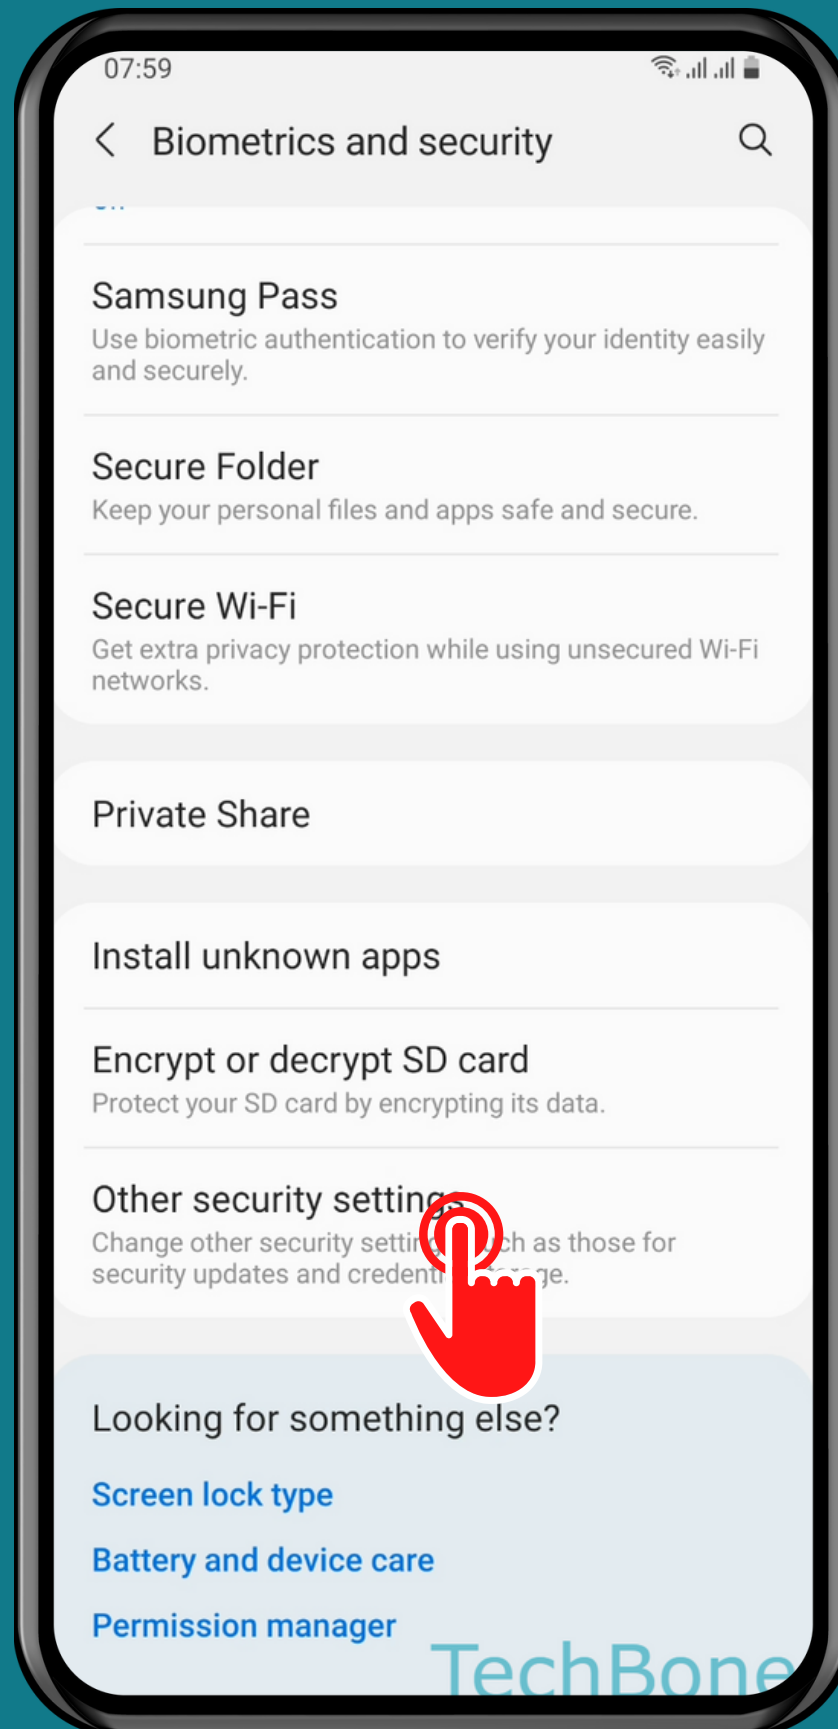

SAMSUNG

Android 11 - One UI 3

HOW TO MAKE PASSWORDS VISIBLE WHILE TYPING

Tap on
Settings

Tap on Biometrics and security

TechBone

Tap on
Other security
settings

Turn On/Off Make passwords visible