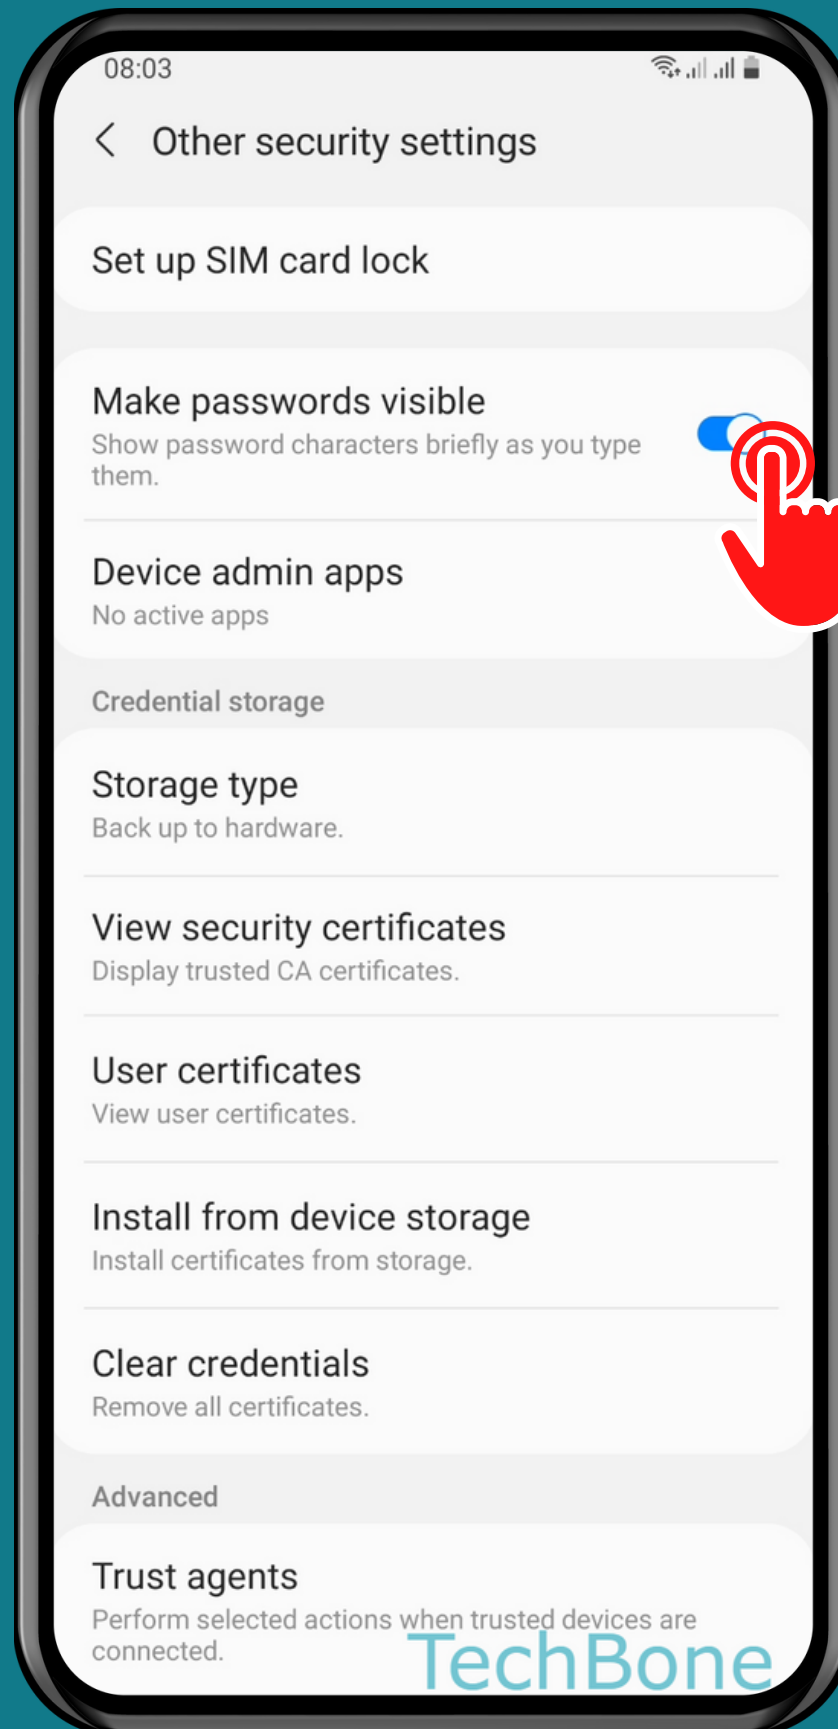

SAMSUNG

Android 11 - One UI 3

HOW TO MAKE PASSWORDS VISIBLE WHILE TYPING

Tap on
Settings

Tap on Biometrics and security

TechBone

Tap on
Other security
settings

Turn On/Off Make passwords visible