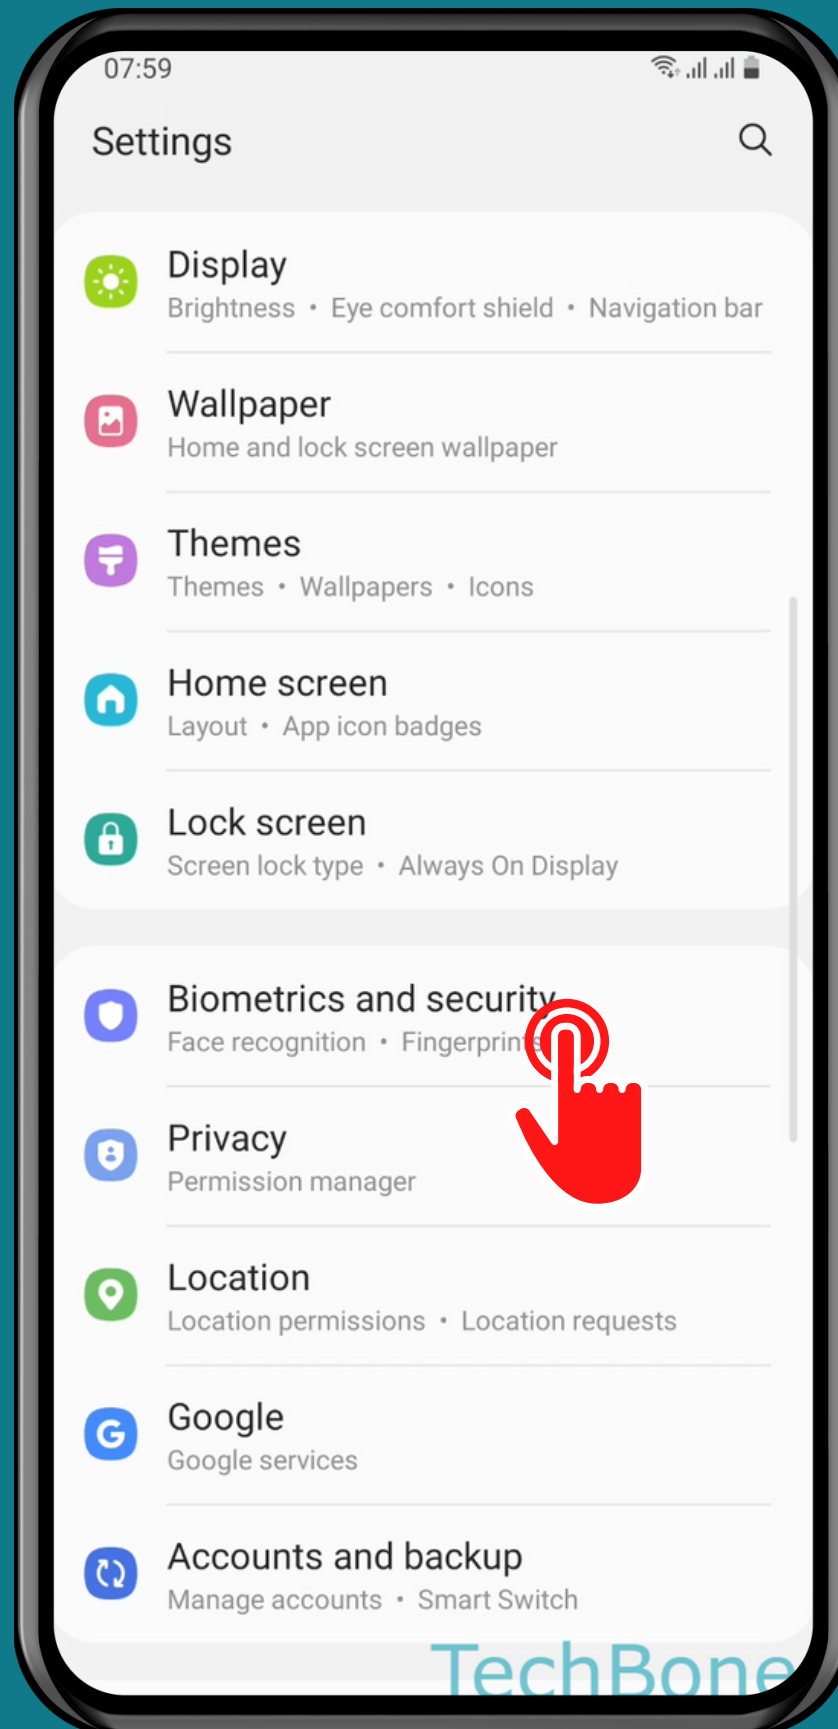

SAMSUNG

Android 11 - One UI 3

HOW TO MAKE PASSWORDS VISIBLE WHILE TYPING

Tap on
Settings

Tap on Biometrics and security

TechBone

Tap on
Other security
settings

Turn On/Off Make passwords visible