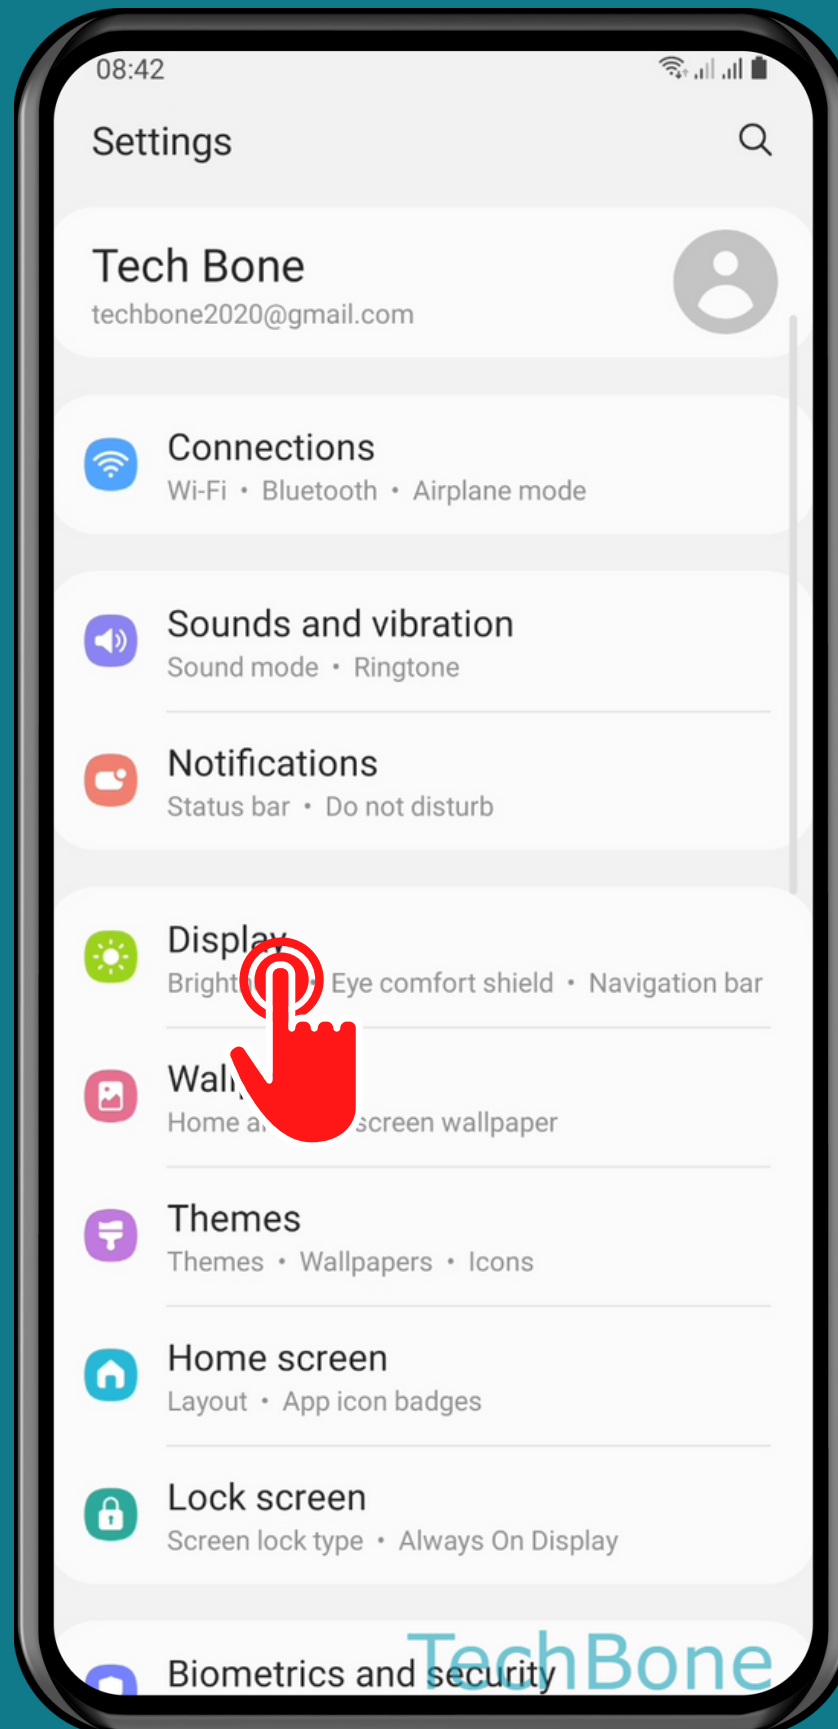

SAMSUNG

Android 11 - One UI 3

HOW TO MANAGE EDGE PANELS

Tap on
Settings

Tap on
Display

Tap on Edge panels

Tap on Panels

Tap on
Edit

Add or remove the
desired **Apps/Features**

Done!