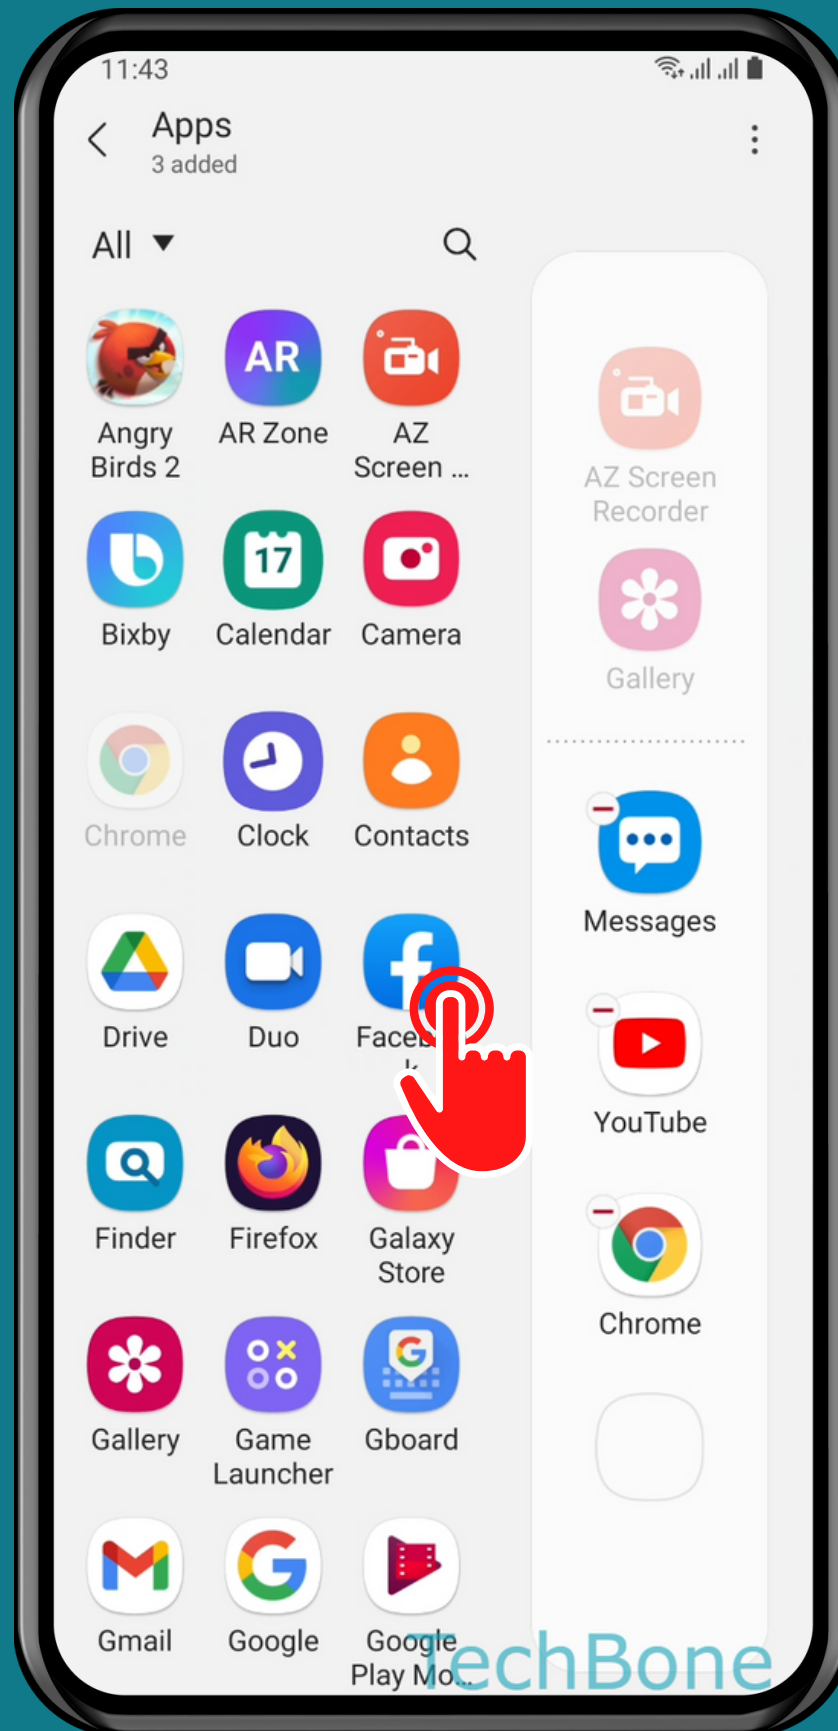

SAMSUNG

Android 11 - One UI 3

HOW TO MANAGE EDGE PANELS

Tap on
Settings

Tap on
Display

Tap on Edge panels

Tap on Panels

Tap on
Edit

Add or remove the
desired **Apps/Features**

Done!