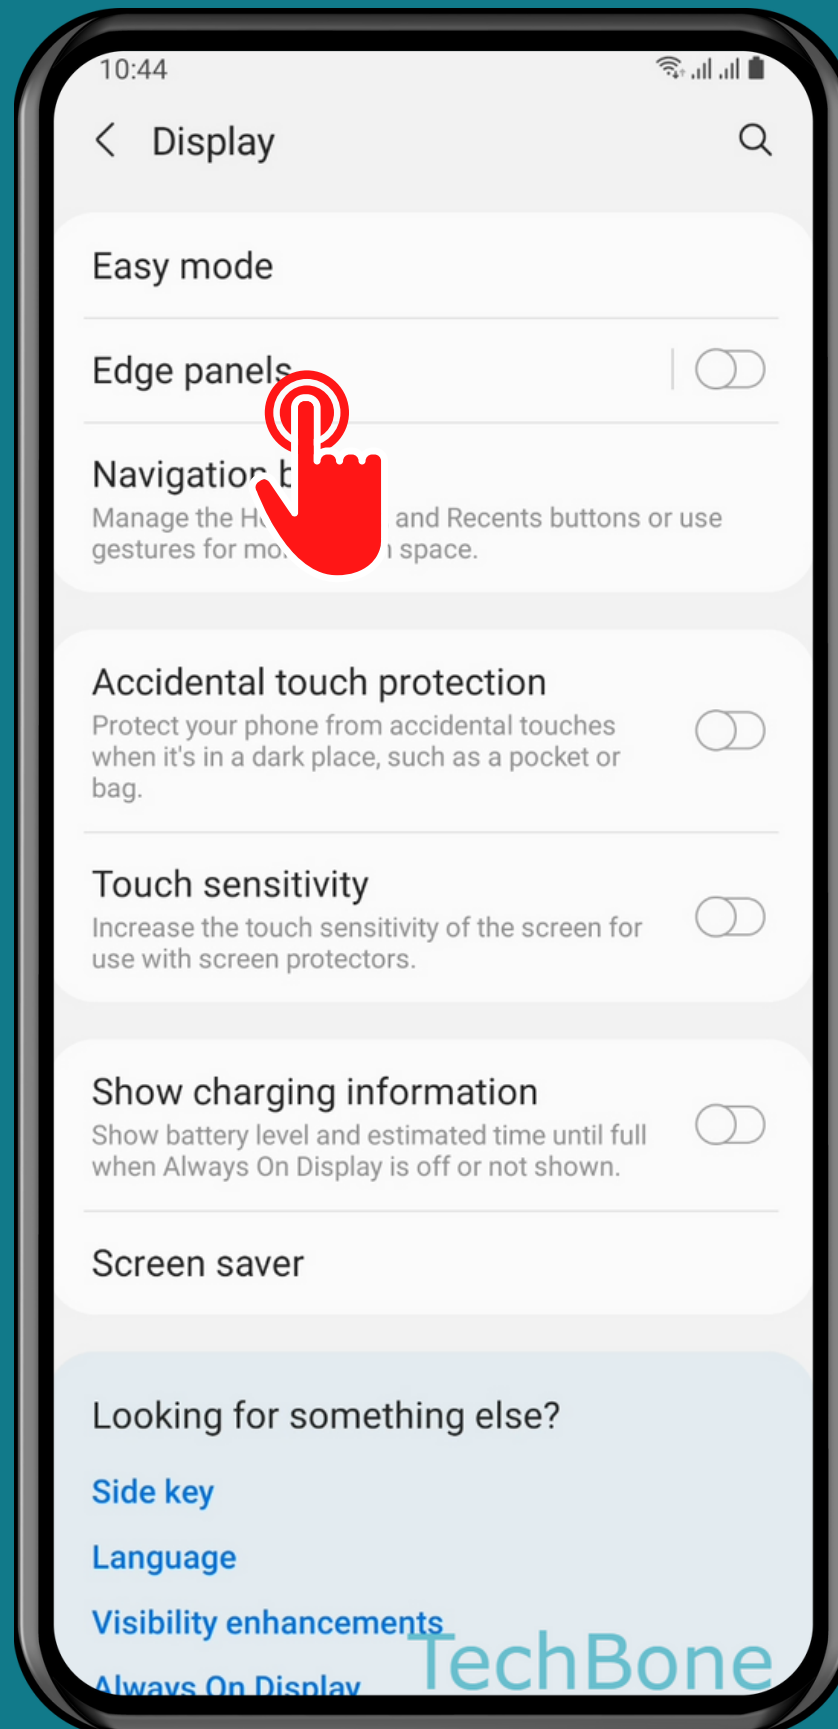

SAMSUNG

Android 11 - One UI 3

HOW TO MANAGE EDGE PANELS

Tap on
Settings

Tap on
Display

Tap on Edge panels

Tap on Panels

Tap on
Edit

Add or remove the
desired **Apps/Features**

Done!