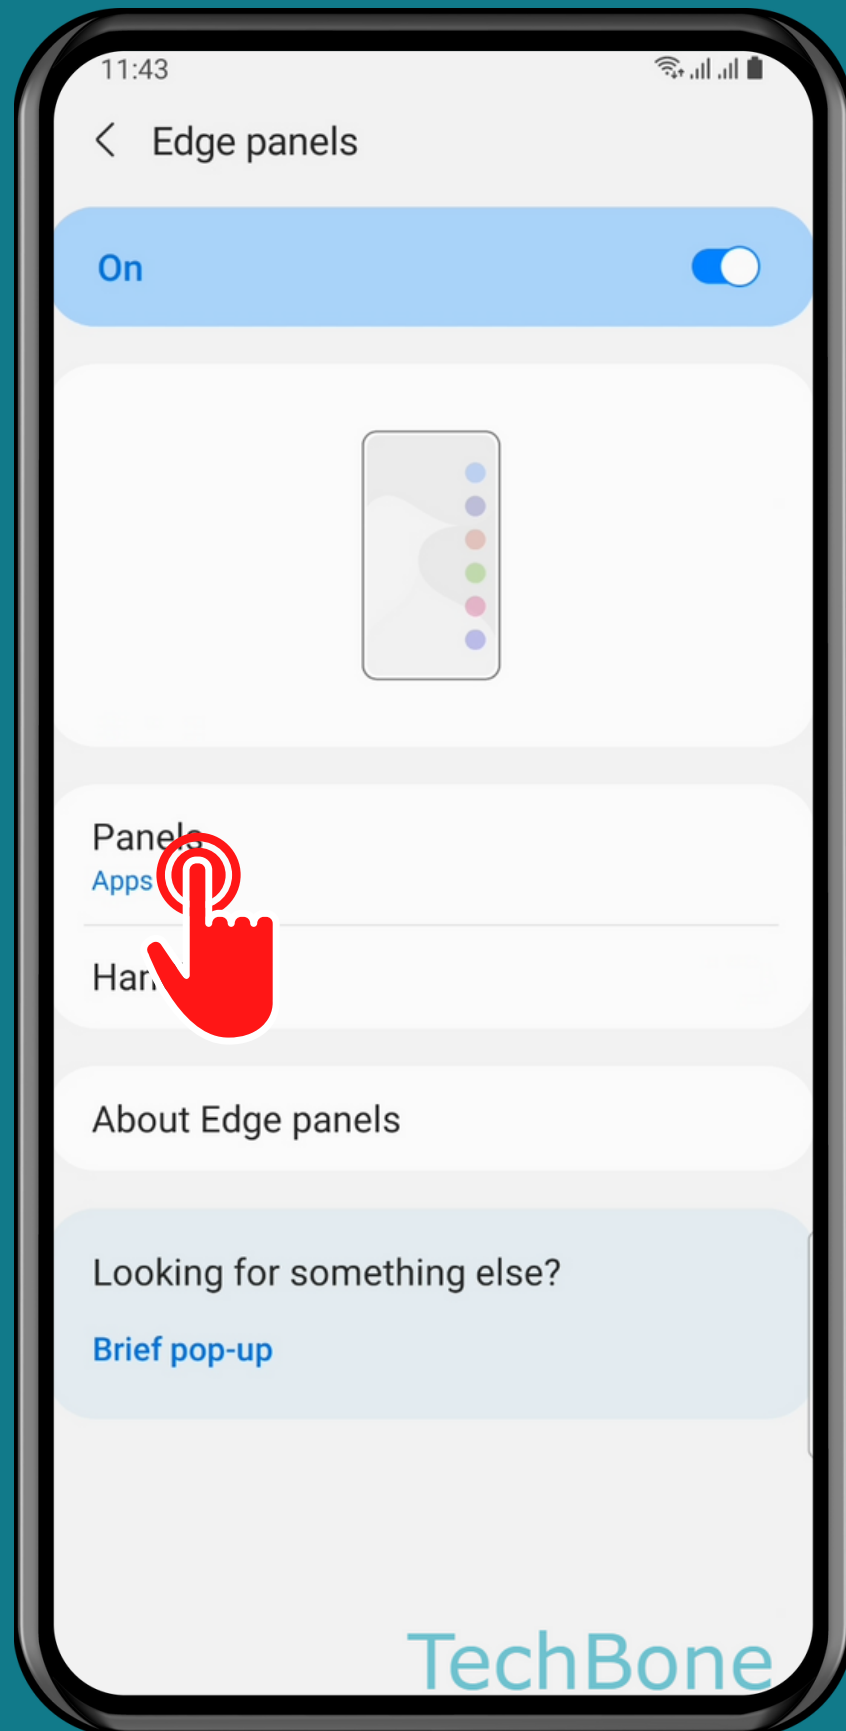

SAMSUNG

Android 11 - One UI 3

HOW TO MANAGE EDGE PANELS

Tap on
Settings

Tap on
Display

Tap on Edge panels

Tap on Panels

Tap on
Edit

Add or remove the
desired **Apps/Features**

Done!