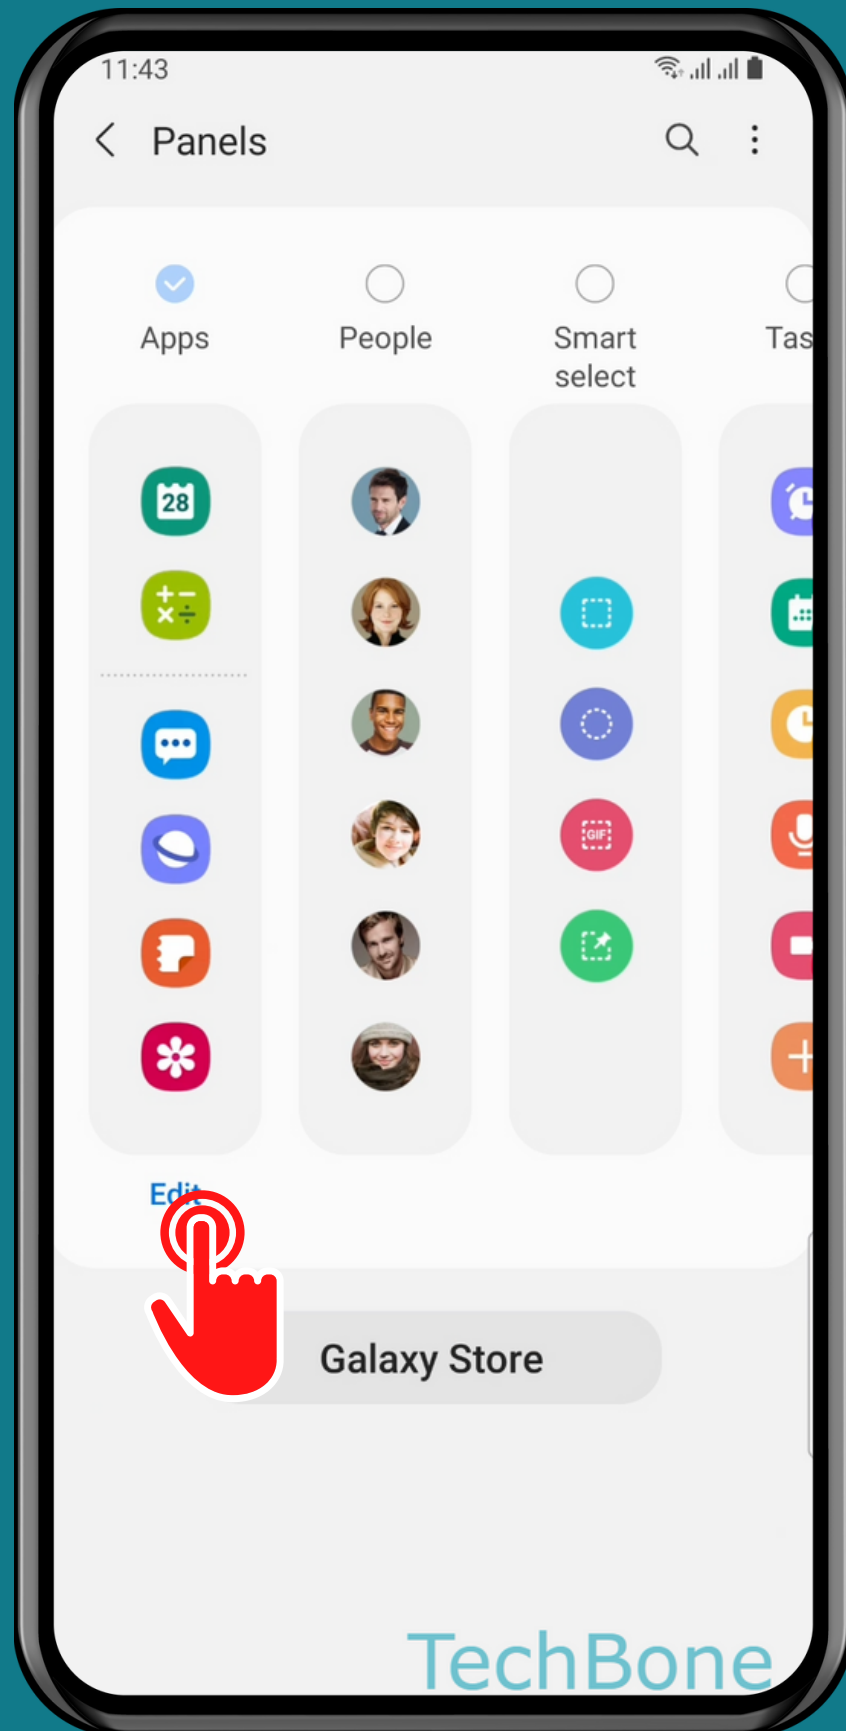

SAMSUNG

Android 11 - One UI 3

HOW TO MANAGE EDGE PANELS

Tap on
Settings

Tap on
Display

Tap on Edge panels

Tap on Panels

Tap on
Edit

Add or remove the
desired **Apps/Features**

Done!