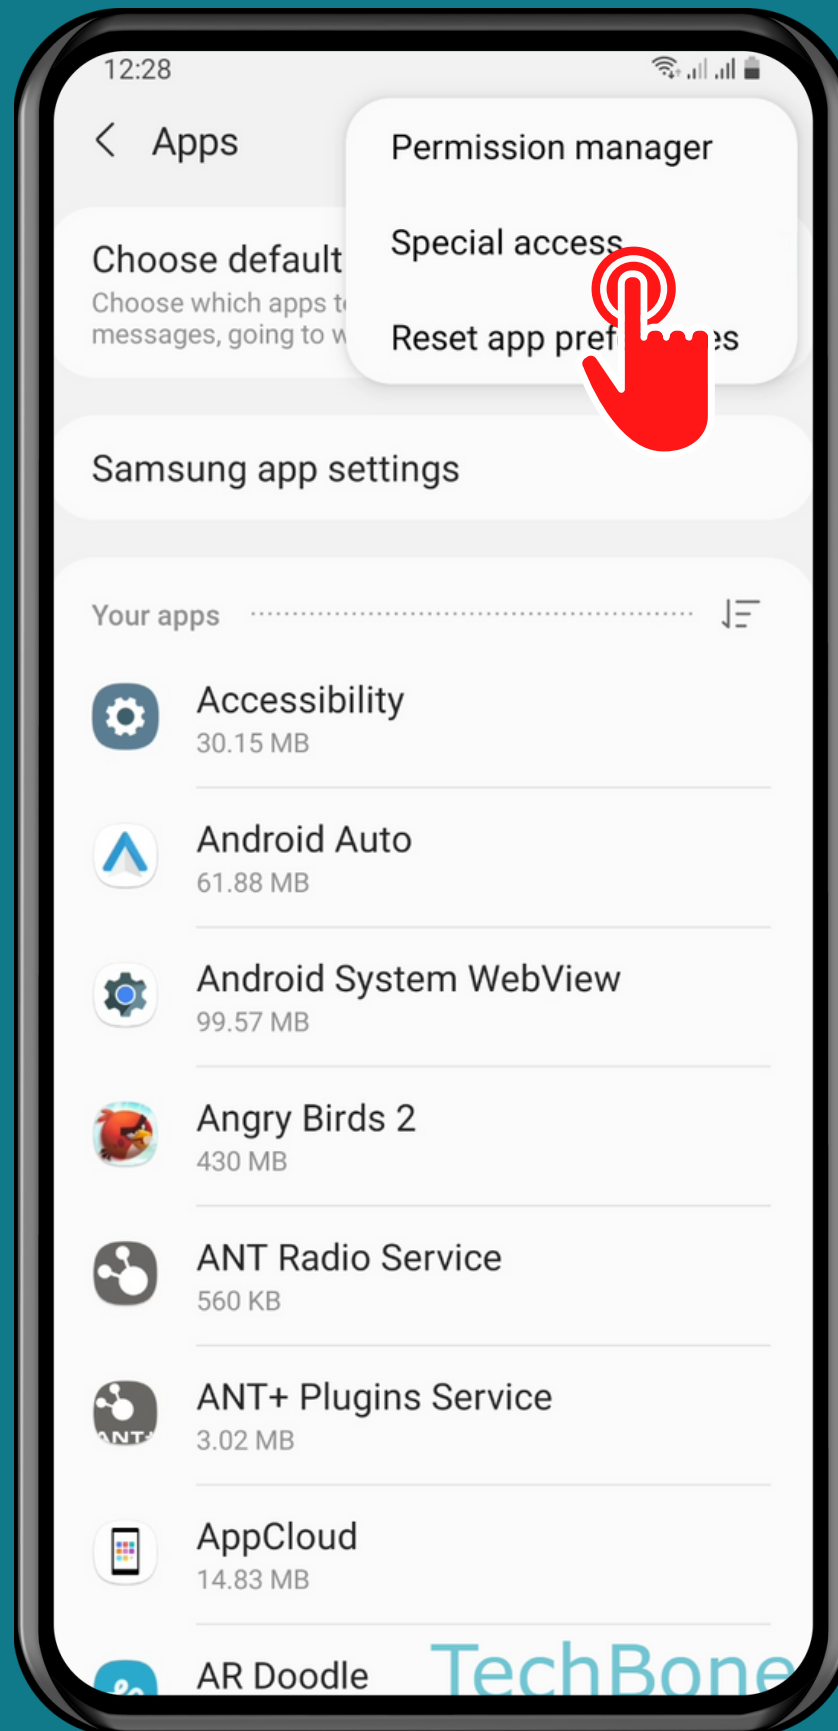

SAMSUNG

Android 11 - One UI 3

# HOW TO MANAGE SPECIAL ACCESSES FROM APPS

Tap on  
Settings

# Tap on Apps

# Open the Menu

Tap on  
Special access

Choose a **Special**  
**access** to manage it

Done!