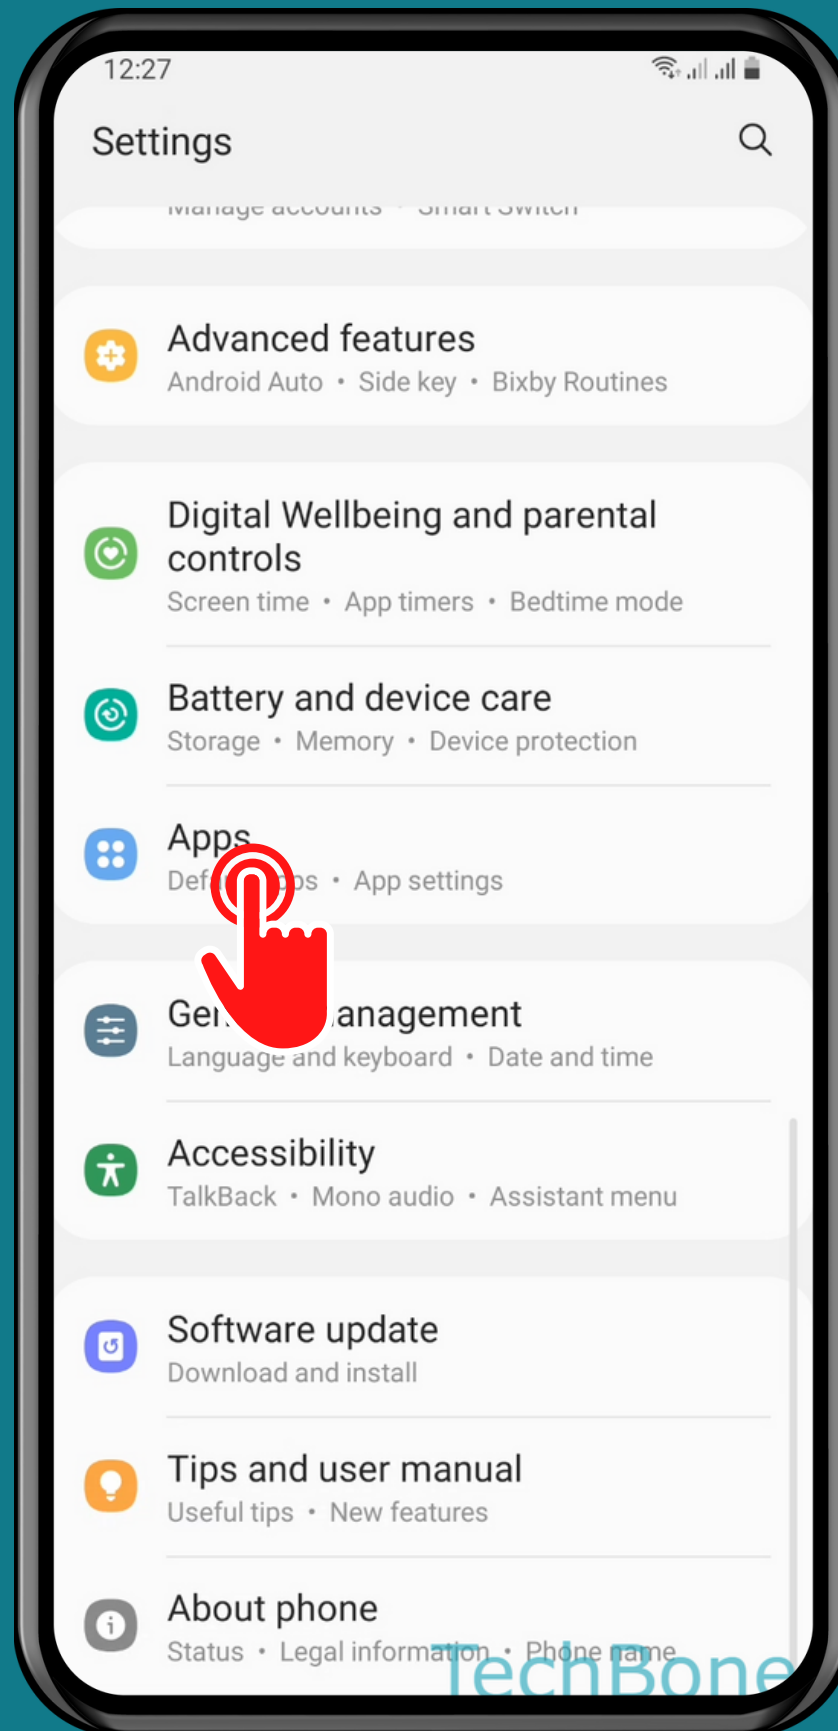

SAMSUNG

Android 11 - One UI 3

# HOW TO MANAGE SPECIAL ACCESSES FROM APPS

Tap on  
Settings