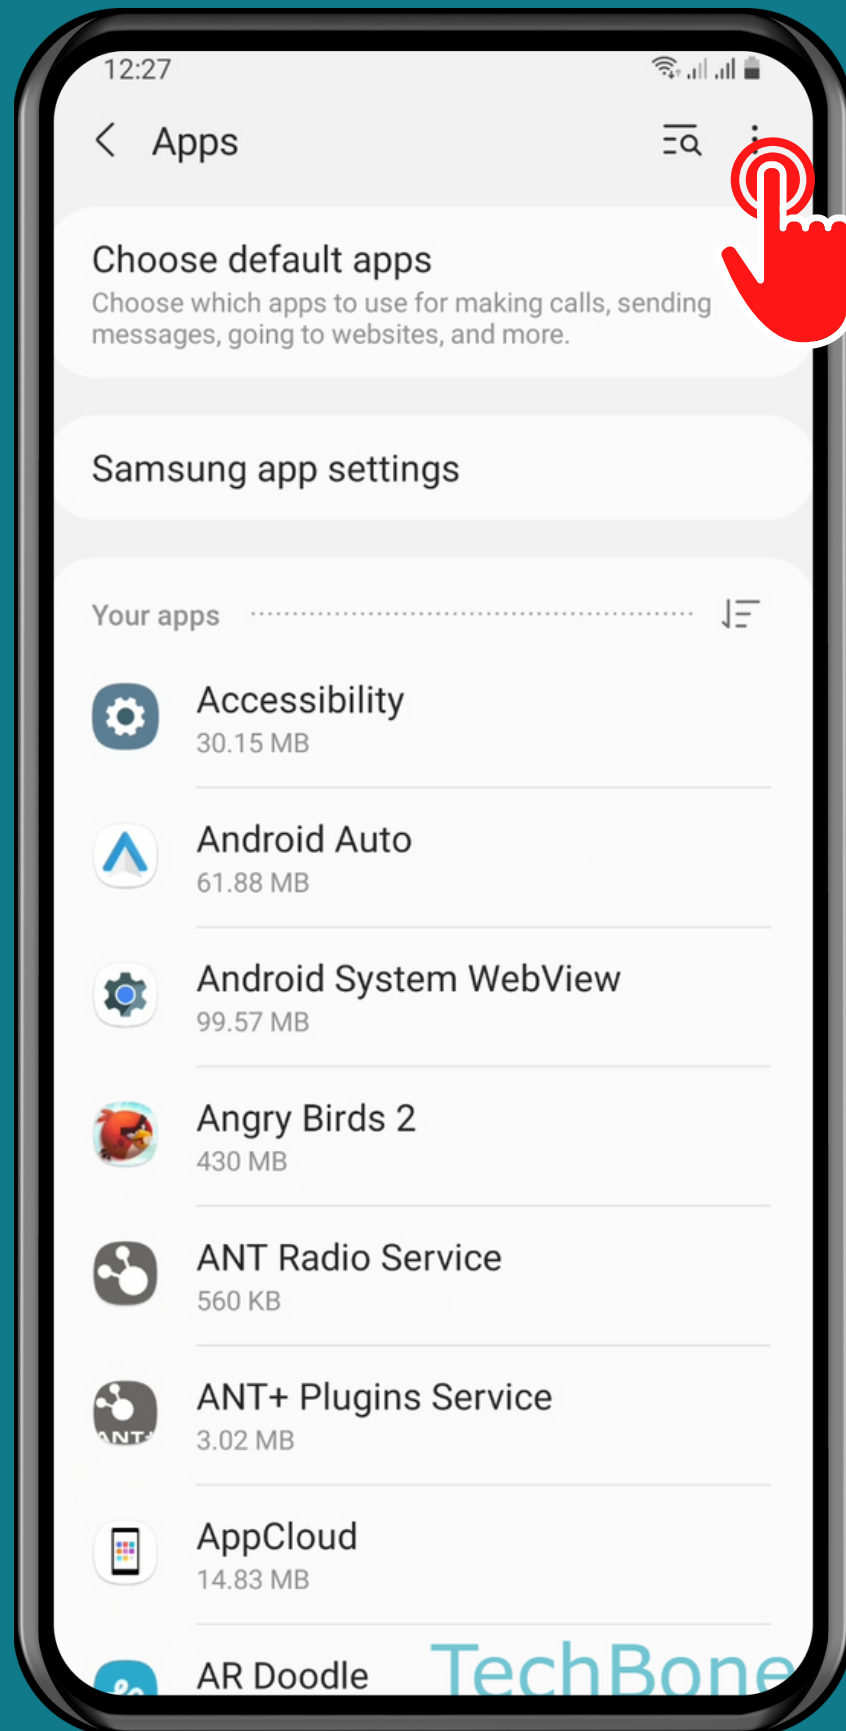

Open the Menu