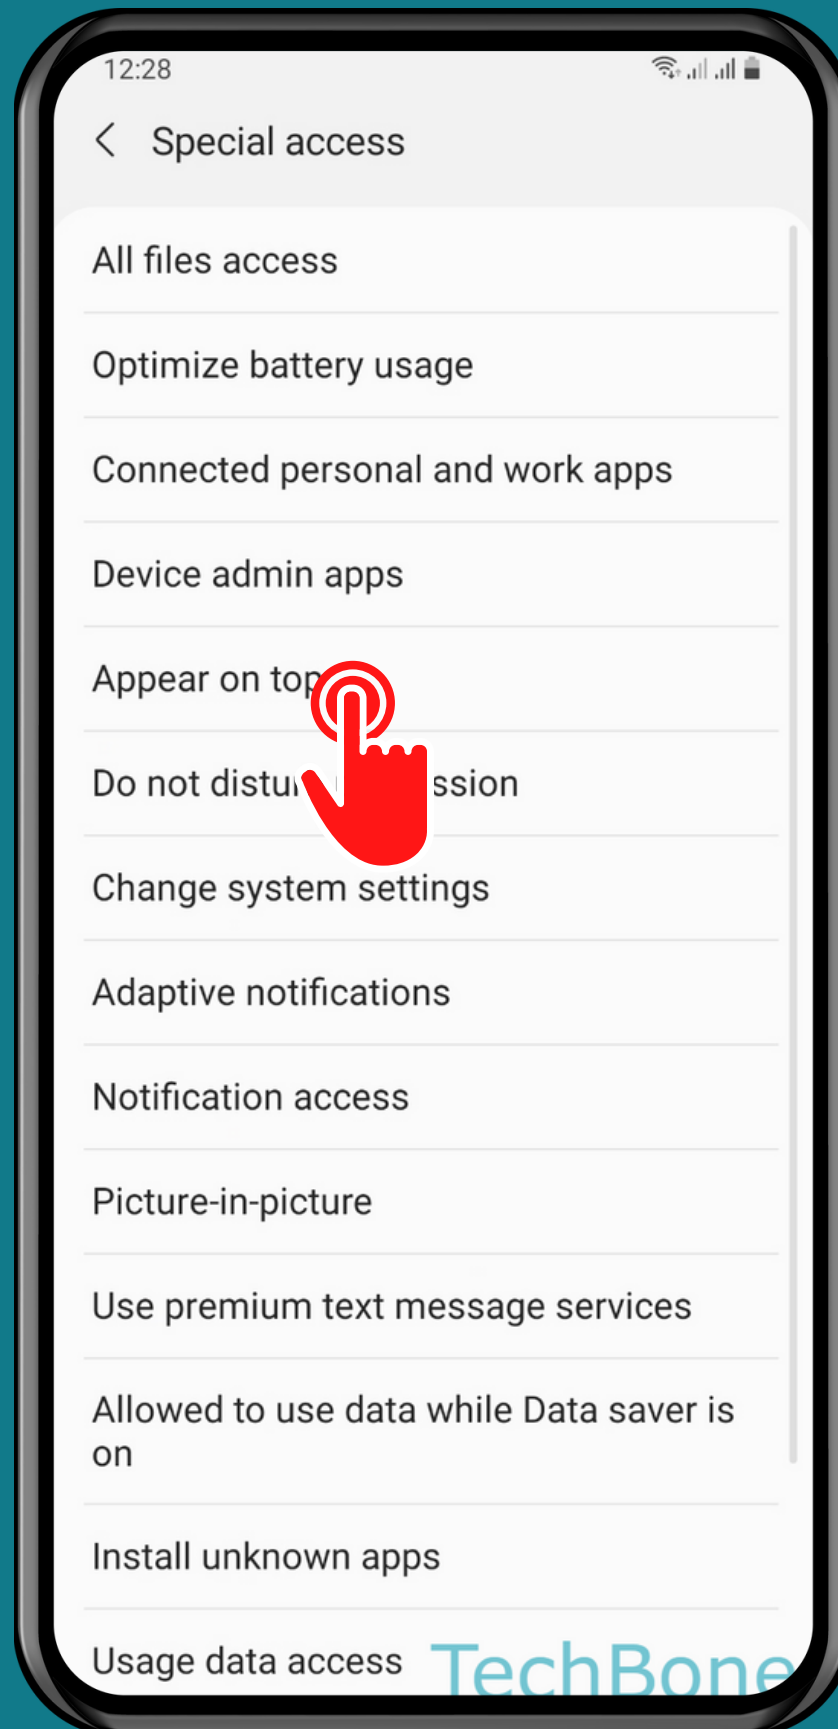

Choose a **Special**
access to manage it