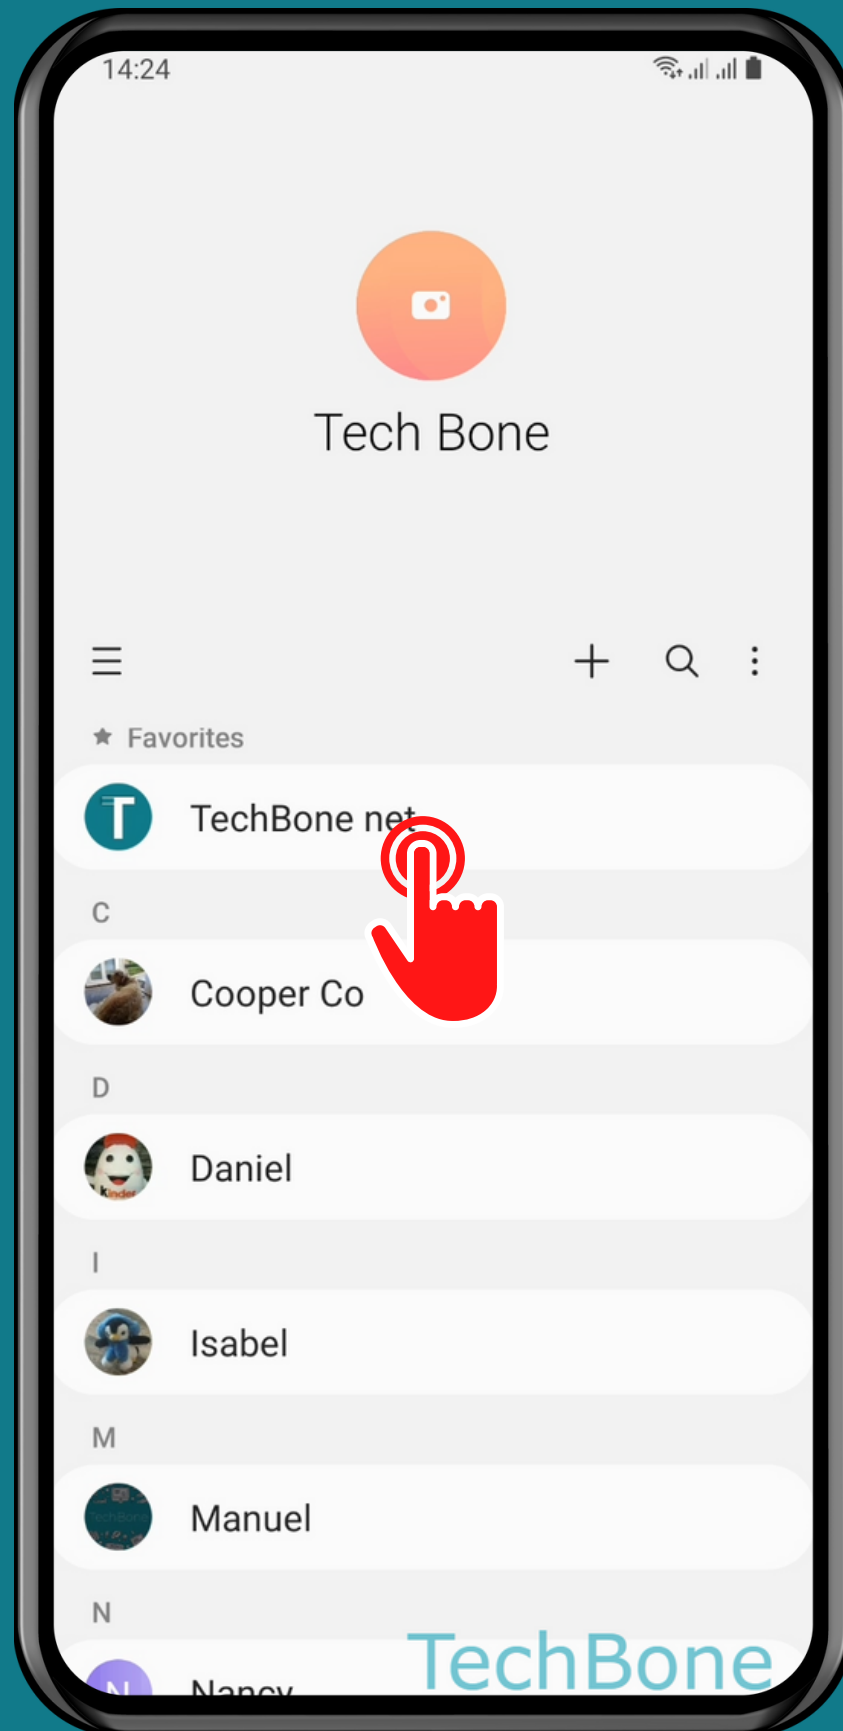

SAMSUNG

Contacts - Android 11 - One UI 3

HOW TO MARK/UNMARK CONTACT AS FAVORITE

Tap on Contacts

Choose a Contact

Tap on Favorites

Done!