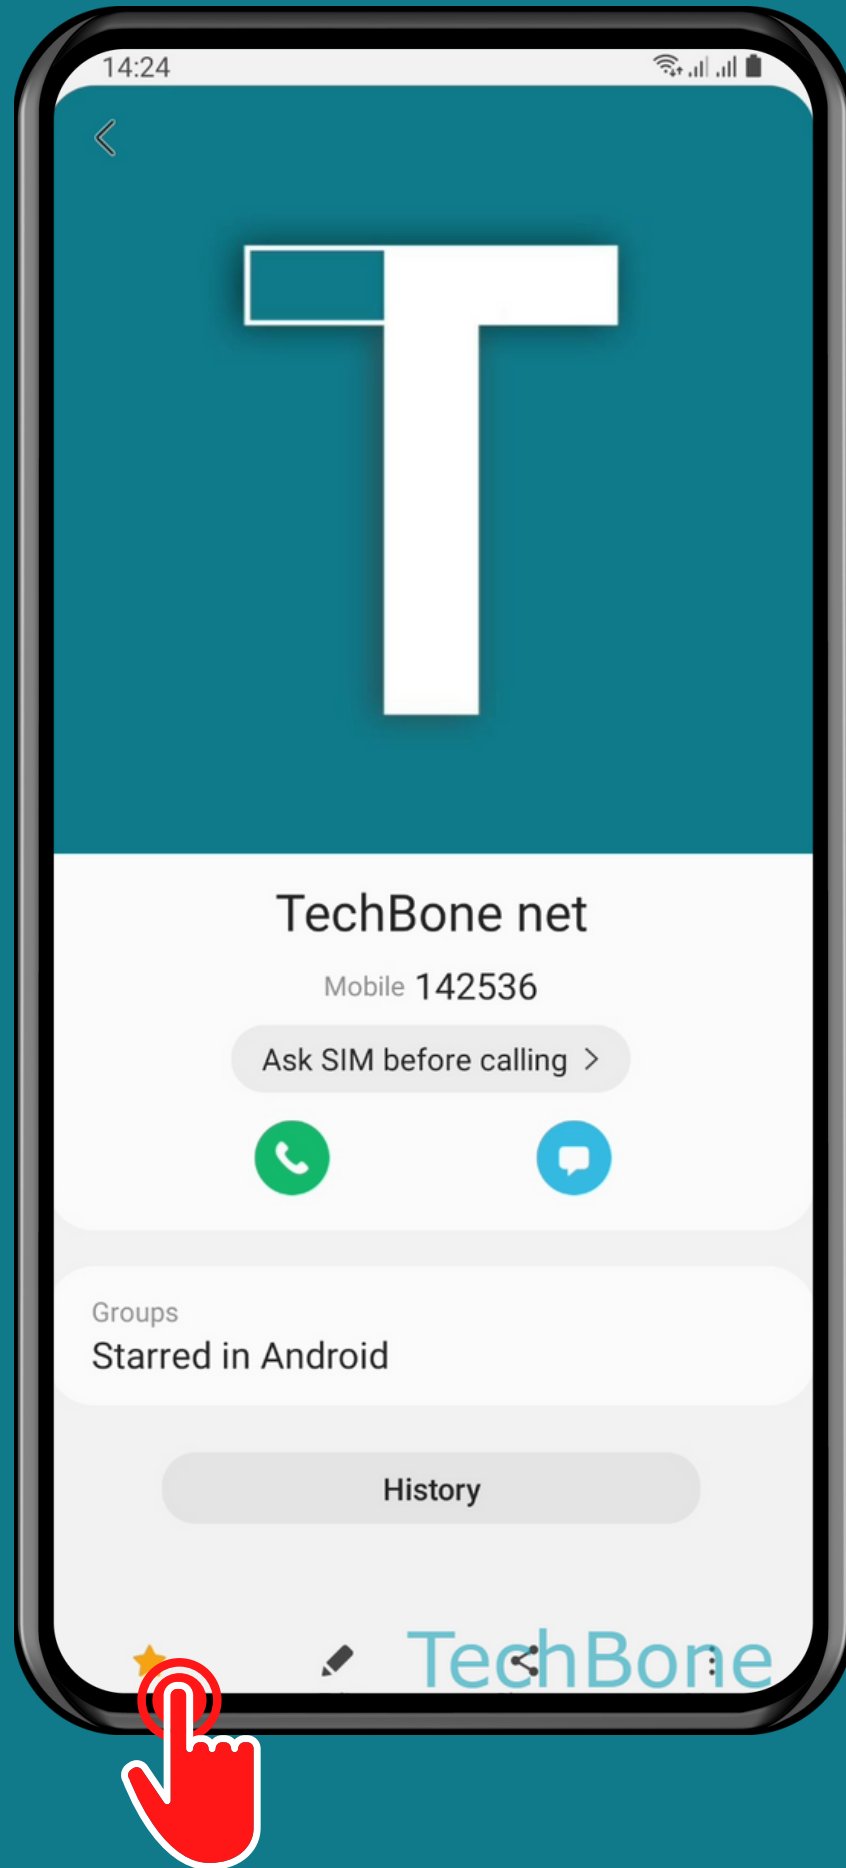

SAMSUNG

Contacts - Android 11 - One UI 3

HOW TO MARK/UNMARK CONTACT AS FAVORITE

Tap on Contacts

Choose a Contact

Tap on Favorites

Done!